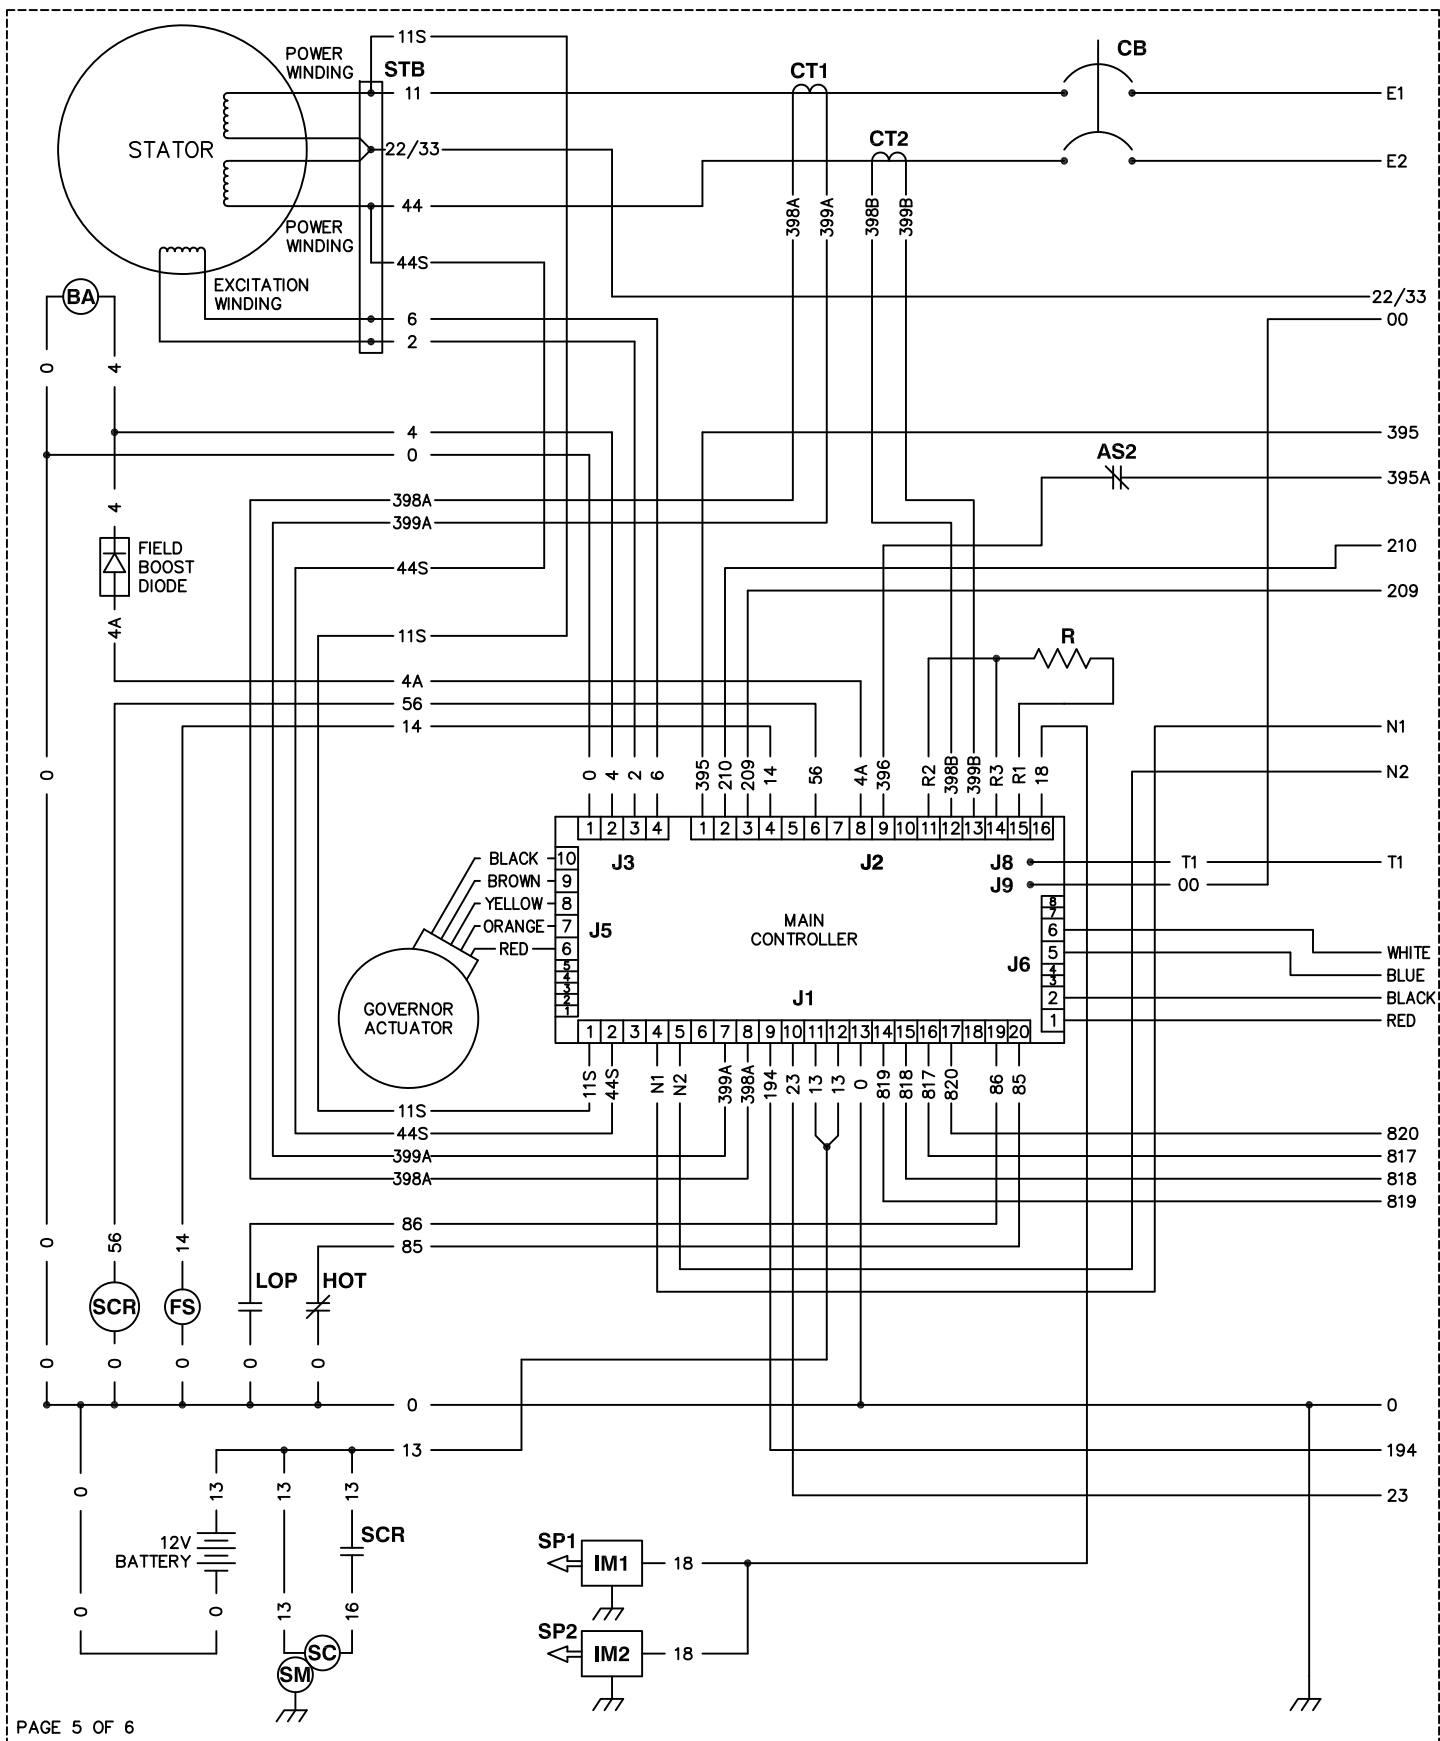

## GROUP WD

## GROUP WD

GROUP WD

WIRING - DIAGRAM  
AC HSB EVO2 60HZ 1PH W/ STB  
DRAWING #: A0000189156

GROUP WD

WIRING - DIAGRAM  
AC HSB EVO2 60HZ 1PH W/ STB  
DRAWING #: A0000189156

GROUP WD

GROUP WD