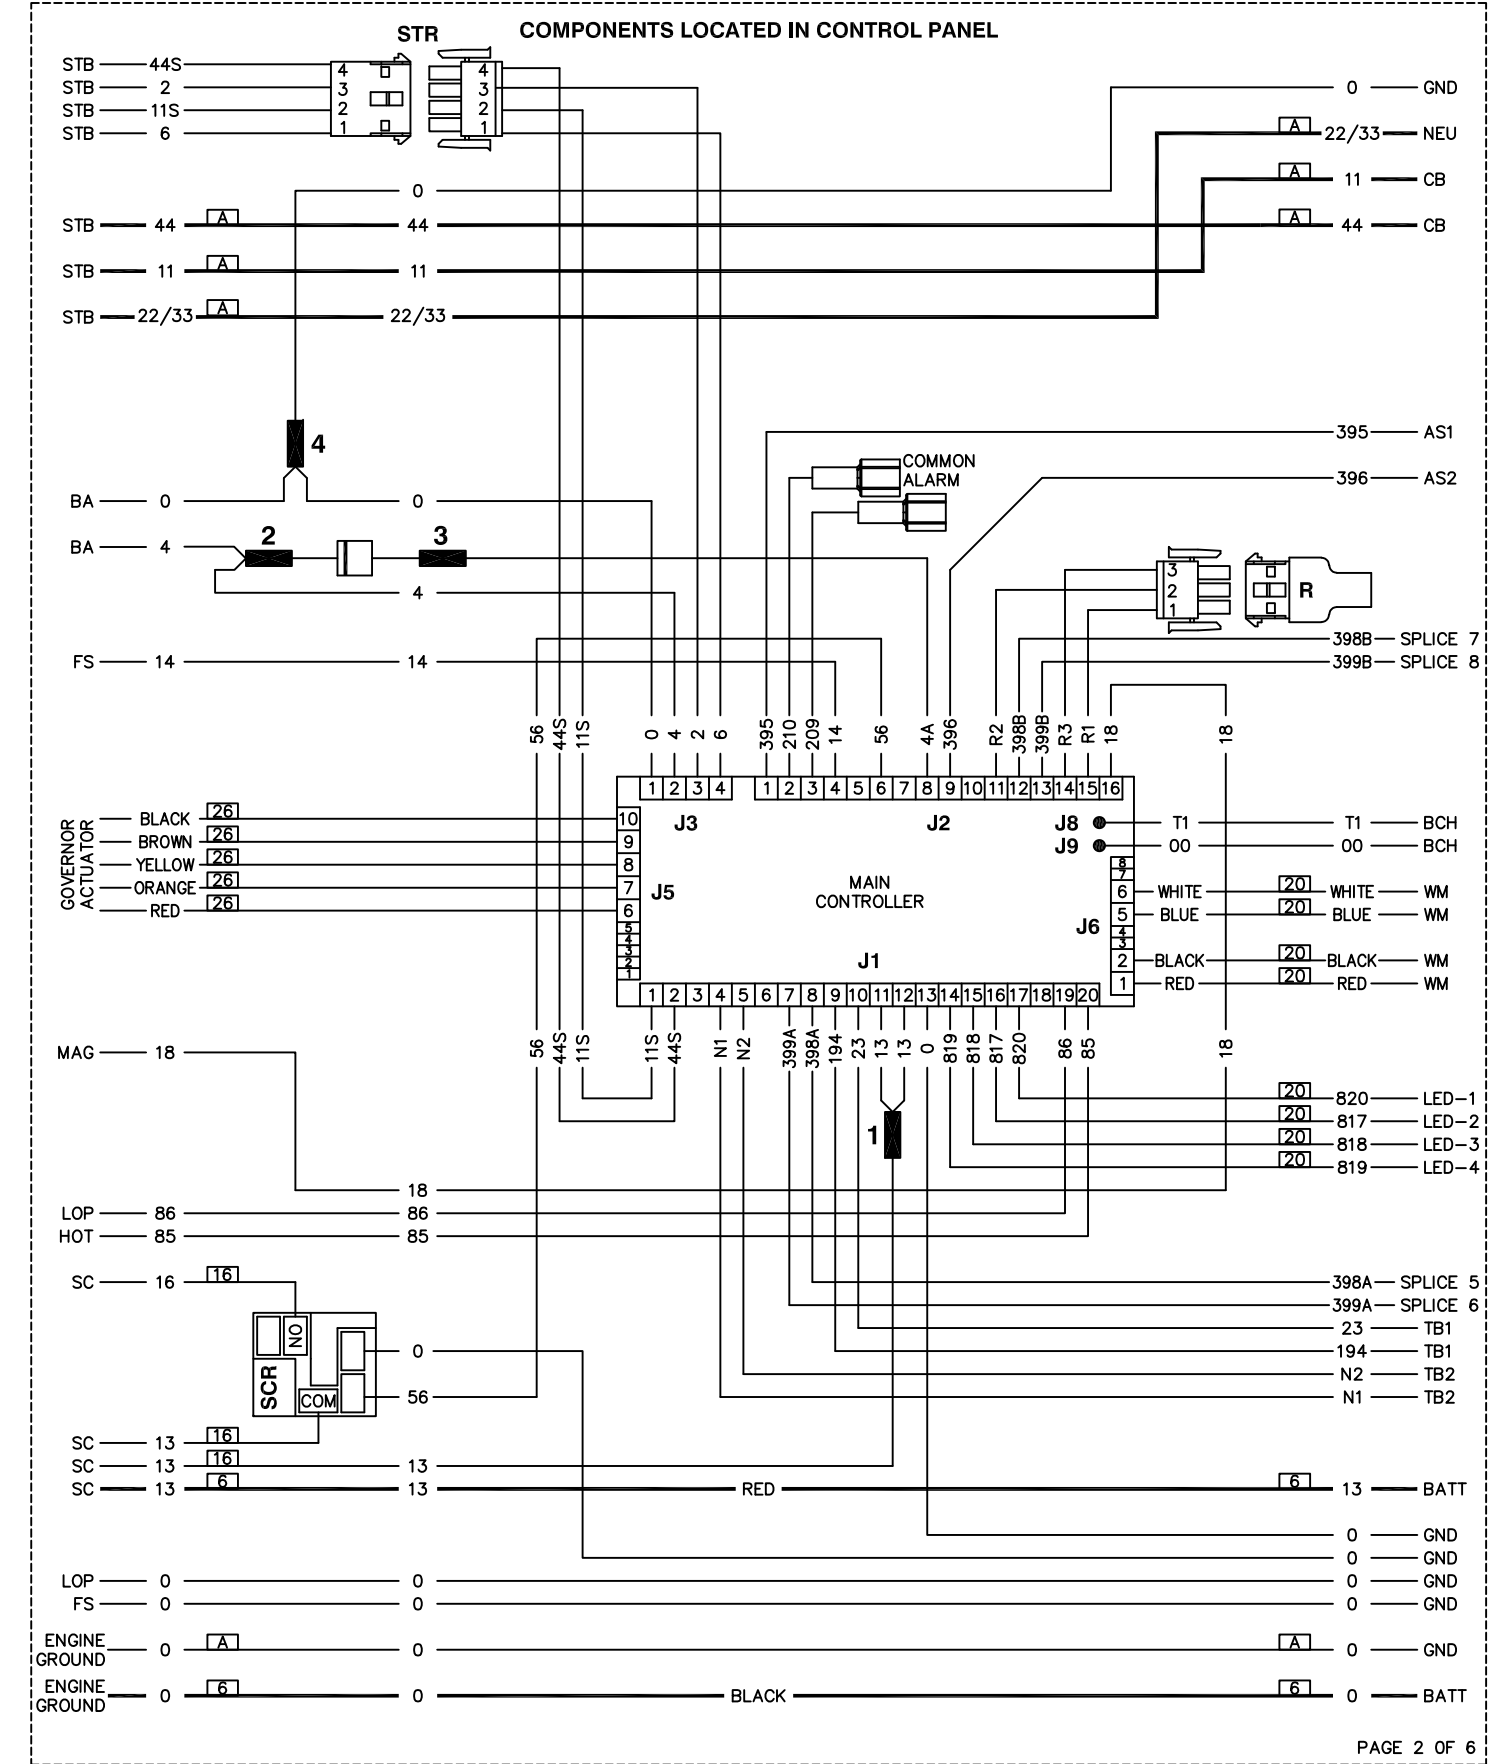

## GROUP WD

## GROUP WD

GROUP WD

WIRING - DIAGRAM  
AC HSB EVO2 60HZ 1PH W/ STB  
DRAWING #: A0000189156

GROUP WD

WIRING - DIAGRAM  
AC HSB EVO2 60HZ 1PH W/ STB  
DRAWING #: A0000189156

GROUP WD

GROUP WD