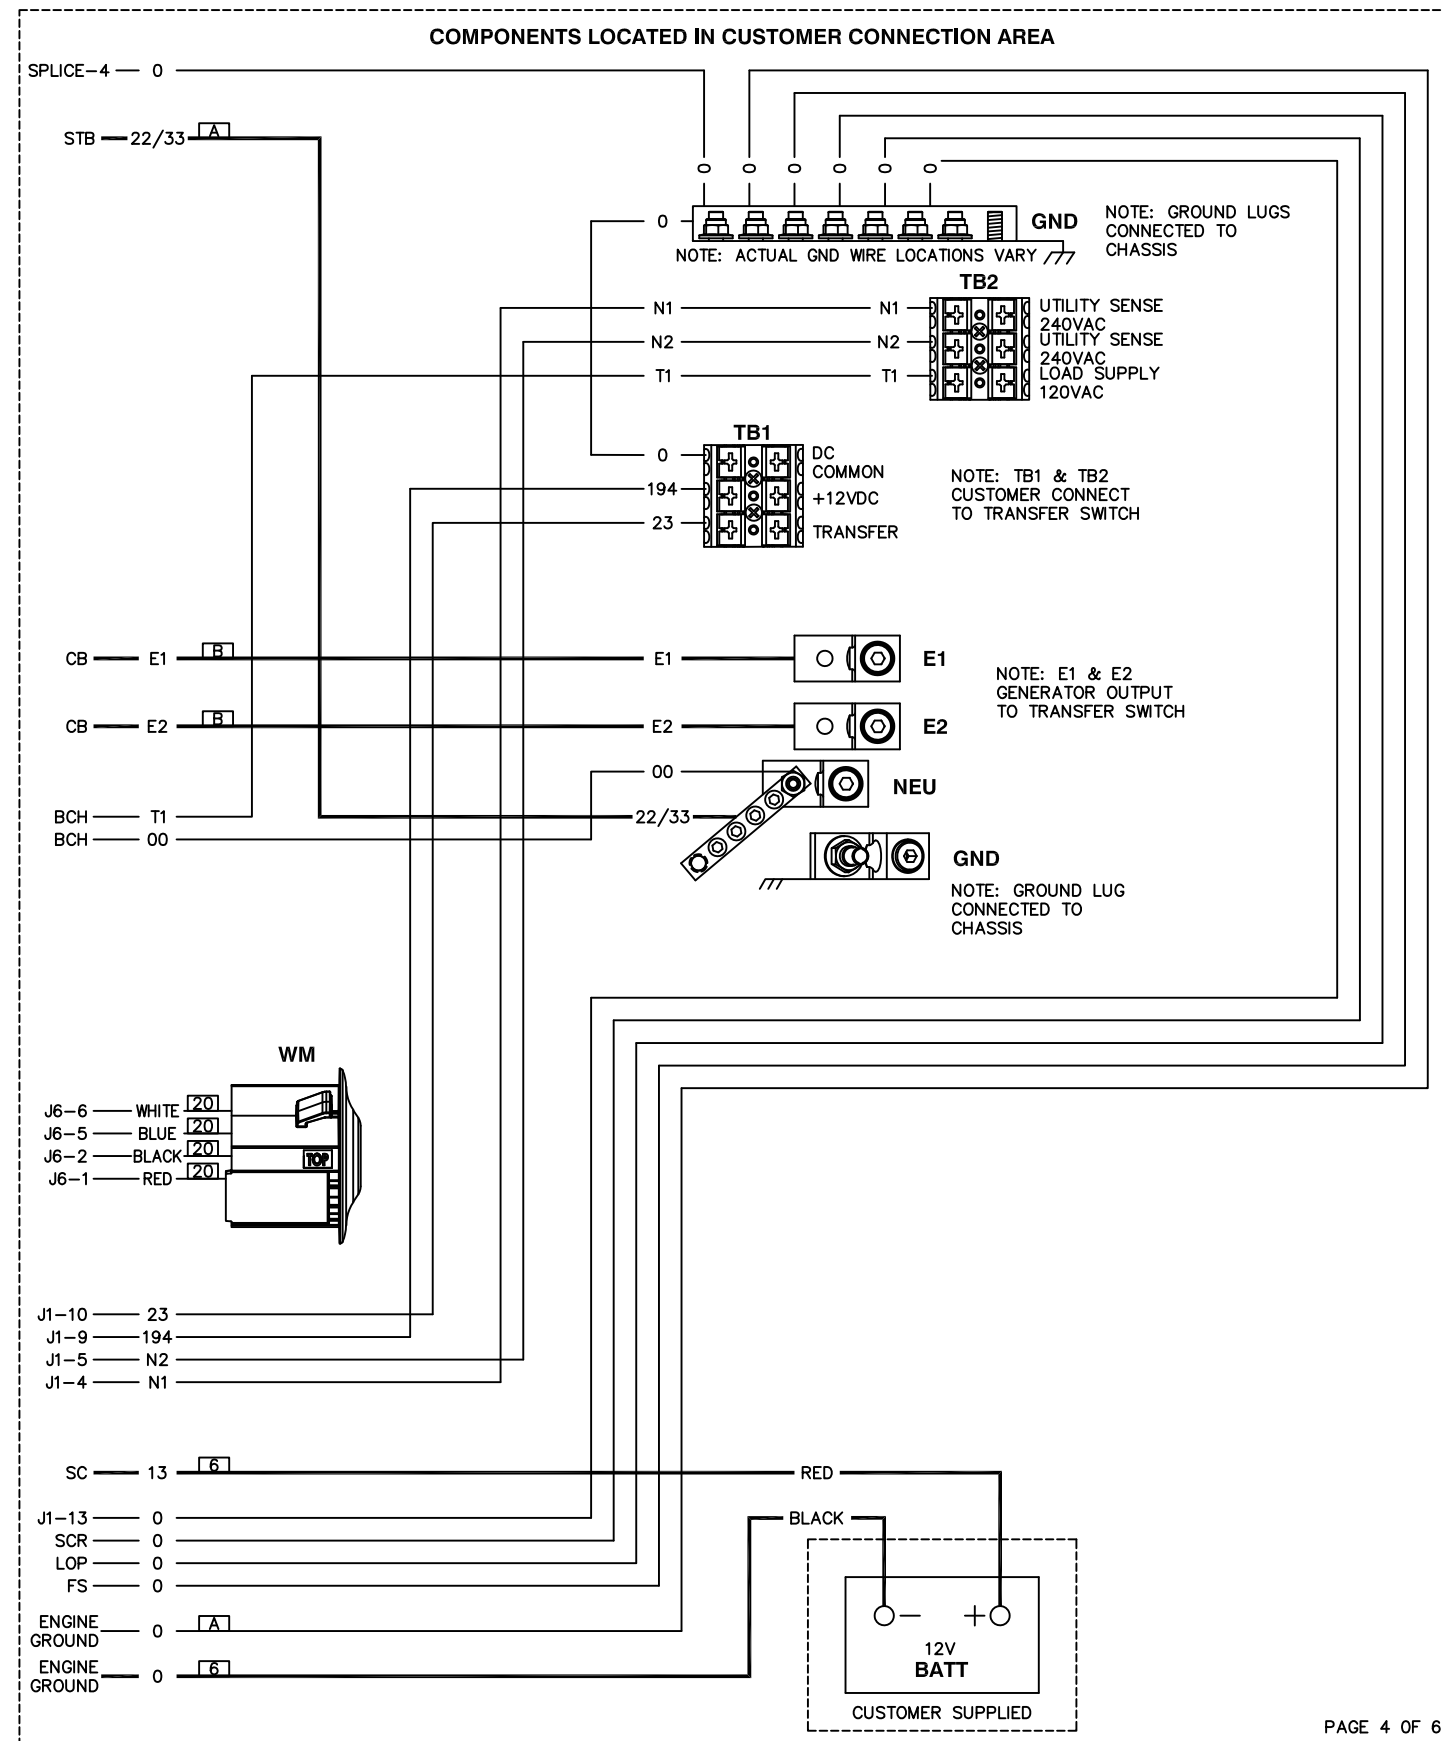

## GROUP WD

GROUP WD

WIRING - DIAGRAM  
AC HSB EVO2 60HZ 1PH W/ STB  
DRAWING #: A0000189156

GROUP WD

WIRING - DIAGRAM  
AC HSB EVO2 60HZ 1PH W/ STB  
DRAWING #: A0000189156

GROUP WD

GROUP WD