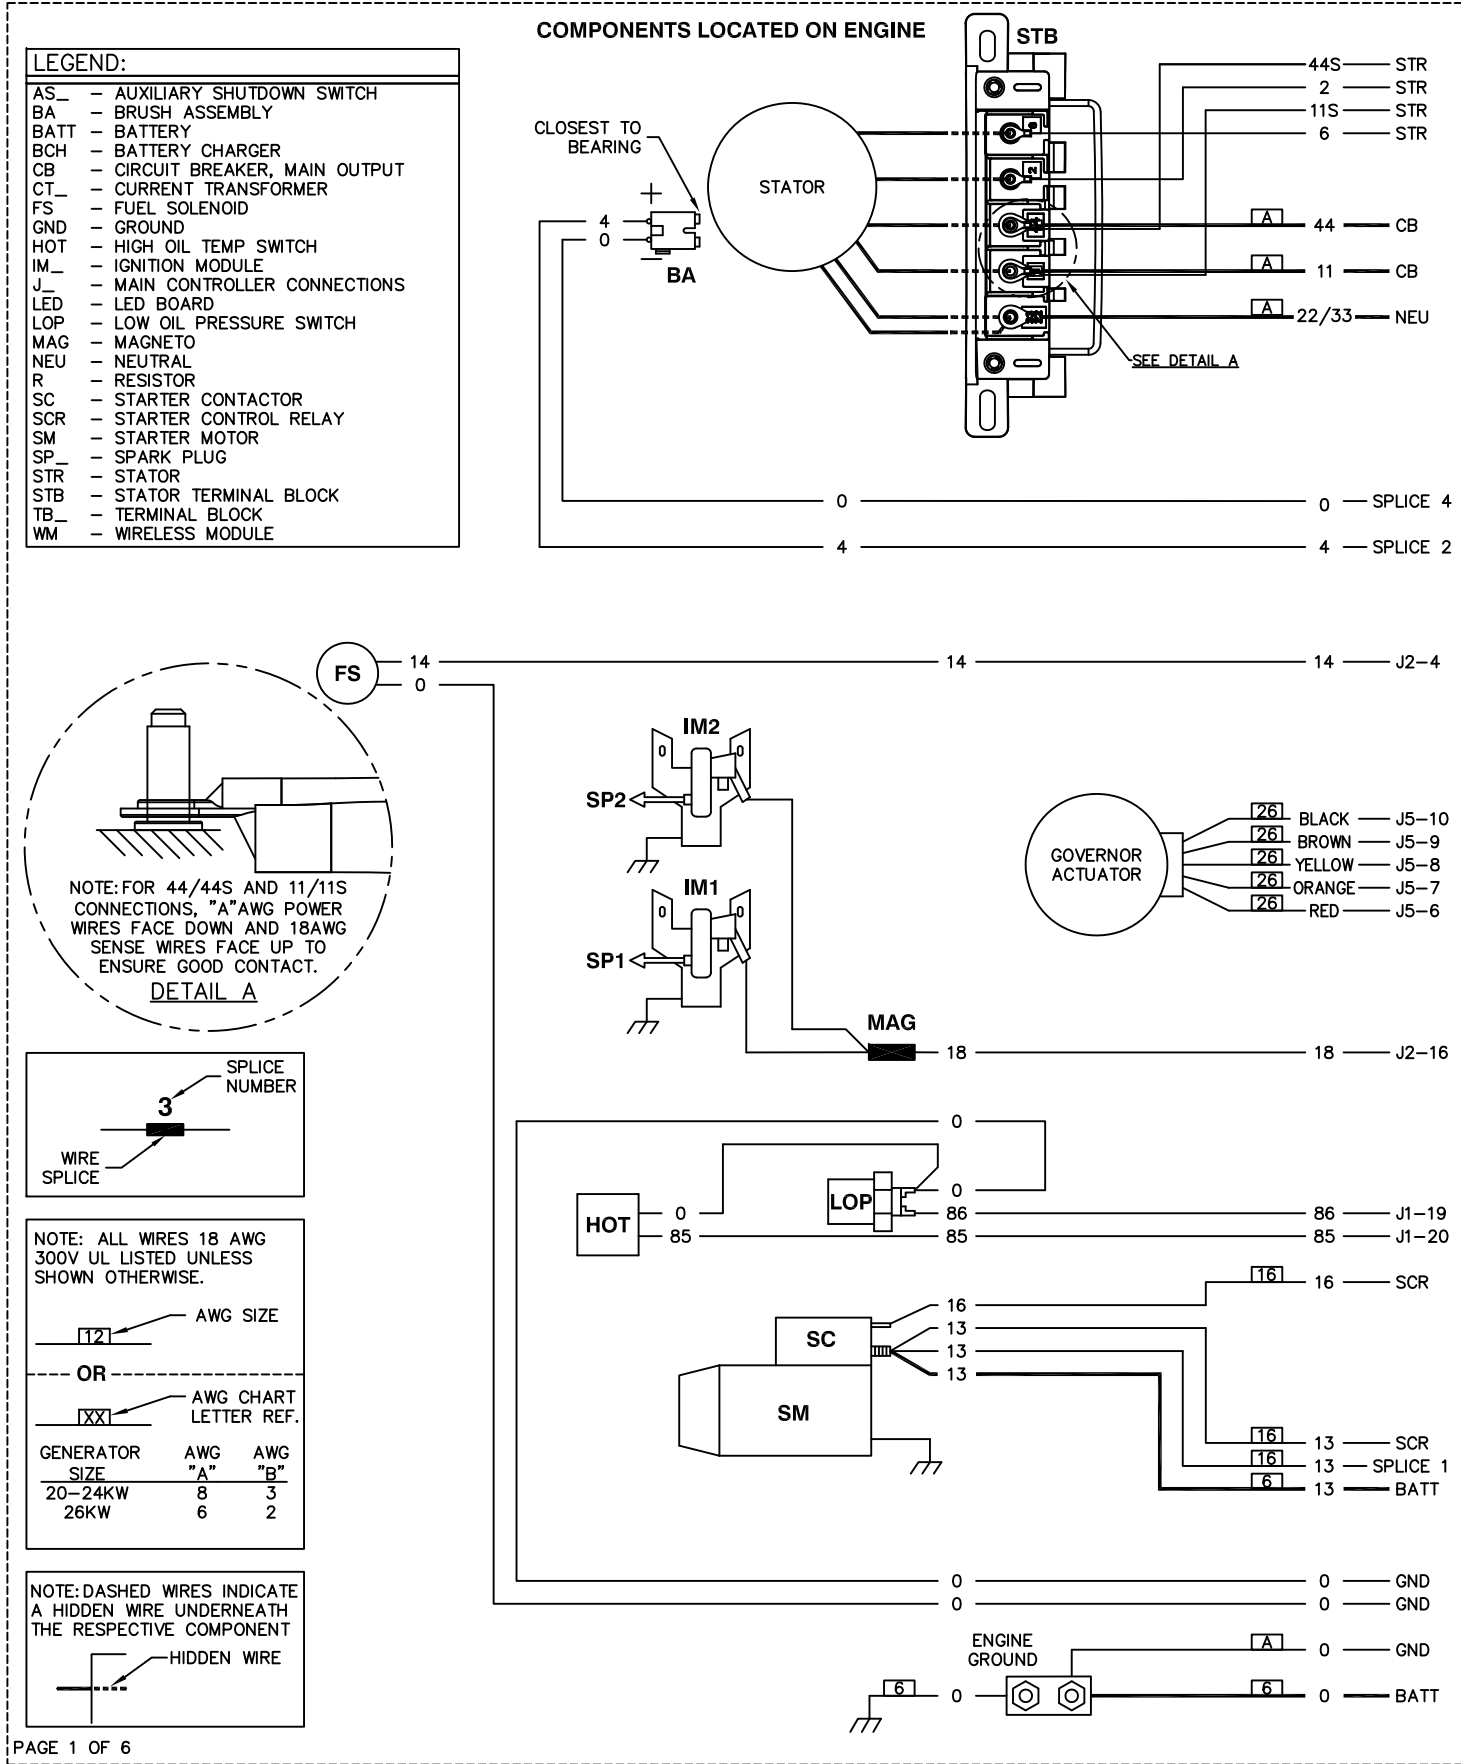

## GROUP WD

## GROUP WD

GROUP WD

WIRING - DIAGRAM  
AC HSB EVO2 60HZ 1PH W/ STB  
DRAWING #: A0000189156

GROUP WD

WIRING - DIAGRAM  
AC HSB EVO2 60HZ 1PH W/ STB  
DRAWING #: A0000189156

GROUP WD

GROUP WD