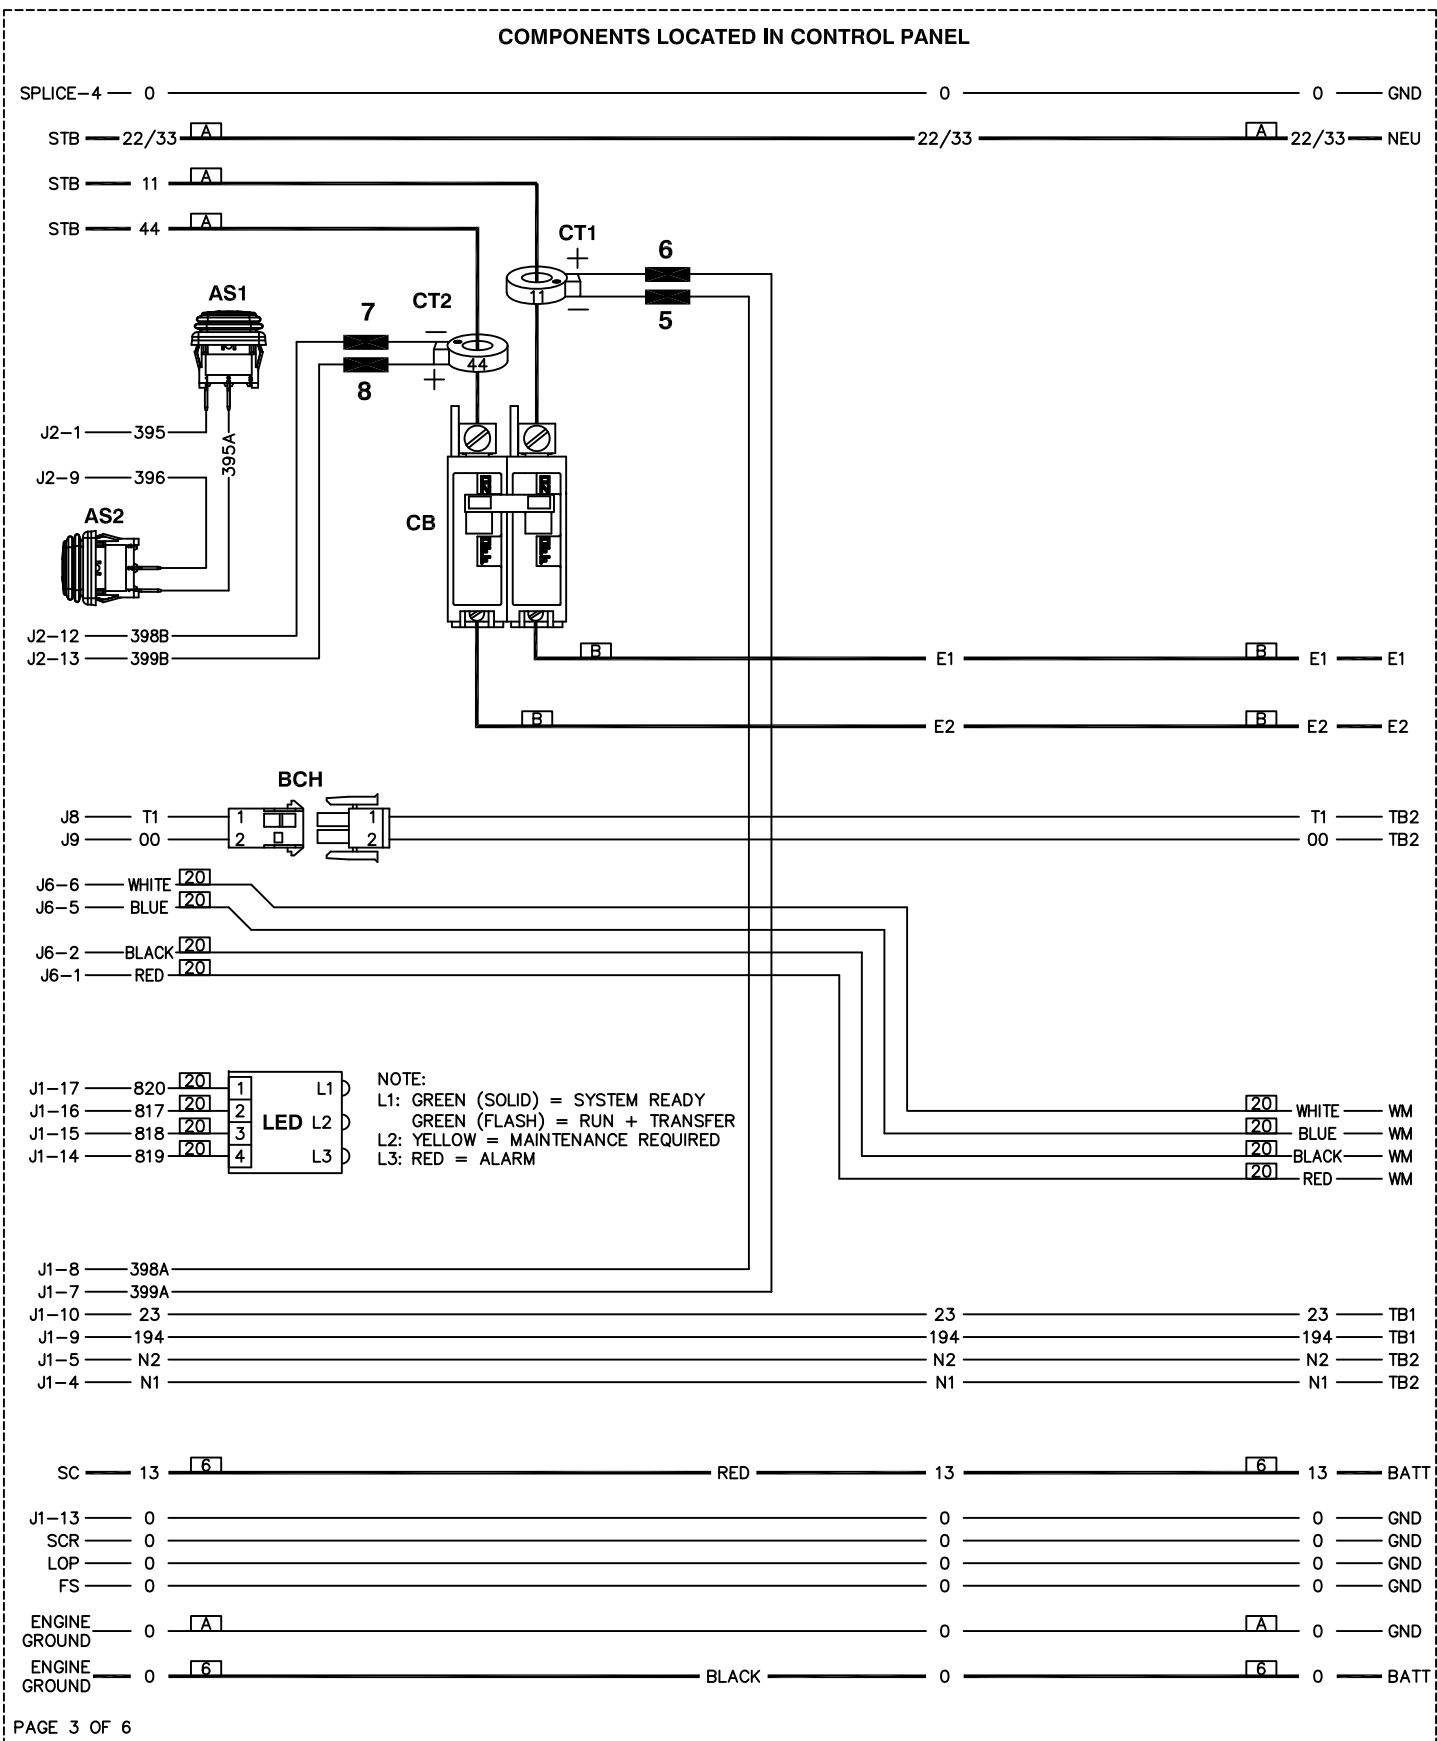

## GROUP WD

## GROUP WD

GROUP WD

WIRING - DIAGRAM  
AC HSB EVO2 60HZ 1PH W/ STB  
DRAWING #: A0000189156

GROUP WD

WIRING - DIAGRAM  
AC HSB EVO2 60HZ 1PH W/ STB  
DRAWING #: A0000189156

GROUP WD

GROUP WD