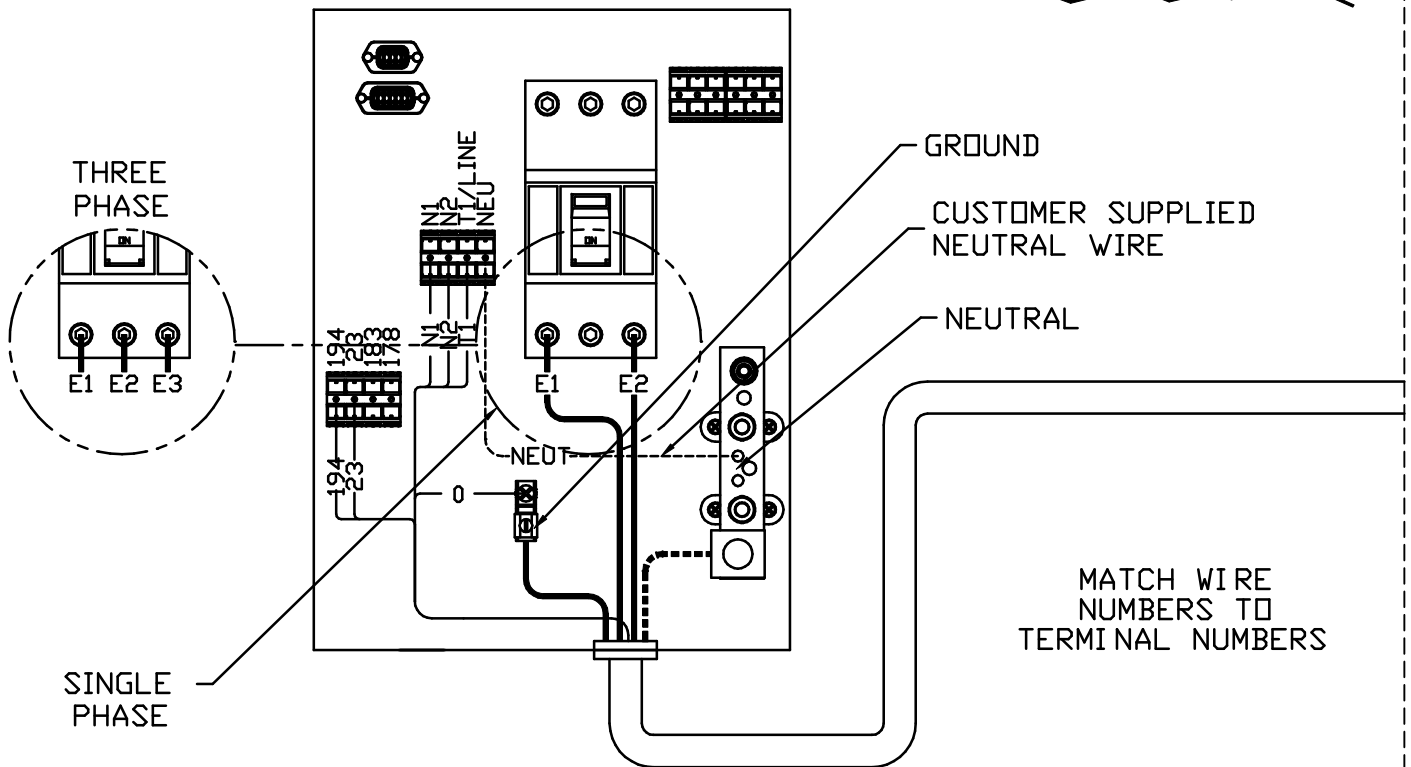

UTILITY
METER
SOCKET

CONNECTION PANEL
LIQUID-COOLED ENGINE GENERATOR

INTERCONNECTION DRAWING
SENSE W/SMART AC MODULE
DRAWING #: 0L3240

GROUP G