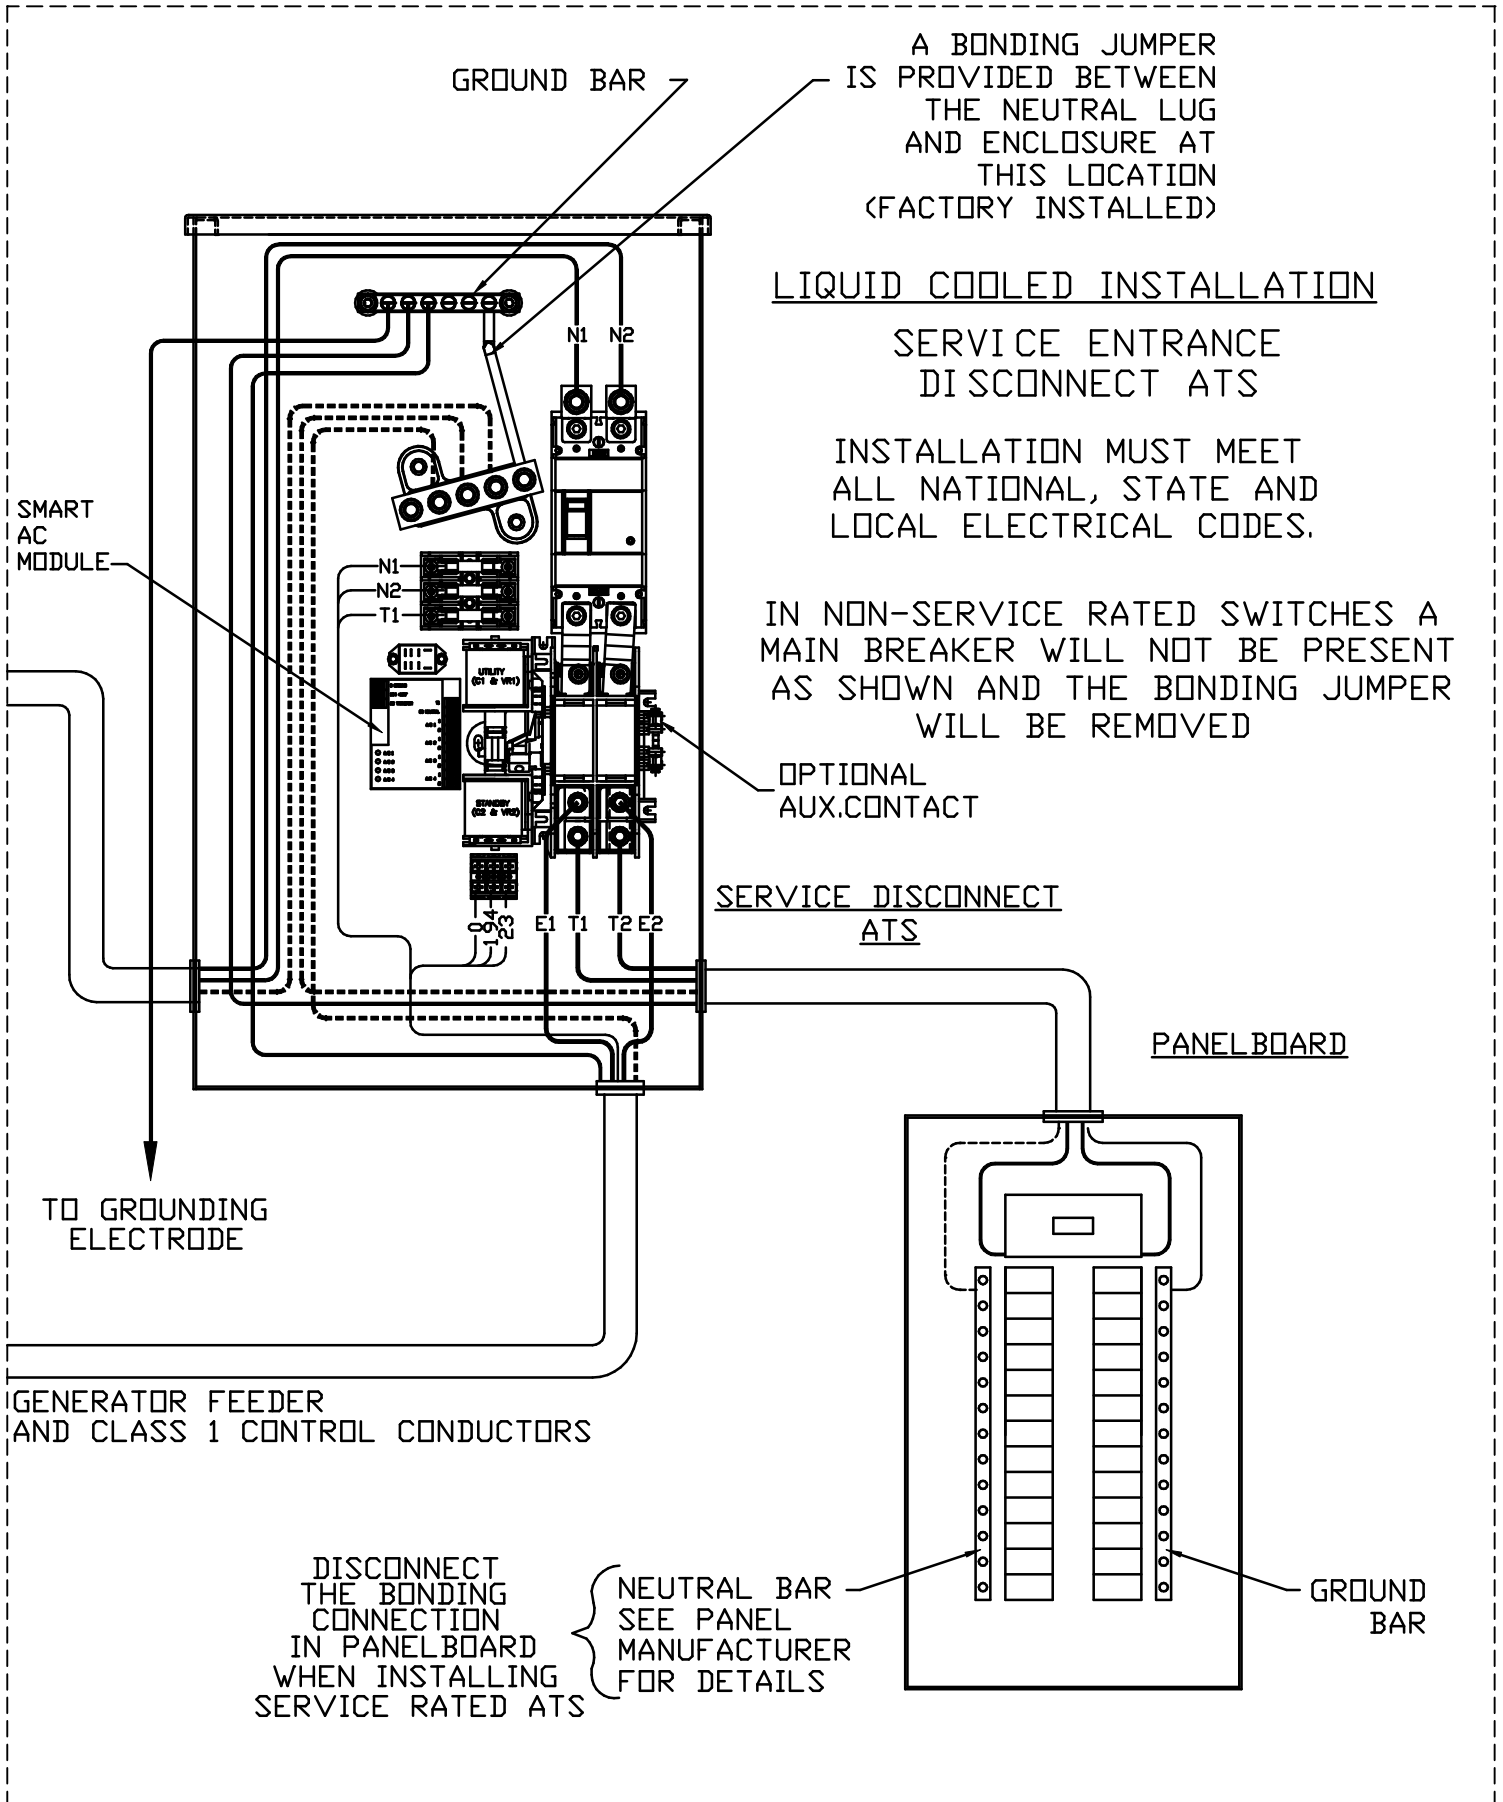

UTILITY
METER
SOCKET

CONNECTION PANEL
LIQUID-COOLED ENGINE GENERATOR

INTERCONNECTION DRAWING
SENSE W/SMART AC MODULE
DRAWING #: 0L3240

GROUP G