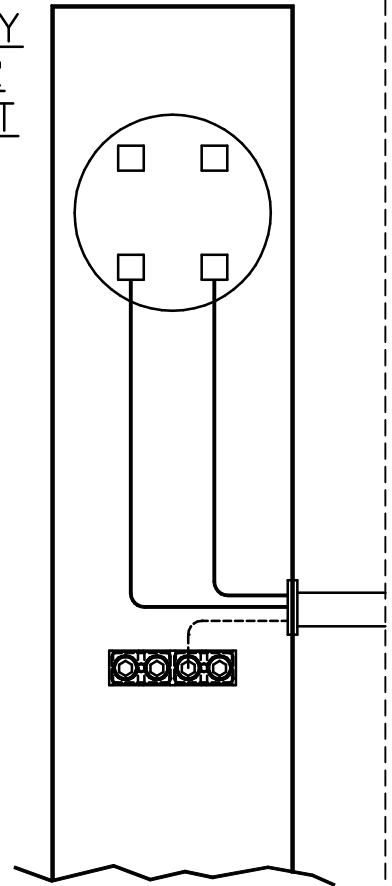

UTILITY
METER
SOCKET

CONNECTION PANEL
LIQUID-COOLED ENGINE GENERATOR

INTERCONNECTION DRAWING
SENSE W/SMART AC MODULE
DRAWING #: 0L3240

GROUP G