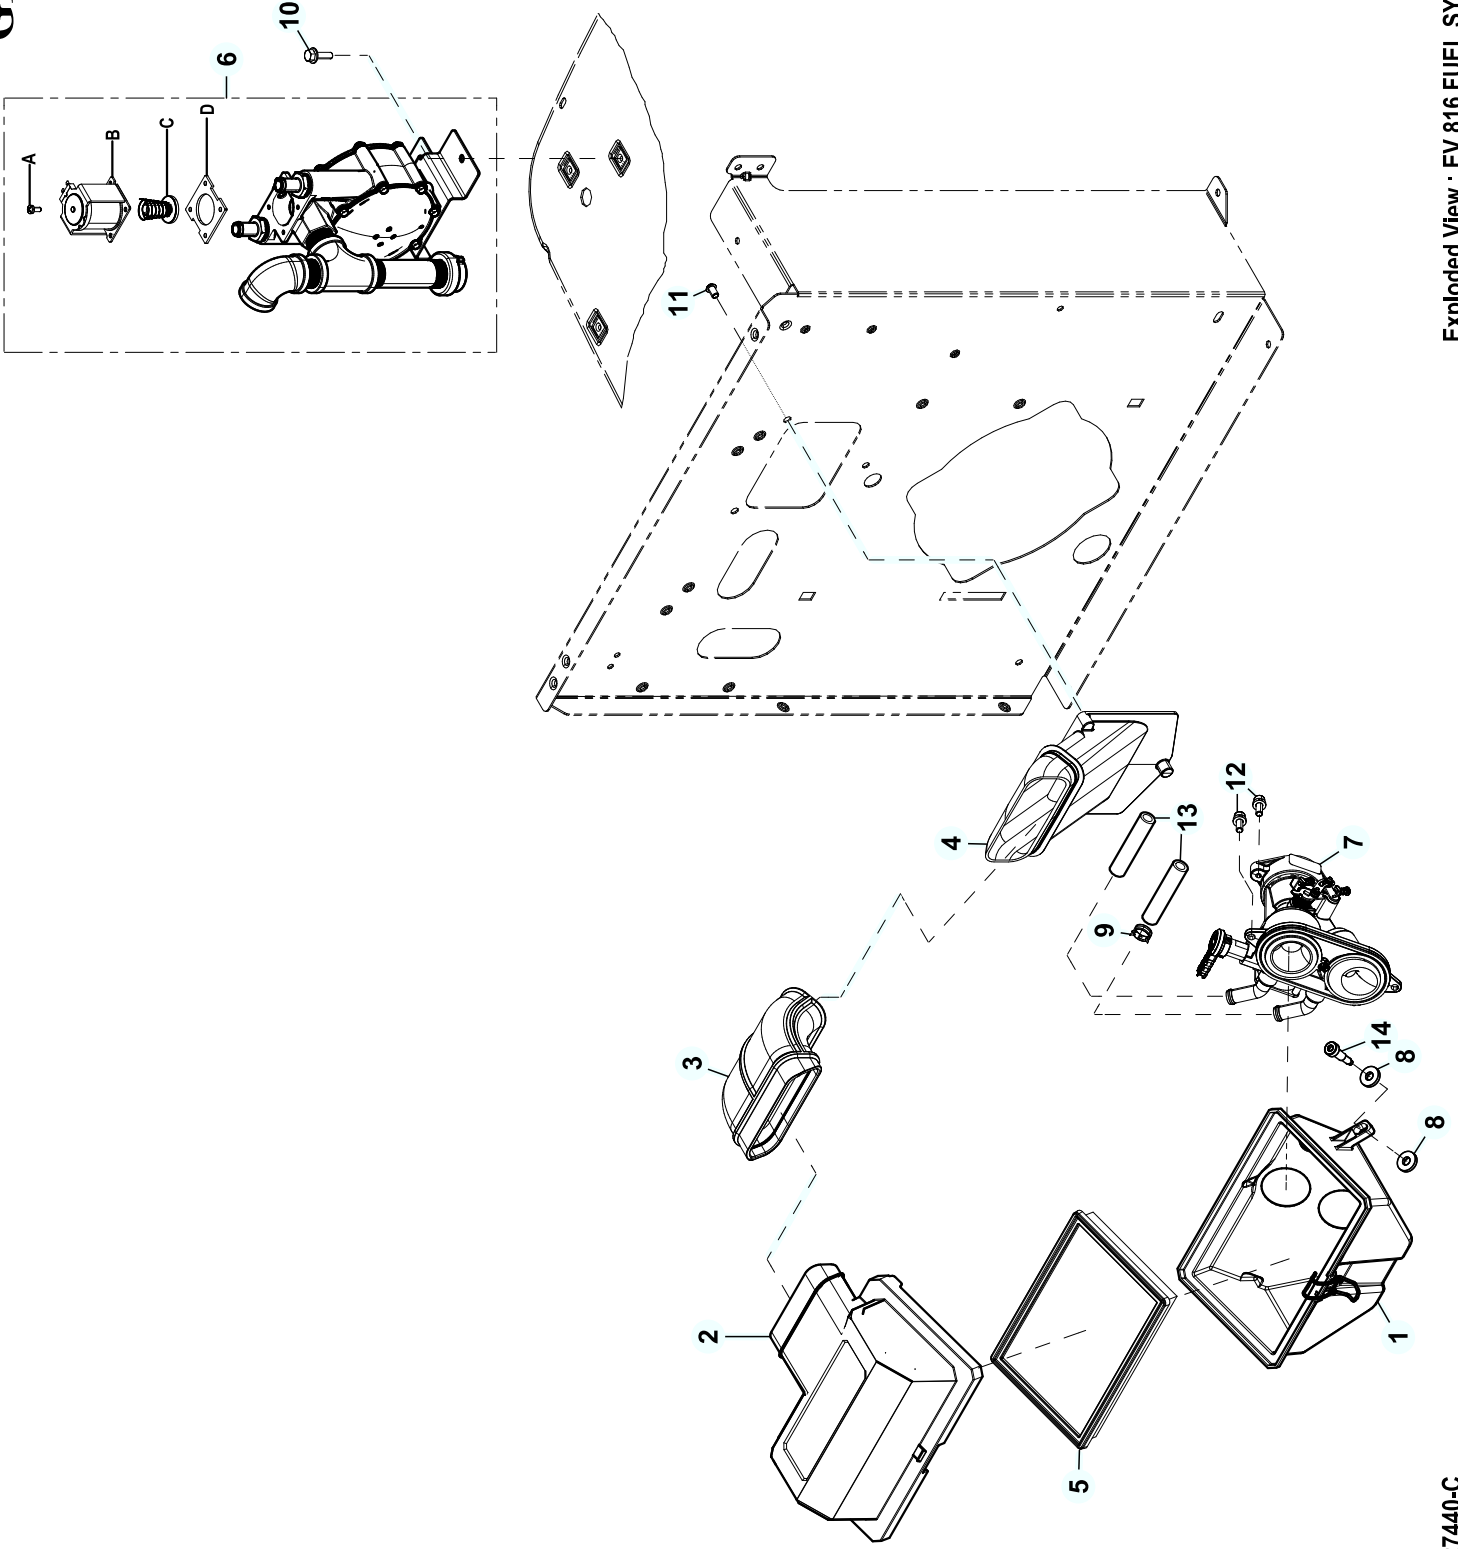

GROUP EV

EXPLODED VIEW: EV 816 FUEL SYSTEM**DRAWING #: 10000025385****GROUP EV**

ITEM	PART#	QTY.	DESCRIPTION
1	10000037074	1	ASSY BASE AIRBOX HSB 2019
2	10000041699	1	COVER AIRBOX HSB 2019 GFORCE (GENERAC)
	10000030479	1	COVER AIRBOX HSB 2019 BLNK (UNBRANDED)
3	0L3734	1	SNORKEL ELBOW TO AIRBOX
4	0J6878	1	SNORKEL ENGINE AIR INTAKE
5	0J8478	1	FILTER ELEMENT 236 X 139 X 37
6	0L6733B	1	ASSY REGULATOR 3/4" INLET
A	0F4795	4	SCREW PPHM M4-0.7 X 10 SEMS
B	0J7137	1	SOLENOID SHUTOFF VALVE
C	0J8315A	1	ASSY SOLEN PLUNGER & SPRING
D	0C4647	1	GASKET SOLENOID
7	10000027421	1	ASSY MIXER 13/16KW HSB 2019
8	0D4417	4	WASHER, RUBBER 1/4" X 1/8" THK
9	048031M	4	CLAMP HOSE BAND .75
10	0C8566	2	SCREW HHFC M6-1.0 X 20 G8.8
11	0G7717	3	SCREW HH HI-LO M6.2X10MM
12	0K0913	4	SCREW SHC M6-1.0 X 16 LG SEMS
13	0K8830B	2	HOSE LP NG 1/2" ID 24" L
14	0K0904	2	SCREW SHLDR (8MM) M6-1.0 X 29