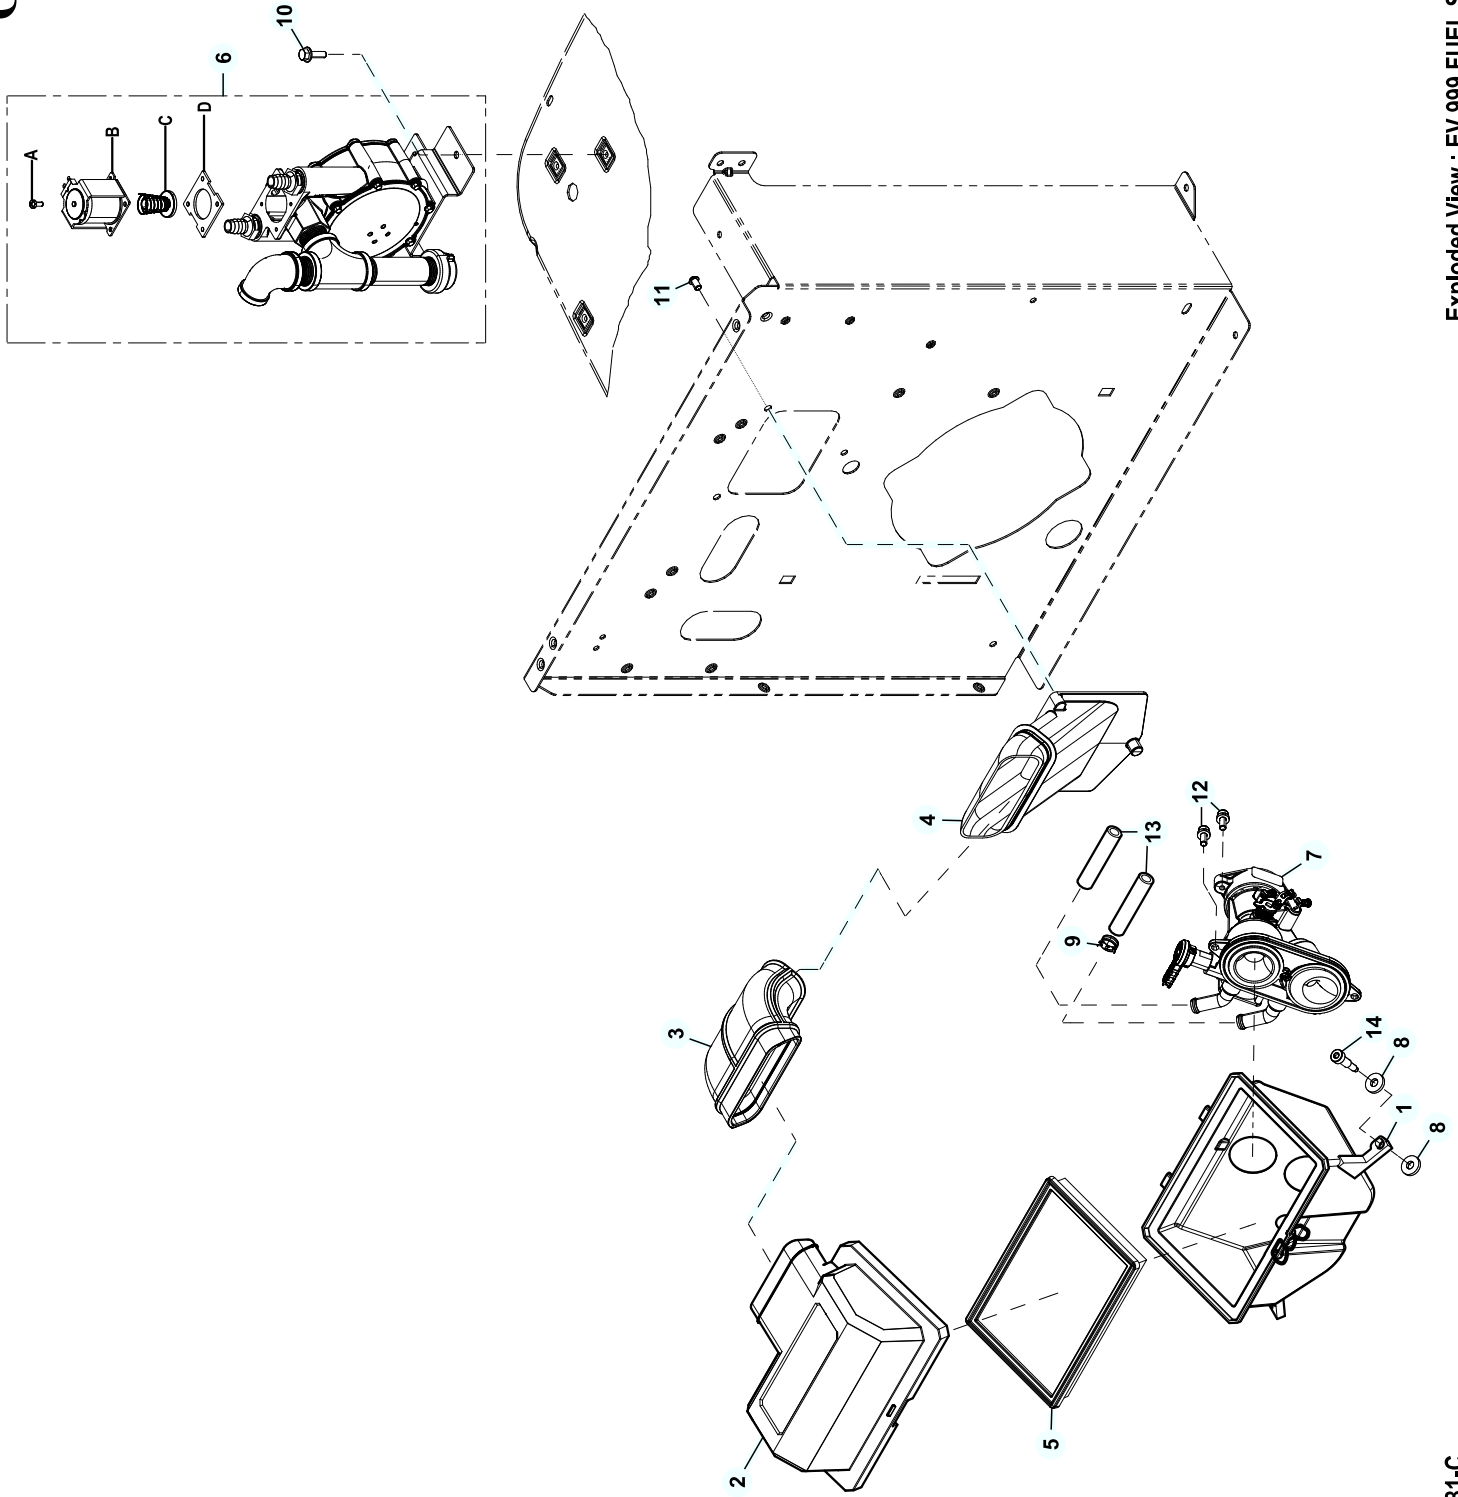

GROUP EV

EXPLODED VIEW: EV 999 FUEL SYSTEM**DRAWING #: A0000221290****GROUP EV**

ITEM	PART#	QTY.	DESCRIPTION
1	1000001063	1	ASSY AIRBOX HSB V-TWIN 2016
2	A0000292579	1	CVR AIRBOX GTH999 G-FORCE (GENERAC)
	10000000254	1	CVR AIRBOX HSB 2016 GTH999 (UNBRANDED)
3	0L3734	1	SNORKEL ELBOW TO AIRBOX
4	0J6878	1	SNORKEL ENGINE AIR INTAKE
5	0J8478	1	FILTER ELEMENT 236 X 139 X 37
6	0L6733B	1	ASSY REGULATOR 3/4" INLET (20-24KW)
	0L6733A	1	ASSY REGULATOR 1/2" INLET (15KW ECOGEN)
A	0F4795	4	SCREW PPHM M4-0.7 X 10 SEMS
B	0J7137	1	SOLENOID SHUTOFF VALVE
C	0J8315A	1	ASSY SOLEN PLUNGER & SPRING
D	0C4647	1	GASKET SOLENOID
7	0L6775	1	ASSY MIXER 20KW HSB 2016 (20KW)
	0L3090	1	ASSY MIXER 22KW-RH HSB (22KW)
	10000030760	1	ASSY MIXER 15KW ECOGEN 2018 (15KW ECOGEN)
	10000012543	1	ASSY MIXER 14 X 30 W/EC (24KW)
8	0D4417	4	WASHER, RUBBER 1/4" X 1/8" THK
9	048031M	4	CLAMP HOSE BAND .75
10	0C8566	2	SCREW HHFC M6-1.0 X 20 G8.8
11	0G7717	3	SCREW HH HI-LO M6.2X10MM
12	0K0913	4	SCREW SHC M6-1.0 X 16 LG SEMS
13	0K8830B	2	HOSE LP NG 1/2" ID 24" L
14	0K0904	2	SCREW SHLDR (8MM) M6-1.0 X 29