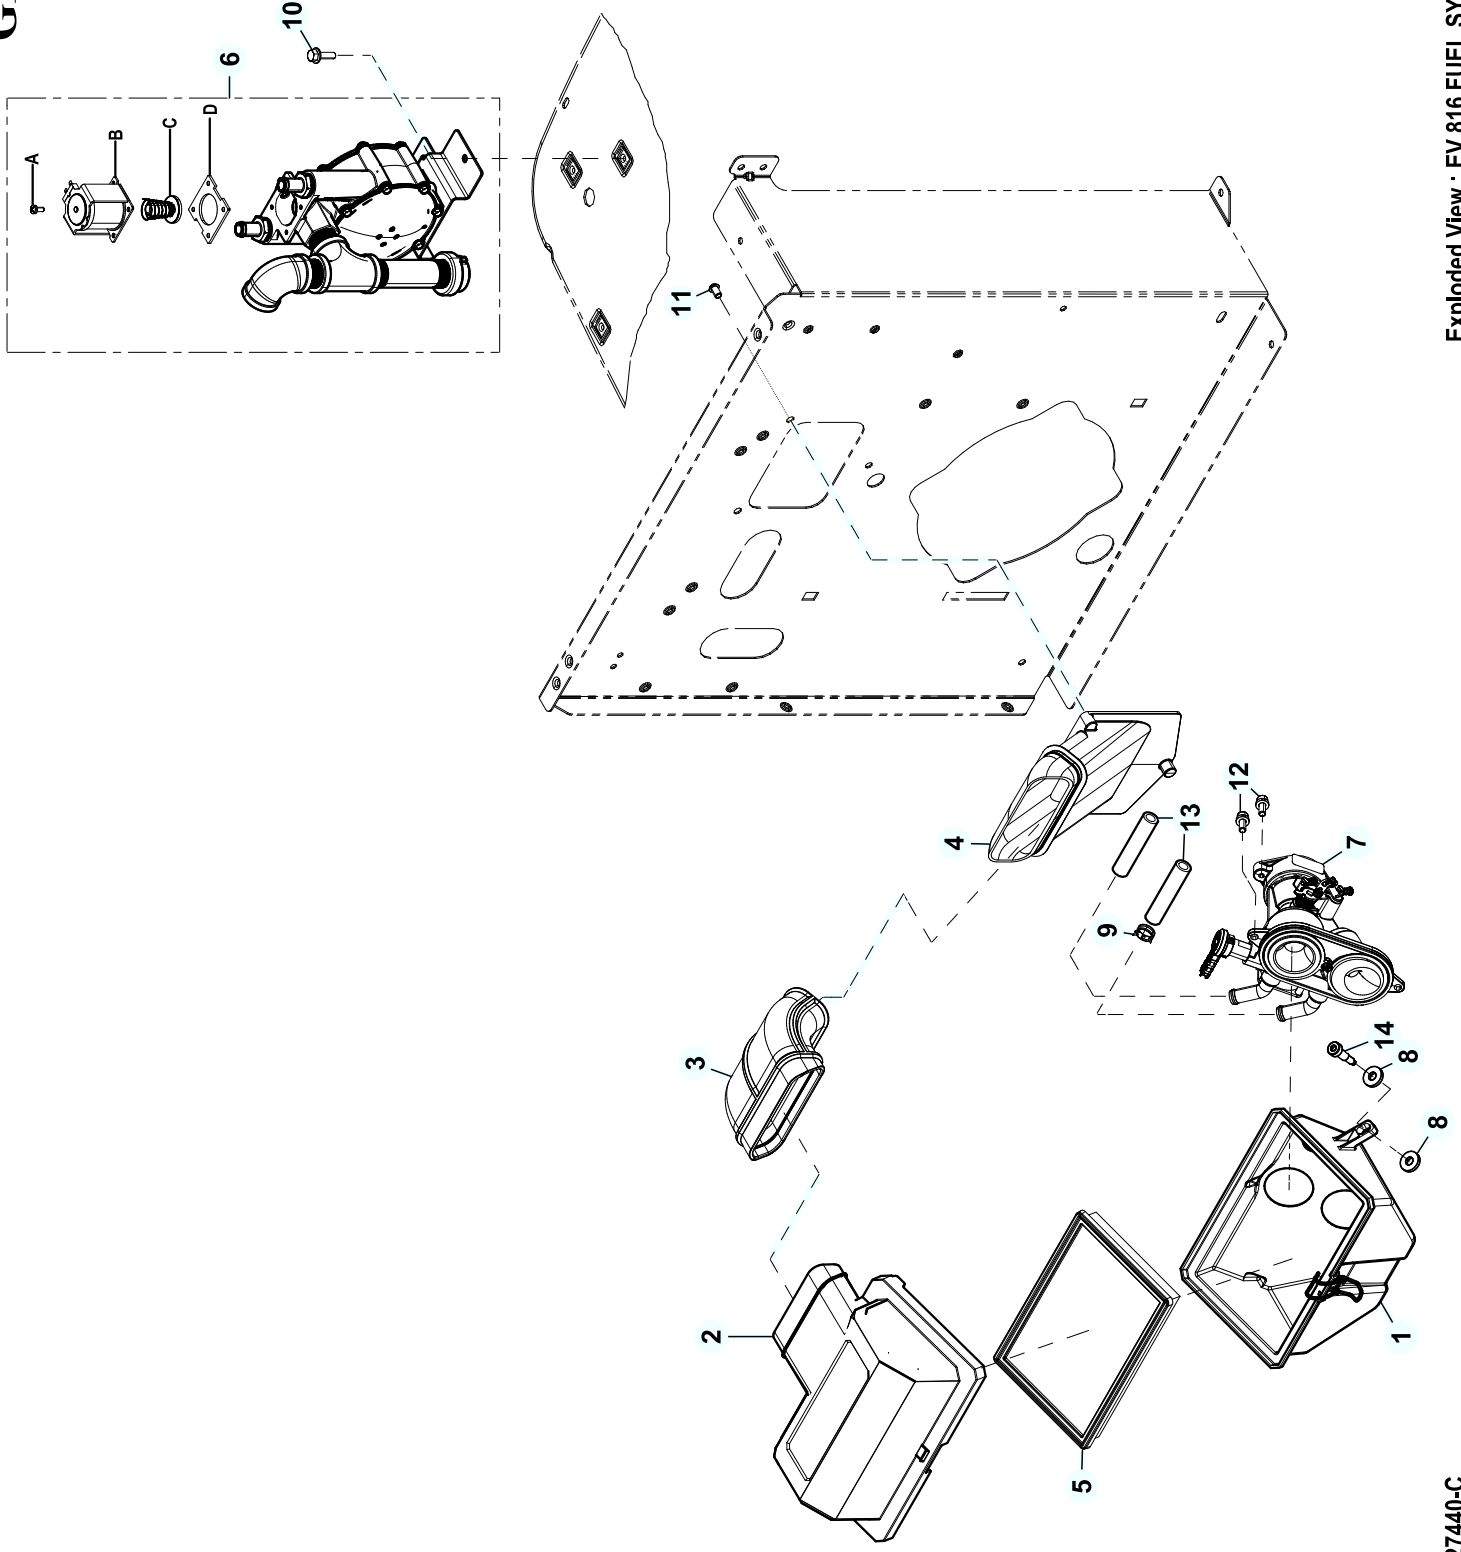

GROUP EV

EXPLODED VIEW: EV 816 FUEL SYSTEM**DRAWING #: 10000025385****GROUP EV**

ITEM	PART#	QTY.	DESCRIPTION
1	10000037074	1	ASSY BASE AIRBOX HSB 2019
2	10000041699	1	COVER AIRBOX HSB 2019 GFORCE (GENERAC)
	10000030479	1	COVER AIRBOX HSB 2019 BLNK (UNBRANDED)
3	0L3734	1	SNORKEL ELBOW TO AIRBOX
4	0J6878	1	SNORKEL ENGINE AIR INTAKE
5	0J8478	1	FILTER ELEMENT 236 X 139 X 37
6	0L6733B	1	ASSY REGULATOR 3/4" INLET
A	0F4795	4	SCREW PPHM M4-0.7 X 10 SEMS
B	0J7137	1	SOLENOID SHUTOFF VALVE
C	0J8315A	1	ASSY SOLEN PLUNGER & SPRING
D	0C4647	1	GASKET SOLENOID
7	10000027421	1	ASSY MIXER 13/16KW HSB 2019
8	0D4417	4	WASHER, RUBBER 1/4" X 1/8" THK
9	048031M	4	CLAMP HOSE BAND .75
10	0C8566	2	SCREW HHFC M6-1.0 X 20 G8.8
11	0G7717	3	SCREW HH HI-LO M6.2X10MM
12	0K0913	4	SCREW SHC M6-1.0 X 16 LG SEMS
13	0K8830B	2	HOSE LP NG 1/2" ID 24" L
14	0K0904	2	SCREW SHLDR (8MM) M6-1.0 X 29