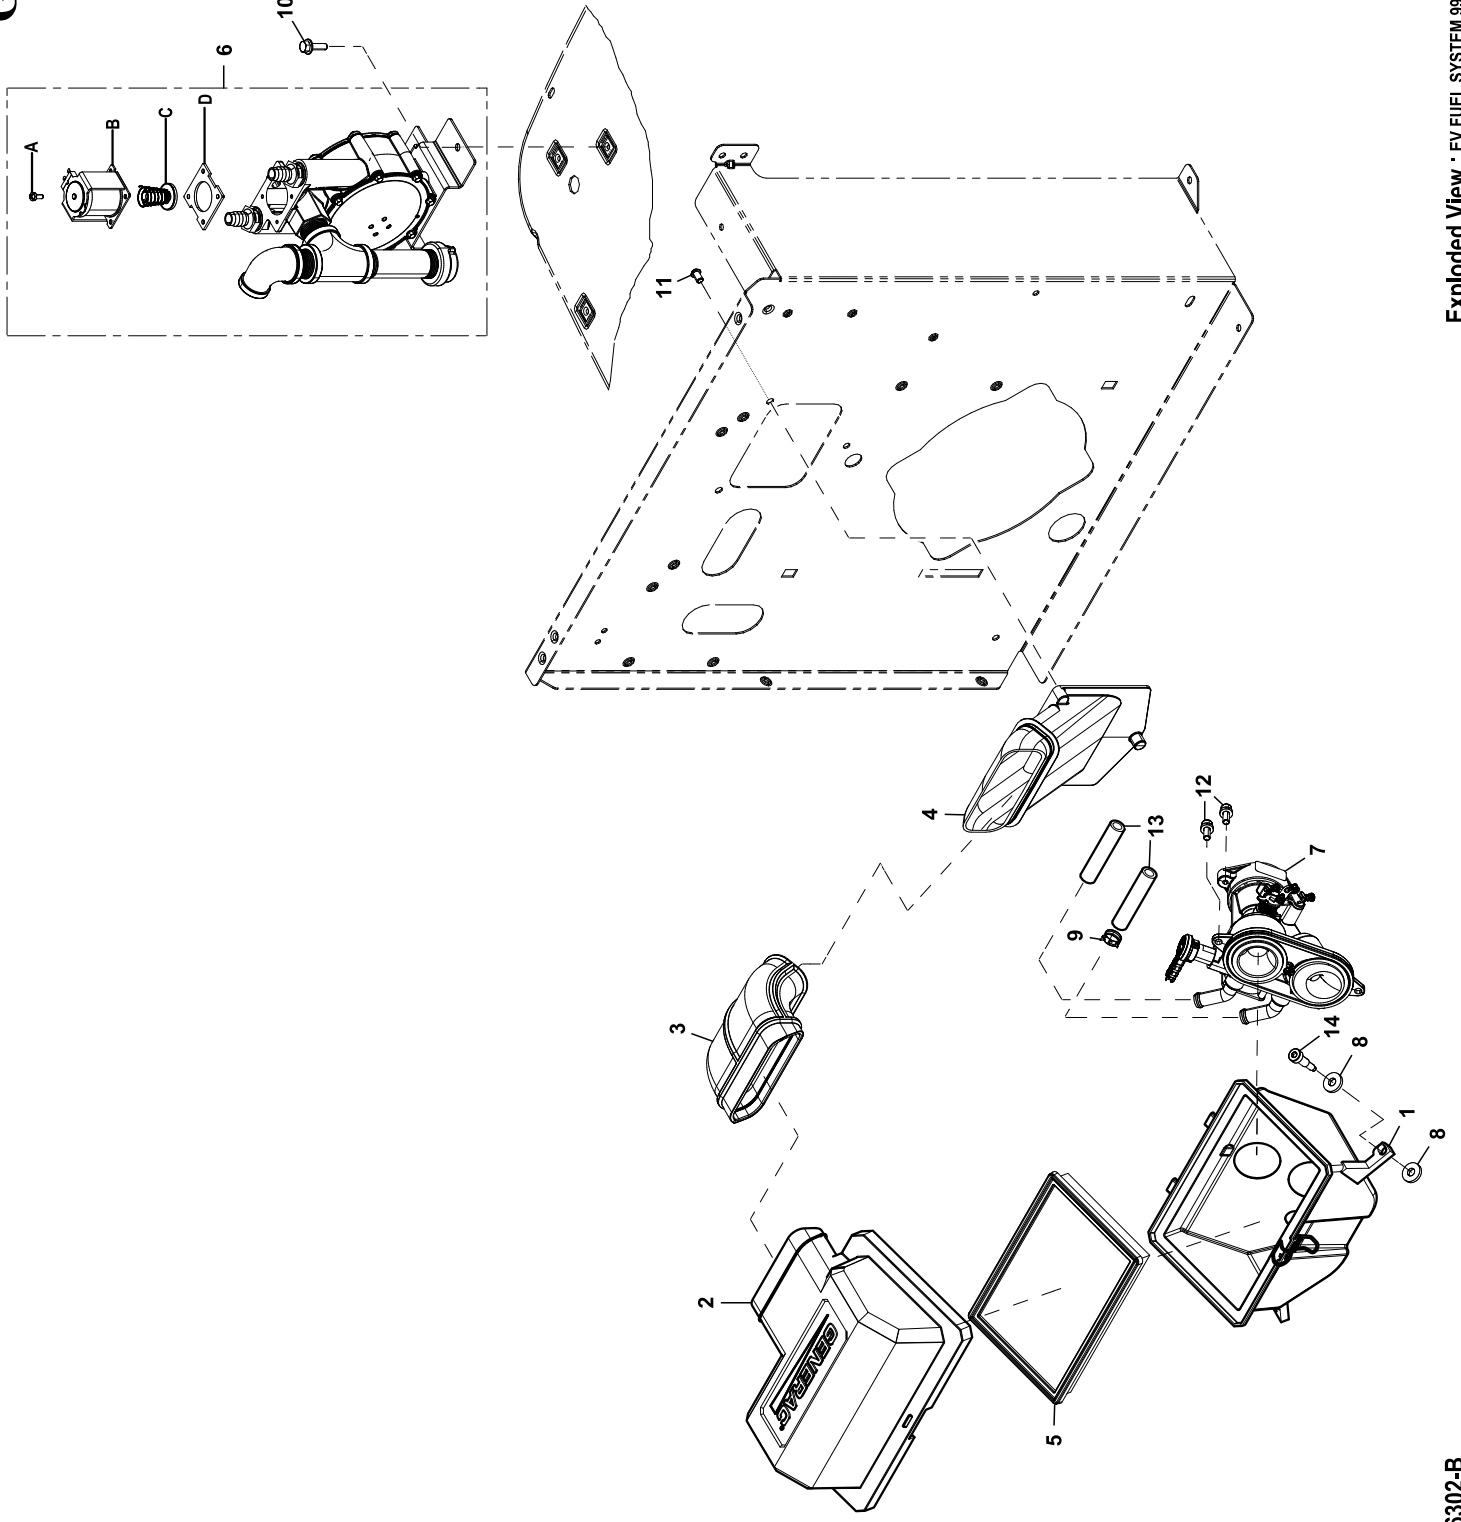

# GROUP EV

**EXPLODED VIEW: FUEL SYSTEM 999****DRAWING #: 0L6806****GROUP EV**

<b>ITEM</b>	<b>PART#</b>	<b>QTY.</b>	<b>DESCRIPTION</b>
1	0K8424	1	ASSY AIRBOX HSB2013 GTH999
2	10000000253	1	CVR AIRBOX HSB 2016 GTH999 (GENERAC)
	10000000254	1	CVR AIRBOX HSB 2016 GTH999 (UNBRANDED)
3	0L3734	1	SNORKEL ELBOW TO AIRBOX
4	0J6878	1	SNORKEL ENGINE AIR INTAKE
5	0J8478	1	FILTER ELEMENT 236 X 139 X 37
6	0L6733A	1	ASSY REGULATOR 1/2" INLET (16, 17KW)
	0L6733B	1	ASSY REGULATOR 3/4" INLET (20-22KW)
A	0F4795	4	SCREW PPHM M4-0.7 X 10 SEMS
B	0J7137	1	SOLENOID SHUTOFF VALVE
C	0J8315A	1	ASSY SOLEN PLUNGER & SPRING
D	0C4647	1	GASKET SOLENOID
7	0L6388	1	ASSY MIXER 16KW 2016 (16, 17KW)
	0L6775	1	ASSY MIXER 20KW HSB 2016 (20KW)
	0L6355	1	ASSY MIXER 22KW 2016 (22KW)
8	0D4417	4	WASHER, RUBBER 1/4" X 1/8" THK
9	048031M	4	CLAMP HOSE BAND .75
10	0C8566	2	SCREW HHFC M6-1.0 X 20 G8.8
11	0G7717	3	SCREW HH HI-LO M6.2X10MM
12	0K0913	4	SCREW SHC M6-1.0 X 16 LG SEMS
13	0K8830B	2	HOSE LP NG 1/2" ID 24" L
14	0K0904	2	SCREW SHLDR (8MM) M6-1.0 X 29