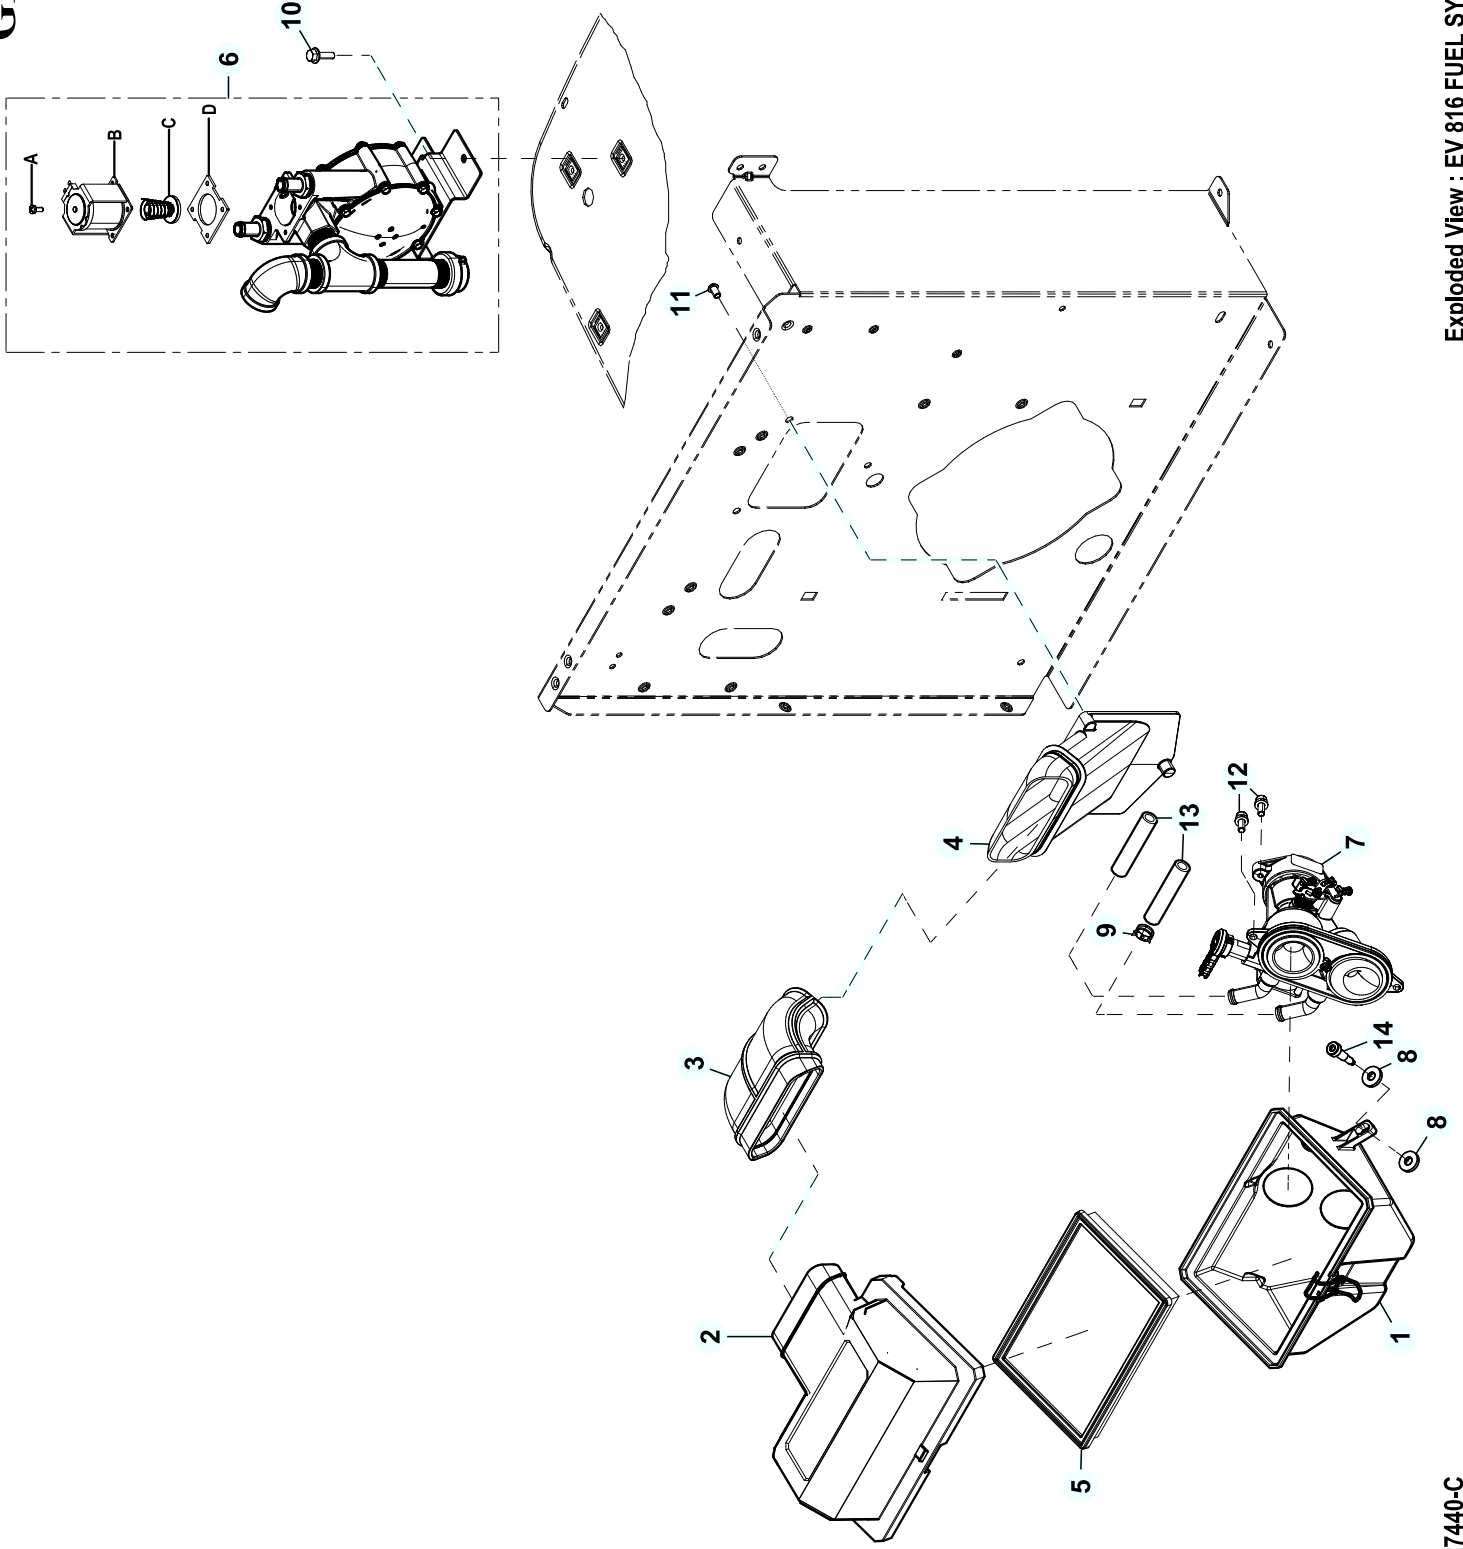

GROUP EV

EXPLODED VIEW: EV 816 FUEL SYSTEM**DRAWING #: 10000025385****GROUP EV**

ITEM	PART#	QTY.	DESCRIPTION
1	10000037074	1	ASSY BASE AIRBOX HSB 2019
2	10000041699	1	COVER AIRBOX HSB 2019 GFORCE (GENERAC)
	10000030479	1	COVER AIRBOX HSB 2019 BLNK (UNBRANDED)
3	0L3734	1	SNORKEL ELBOW TO AIRBOX
4	0J6878	1	SNORKEL ENGINE AIR INTAKE
5	0J8478	1	FILTER ELEMENT 236 X 139 X 37
6	0L6733B	1	ASSY REGULATOR 3/4" INLET
A	0F4795	4	SCREW PPHM M4-0.7 X 10 SEMS
B	0J7137	1	SOLENOID SHUTOFF VALVE
C	0J8315A	1	ASSY SOLEN PLUNGER & SPRING
D	0C4647	1	GASKET SOLENOID
7	10000027421	1	ASSY MIXER 13/16KW HSB 2019
8	0D4417	4	WASHER, RUBBER 1/4" X 1/8" THK
9	048031M	4	CLAMP HOSE BAND .75
10	0C8566	2	SCREW HHFC M6-1.0 X 20 G8.8
11	0G7717	3	SCREW HH HI-LO M6.2X10MM
12	0K0913	4	SCREW SHC M6-1.0 X 16 LG SEMS
13	0K8830B	2	HOSE LP NG 1/2" ID 24" L
14	0K0904	2	SCREW SHLDR (8MM) M6-1.0 X 29