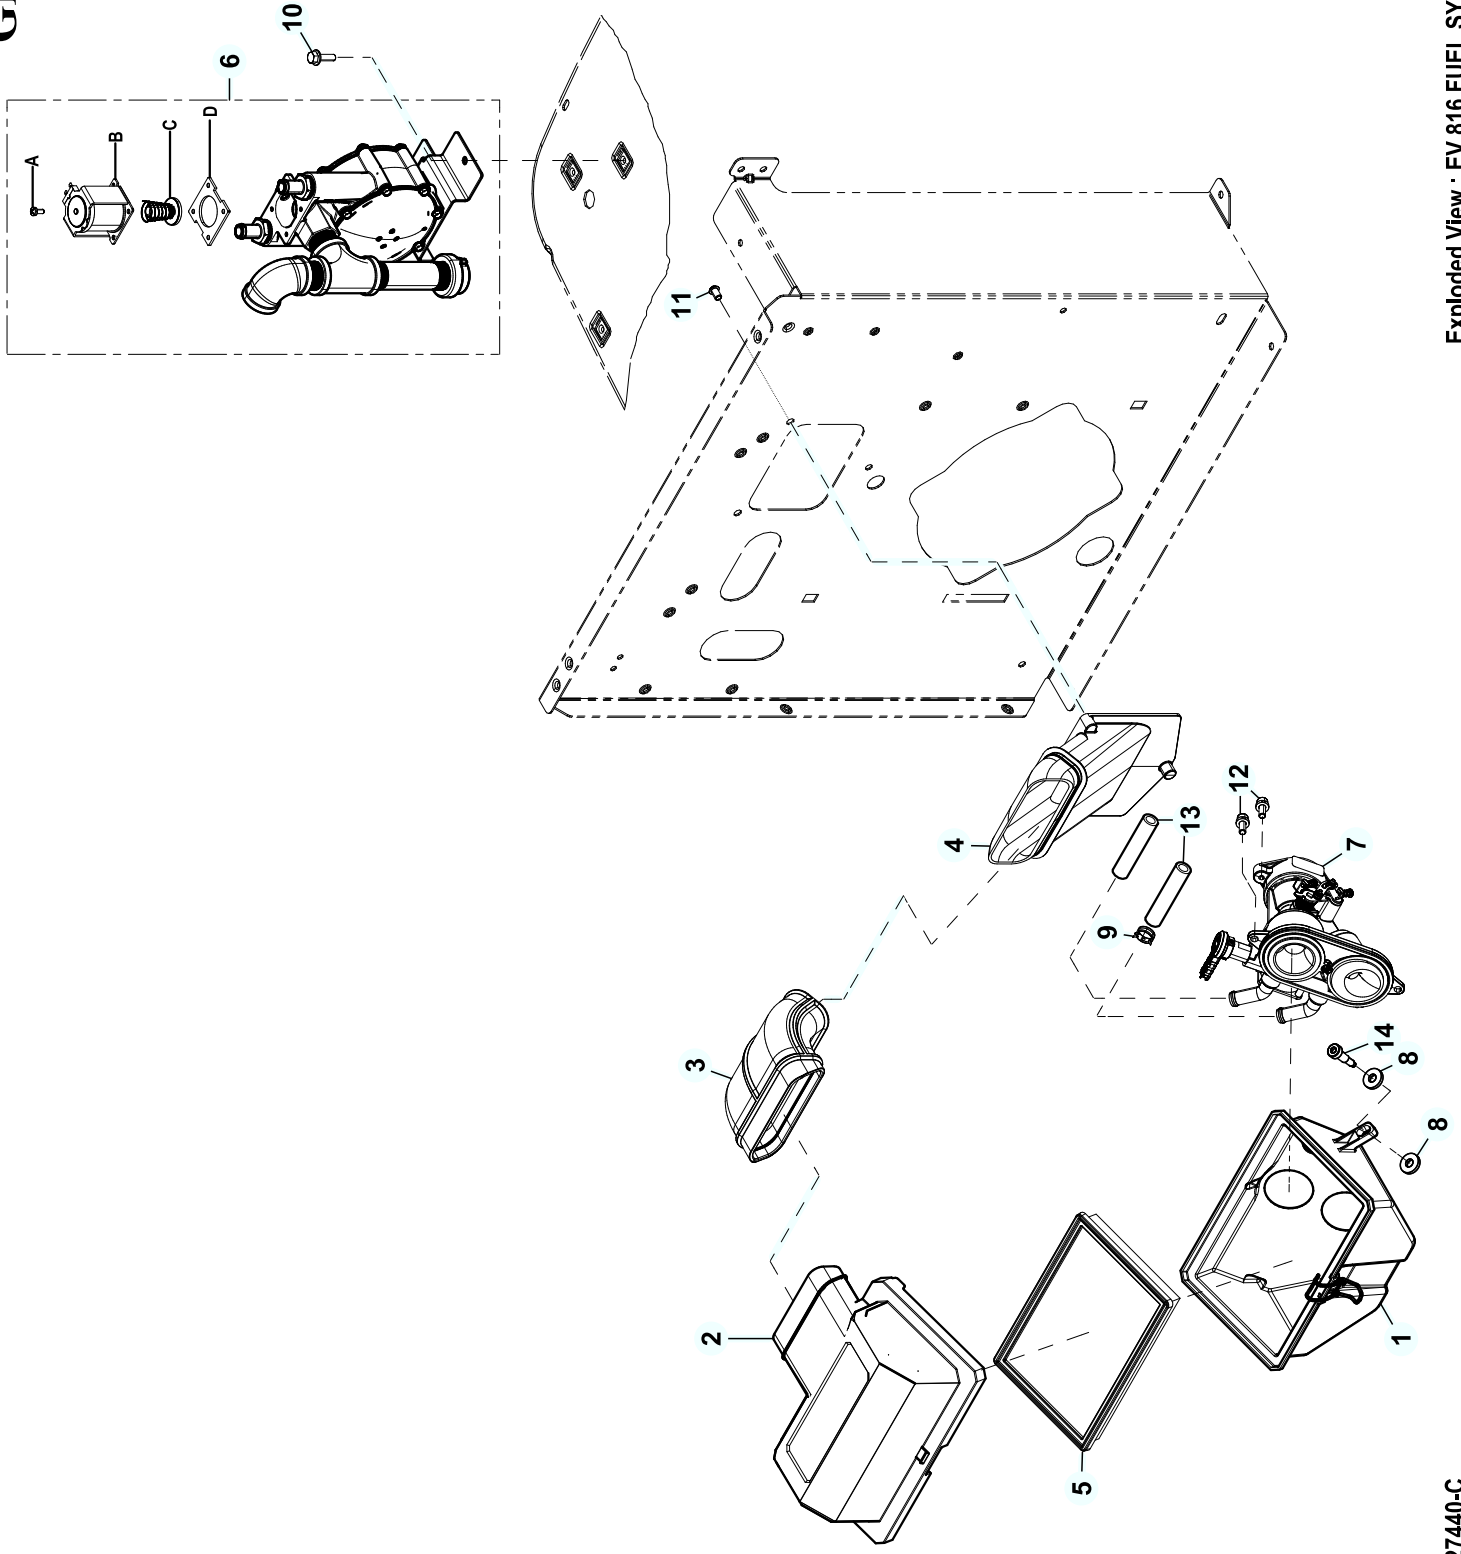

# GROUP EV

Exploded View : EV 816 FUEL SYSTEM  
Drawing No. : 1000025385

Page 1 of 2

Revision : CN-0027440-C  
Date : 6/18/19

**EXPLODED VIEW: EV 816 FUEL SYSTEM****DRAWING #: 10000025385****GROUP EV**

<b>ITEM</b>	<b>PART#</b>	<b>QTY.</b>	<b>DESCRIPTION</b>
1	10000037074	1	ASSY BASE AIRBOX HSB 2019
2	10000041699	1	COVER AIRBOX HSB 2019 GFORCE (GENERAC)
	10000030479	1	COVER AIRBOX HSB 2019 BLNK (UNBRANDED)
3	0L3734	1	SNORKEL ELBOW TO AIRBOX
4	0J6878	1	SNORKEL ENGINE AIR INTAKE
5	0J8478	1	FILTER ELEMENT 236 X 139 X 37
6	0L6733B	1	ASSY REGULATOR 3/4" INLET
A	0F4795	4	SCREW PPHM M4-0.7 X 10 SEMS
B	0J7137	1	SOLENOID SHUTOFF VALVE
C	0J8315A	1	ASSY SOLEN PLUNGER & SPRING
D	0C4647	1	GASKET SOLENOID
7	10000027421	1	ASSY MIXER 13/16KW HSB 2019
8	0D4417	4	WASHER, RUBBER 1/4" X 1/8" THK
9	048031M	4	CLAMP HOSE BAND .75
10	0C8566	2	SCREW HHFC M6-1.0 X 20 G8.8
11	0G7717	3	SCREW HH HI-LO M6.2X10MM
12	0K0913	4	SCREW SHC M6-1.0 X 16 LG SEMS
13	0K8830B	2	HOSE LP NG 1/2" ID 24" L
14	0K0904	2	SCREW SHLDR (8MM) M6-1.0 X 29