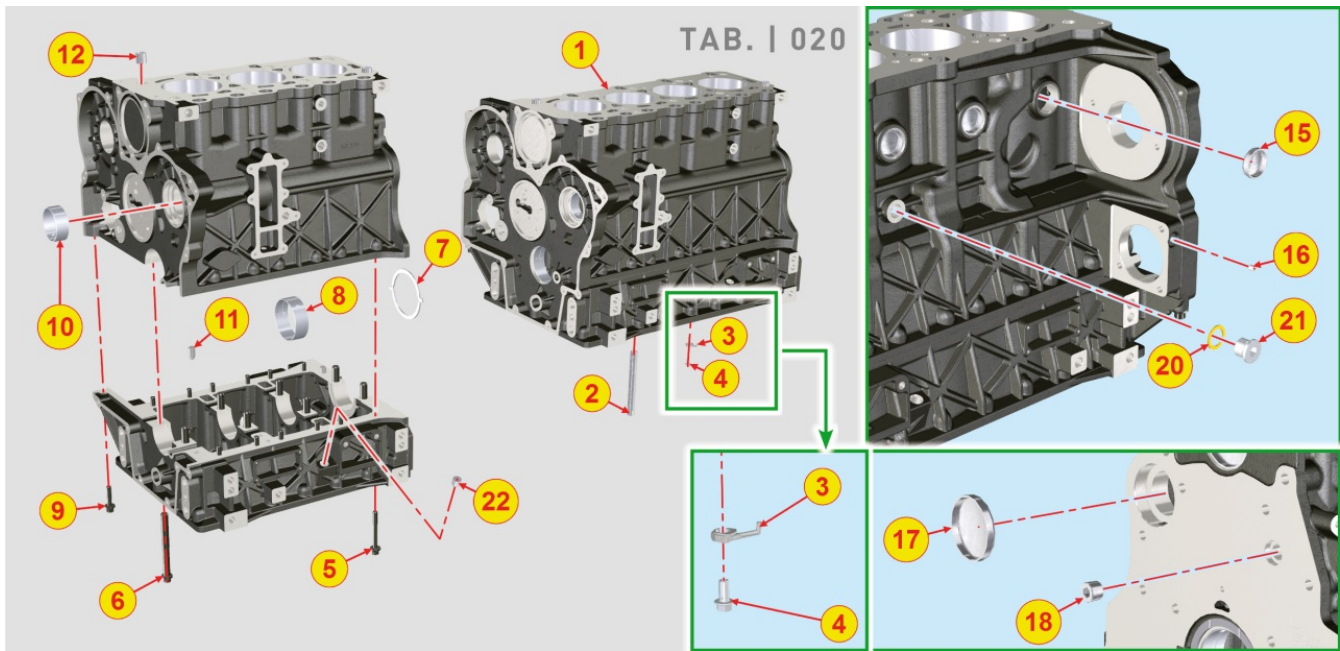

8020700260 - CRANKCASE

Pos	Kit	Included In	Code	Description	Qty	Old Code	Tech. Info
0			ED0082051330-S	CRANKCASE GASKET SET KDI 1903/2504	1		
1	(A)		ED0015113660-S	CRANKCASE	1		
2			ED0095801170-S	BLOW BY PIPE	2		
3			ED0015700740-S	PISTON COOLER OIL SPRAY UNION	4		
4			ED0084850220-S	PISTON COOLER OIL SPRAY	4		
5		(A)	ED0097660040-S	CRANKCASE FIXING TORX SCREW	16		
6		(A)	ED0097660030-S	CRANKCASE FIXING TORX SCREW	10		
7			ED0012572800-S	THRUST WASHER STANDARD KDI	2		
8			ED0016112630-S	BEARING STANDARD KDI	4/5		
10		(A)	ED0015801670-S	BUSHING	1		
11			ED0084001560-S	LOCKPIN	2		
12			ED0019701410-S	SLEEVE	2		
15		(A)	ED0089900220-S	CAP	4		
16		(A)	ED0090801320-S	CAP	2		
17			ED0089900540-S	PLUG	2		
18			ED0089650970-S	CAP M14x1,5	1		
20			ED0046700190-S	GASKET	1		
21			ED0090400310-S	CAP	1