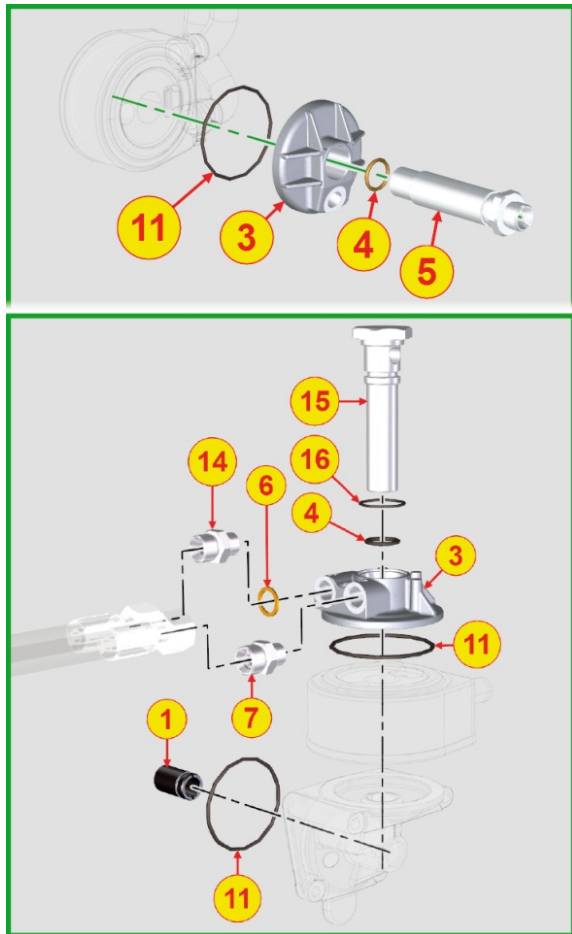

8042700010 - OIL FILTER

Pos	Kit	Included In	Code	Description	Qty	Old Code	Tech. Info
1			ED0072650210-S	UNION	1		
2			ED0021752800-S	OIL CARTRIDGE KOHLER	1