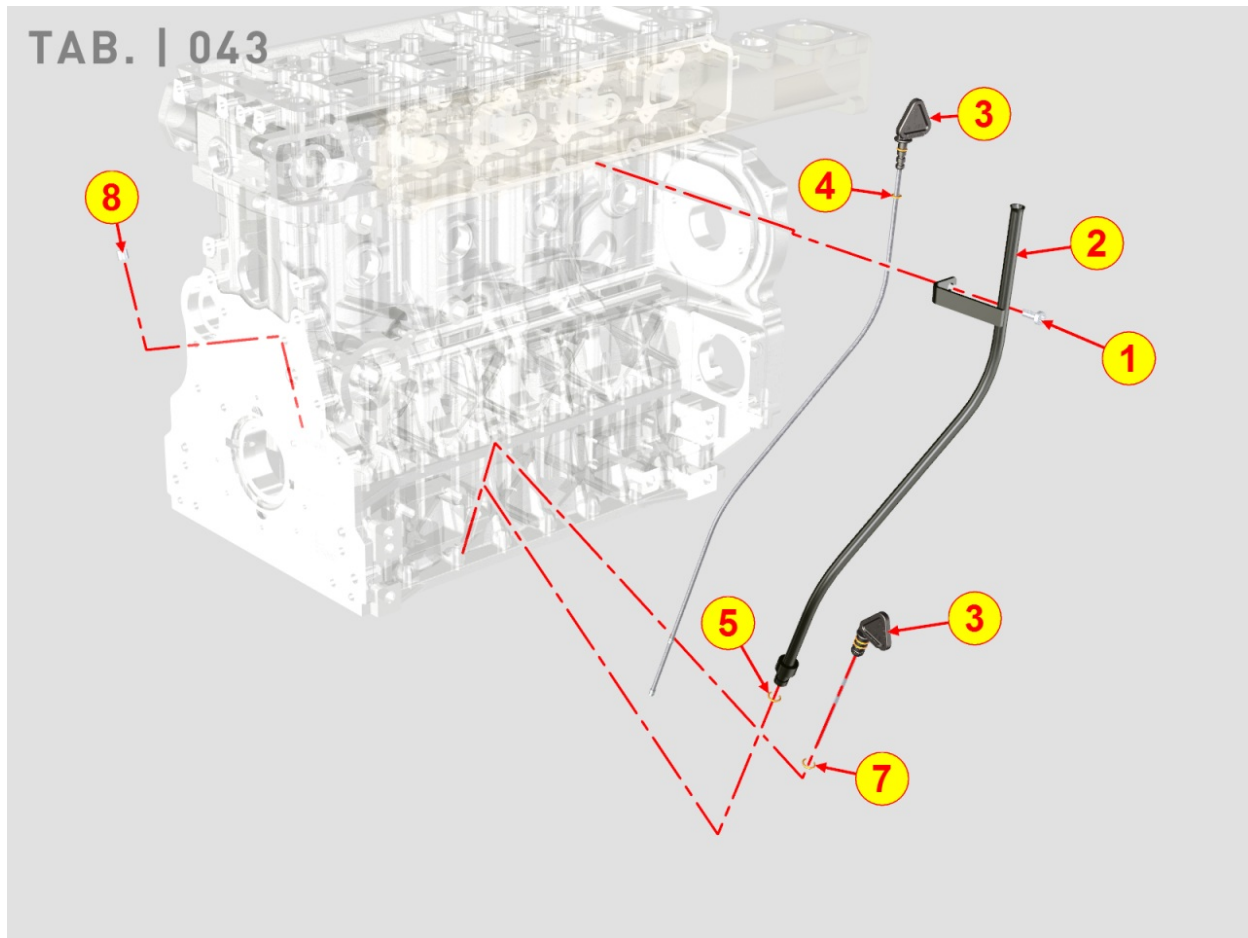

8043700160 - OIL DIPSTICK

Pos	Kit	Included In	Code	Description	Qty	Old Code	Tech. Info
3	(A)		ED0014005650-S	DIPSTICK	1		
8			ED0090802850-S	PLUG AVSEAL D12 02964-01215	1