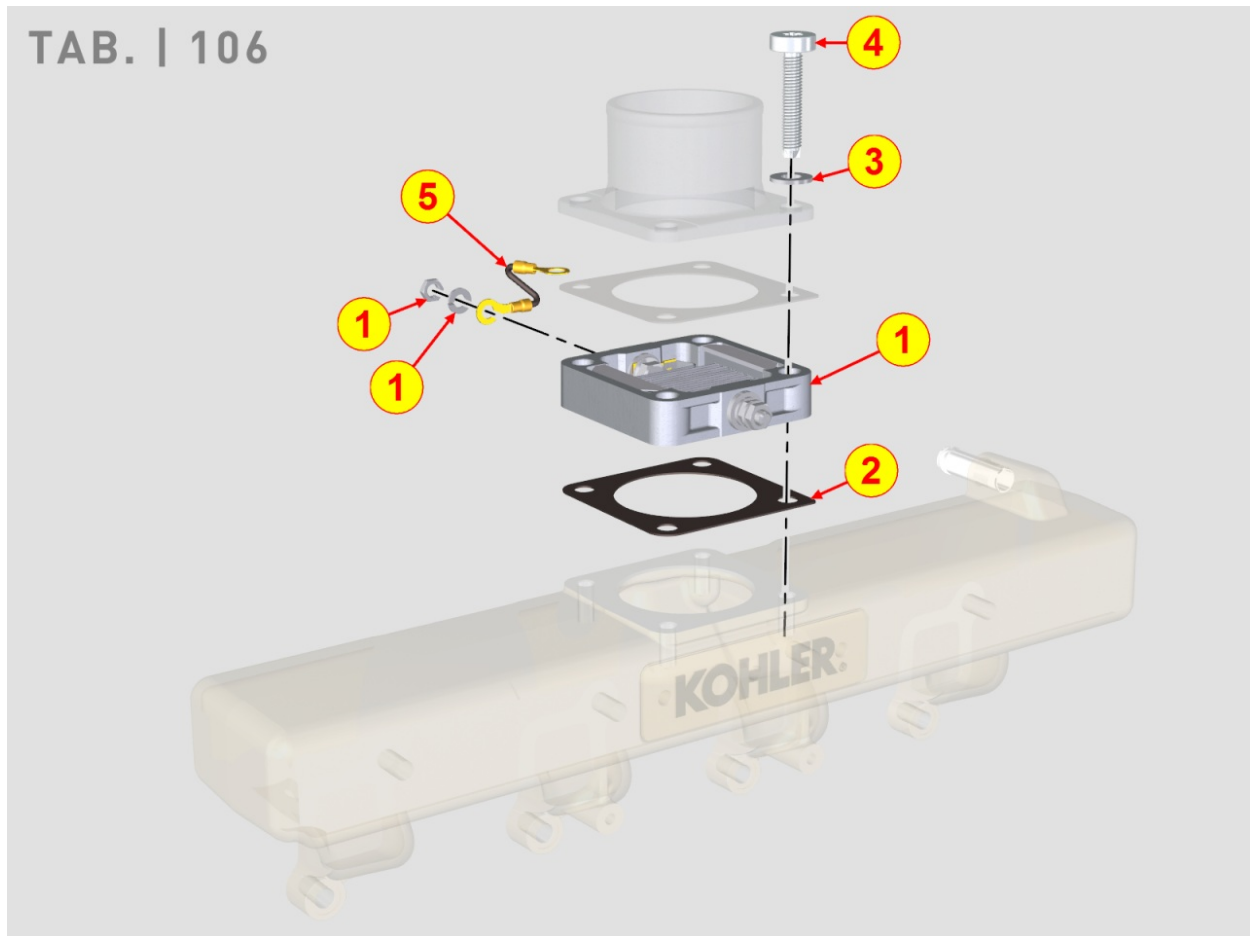

8106700060 - GLOW PLUGS / CONTROL UNIT

TAB. | 106

Pos	Kit	Included In	Code	Description	Qty	Old Code	Tech. Info
1			ED0021001250-S	HEATER	1		
2			ED0048200920-S	INTAKE FLANGE GASKET	1		
3			ED0076250120-S	WASHER	4		
4			ED0097610500-S	SCREW M8x42	4		
5			ED0021863770-S	CABLE	1