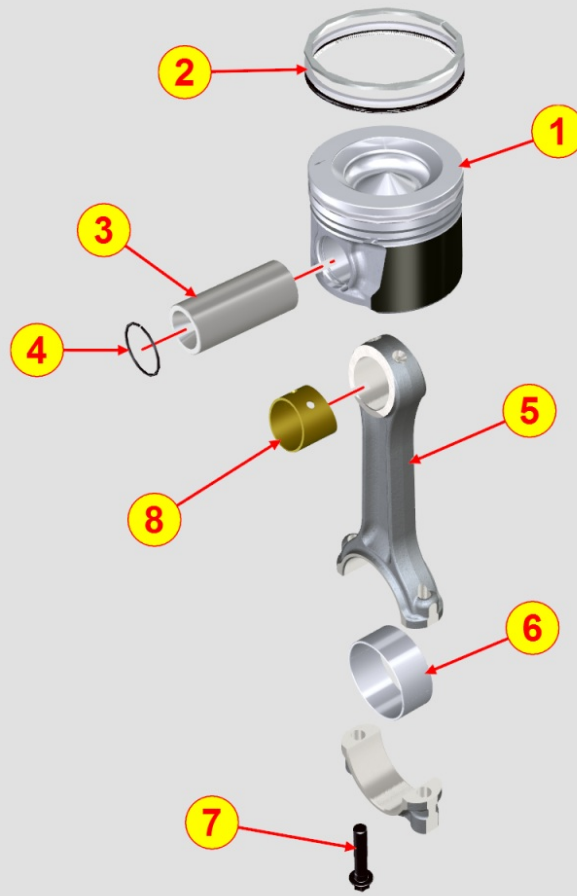

8011700230 - PISTON / CONNECTING ROD

TAB. | 011

Pos	Kit	Included In	Code	Description	Qty	Old Code	Tech. Info
1	(A)		ED0065020890-S	PISTON ASS.Y STANDARD KDI TCR	4		
2		(A)	ED0082112900-S	RINGS SET STANDARD KDI TCR	4		
3		(A)	ED0084801220-S	PIN PISTON	4		
4		(A)	ED0011750970-S	RETAINER RING	8		
5	(B)		ED0015263150-S	CONNECTING ROD	4		
6			ED0016401550-S	CONN. ROD BEARING STANDARD KDI	3/4		
7		(B)	ED0017801810-S	SCREW M10X1X50	6/8		
8		(B)	ED0016300580-S	CONROD SMALL END BUSH	3/4