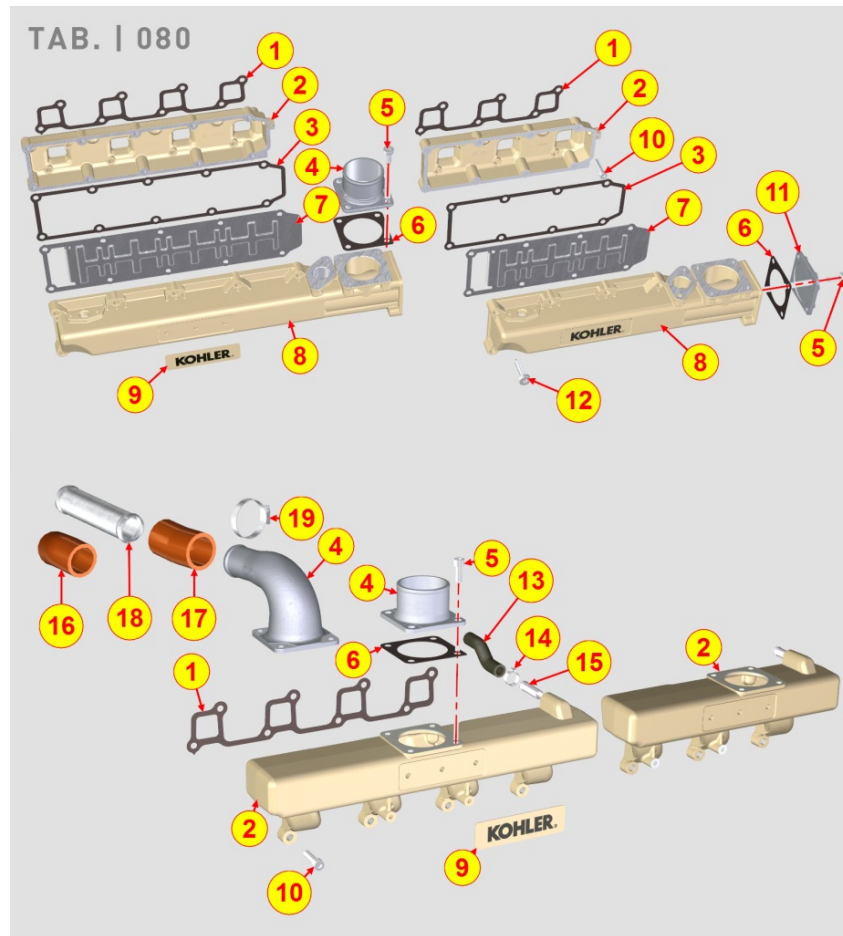

8080700110 - AIR INLET MANIFOLD / AIR FILTER

Pos	Kit	Included In	Code	Description	Qty	Old Code	Tech. Info
1			ED0048200860-S	INTAKE MANIFOLD GASKET	1		
2			ED0024865930-S	BACK INTAKE MANIFOLD	1		
3			ED0048200950-S	INTERM.INTAKE MANIFOLD GASKET	2		
4			ED0038661490-S	INTAKE MANIFOLD FLANGE	1		
5			ED0097610480-S	SELF TAPPING SCREW M8x22	4		
6			ED0048200920-S	INTAKE FLANGE GASKET	2		
7			ED0051111320-S	INTAKE MANIFOLD STEEL	1		
8			ED0024865940-S	FRONT INTAKE MANIFOLD	1		
10			ED0097320630-S	CAPSCREW	6		
11			ED0063707710-S	PLATE	1		
12			ED0097610500-S	SCREW M8x42	8