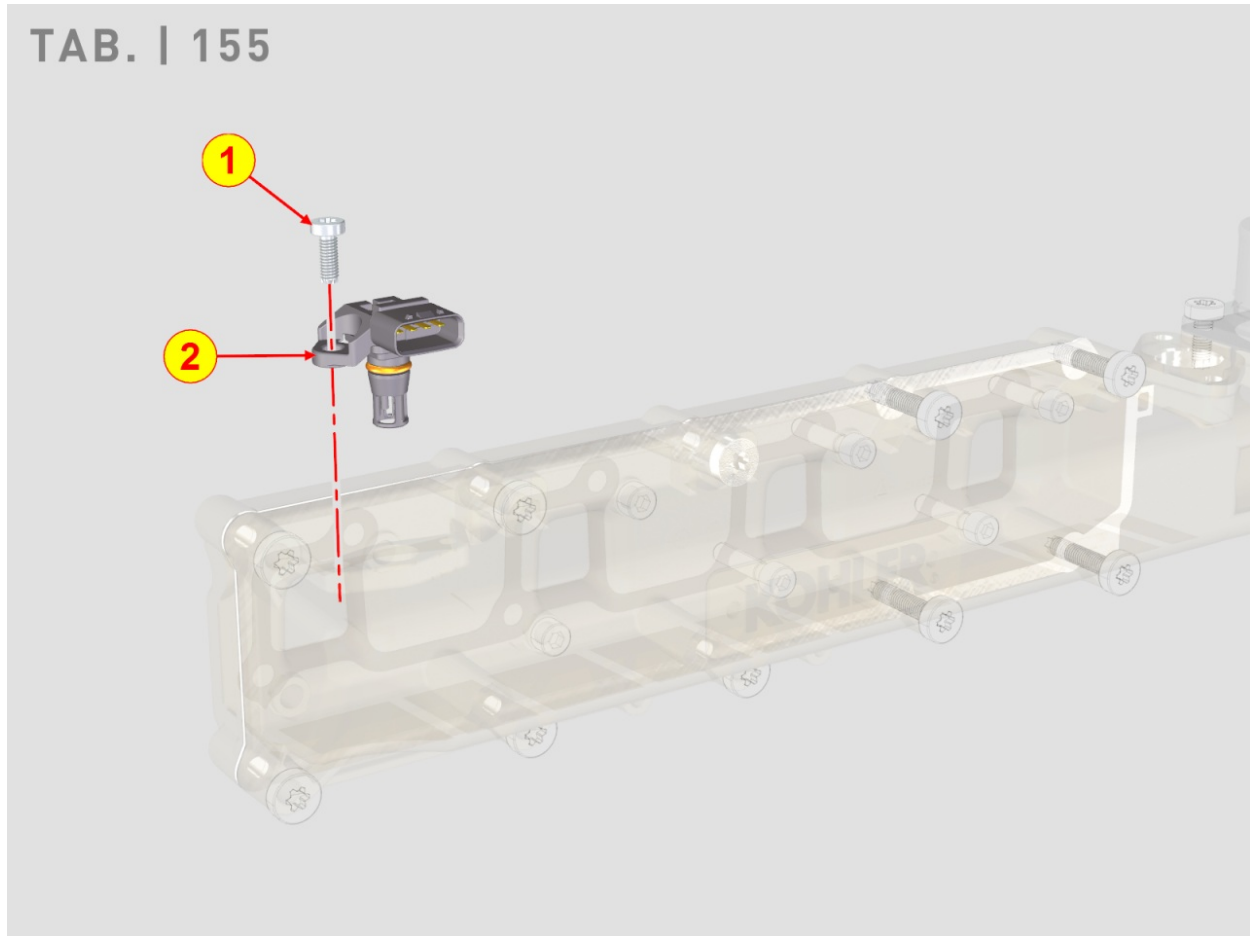

8155700010 - T-MAP SENSOR

TAB. | 155

Pos	Kit	Included In	Code	Description	Qty	Old Code	Tech. Info
1			ED0097610450-S	SELF TAPPING SCREW M6X16	2		
2			ED0080891620-S	T-MAP SENSOR	1