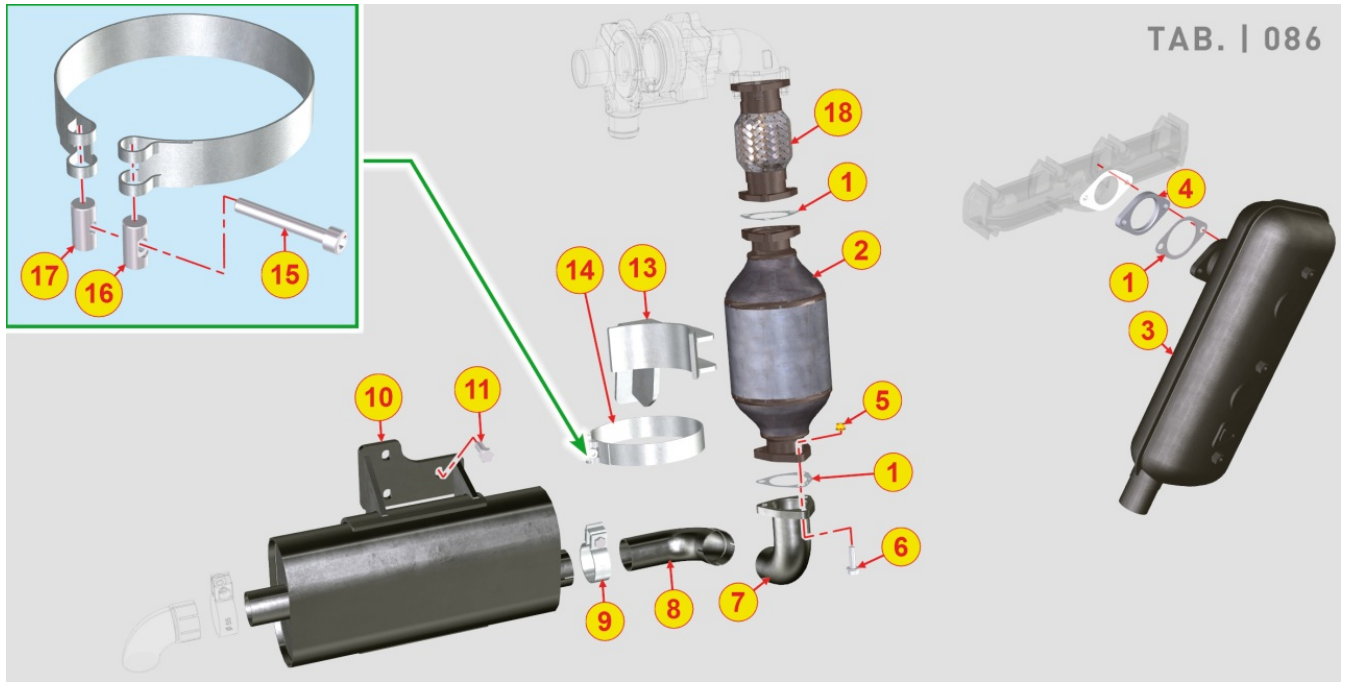

8086700060 - EXHAUST MUFFLER

Pos	Kit	Included In	Code	Description	Qty	Old Code	Tech. Info
1			ED0044201430-S	TURBO FLANGE GASKET	1		
2			ED0021800770-S	CATALYST ASSY KDI TCR	1