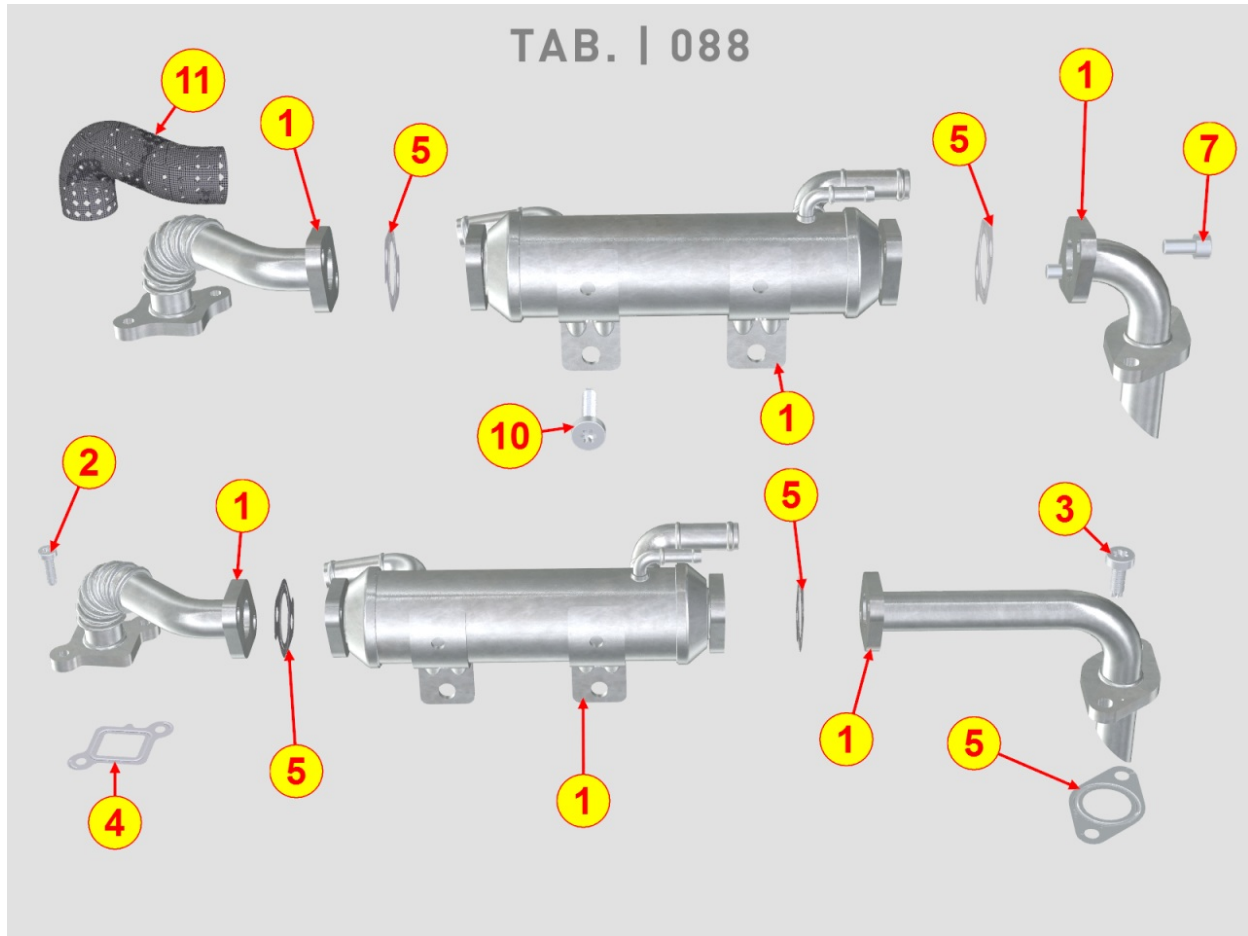

8088700150 - EGR SYSTEM

Pos	Kit	Included In	Code	Description	Qty	Old Code	Tech. Info
1	(A)		ED0048968160-S	ASSY EGR COOLER KDI2504TCR	1		
2			ED0097610460-S	SELF TAPPING SCREW M6X20	2		
3			ED0097610480-S	SELF TAPPING SCREW M8x22	2		
4		(A)	ED0047600580-S	GASKET	1		
5		(A)	ED0047600540-S	GASKET	3		
7		(A)	ED0097320740-S	CAPSCREW	4		
11			ED0043401030-S	THERMIC SHEATH	1