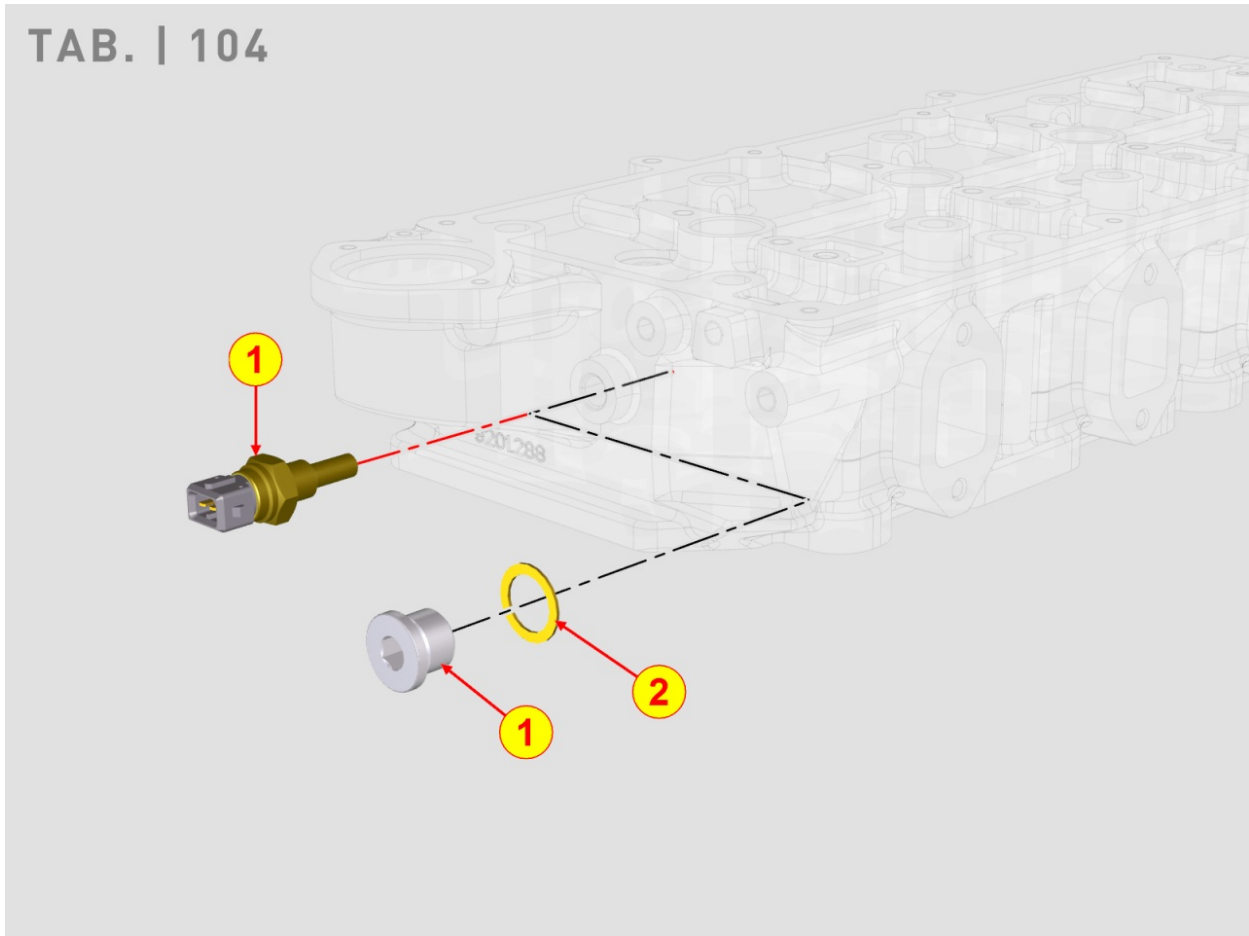

8104700030 - TEMPERATURE SWITCHES

TAB. | 104

Pos	Kit	Included In	Code	Description	Qty	Old Code	Tech. Info
1			ED0090150050-S	CAP	1		
2			ED0046700600-S	C.GASKET	1