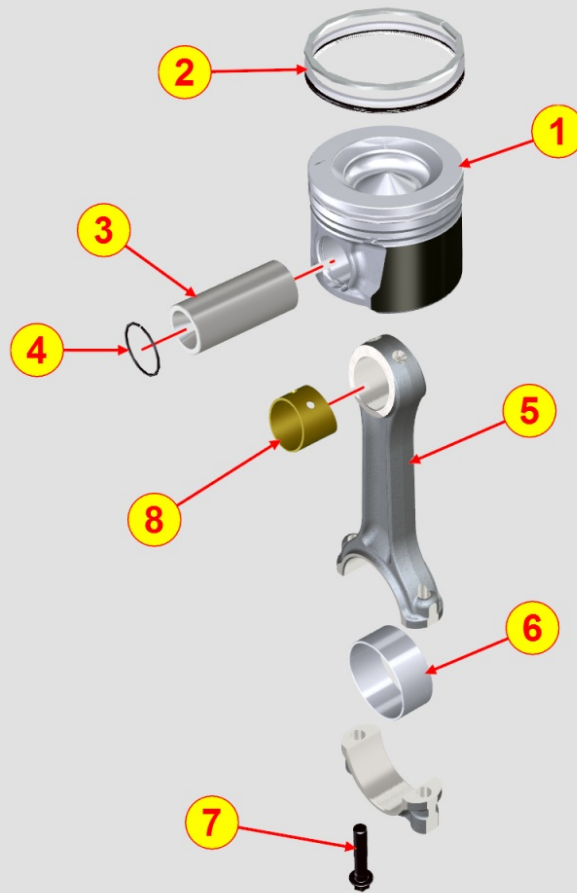

8011700180 - PISTON / CONNECTING ROD

TAB. | 011

Pos	Kit	Included In	Code	Description	Qty	Old Code	Tech. Info
1	(A)		ED0065020880-S	PISTON ASS.Y STANDARD KDI "M"	4		
2		(A)	ED0082112870-S	RINGS SET STANDARD KDI "M"	4		
3		(A)	ED0084801220-S	PIN PISTON	4		
4		(A)	ED0011750970-S	RETAINER RING	8		
5	(B)		ED0015263150-S	CONNECTING ROD	4		
6			ED0016401550-S	CONN. ROD BEARING STANDARD KDI	3/4		
7		(B)	ED0017801810-S	SCREW M10X1X50	6/8		
8		(B)	ED0016300580-S	CONROD SMALL END BUSH	3/4