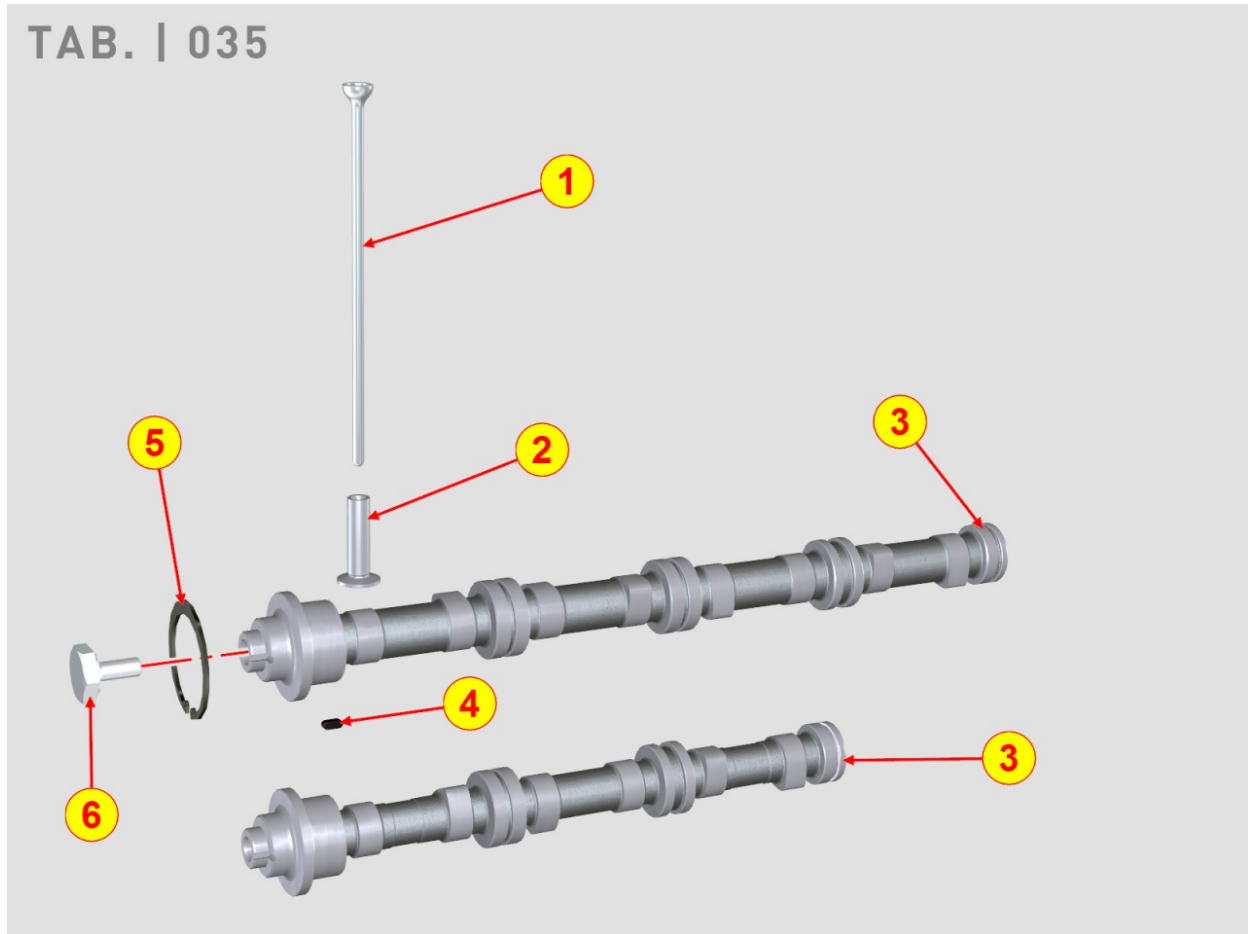

8035700080 - CAMSHAFT

TAB. | 035

Pos	Kit	Included In	Code	Description	Qty	Old Code	Tech. Info
1			ED0014101980-S	PUSHROD	6		
2			ED0072151780-S	TAPPET	6		
3			ED0010100380-S	CAMSHAFT	1		
4			ED0022000020-S	KEY	1		
5			ED0012400570-S	ANELLO SEEG./SNAP R. N 10	1		
6			ED0017801040-S	BOLT	1