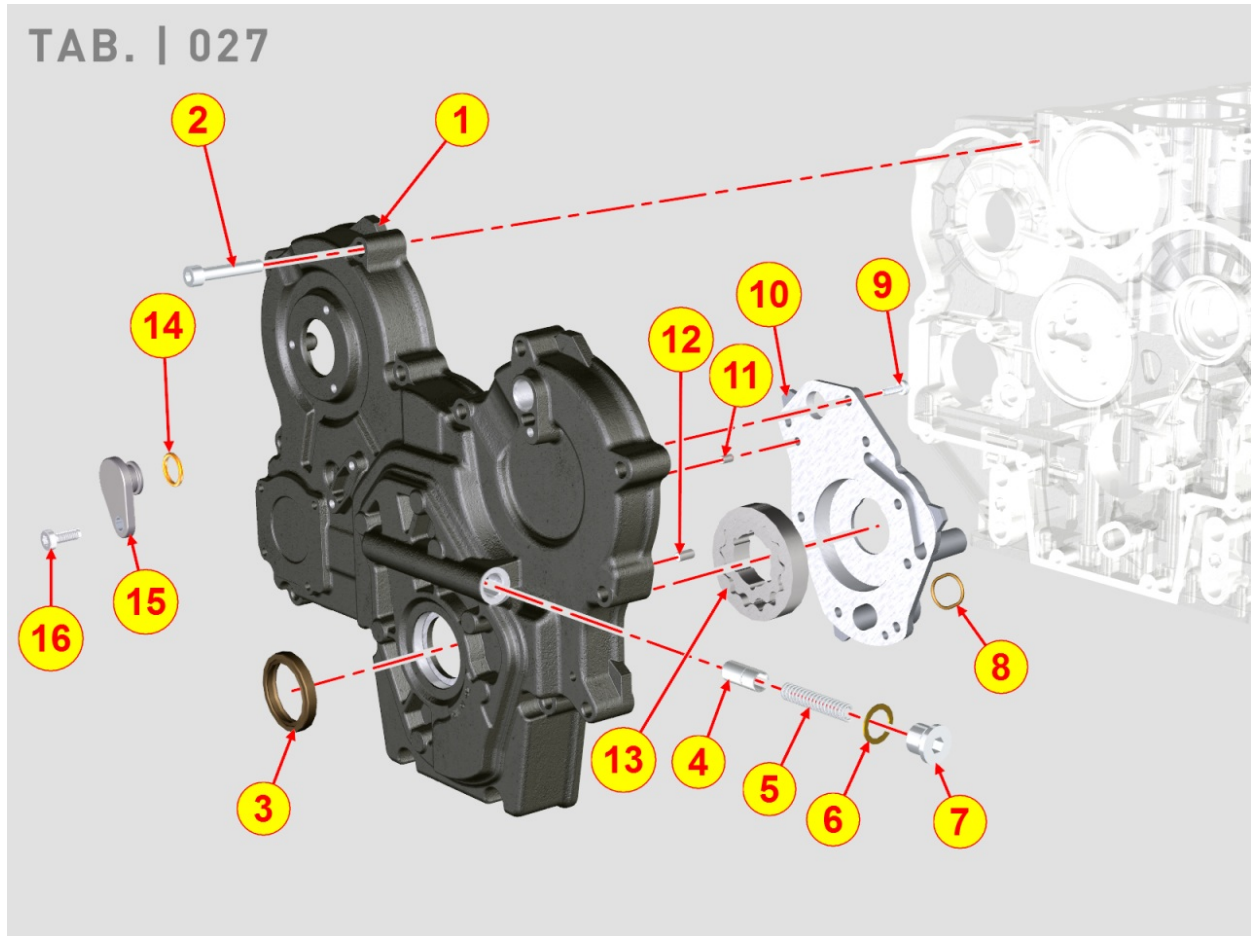

8025700010 - ENGINE MOUNTS

Pos	Kit	Included In	Code	Description	Qty	Old Code	Tech. Info
1			ED0017900240-S	BULLONE/BOLT 'D 10	8		

8027700200 - TIMING SYSTEM CLOSURE PLATE

Pos	Kit	Included In	Code	Description	Qty	Old Code	Tech. Info
1	(A)		ED0066580390-S	OIL PUMP CARTER ASSY	1		
2			ED0097300320-S	SCREW	15		
3			ED0012135500-S	OIL SEAL RING38X50X7 CHO	1		
4		(A)	ED0064950810-S	CURSOR	1		
5		(A)	ED0056250300-S	SPRING	1		
6		(A)	ED0046700190-S	GASKET	1		
7		(A)	ED0090150110-S	CAP	1		
8			ED0012000810-S	RING	1		
9		(A)		Pos. 1			
10		(A)		Pos. 1			
11		(A)		Pos. 1			
12			ED0084000200-S	PARAL.PIN	2		
13		(A)		Pos. 1			
14				815370...0			
15				815370...0			
16				815370...0			