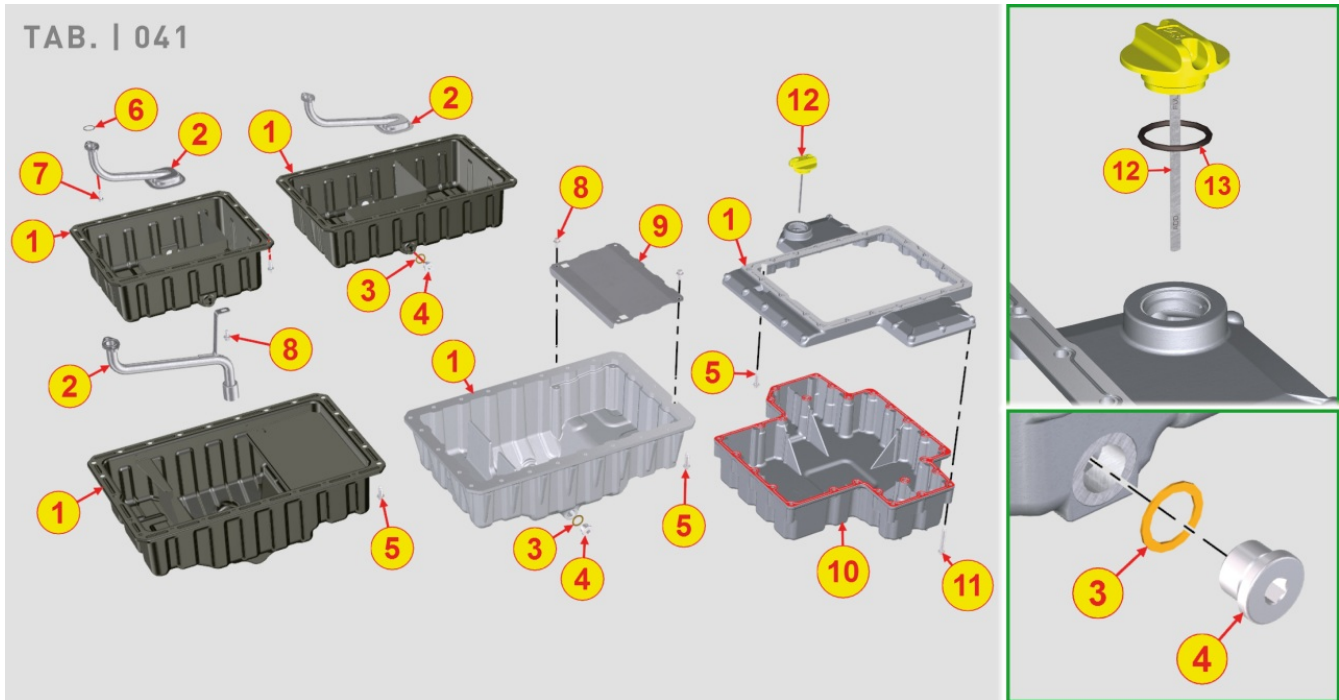

8041700150 - OIL PAN

Pos	Kit	Included In	Code	Description	Qty	Old Code	Tech. Info
1	(A)		ED0066458300-S	KDI 1903 OIL SUMP ASSY	1		
2			ED0093202270-S	INTAKE PIPE	1		
3		(A)	ED0046700880-S	GASKET	2		
4		(A)	ED0090400260-S	CAP	2		
5			ED0097660060-S	TORX SCREW	20		
6			ED0012002260-S	O RING	1		
7			ED0017601510-S	HEXAG.BOLT SCREW M6X16 W.FLANGE	2		
8		(A)	ED0017601960-S	CAPSCREW M6X12	1