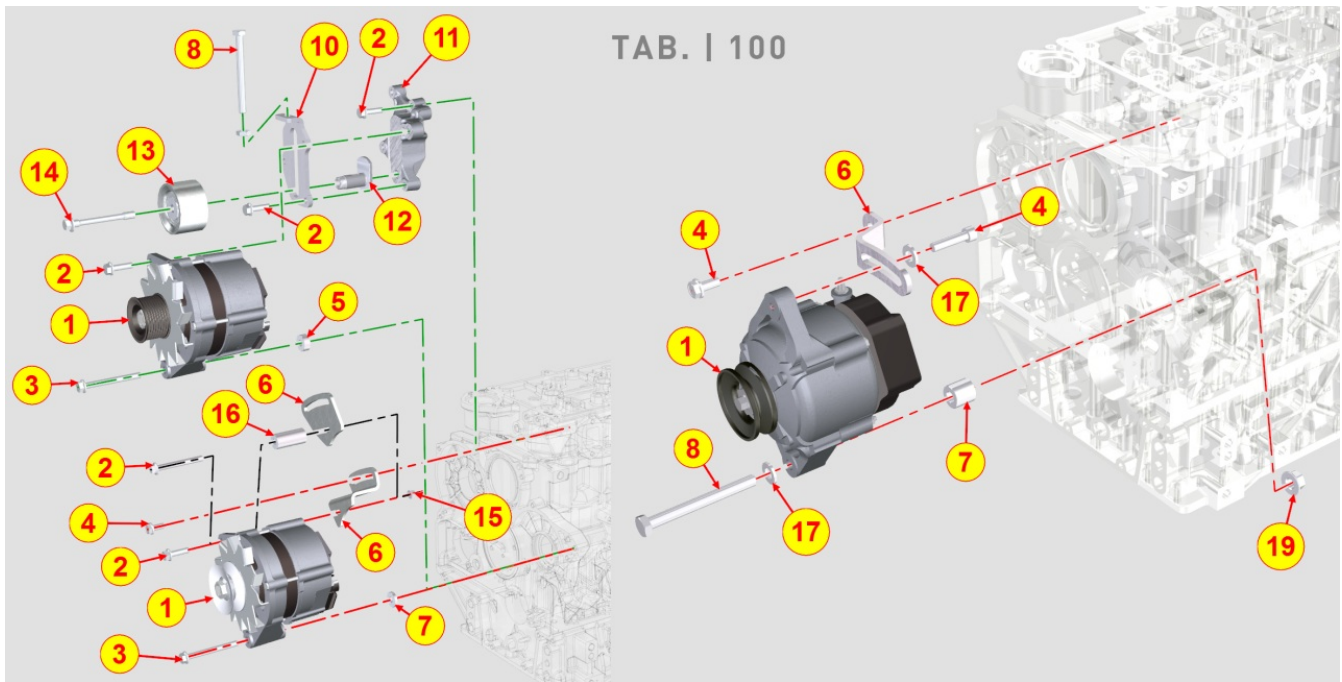

8100700020 - VOLTAGE ALTERNATOR

Pos	Kit	Included In	Code	Description	Qty	Old Code	Tech. Info
1			ED0011573970-S	ALTERNATOR 12V 50A	1		
4			ED0017701500-S	BOLT	2		
6			ED0085463980-S	55A ALTERNATOR BRACKET	1		
7			ED0035276520-S	SPACER FOR EXTERNAL ALTERNATOR	1		
8			ED0017801110-S	BULLONE/BOLT D 10	1		
17			ED0076250220-S	WASHER	1