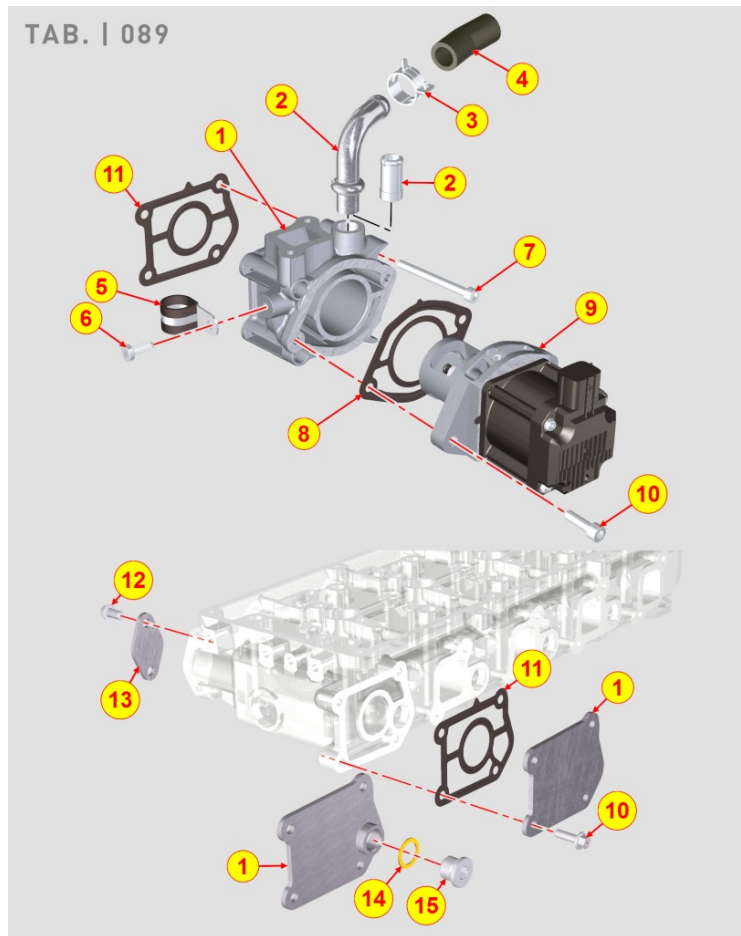

8089700060 - EGR VALVE

Pos	Kit	Included In	Code	Description	Qty	Old Code	Tech. Info
1			ED0063700020-S	PLATE	1		
2		(A)		Pos. 1			
10			ED0017601310-S	BOLT	4		
11			ED0047600670-S	GASKET	1		
12			ED0017701600-S	BOLT	2		
13			ED0063707690-S	EGR LOCKUP FLANGE EXHAUST SIDE	1		
14			ED0046700190-S	GASKET	1		
15			ED0090400310-S	CAP	1