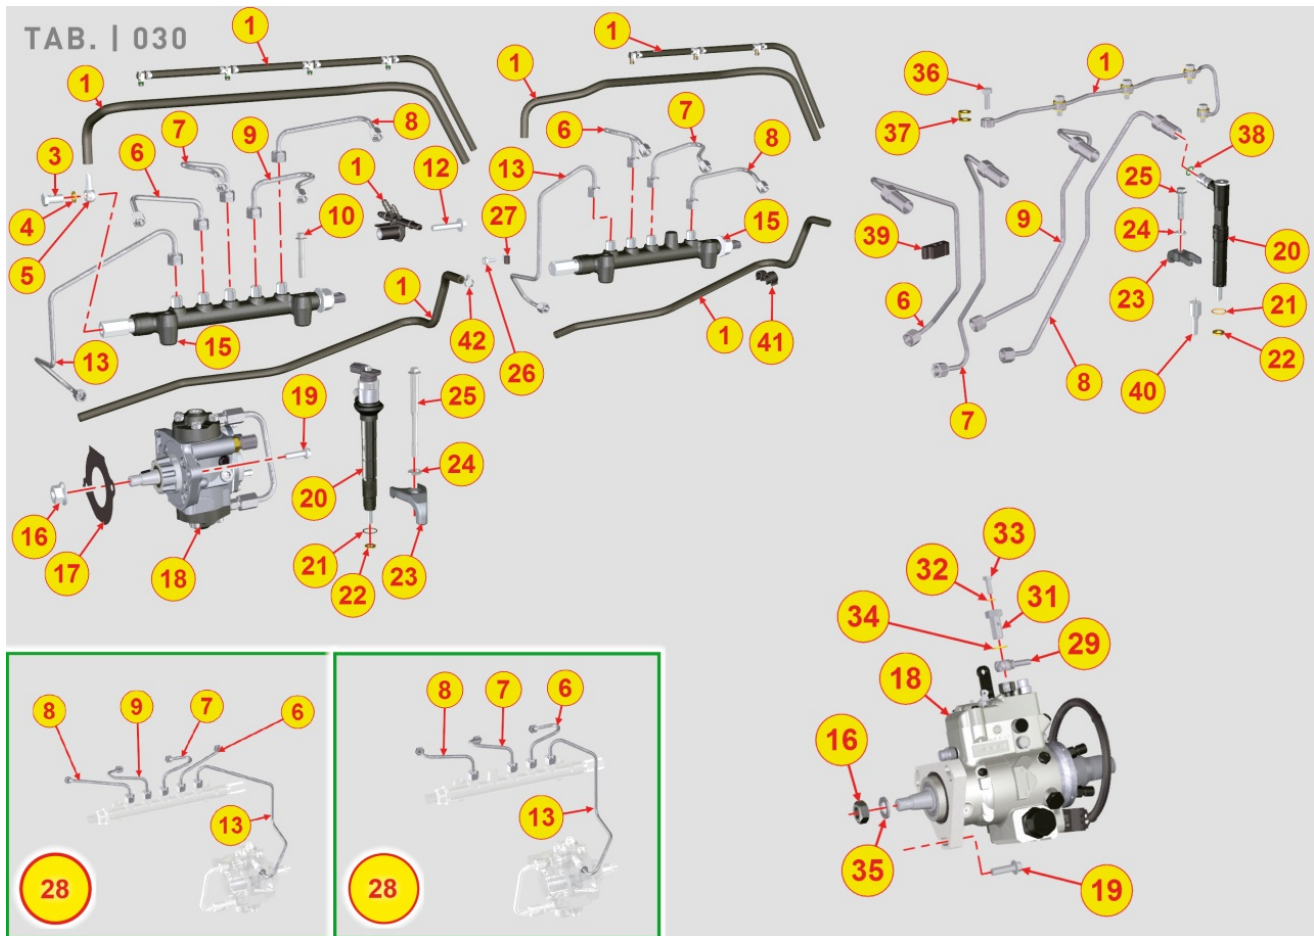

8030700460 - INJECTION SYSTEM

Pos	Kit	Included In	Code	Description	Qty	Old Code	Tech. Info
1	(C)		ED0095712820-S	FUEL TUBE	1		
6			ED0093763670-S	HP FUEL PIPE CYL.4	1		
7			ED0093763660-S	HP FUEL PIPE CYL.3	1		
8			ED0093763640-S	HP FUEL PIPE CYL.1	1		
9			ED0093763650-S	HP FUEL PIPE CYL.2	1		
16			ED0032402050-S	HEXAG.NUT M14X1,5 WITH FLANGE	1		
18			ED0065905150-S	INJECTION PUMP	1		
19			ED0017702230-S	HEXAG.HEAD SCREW M8X28 DRILOC	3		
20	(B)		ED0050107480-S	STANAD.INJ.KDI1903M TRACTOR	4		
21			ED0012004100-S	O-RING TYPE ORM 0170-15	4		
22			ED0046701430-S	INJECTORS GASKET	4		
23			ED0085463830-S	HIGH PRESSURE INJECTION PUMP	4		
24			ED0076253780-S	RONDELLA SMUSSATA	4		
25			ED0017701780-S	SCREW	4		
29			ED0072701090-S	UNION	1		
31			ED0019010310-S	UNION BOLT	1		
32			ED0046700010-S	GASKET	1		
33			ED0090800370-S	USE ED0019011710-S SCREW	1		
34			ED0046700600-S	C.GASKET	2		
36		(C)	ED0019012020-S	CAPSCREW M6X1	5		
37		(C)	ED0046701750-S	GASKET	5		
40		(B)	ED0065318600-S	NOZZLE	3/4