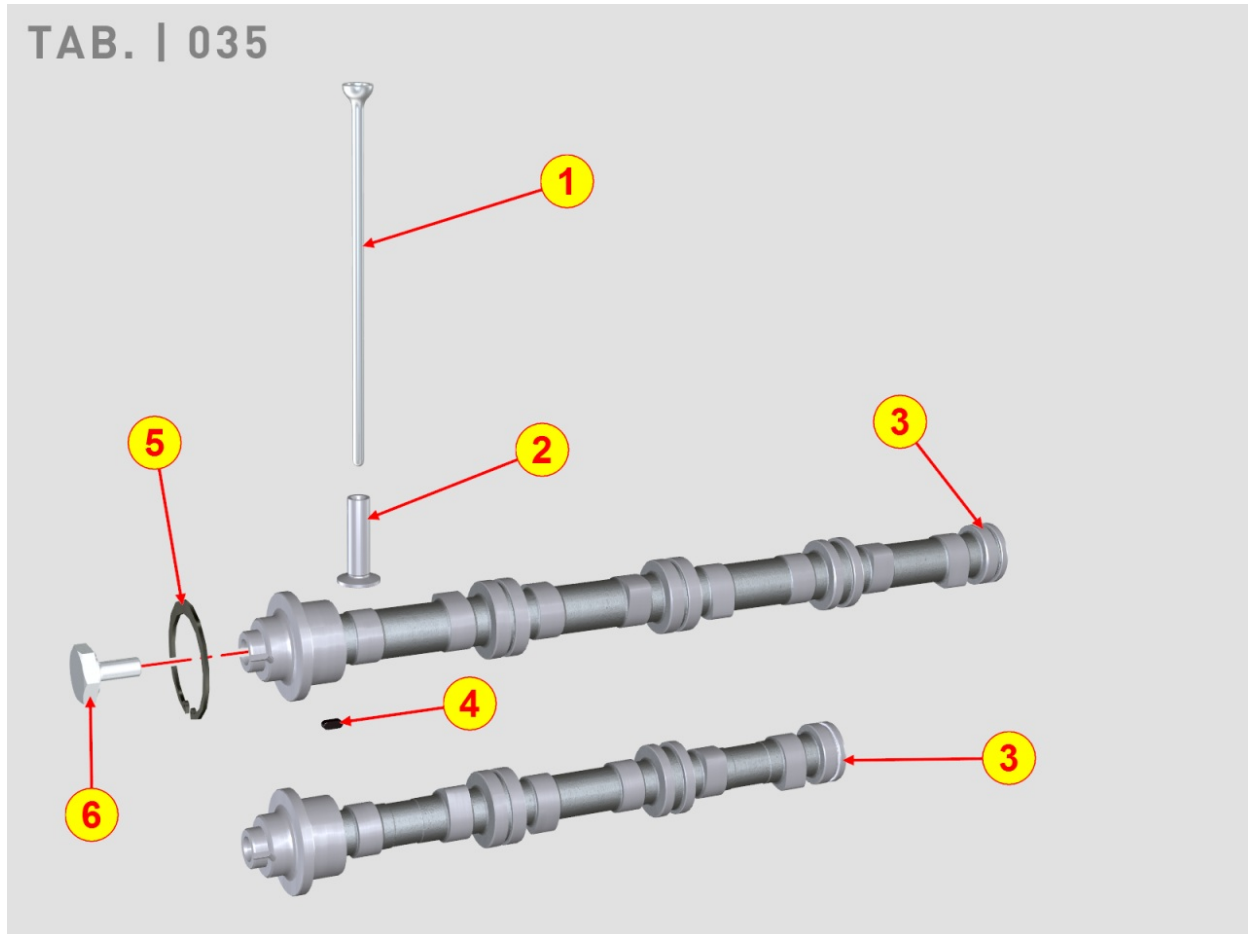

Pos	Kit	Included In	Code	Description	Qty	Old Code	Tech. Info
41			ED0036172530-S	CLAMP	1		

8035700080 - CAMSHAFT

TAB. | 035

Pos	Kit	Included In	Code	Description	Qty	Old Code	Tech. Info
1			ED0014101980-S	PUSHROD	6		
2			ED0072151780-S	TAPPET	6		
3			ED0010100380-S	CAMSHAFT	1		
4			ED0022000020-S	KEY	1		
5			ED0012400570-S	ANELLO SEEG./SNAP R. N 10	1		
6			ED0017801040-S	BOLT	1		