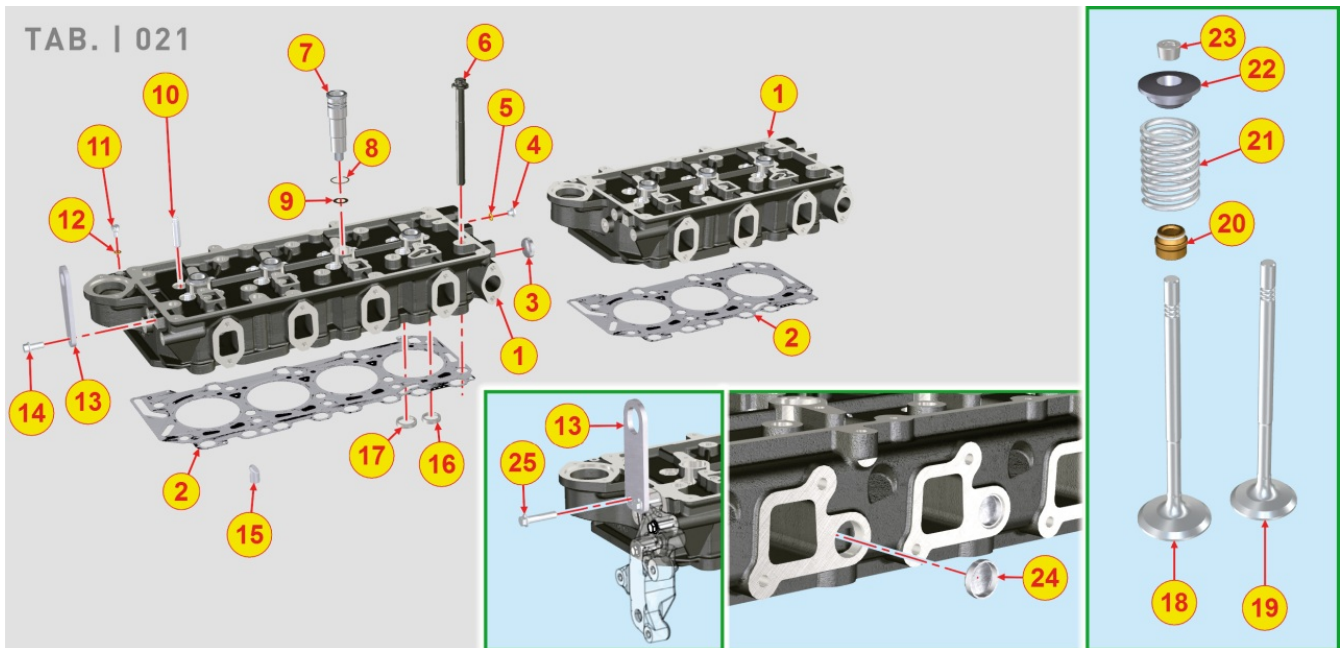

8021700440 - CYLINDER HEAD

Pos	Kit	Included In	Code	Description	Qty	Old Code	Tech. Info
1	(A)		ED0092019650-S	CYLINDER HEAD ASSY KDI1903	1		
2			ED0047310010-S	CYLINDER HEAD GASKET	1		
2			ED0047310020-S	GUARNIZIONE TESTA SP 0.95 HD19	1		
2			ED0047310030-S	GUARNIZIONE TESTA SP 1.05 HD19	1		
3		(A)	ED0089900220-S	CAP	1		
6			ED0098202380-S	CYLINDER HEAD FIXING SCREW	8		
7		(A)	ED0021101400-S	INJECTOR SLEEVE	3		
8		(A)	ED0012004090-S	O-RING TYPE ORM 0230-15	6		
9		(A)	ED0046701470-S	INJECTOR SLEEVE GASKET	3		
10		(A)	ED0048452830-S	VALVE GUIDE	12		
11			ED0090800370-S	USE ED0019011710-S SCREW	1		
12			ED0046700010-S	GASKET	1		
13			ED0085464680-S	BRACKET	2		
14			ED0017701110-S	BOLT	4		
15			ED0019705140-S	THIMBLE	2		
16		(A)	ED0080003480-S	EXHAUST VALVE SEAT	6		
17		(A)	ED0080003470-S	INTAKE VALVE SEAT	6		
18		(A)		803670...0			
19		(A)		803670...0			
20		(A)		803670...0			
21		(A)		803670...0			
22		(A)		803670...0			
23		(A)		803670...0			
24		(A)	ED0090801080-S	PLUG	2