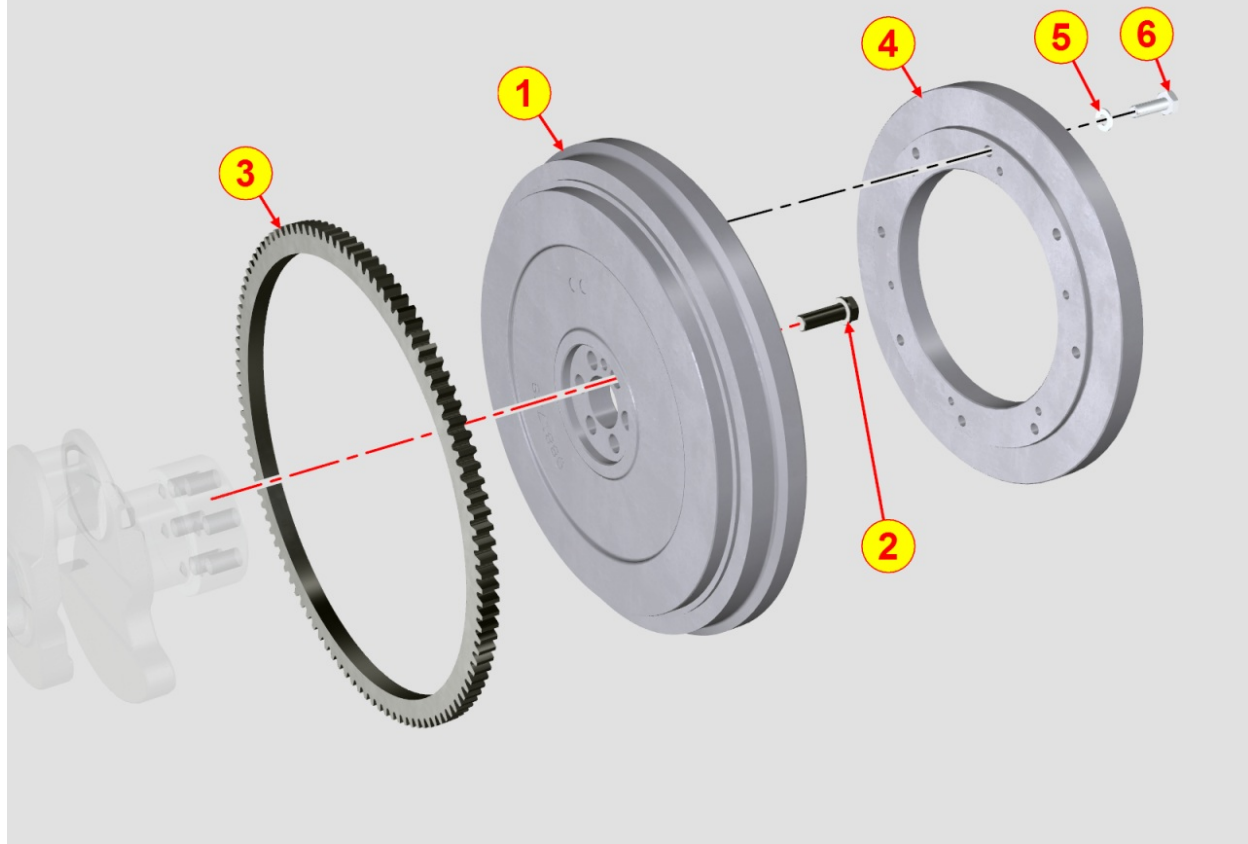

8012700090 - FLYWHEEL

TAB. | 012

Pos	Kit	Included In	Code	Description	Qty	Old Code	Tech. Info
2			ED0018620890-S	BOLT	6		
3		(A)	ED0028162450-S	RING GEAR	1