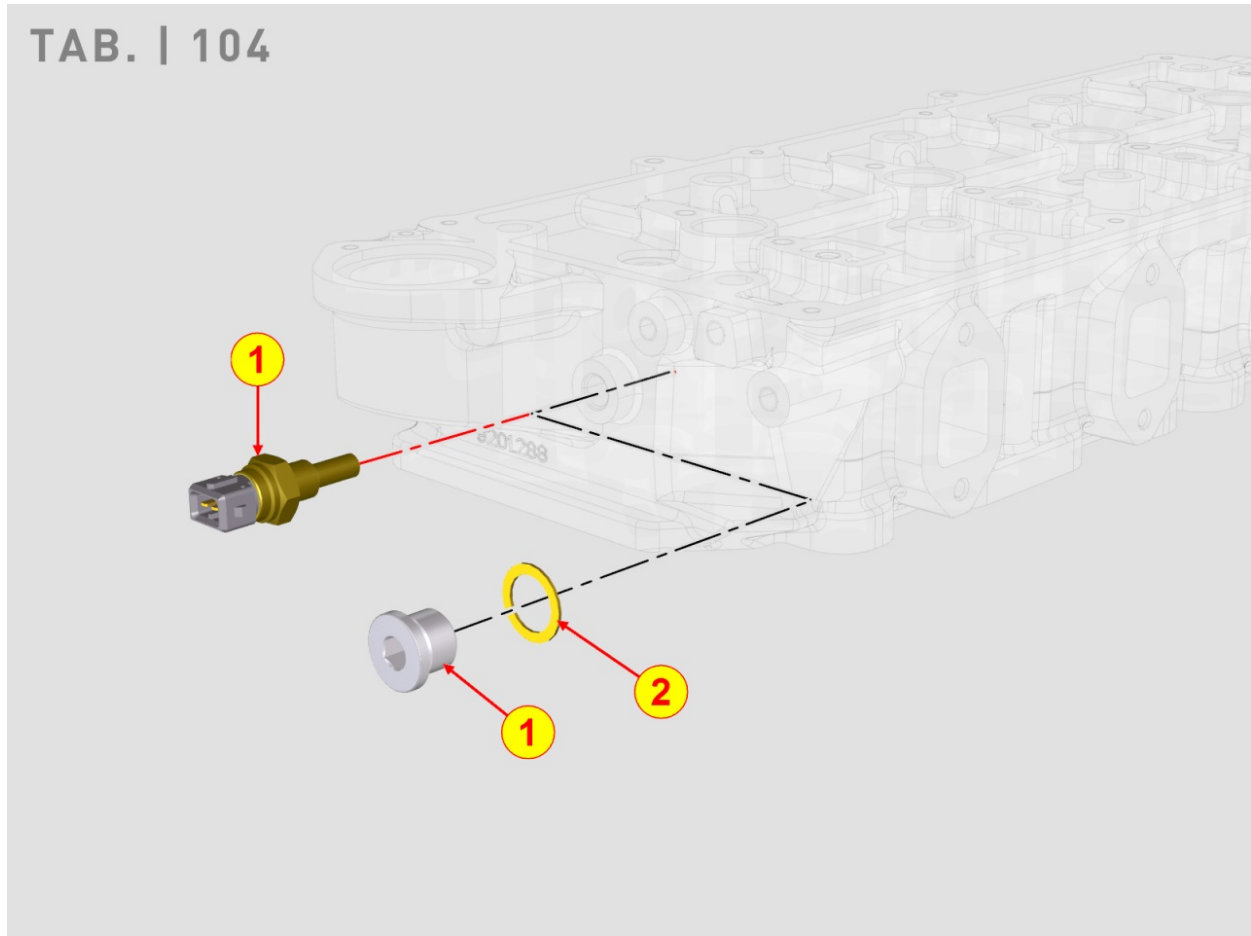

8104700030 - TEMPERATURE SWITCHES

TAB. | 104

Pos	Kit	Included In	Code	Description	Qty	Old Code	Tech. Info
1			ED0090150050-S	CAP	1		
2			ED0046700600-S	C.GASKET	1