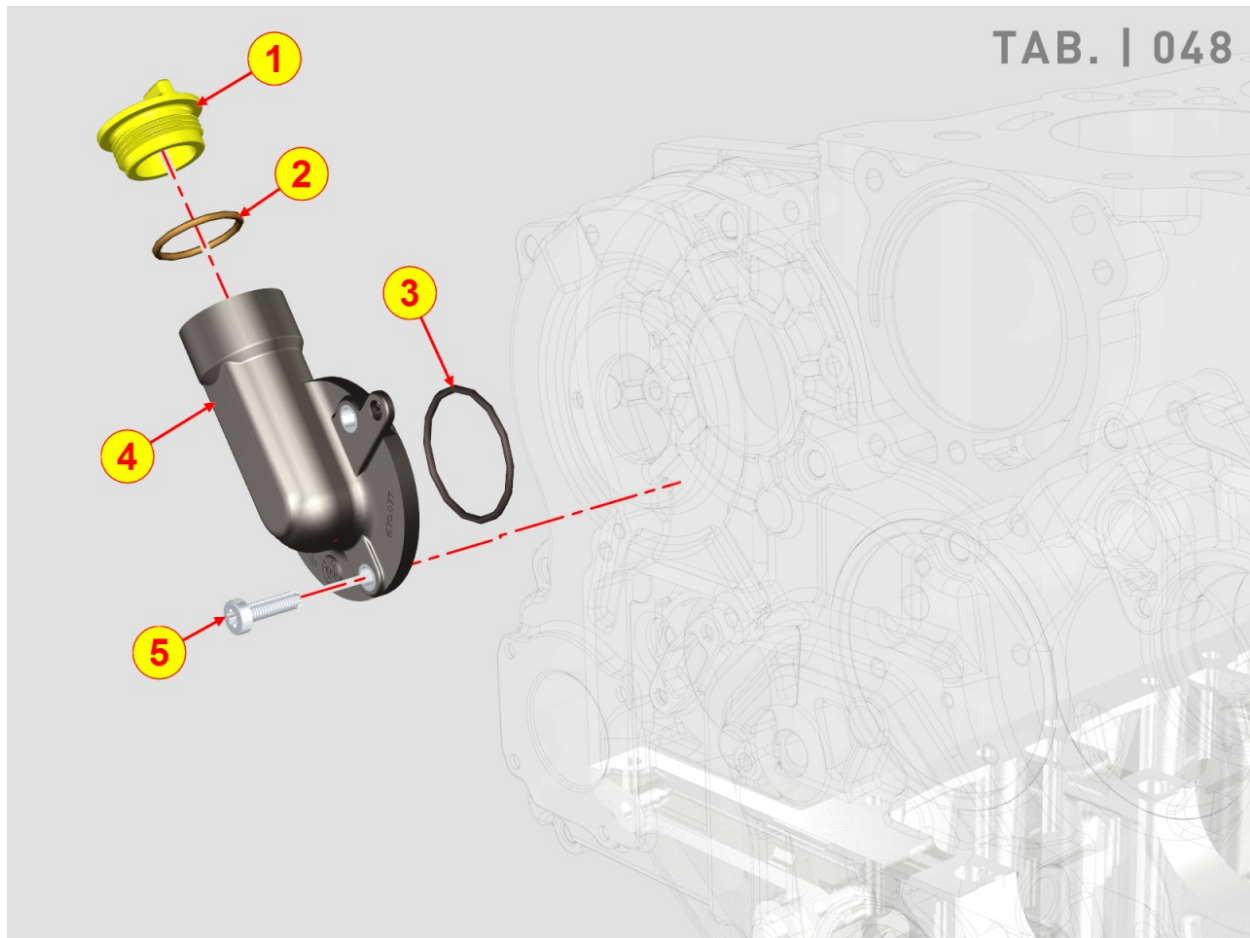

8048700030 - OIL FILLING KIT

Pos	Kit	Included In	Code	Description	Qty	Old Code	Tech. Info
1			ED0090321290-S	PLUG	1		
2			ED0012000820-S	O RING	1		
3			ED0012010980-S	O RING 3168	1		
4			ED0015700770-S	OIL FILL ASSY	1		
5			ED0097610460-S	SELF TAPPING SCREW M6X20	3