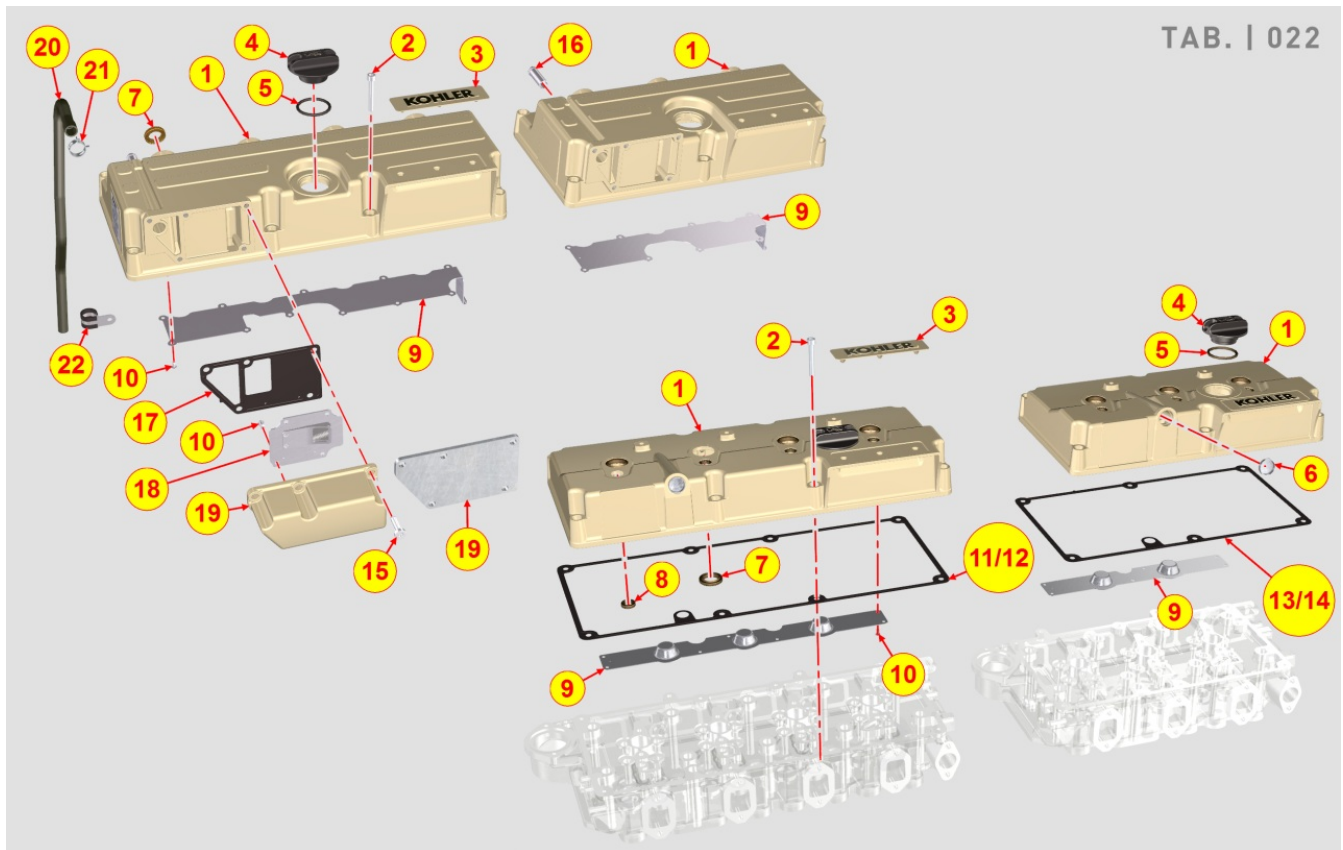

8022700150 - HEAD COVER

Pos	Kit	Included In	Code	Description	Qty	Old Code	Tech. Info
1	(A)		ED0021258330-S	COMPLETE ROCKER ARM COVER	1		
2			ED0097320160-S	CAPSCREW	8		
4		(A)	ED0090321350-S	CAP	1		
5		(A)	ED0012000150-S	O RING	1		
6		(A)	ED0090801080-S	PLUG	1		
7		(A) (B)	ED0012135700-S	SEAL RING 20,2x30x4/5,5	4		
8		(A) (B)	ED0012135710-S	SEAL RING 10X18X4	8		
10		(A)	ED0074810640-S	RIVET D.4,37X6,4	7		
11		(B)	ED0082051370-S	COV.HEAD GASK.-OR SET 2504 M	1		
11		(B)	ED0082051350-S	COV.HEAD GASK.-OR SET 2504 TCR	1		
12			ED0082051320-S	HEAD/FUEL SYSTEM GASKET SET KDI 2504	1		
13		(B)	ED0082051340-S	COV.HEAD GASK.-OR SET 1903 TCR	1		
13		(B)	ED0082051360-S	COV.HEAD GASK.-OR SET 1903 M	1		
14			ED0082051310-S	HEAD/FUEL SYSTEM GASKET SET KDI 1903	1