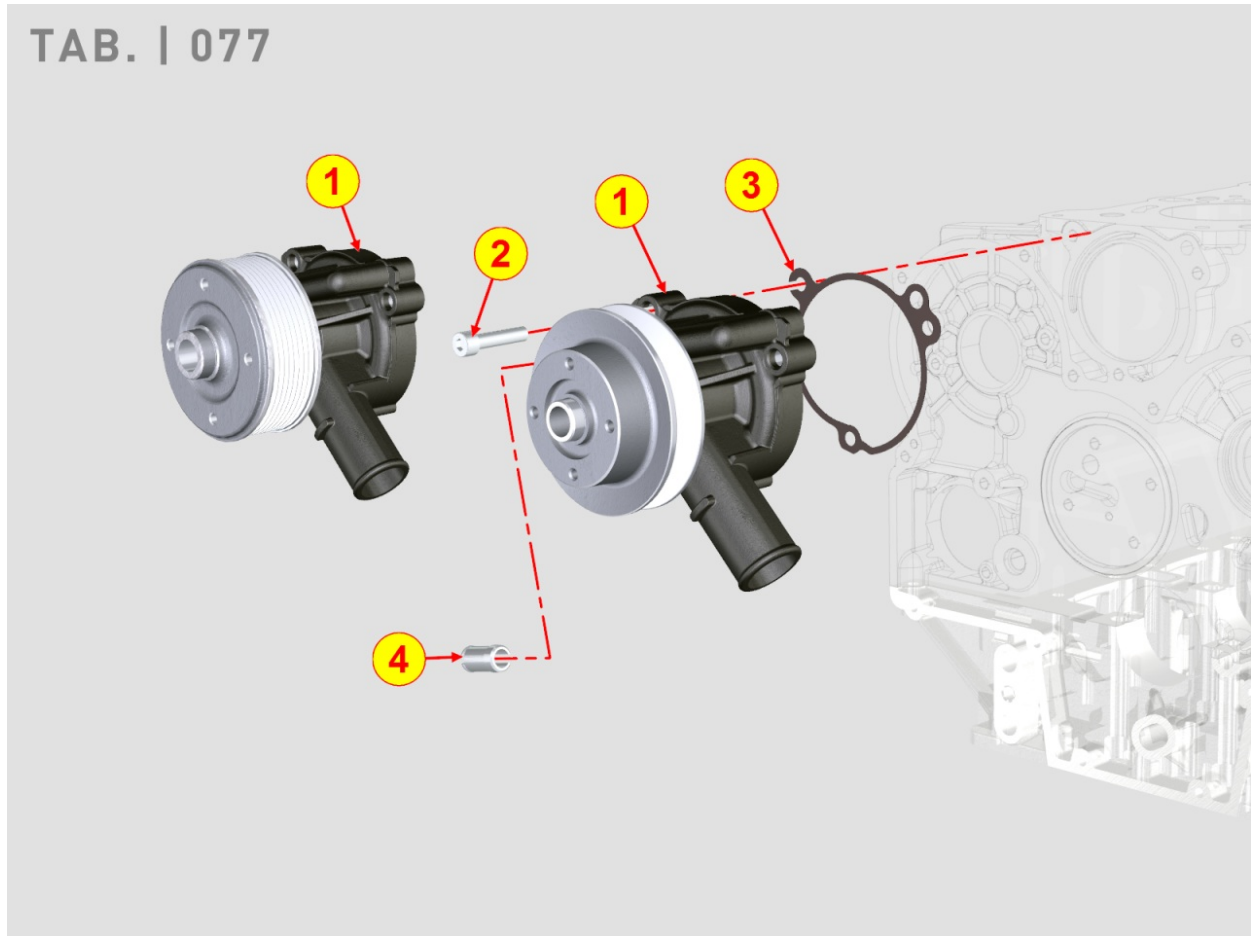

8077700060 - WATER PUMP

TAB. | 077

Pos	Kit	Included In	Code	Description	Qty	Old Code	Tech. Info
1	(A)		ED0065845320-S	WATER PUMP ASS.Y KDI TCR	1		
2			ED0097320630-S	CAPSCREW	3		
3		(A)	ED0045802460-S	WATER PUMP GASKET	1		
4			ED0072850010-S	WATER CONNECTION	1