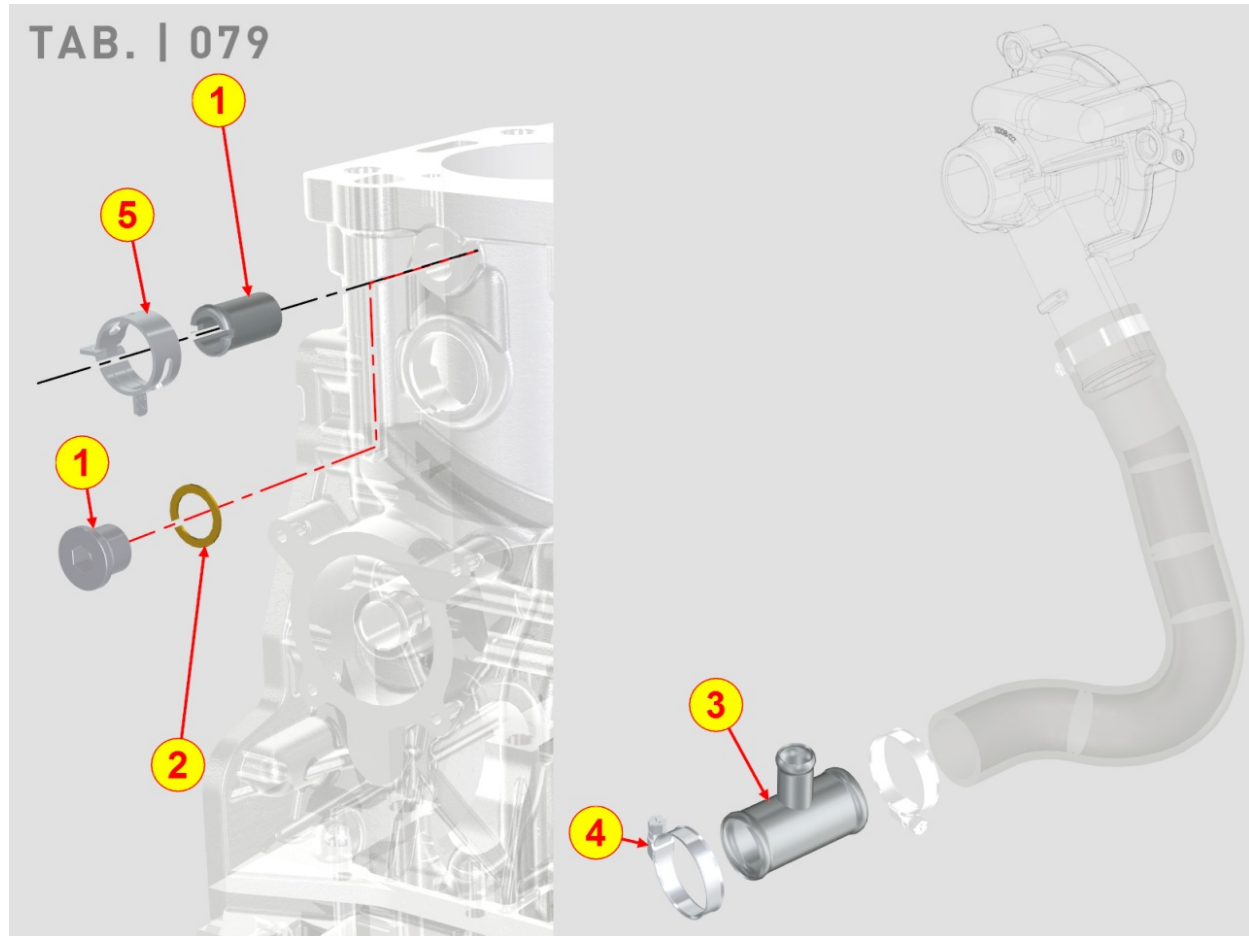

8079700010 - FITTING FOR CAB HEATING

Pos	Kit	Included In	Code	Description	Qty	Old Code	Tech. Info
1			ED0090400310-S	CAP	1		
2			ED0046700190-S	GASKET	1