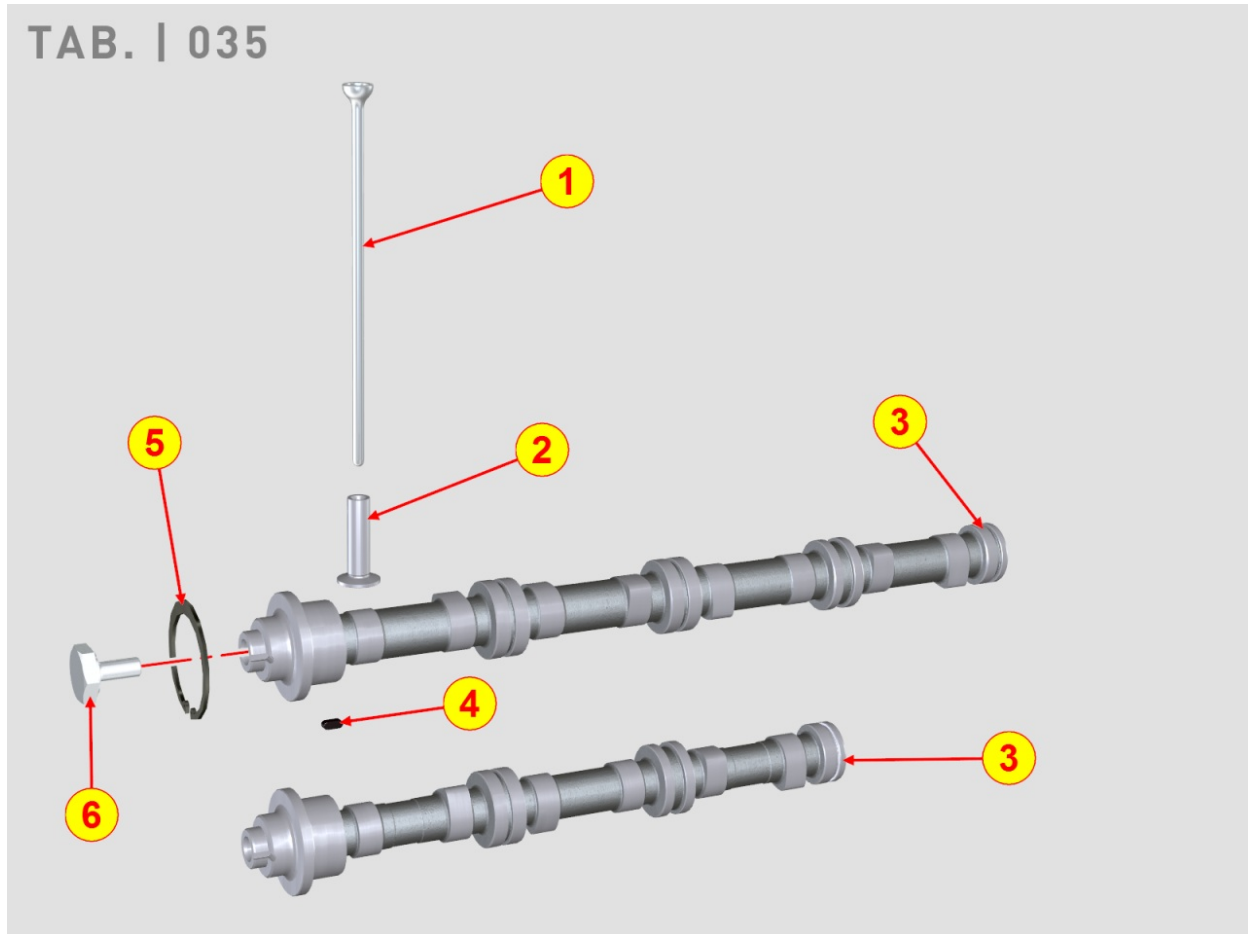

Pos	Kit	Included In	Code	Description	Qty	Old Code	Tech. Info
41			ED0036172510-S	CLAMP	3		
41			ED0036172530-S	CLAMP	1		

8035700100 - CAMSHAFT

TAB. | 035

Pos	Kit	Included In	Code	Description	Qty	Old Code	Tech. Info
1			ED0014101980-S	PUSHROD	8		
2			ED0072151780-S	TAPPET	8		
3			ED0010119950-S	CAMSHAFT KDI2504	1		
4			ED0022000020-S	KEY	1		
5			ED0012400570-S	ANELLO SEEG./SNAP R. N 10	1		
6			ED0017801040-S	BOLT	1		