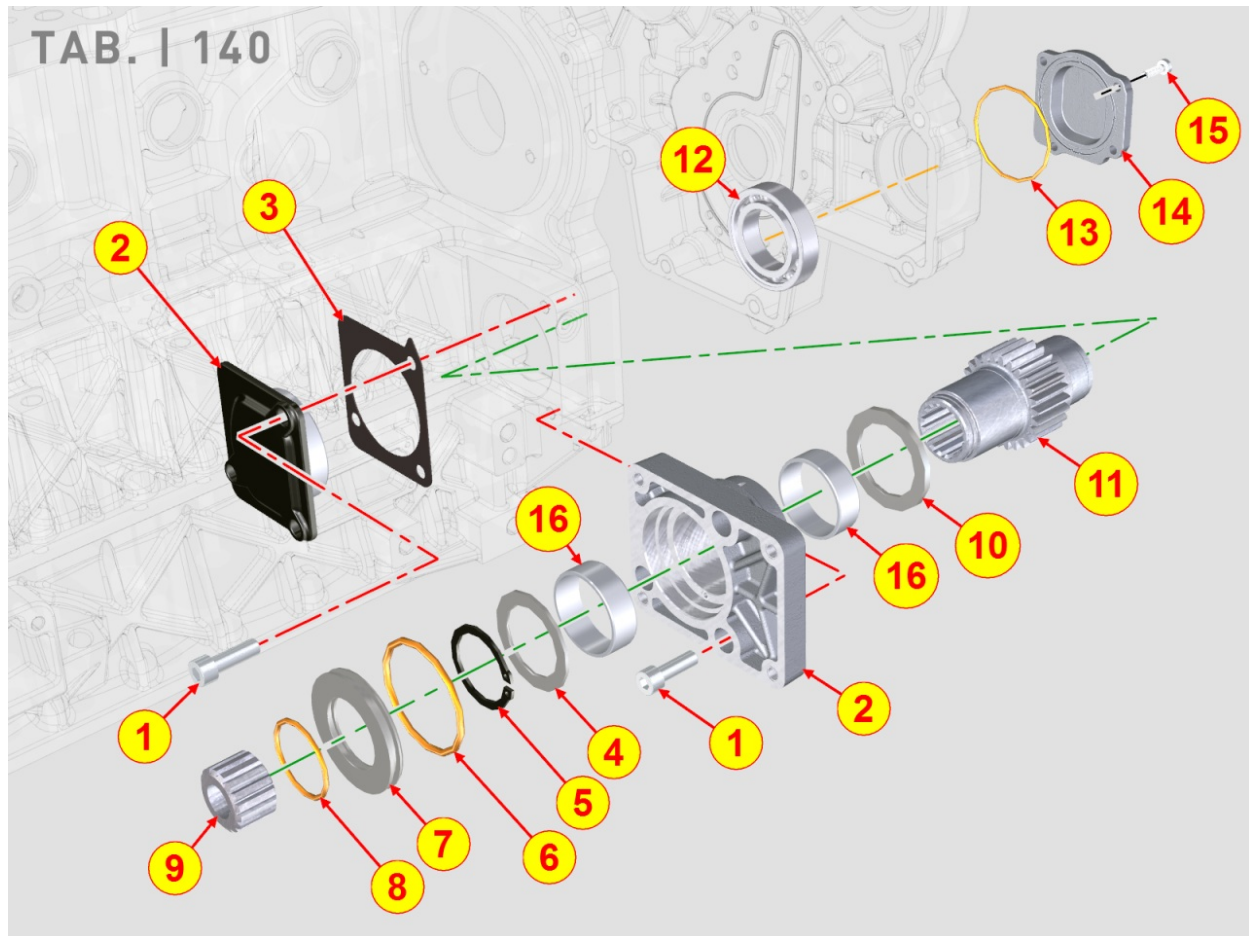

8140700010 - HYDRAULIC PUMP ADAPTER ON 3rd PTO

Pos	Kit	Included In	Code	Description	Qty	Old Code	Tech. Info
1			ED0097304550-S	SCREW M8X25	3		
2	(A)		ED0026500670-S	MACHINED 3PTO COVER	1		
3			ED0045802550-S	3RD PTO GASKET	1