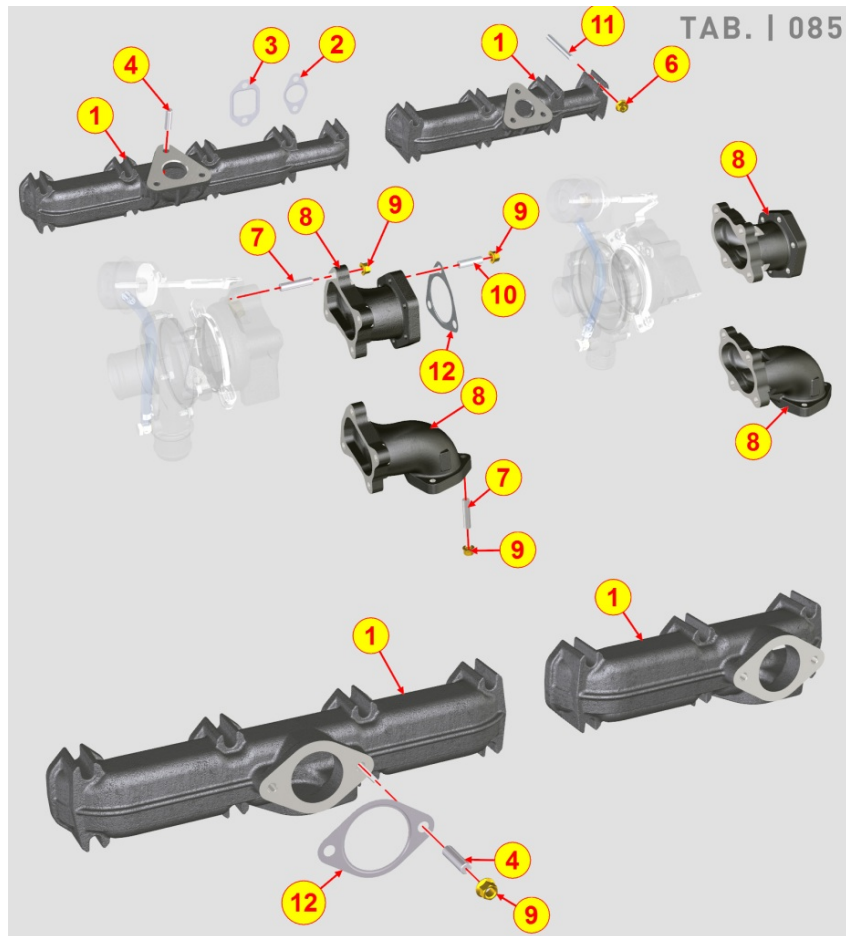

8085700040 - EXHAUST GAS MANIFOLD

Pos	Kit	Included In	Code	Description	Qty	Old Code	Tech. Info
1			ED0024865690-S	MACH.EXHAUST MANIFOLD KDI2504M	1		
3			ED0044201260-S	EXHAUST MANIFOLD GASKET	4		
4			ED0067802150-S	STUD 8X1,25X20	2		
6			ED0032402100-S	FLANGED NUT M8X1,25	8		
9			ED0032401630-S	HEX.NUT	2		
11			ED0067802170-S	STUD 8X1,25X55	8		
12			ED0044201320-S	TURBOCHARGER FLANGE GASKET	1