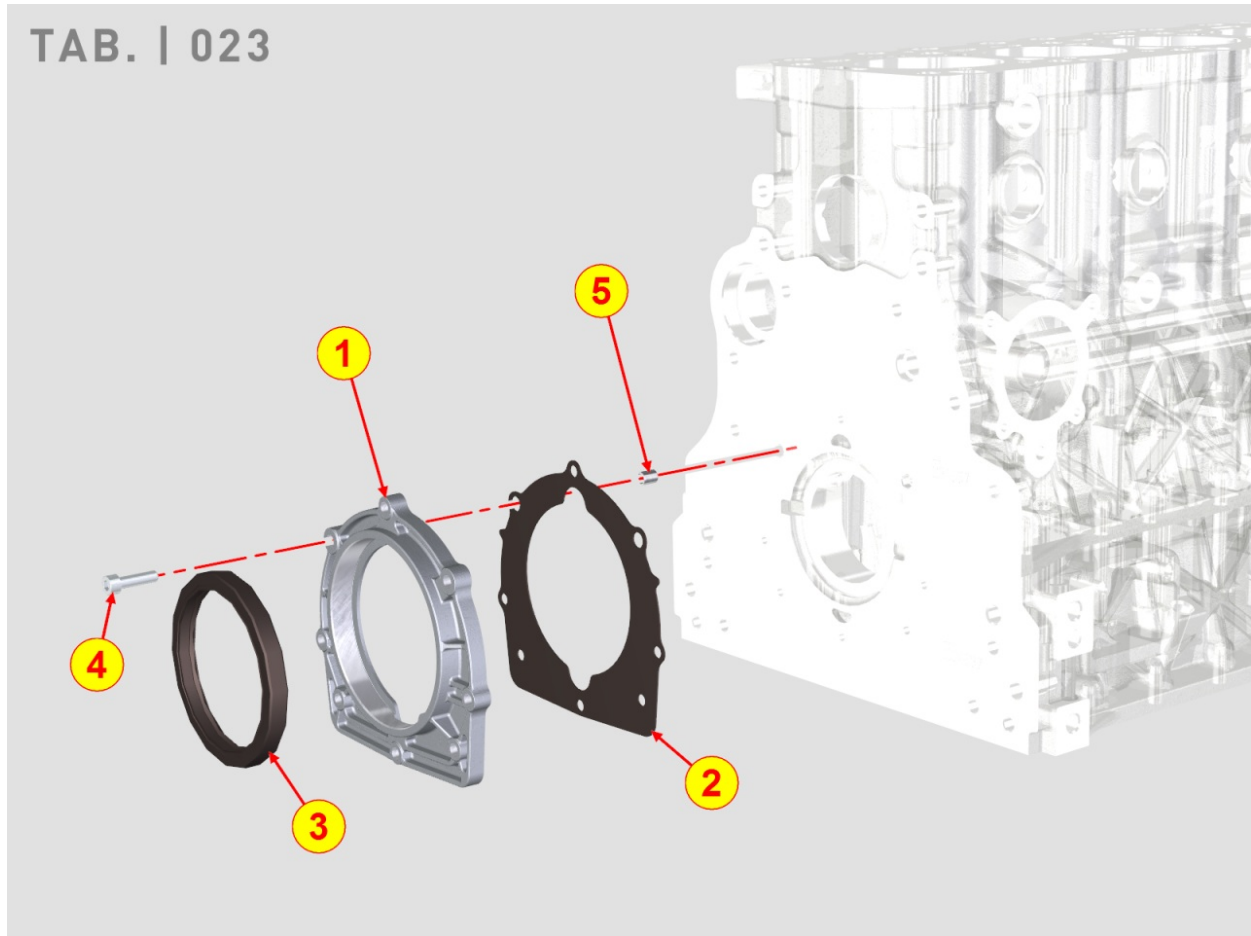

8023700040 - FLYWHEEL SIDE SUPPORT

TAB. | 023

Pos	Kit	Included In	Code	Description	Qty	Old Code	Tech. Info
1	(A)		ED0037901230-S	FLANGE ASS. WITH GASK. KDI	1	ED0037901210-S	
2		(A)	ED0045011690-S	OIL SEAL FLANGE GASKET	1		
3		(A)	ED0012135470-S	OIL SEAL CHO 83X100X10	1		
4			ED00992R0460-S	SCREW	8		
5			ED0019704560-S	BUSSOLA/SLEEVE N 10	2