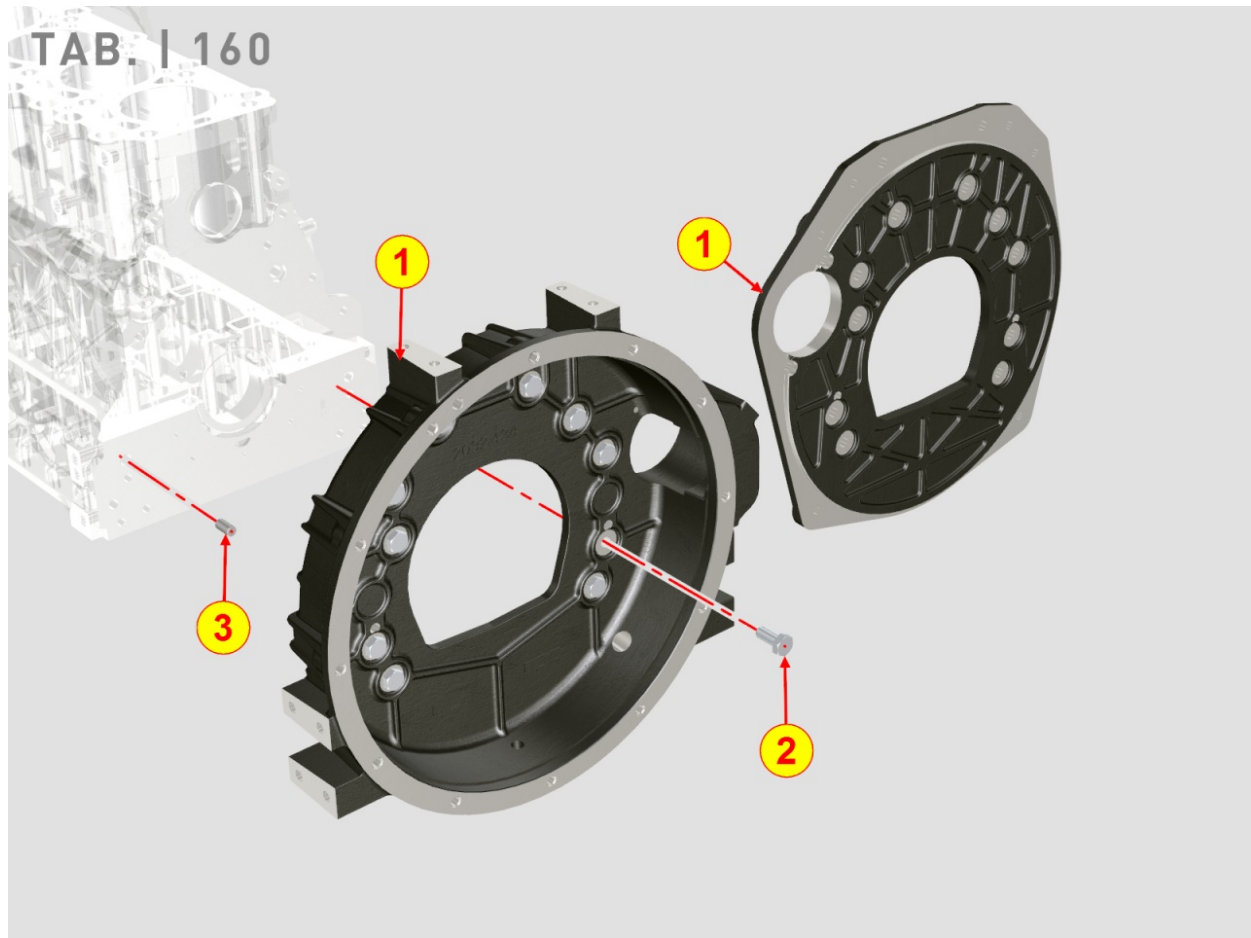

8155700010 - T-MAP SENSOR

TAB. | 155

Pos	Kit	Included In	Code	Description	Qty	Old Code	Tech. Info
1			ED0097610450-S	SELF TAPPING SCREW M6X16	2		
2			ED0080891620-S	T-MAP SENSOR	1		

8160700080 - ENGINE BELL / BACKPLATE