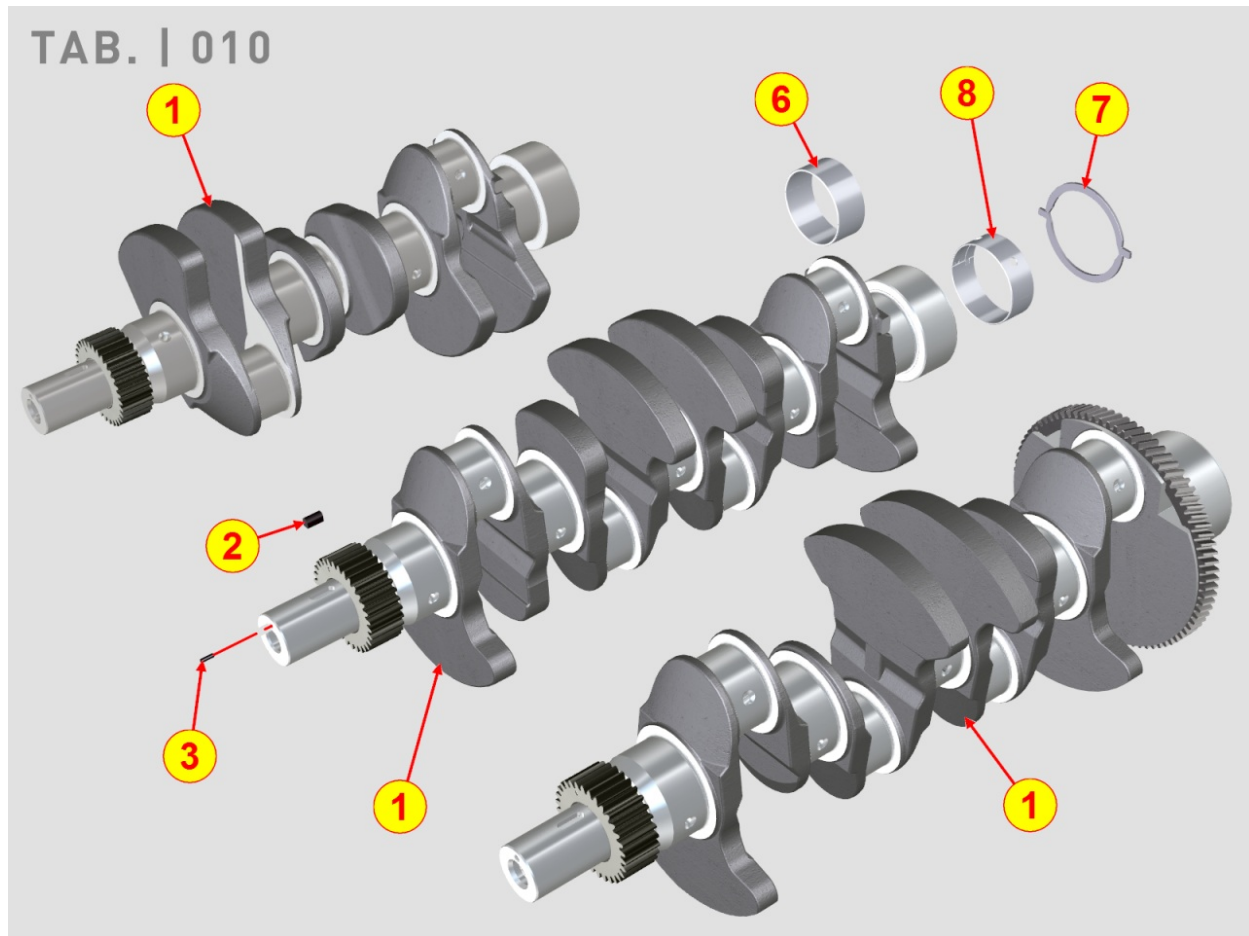

Engine Parts Table

Index	Description
8160700080	ENGINE BELL / BACKPLATE

8010700060 - CRANKSHAFT

Pos	Kit	Included In	Code	Description	Qty	Old Code	Tech. Info
1	(A)		ED0010508860-S	CRANKSHAFT KDI2504 S/P ASS.Y (W.O.PTO)	1		
2		(A)	ED0022801550-S	KEY	1		
3		(A)	ED0084000480-S	PARAL.PIN	1		
6		(A)		801170...0			
7		(A)		802070...0			
8		(A)		802070...0			