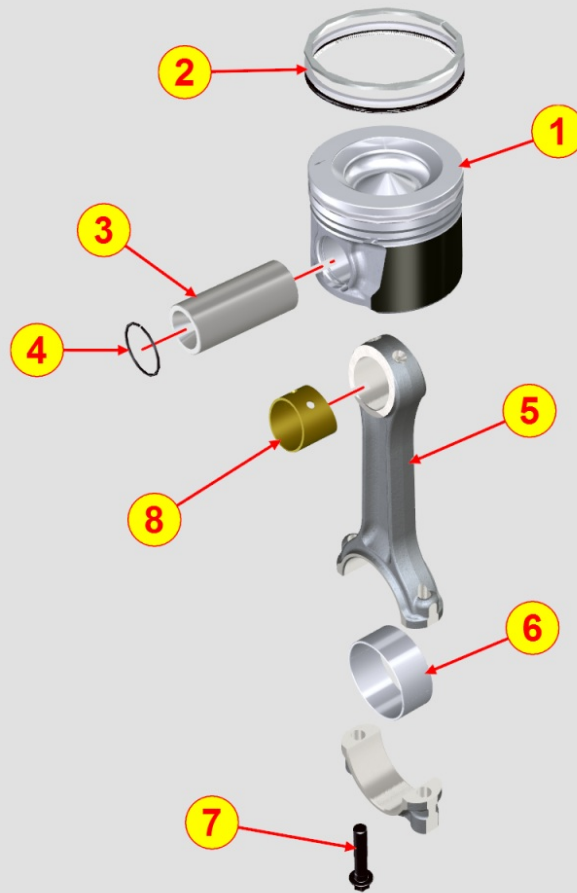

8011700220 - PISTON / CONNECTING ROD

TAB. | 011

Pos	Kit	Included In	Code	Description	Qty	Old Code	Tech. Info
1	(A)		ED0065020890-S	PISTON ASS.Y STANDARD KDI TCR	3		
2		(A)	ED0082112900-S	RINGS SET STANDARD KDI TCR	3		
3		(A)	ED0084801220-S	PIN PISTON	3		
4		(A)	ED0011750970-S	RETAINER RING	6		
5	(B)		ED0015263150-S	CONNECTING ROD	3		
6			ED0016401550-S	CONN. ROD BEARING STANDARD KDI	3/4		
7		(B)	ED0017801810-S	SCREW M10X1X50	6/8		
8		(B)	ED0016300580-S	CONROD SMALL END BUSH	3/4