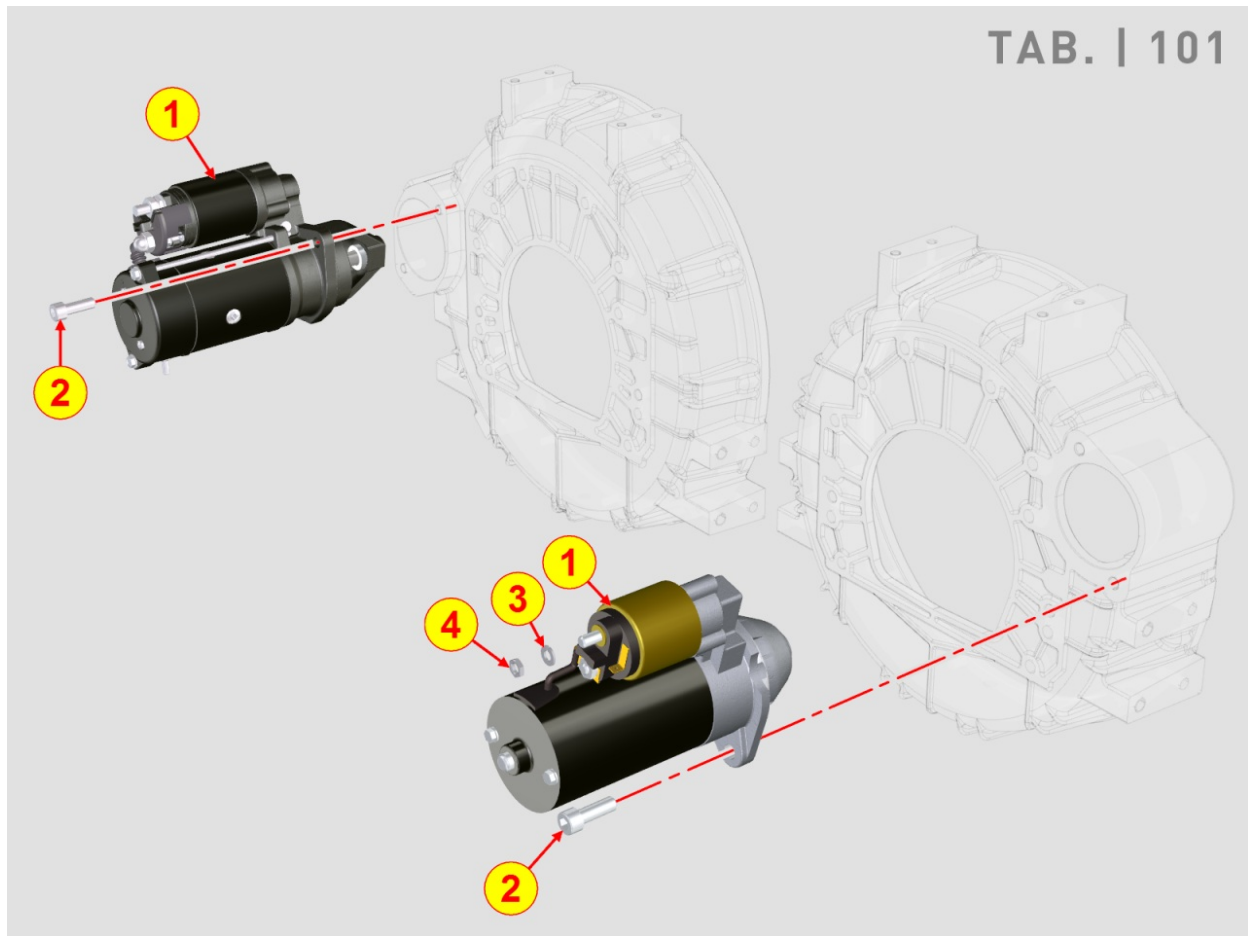

8101700010 - STARTING MOTOR

Pos	Kit	Included In	Code	Description	Qty	Old Code	Tech. Info
1			ED0058402810-S	STARTING MOTOR	1		
2			ED0097300450-S	ALLEN SCREW	2		
3			ED0075650070-S	SP.WASHER	1		
4			ED0032400180-S	HEX.NUT	1