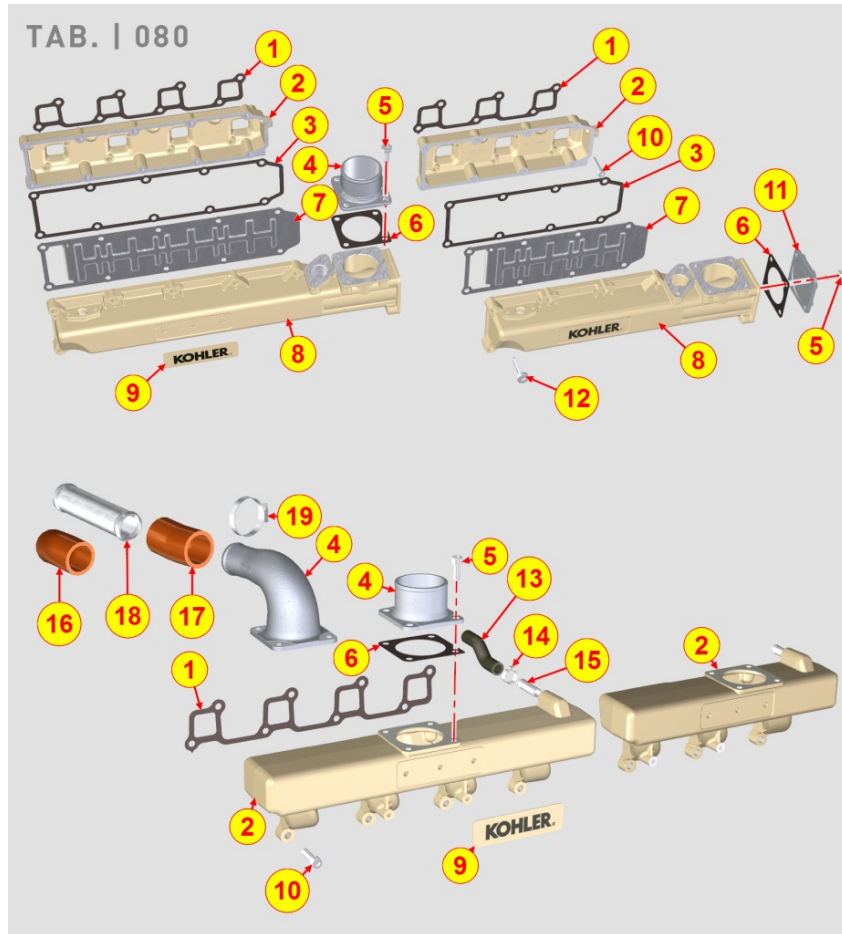

8080700130 - AIR INLET MANIFOLD / AIR FILTER

Pos	Kit	Included In	Code	Description	Qty	Old Code	Tech. Info
1			ED0048200870-S	INTAKE MANIFOLD GASKET	1		
2	(A)		ED0024866070-S	COMPL.INTAKE MANIFOLD KDI2504M	1		
4			ED0038661490-S	INTAKE MANIFOLD FLANGE	1		
5			ED0097320740-S	CAPSCREW	4		
6			ED0048200920-S	INTAKE FLANGE GASKET	1		
10			ED0097320640-S	SCREW	8		
13			ED0095801200-S	OIL BREATHER	1		
14			ED0036301740-S	FASCETTA/CLAMP	2	10	
15	(A)		ED0095800640-S	TUBE	1