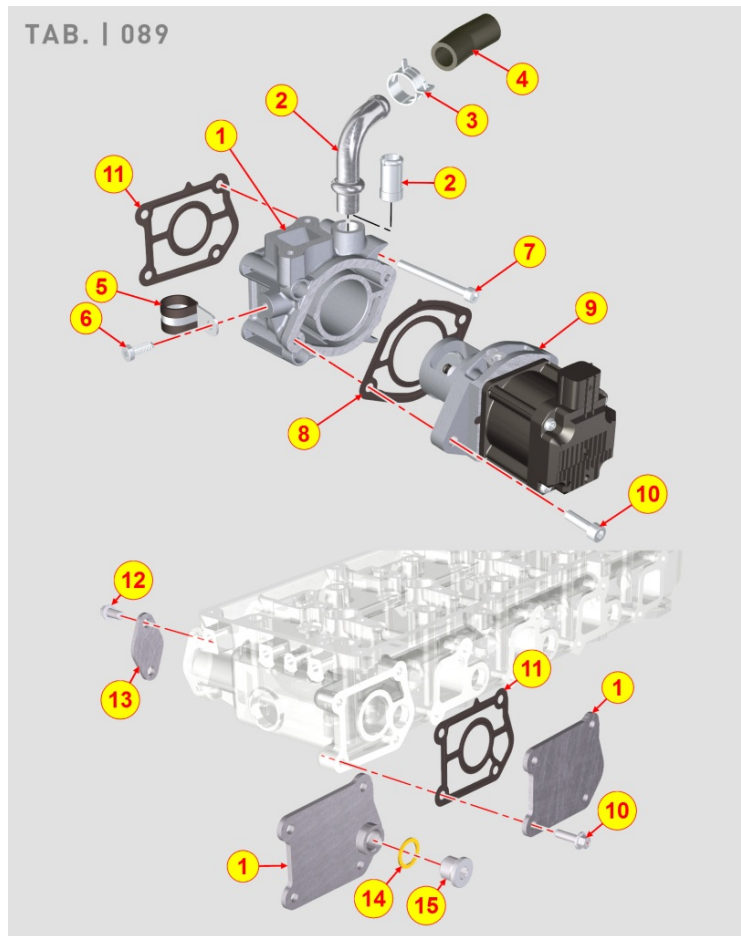

8089700060 - EGR VALVE

Pos	Kit	Included In	Code	Description	Qty	Old Code	Tech. Info
1			ED0063700020-S	PLATE	1		
2		(A)		Pos. 1			
10			ED0017601310-S	BOLT	4		
11			ED0047600670-S	GASKET	1		
12			ED0017701600-S	BOLT	2		
13			ED0063707690-S	EGR LOCKUP FLANGE EXHAUST SIDE	1		
14			ED0046700190-S	GASKET	1		
15			ED0090400310-S	CAP	1		