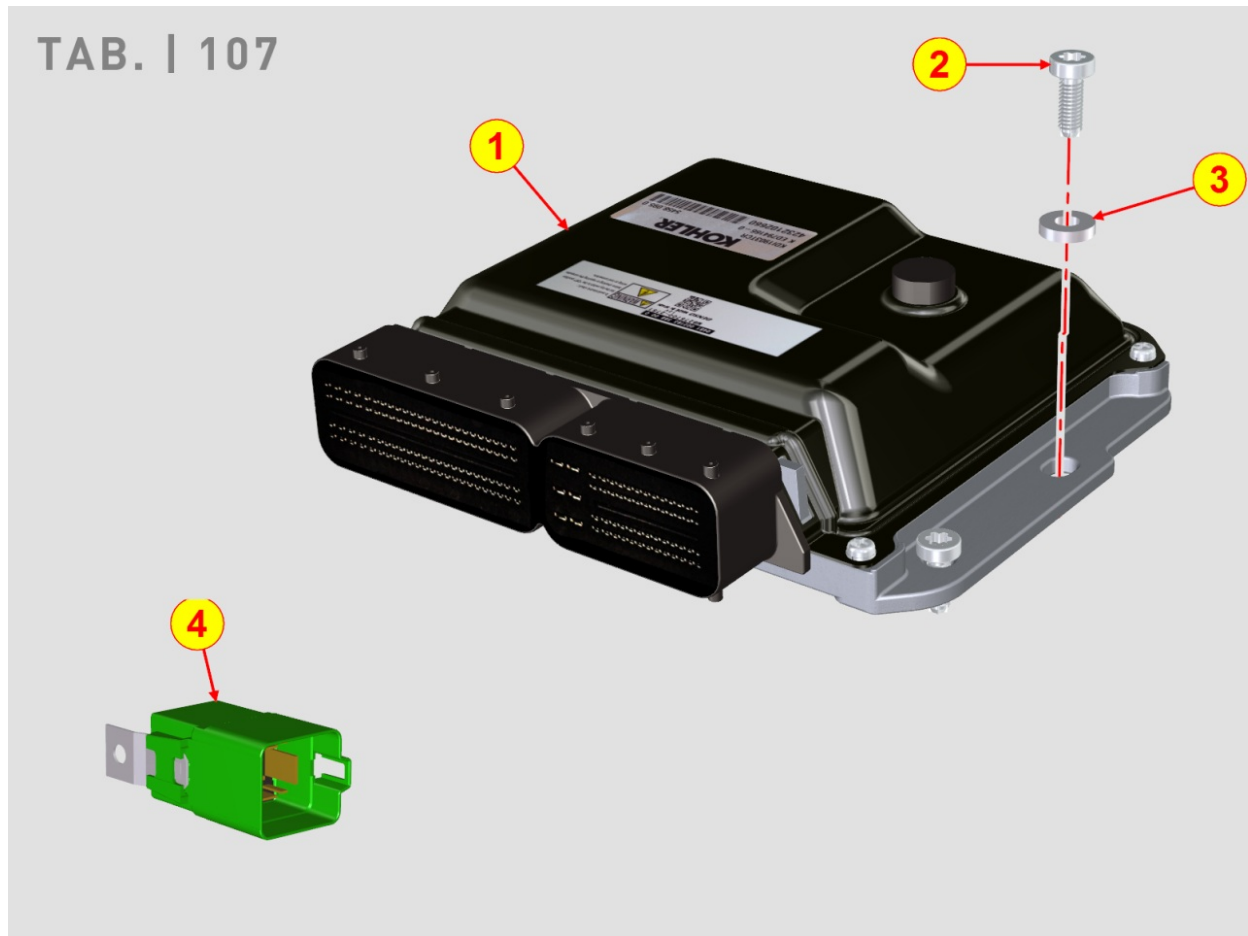

8107700710 - ECU (ELECTRONIC CONTROL UNIT)

Pos	Kit	Included In	Code	Description	Qty	Old Code	Tech. Info
1			ED0021934380-S	CONTROL UNIT	1