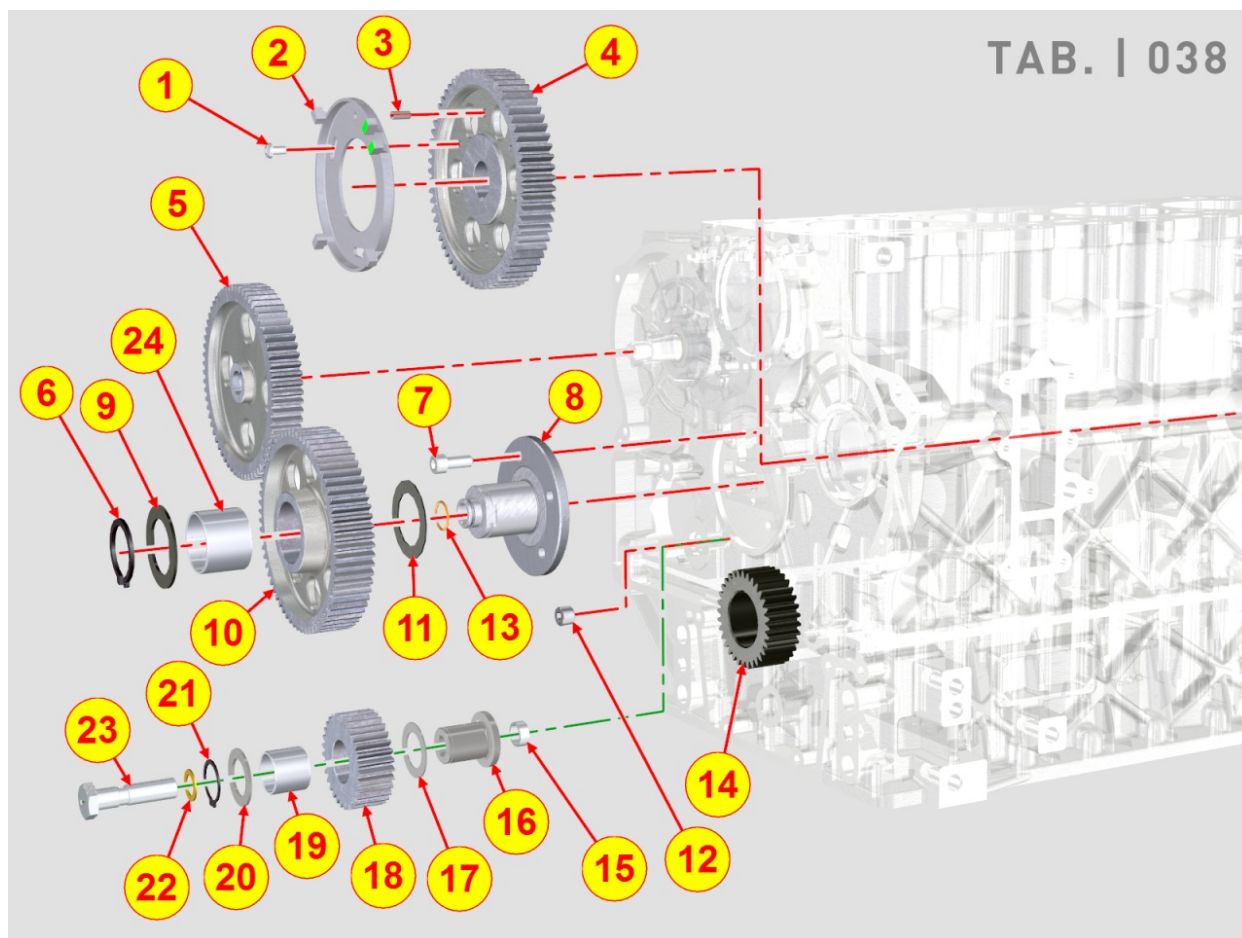

8038700050 - TIMING GEAR

Pos	Kit	Included In	Code	Description	Qty	Old Code	Tech. Info
1		(A)	ED0017702270-S	CAPSCREW M5X10	3		
2		(A)	ED0078151340-S	CAMSH.TIMING WHELL KDI 2504TCR	1		
3		(A)	ED0084000100-S	PIN	1		
4		(A)	ED0049363220-S	CAMSHAFT GEAR	1		
5			ED0049363250-S	INJECTION PUMP GEAR	1		
6			ED0012410700-S	SNAP RING D.36	1		
7			ED0097320740-S	CAPSCREW	4		
8			ED0061301140-S	MACHINED INTERMEDIATE GEAR PIN	1		
9			ED0012571810-S	INTERMED.GEAR SHOULDER RING	1		
10	(B)		ED0049363270-S	ASSY IDLER GEAR	1		
11			ED0012571570-S	THRUST BEARING	1		
12			ED0089650970-S	CAP M14x1,5	1		
13			ED0012002190-S	O RING	1		
14			ED0049363140-S	CRANKSHAFT GEAR	1		
24		(B)	ED0015801540-S	BUSHING	1