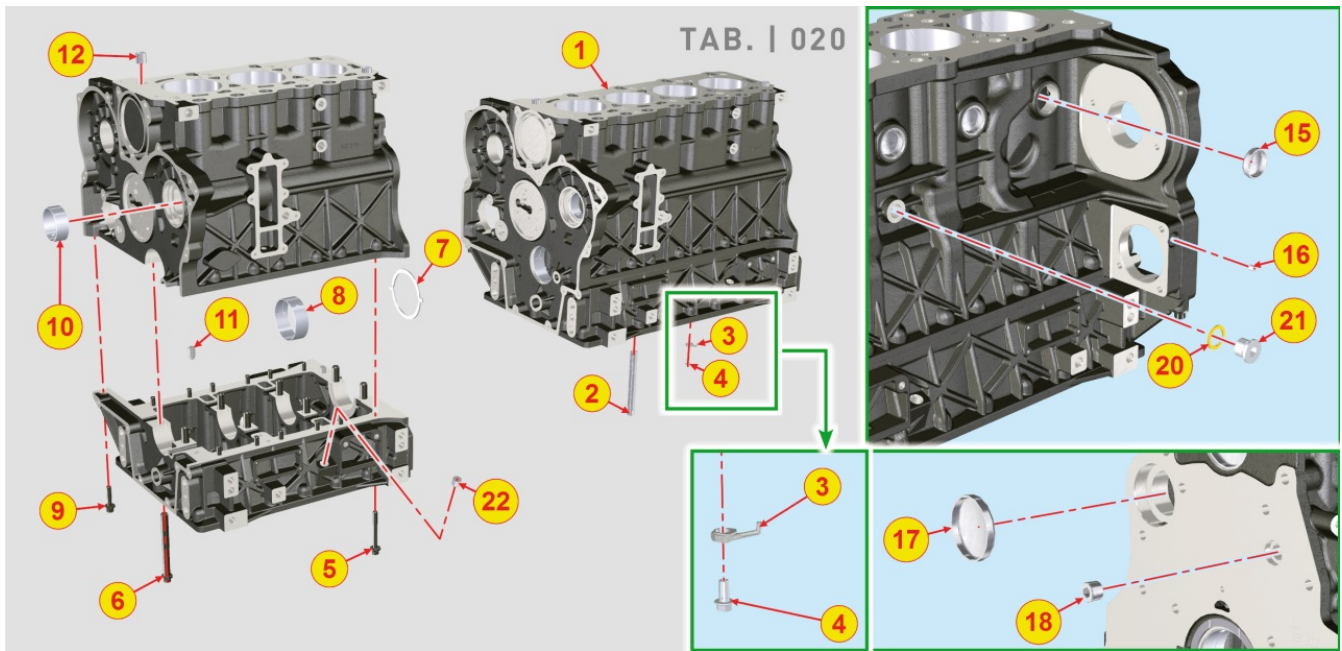

8020700240 - CRANKCASE

Pos	Kit	Included In	Code	Description	Qty	Old Code	Tech. Info
0			ED0082051330-S	CRANKCASE GASKET SET KDI 1903/2504	1		
1	(A)		ED0015113700-S	CRANKCASE KDI2504MT	1		
2			ED0095801170-S	BLOW BY PIPE	2		
3			ED0015700740-S	PISTON COOLER OIL SPRAY UNION	4		
4			ED0084850220-S	PISTON COOLER OIL SPRAY	4		
7			ED0012572800-S	THRUST WASHER STANDARD KDI	2		
8			ED0016112630-S	BEARING STANDARD KDI	4/5		
12			ED0019701410-S	SLEEVE	2		
17			ED0089900540-S	PLUG	2		
18			ED0089650970-S	CAP M14x1,5	1		
20			ED0046700190-S	GASKET	1		
21			ED0090400310-S	CAP	1