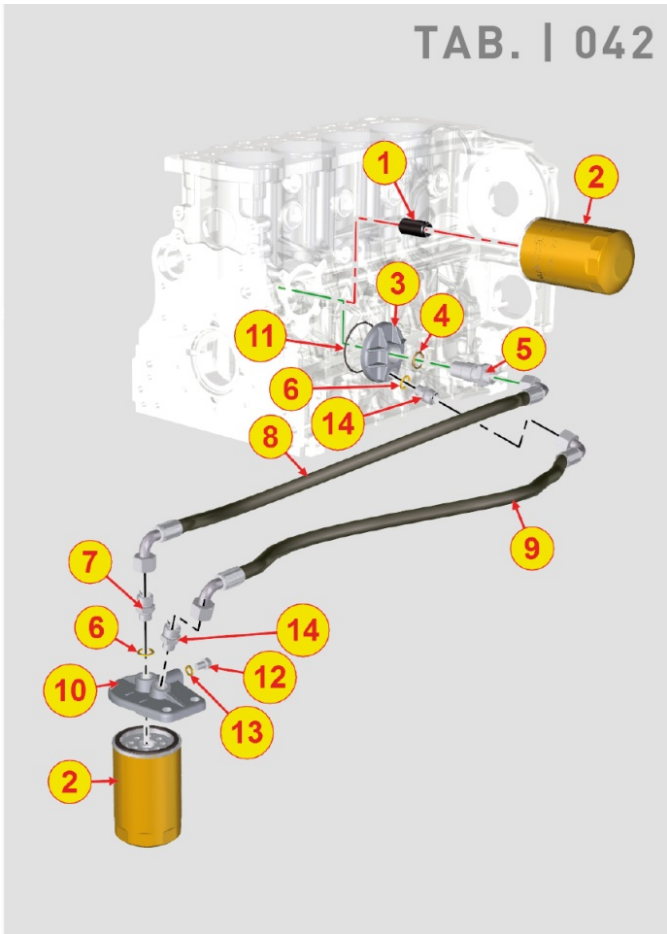

8042700010 - OIL FILTER

Pos	Kit	Included In	Code	Description	Qty	Old Code	Tech. Info
1			ED0072650210-S	UNION	1		
2			ED0021752800-S	OIL CARTRIDGE KOHLER	1