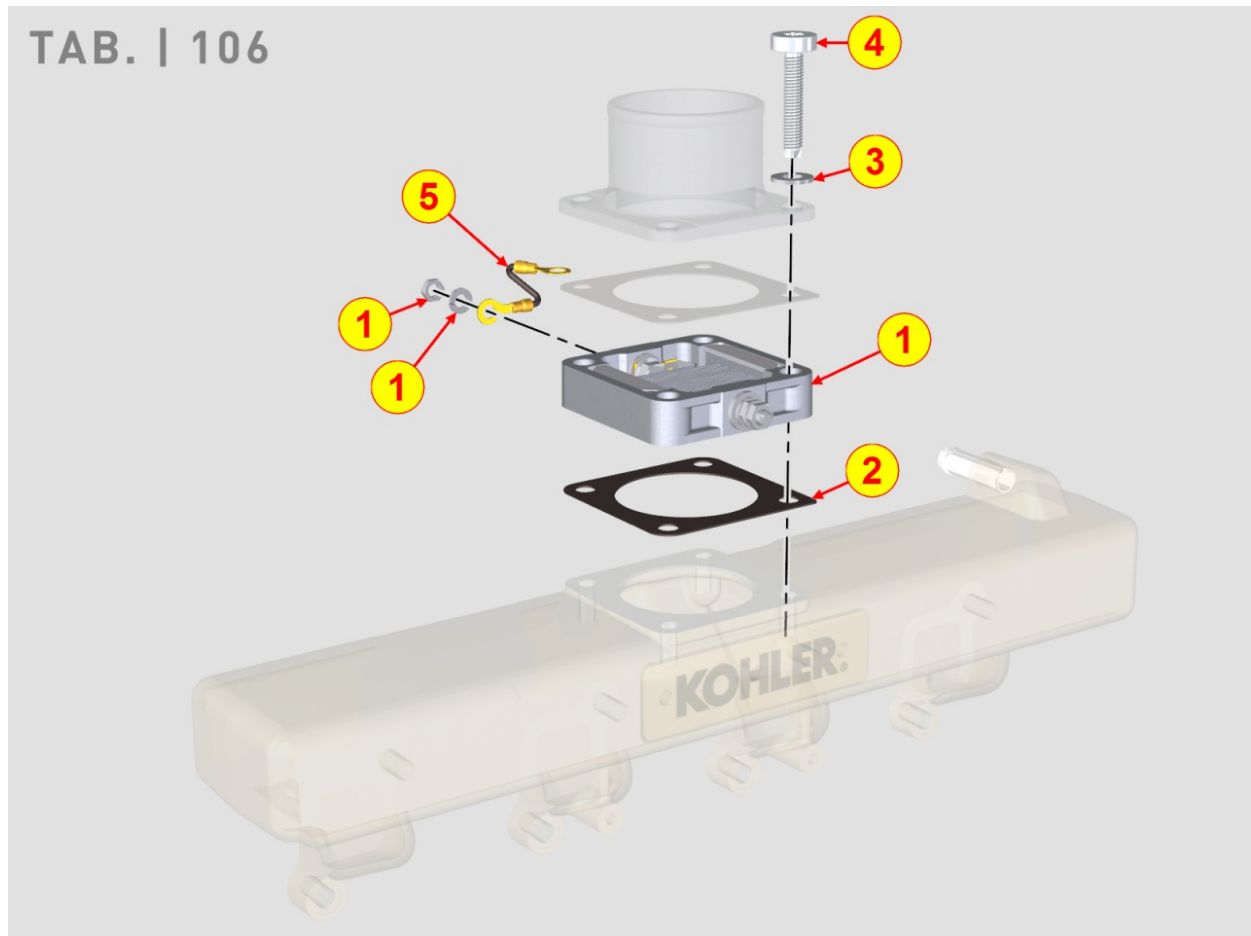

8104700030 - TEMPERATURE SWITCHES
TAB. | 104

Pos	Kit	Included In	Code	Description	Qty	Old Code	Tech. Info
1			ED0090150050-S	CAP	1		
2			ED0046700600-S	C.GASKET	1		

8106700070 - GLOW PLUGS / CONTROL UNIT