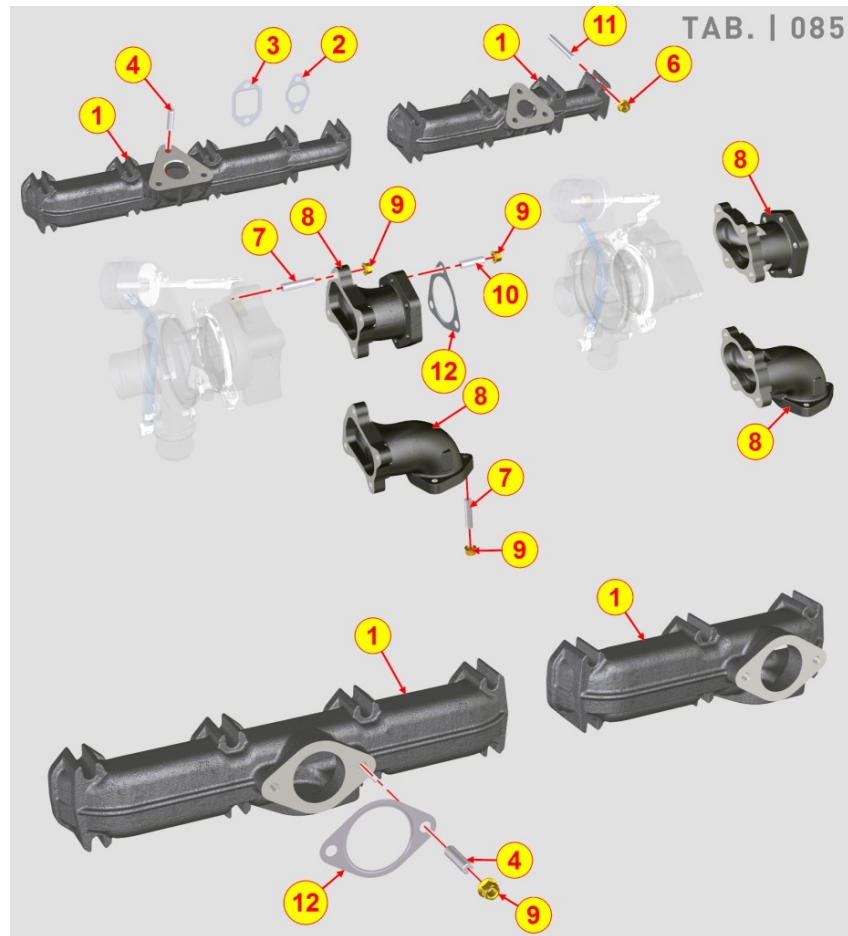

8085700160 - EXHAUST GAS MANIFOLD

Pos	Kit	Included In	Code	Description	Qty	Old Code	Tech. Info
1			ED0024865990-S	MACH.EXHAUST MANIF.KDI2504TCR	1		
2			ED0044201230-S	EXHAUST GASKET MANIF. EGR SIDE	1		
3			ED0044201260-S	EXHAUST MANIFOLD GASKET	4		
4			ED0067802140-S	STUD 8X1,25X18	3		
6			ED0032402100-S	FLANGED NUT M8X1,25	10		
7			ED0067802160-S	STUD 8X1,25X26	4		
8			ED0038400440-S	FLANGE	1		
9			ED0032401630-S	HEX.NUT	7		
11			ED0067802170-S	STUD 8X1,25X55	10		
12			ED0044201430-S	TURBO FLANGE GASKET	1