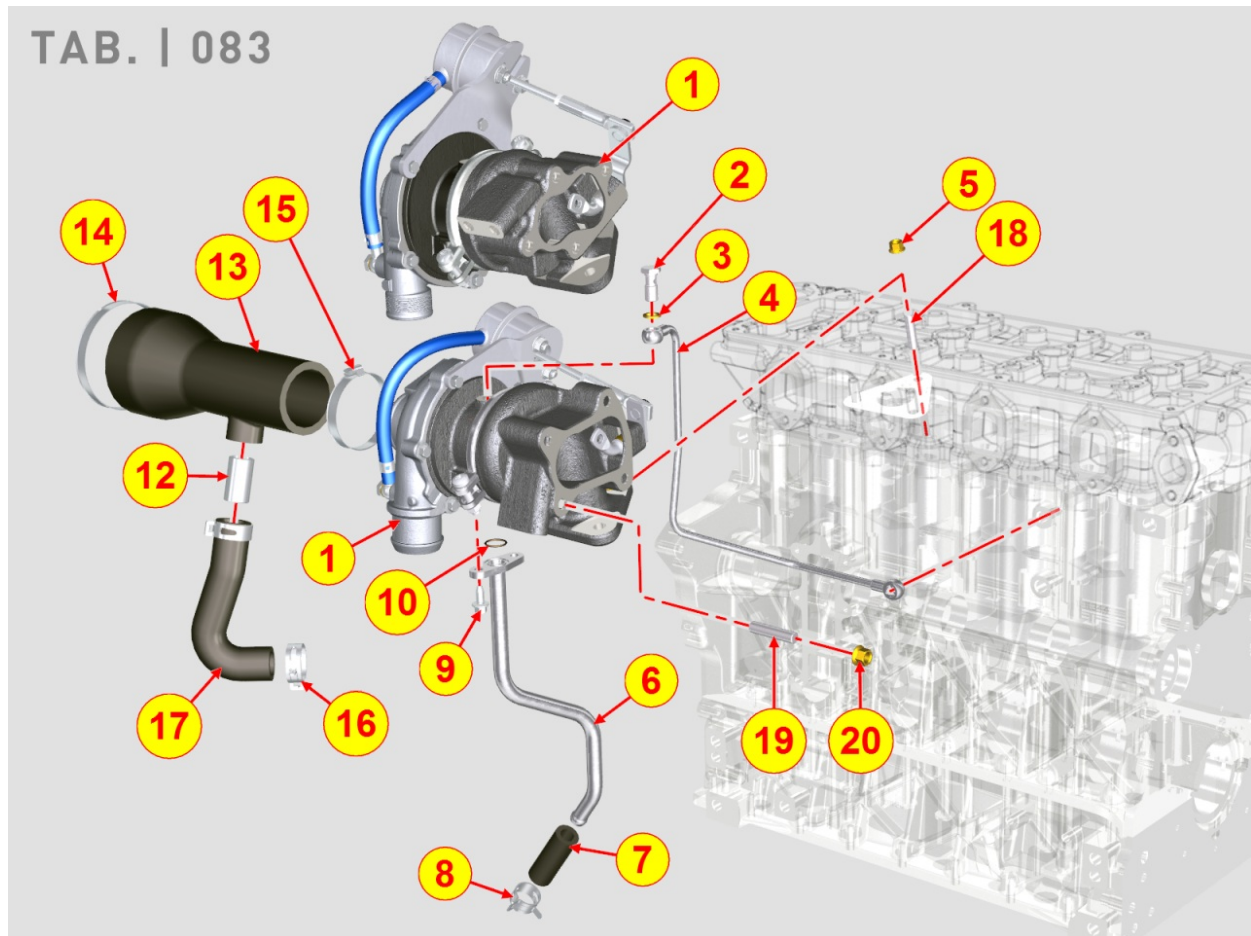

8083700070 - TURBOCHARGER

Pos	Kit	Included In	Code	Description	Qty	Old Code	Tech. Info
1			ED0096100870-S	GT1444 TURBOCHARGER	1		
2			ED0019011930-S	BOLT	2		
3			ED0046700590-S	C.GASKET	4		
4			ED0094650790-S	OIL TUBE	1		
5			ED0032402100-S	FLANGED NUT M8X1,25	3		
6			ED0095352200-S	RETURN OIL PIPE	1		
7			ED0094001810-S	RETURN OIL PIPE FROM TURBOCH.	1		
8			ED0036302440-S	SPRING BEND CLAMP D.20	2		
9			ED0017601300-S	BOLT	2		
10			ED0012004110-S	O-RING TYPE ORM 0140-15	1		
12			ED0095801150-S	DRAINAGE BLOW BY PIPE	1		
13			ED0053651890-S	TURBOCHARGER HOSE	1		
18			ED0067802150-S	STUD 8X1,25X20	3		
19			ED0067802160-S	STUD 8X1,25X26	4		
20			ED0032401630-S	HEX.NUT	4