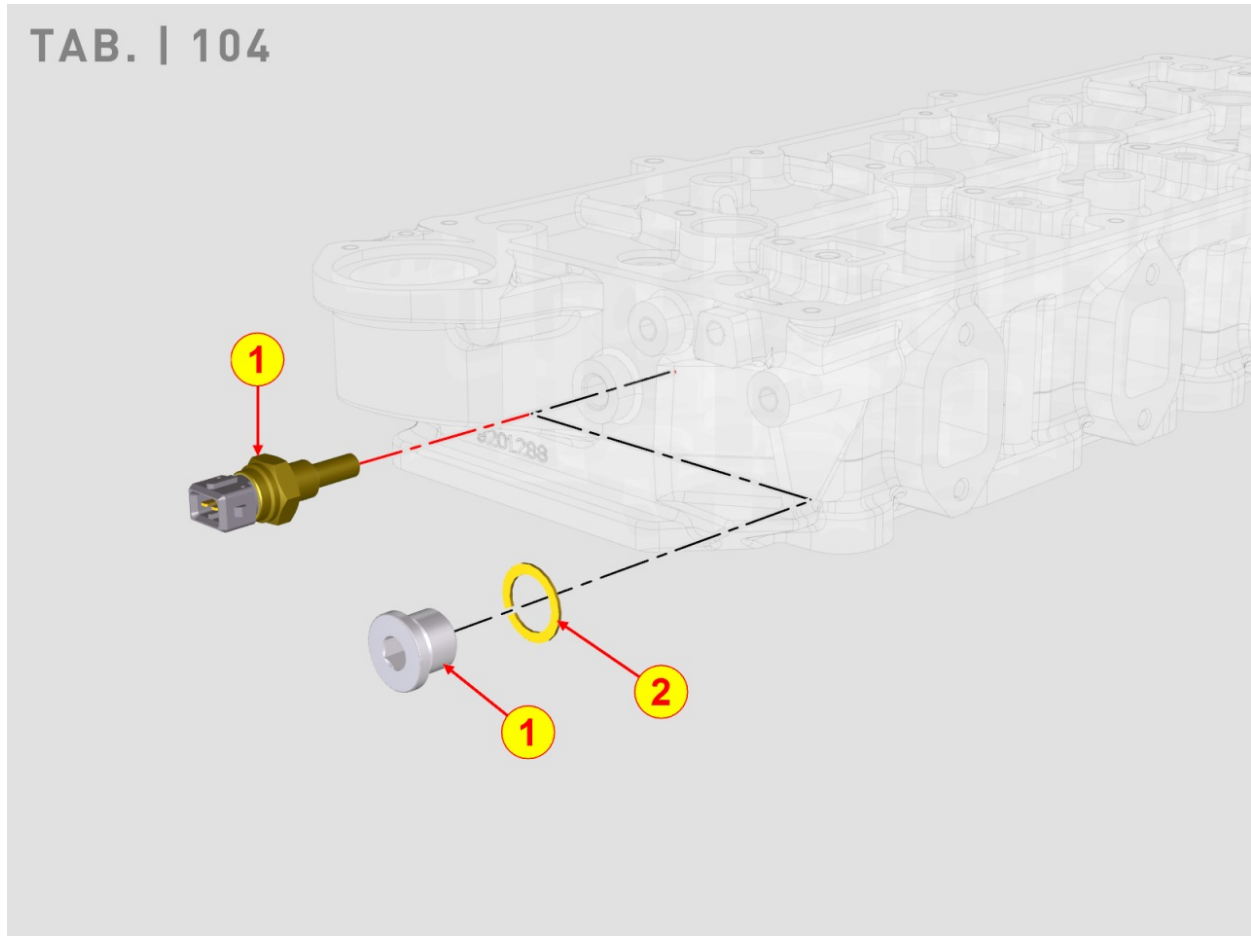

8104700010 - TEMPERATURE SWITCHES

TAB. | 104

Pos	Kit	Included In	Code	Description	Qty	Old Code	Tech. Info
1			ED0080891700-S	WATER TEMPERATURE SENSOR	1