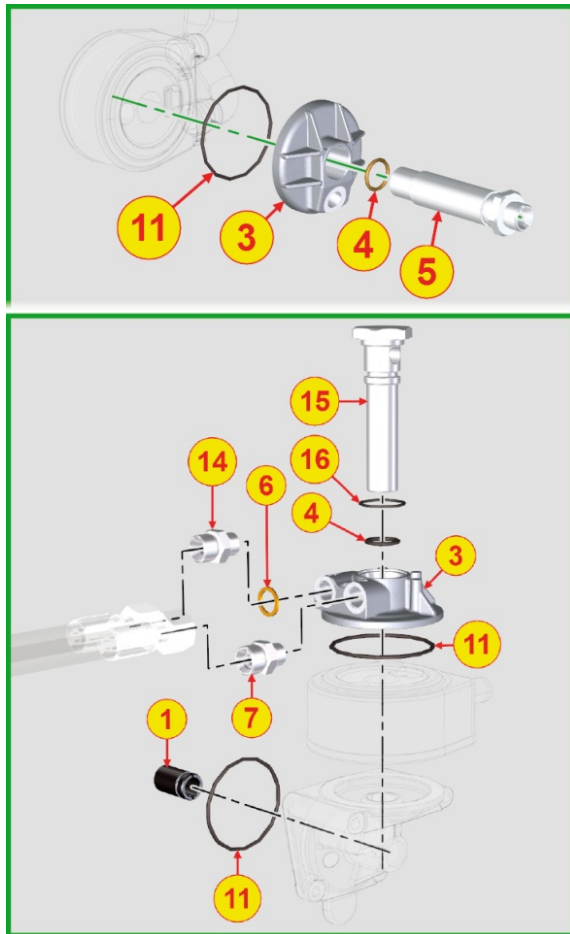

8042700010 - OIL FILTER

Pos	Kit	Included In	Code	Description	Qty	Old Code	Tech. Info
1			ED0072650210-S	UNION	1		
2			ED0021752800-S	OIL CARTRIDGE KOHLER	1