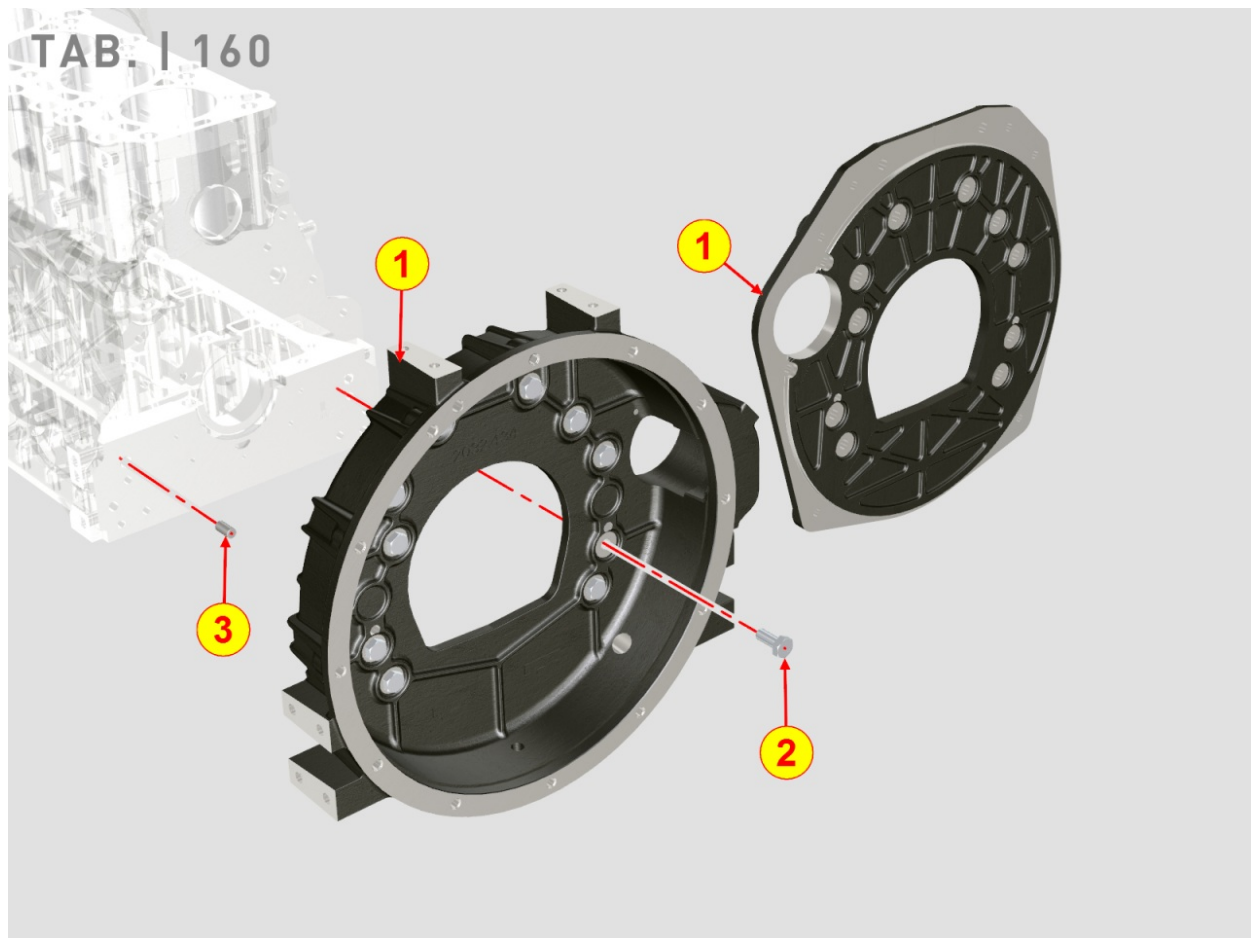

8160700080 - ENGINE BELL / BACKPLATE

Pos	Kit	Included In	Code	Description	Qty	Old Code	Tech. Info
2			ED0017800310-S	HEX BOLT M10 X 1.5 X 25 MM	12		
3			ED0084001080-S	PARAL.PIN	2