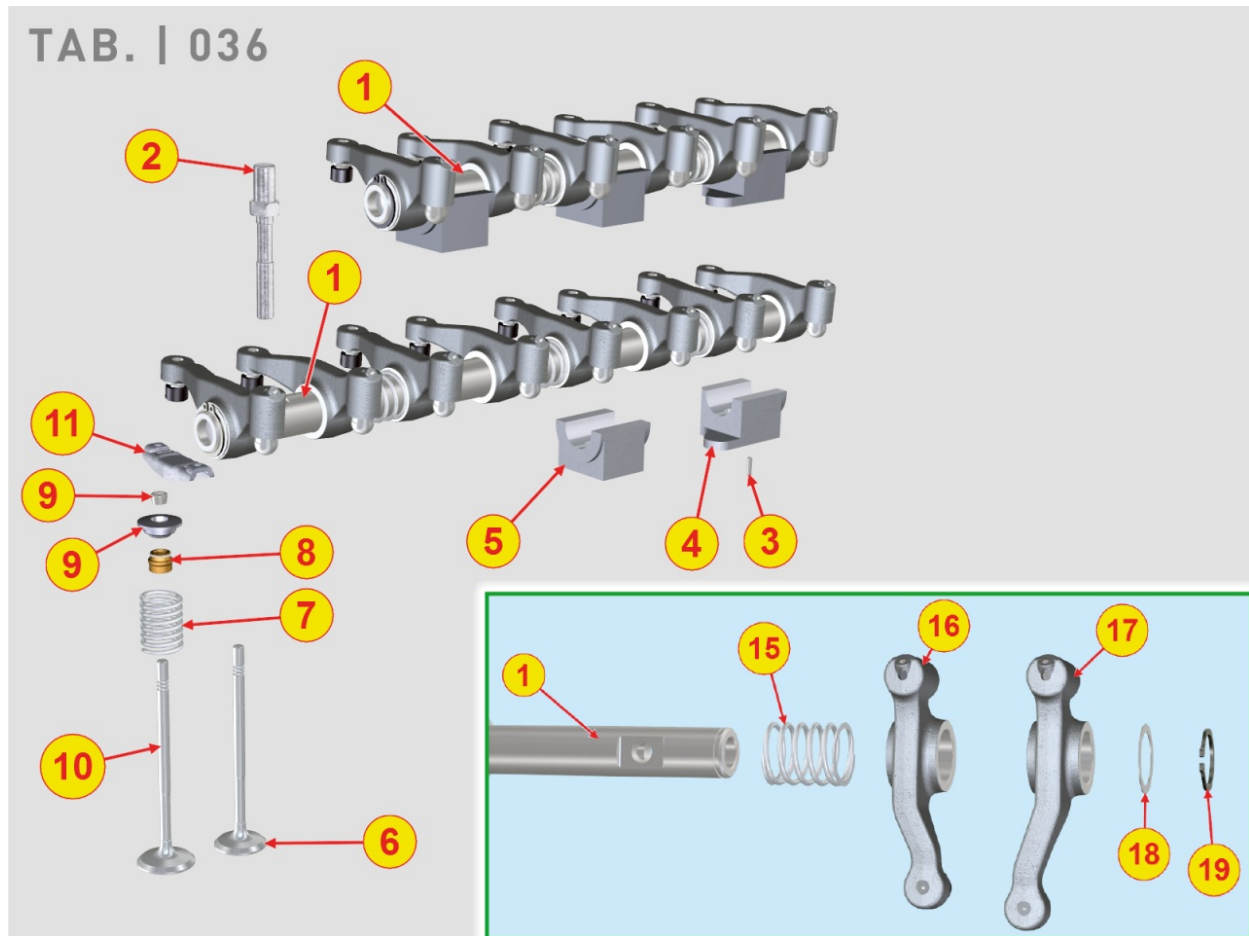

8036700090 - ROCKER ARMS / VALVES

Pos	Kit	Included In	Code	Description	Qty	Old Code	Tech. Info
1	(A)		ED0060452040-S	ROCKER ARM ASS.Y KDI 1903	1	ED0060451910-S	
2			ED0098202530-S	SCREW	3		
3		(A)		pos. 1			
4		(A)		pos. 1			
5		(A)		pos. 1			
6			ED0096851910-S	EXHAUST VALVE	6		
7			ED0057551810-S	INTAKE AND EXHAUST VALVE SPRIN	12		
8			ED0012611180-S	ANELLO TEN./GROMMET D 10	12		
9			ED0064101450-S	RETAINER ASS.Y KDI	12/16		
10			ED0096521970-S	INLET VALVE	6		
11			ED0021831210-S	HINGE LINK	6	ED0021831150-S	
16		(A)	ED0015413320-S	EXHAUST ROCKER ARM	3		
17		(A)	ED0015413310-S	INTAKE ROCKER ARM	3