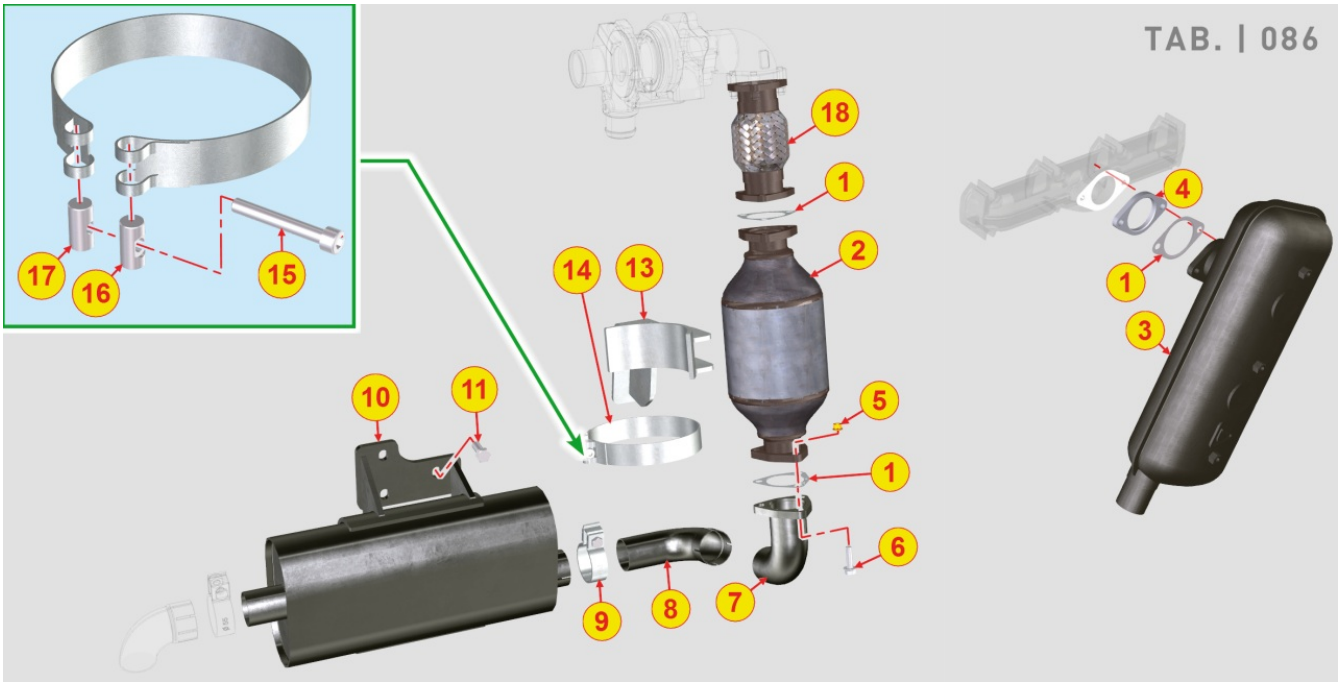

8086700060 - EXHAUST MUFFLER

Pos	Kit	Included In	Code	Description	Qty	Old Code	Tech. Info
1			ED0044201430-S	TURBO FLANGE GASKET	1		
2			ED0021800770-S	CATALYST ASSY KDI TCR	1