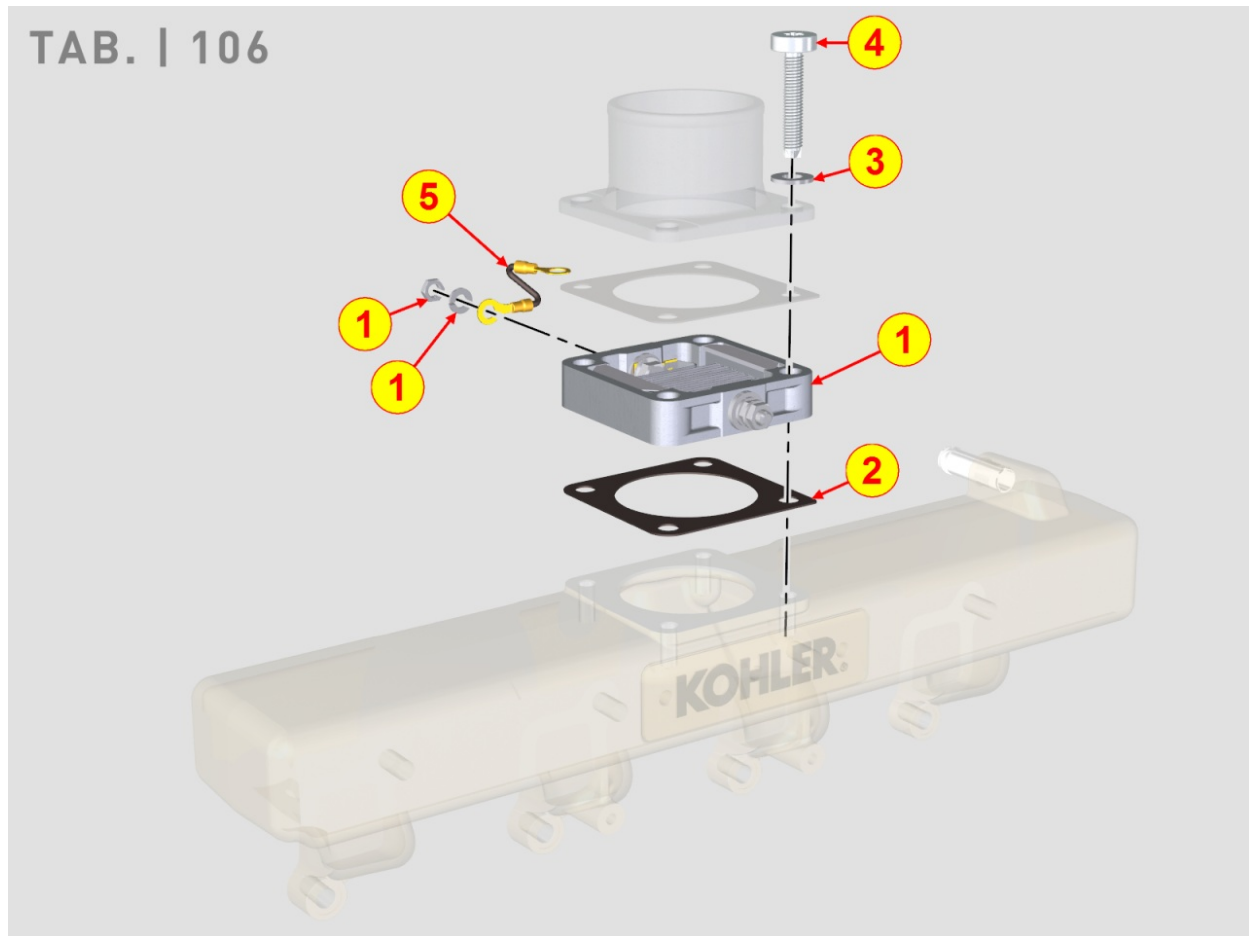

8106700070 - GLOW PLUGS / CONTROL UNIT

Pos	Kit	Included In	Code	Description	Qty	Old Code	Tech. Info
4			ED0097320740-S	CAPSCREW	4