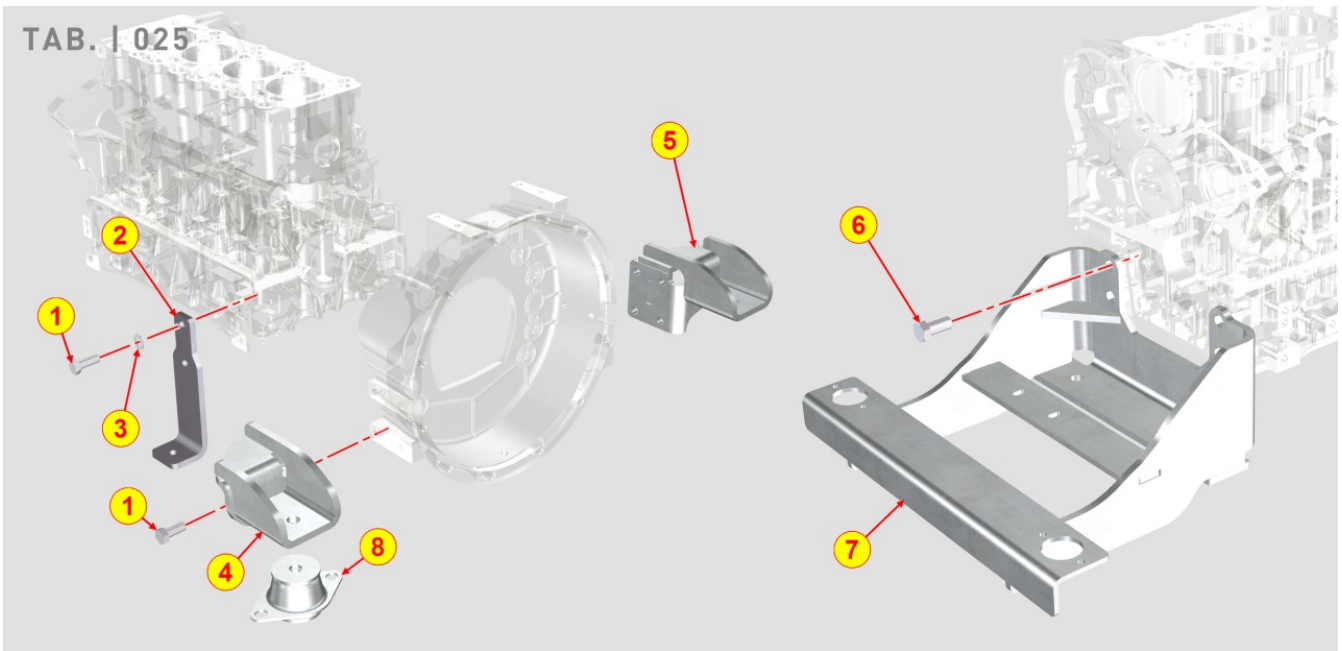

8025700010 - ENGINE MOUNTS

Pos	Kit	Included In	Code	Description	Qty	Old Code	Tech. Info
1			ED0017900240-S	BULLONE/BOLT 'D 10	8