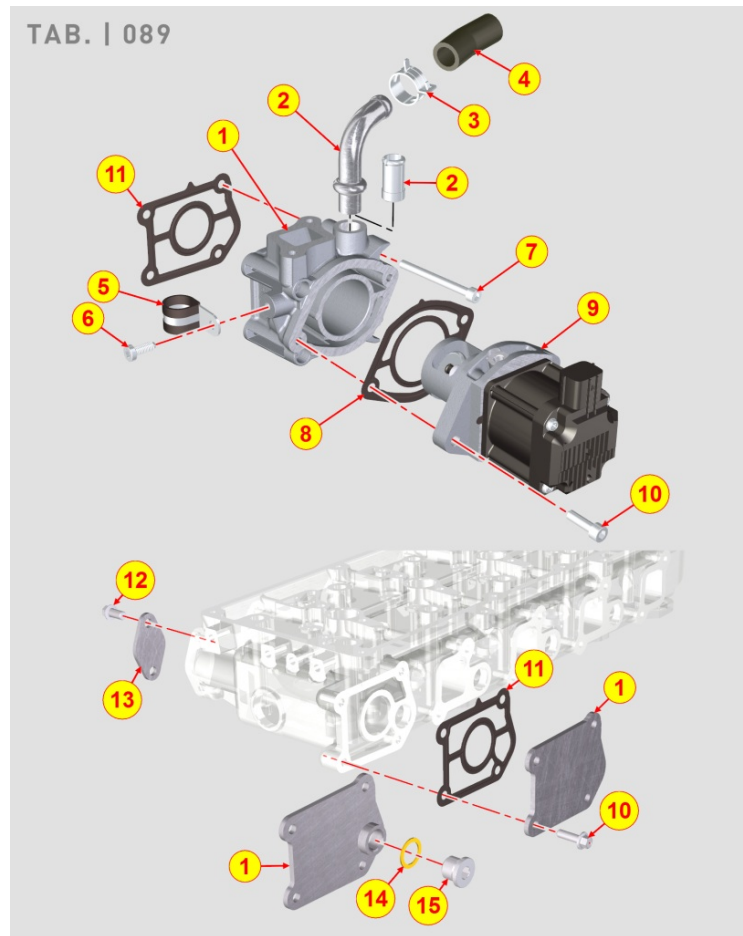

8089700120 - EGR VALVE

Pos	Kit	Included In	Code	Description	Qty	Old Code	Tech. Info
1			ED0038651430-S	EGR FLANGE	1		
2			ED0072850010-S	WATER CONNECTION	1		
2		(A)		Pos. 1			
3			ED0036302420-S	SPRING BEND CLAMP D.23	2		
4			ED0093055730-S	HOSE, EGR COOLER-EGR FL.CONN.	1		
5			ED0036172540-S	CLAMP	1		
5			ED0036302000-S	FASCETTA/CLAMP N	1		
6			ED0097610450-S	SELF TAPPING SCREW M6X16	1		
7			ED0097320900-S	SCREW	4		
8			ED0047600630-S	GASKET	1		
9			ED0097001860-S	EGR VALVE	1		
10			ED0017601310-S	BOLT	2		
11			ED0047600660-S	GASKET	1		