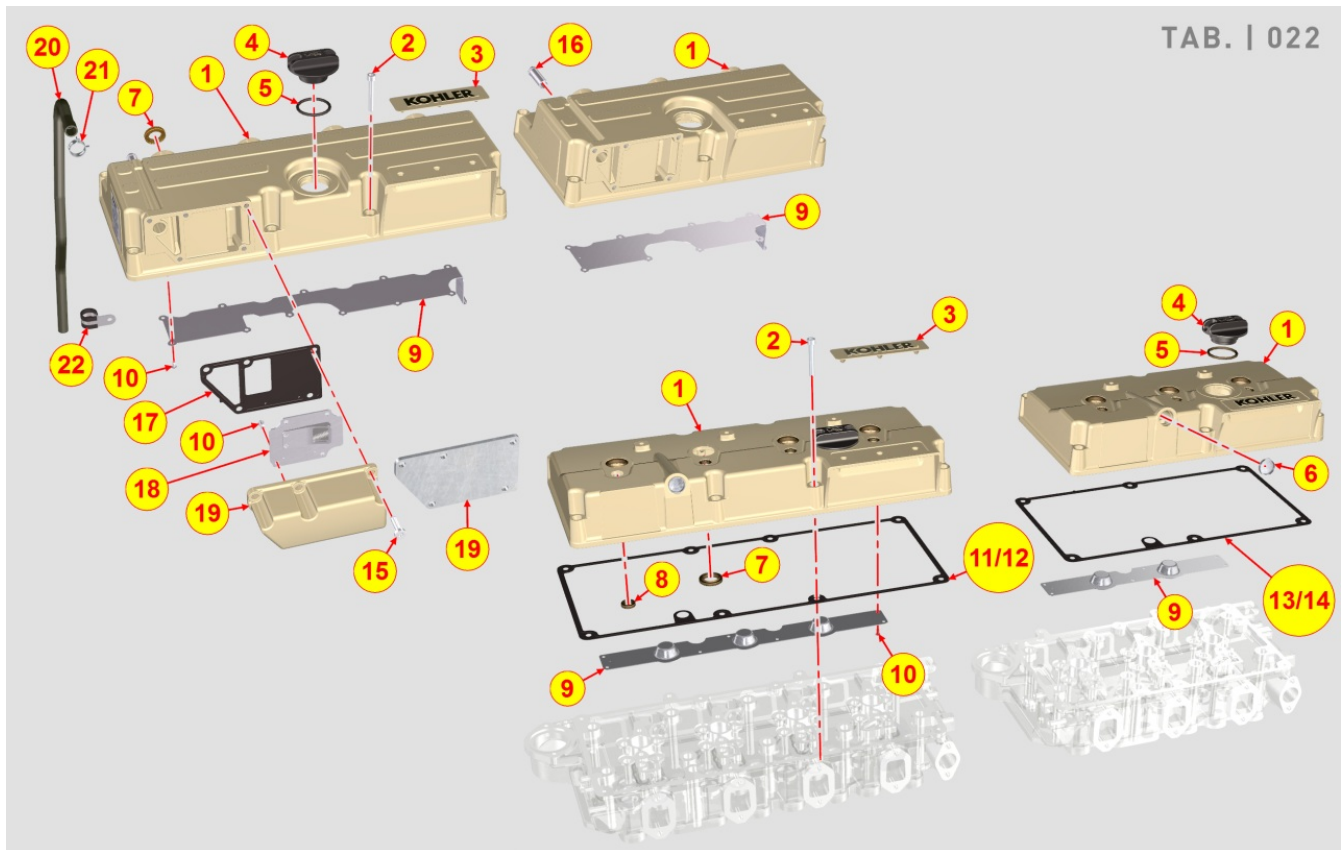

8022700140 - HEAD COVER

Pos	Kit	Included In	Code	Description	Qty	Old Code	Tech. Info
1	(A)		ED0021258310-S	COMPLETE ROCKER ARM COVER	1		
2			ED0097320160-S	CAPSCREW	6		
4		(A)	ED0090321350-S	CAP	1		
5		(A)	ED0012000150-S	O RING	1		
6		(A)	ED0090801080-S	PLUG	1		
7		(A) (B)	ED0012135700-S	SEAL RING 20,2x30x4/5,5	3		
8		(A) (B)	ED0012135710-S	SEAL RING 10X18X4	6		
10		(A)	ED0074810640-S	RIVET D.4,37X6,4	6		
11		(B)	ED0082051350-S	COV.HEAD GASK.-OR SET 2504 TCR	1		
11		(B)	ED0082051370-S	COV.HEAD GASK.-OR SET 2504 M	1		
12			ED0082051320-S	HEAD/FUEL SYSTEM GASKET SET KDI 2504	1		
13		(B)	ED0082051340-S	COV.HEAD GASK.-OR SET 1903 TCR	1		
13		(B)	ED0082051360-S	COV.HEAD GASK.-OR SET 1903 M	1		
14			ED0082051310-S	HEAD/FUEL SYSTEM GASKET SET KDI 1903	1