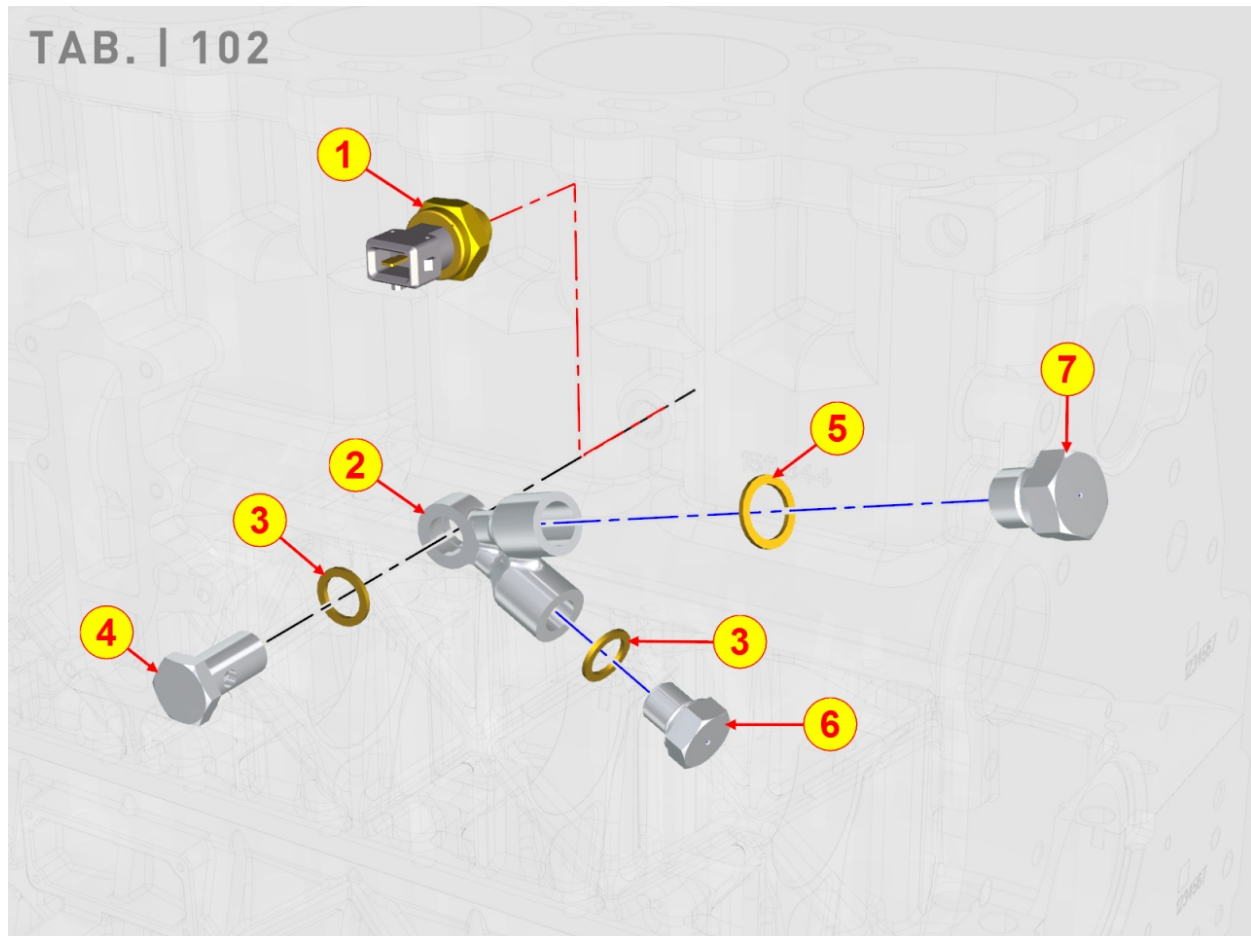

8102700050 - OIL PRESSURE SWITCH

Pos	Kit	Included In	Code	Description	Qty	Old Code	Tech. Info
1			ED0067450990-S	PRESSURE SWITCH	1