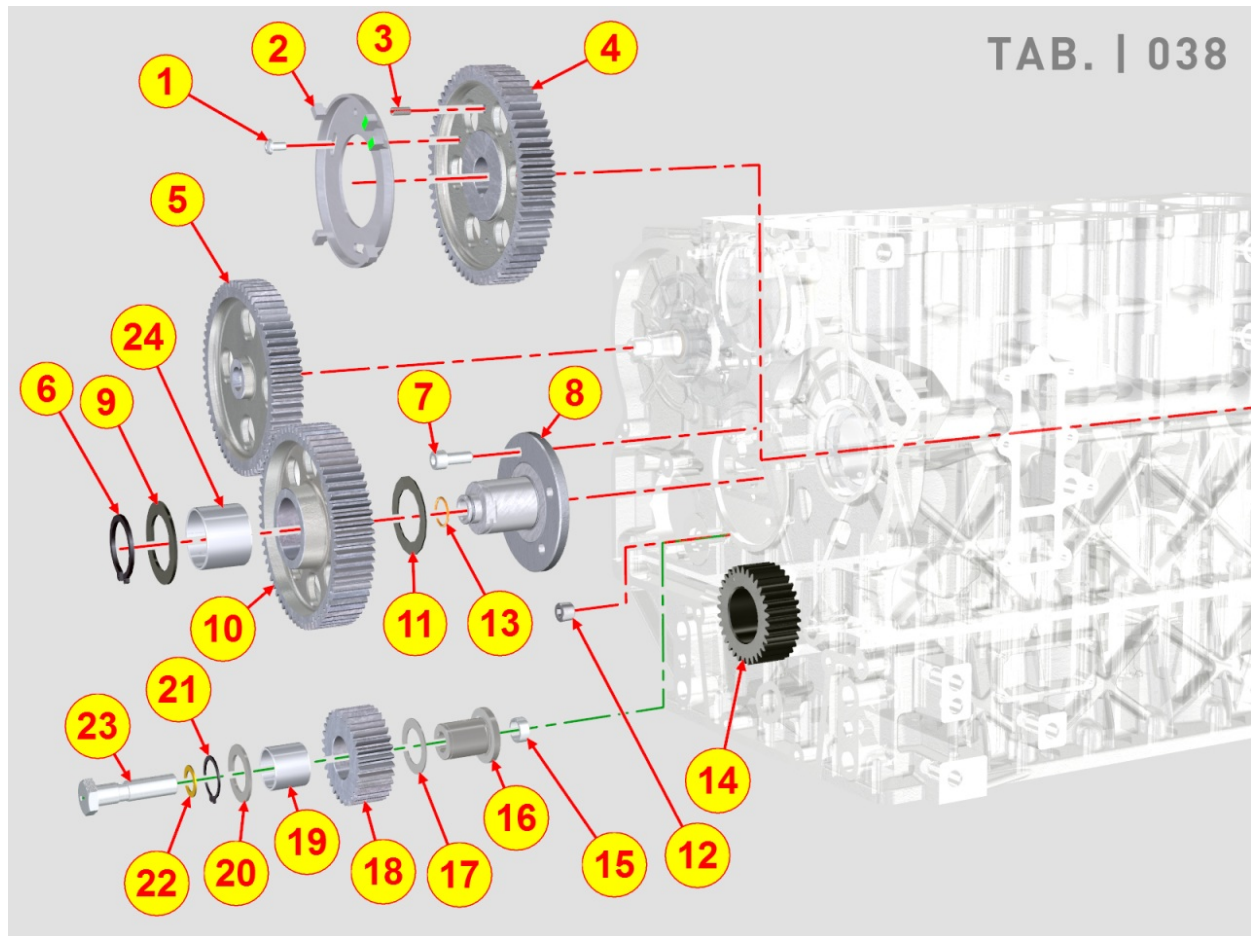

8038700120 - TIMING GEAR

Pos	Kit	Included In	Code	Description	Qty	Old Code	Tech. Info
4			ED0049363410-S	GEAR	1		
5			ED0049363430-S	GEAR	1		
6			ED0012410700-S	SNAP RING D.36	1		
7			ED0097320740-S	CAPSCREW	4		
8			ED0061301140-S	MACHINED INTERMEDIATE GEAR PIN	1		
9			ED0012571810-S	INTERMED.GEAR SHOULDER RING	1		
10			ED0049363450-S	GEAR	1		
11			ED0012571570-S	THRUST BEARING	1		
12			ED0089650970-S	CAP M14x1,5	1		
13			ED0012002190-S	O RING	1		
14			ED0049363400-S	GEAR	1		
24		(B)	ED0015801540-S	BUSHING	1