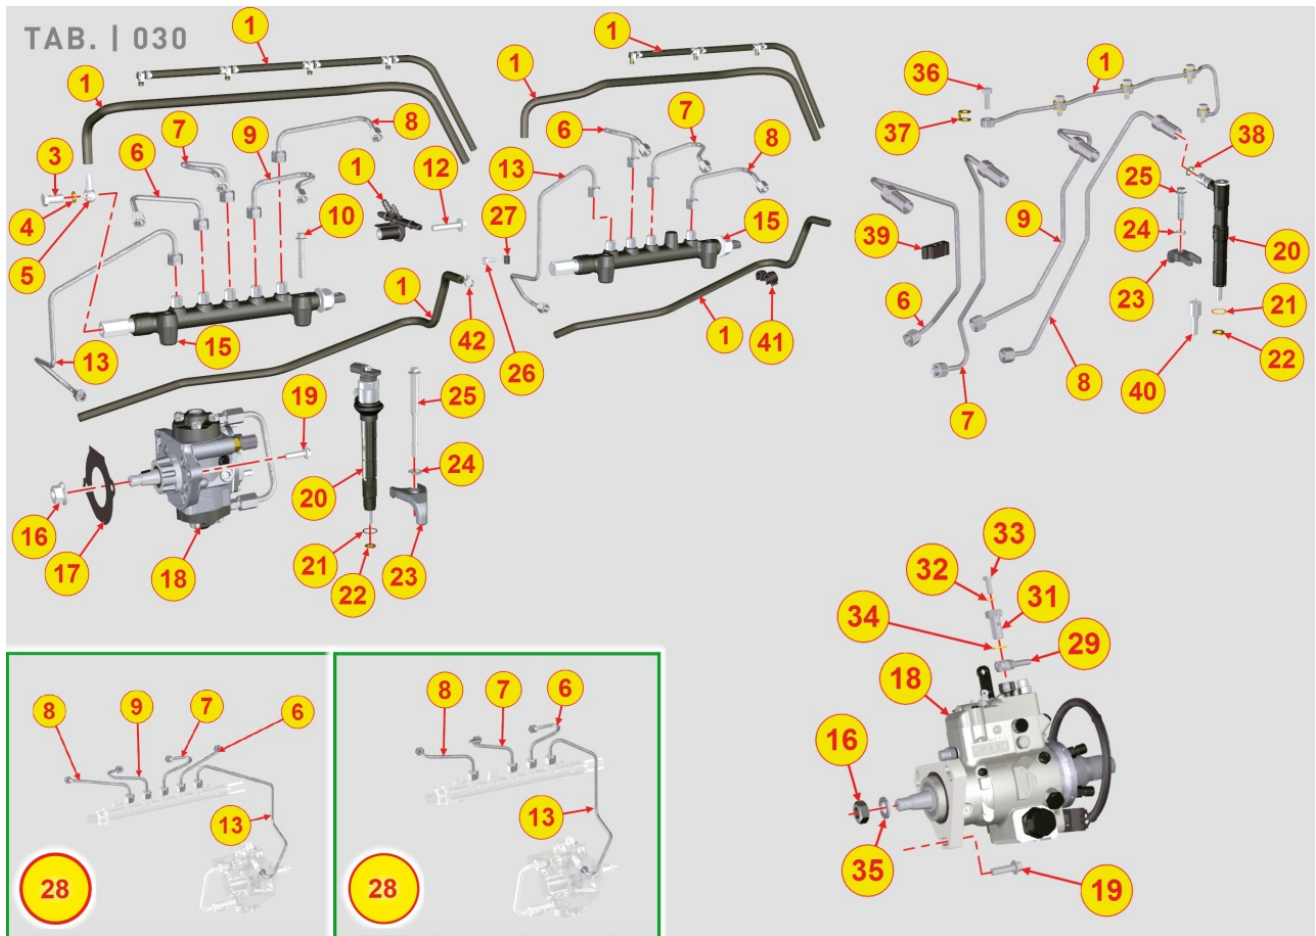

8030700520 - INJECTION SYSTEM

Pos	Kit	Included In	Code	Description	Qty	Old Code	Tech. Info
0			ED0046700060-S	GASKET	2		
1	(C)		ED0095712820-S	FUEL TUBE	1		
6			ED0093763670-S	HP FUEL PIPE CYL.4	1		
7			ED0093763660-S	HP FUEL PIPE CYL.3	1		
8			ED0093763640-S	HP FUEL PIPE CYL.1	1		
9			ED0093763650-S	HP FUEL PIPE CYL.2	1		
16			ED0032402050-S	HEXAG.NUT M14X1,5 WITH FLANGE	1		
18			ED0065905550-S	INJ.PUMP KDI2504TM 36.4kW@1800	1		
19			ED0017702230-S	HEXAG.HEAD SCREW M8X28 DRILOC	3		
20	(B)		ED0050107650-S	INJECTOR KDI2504	4		
22			ED0046701430-S	INJECTORS GASKET	4		
23			ED0085463830-S	HIGH PRESSURE INJECTION PUMP	4		
24			ED0076253780-S	RONDELLA SMUSSATA	4		
25			ED0017701780-S	SCREW	4		
29			ED0072701090-S	UNION	1		
31			ED0019010310-S	UNION BOLT	1		
32			ED0046700010-S	GASKET	1		
33			ED0090800370-S	USE ED0019011710-S SCREW	1		
36	(C)		ED0019012020-S	CAPSCREW M6X1	5		
37	(C)		ED0046701750-S	GASKET	5