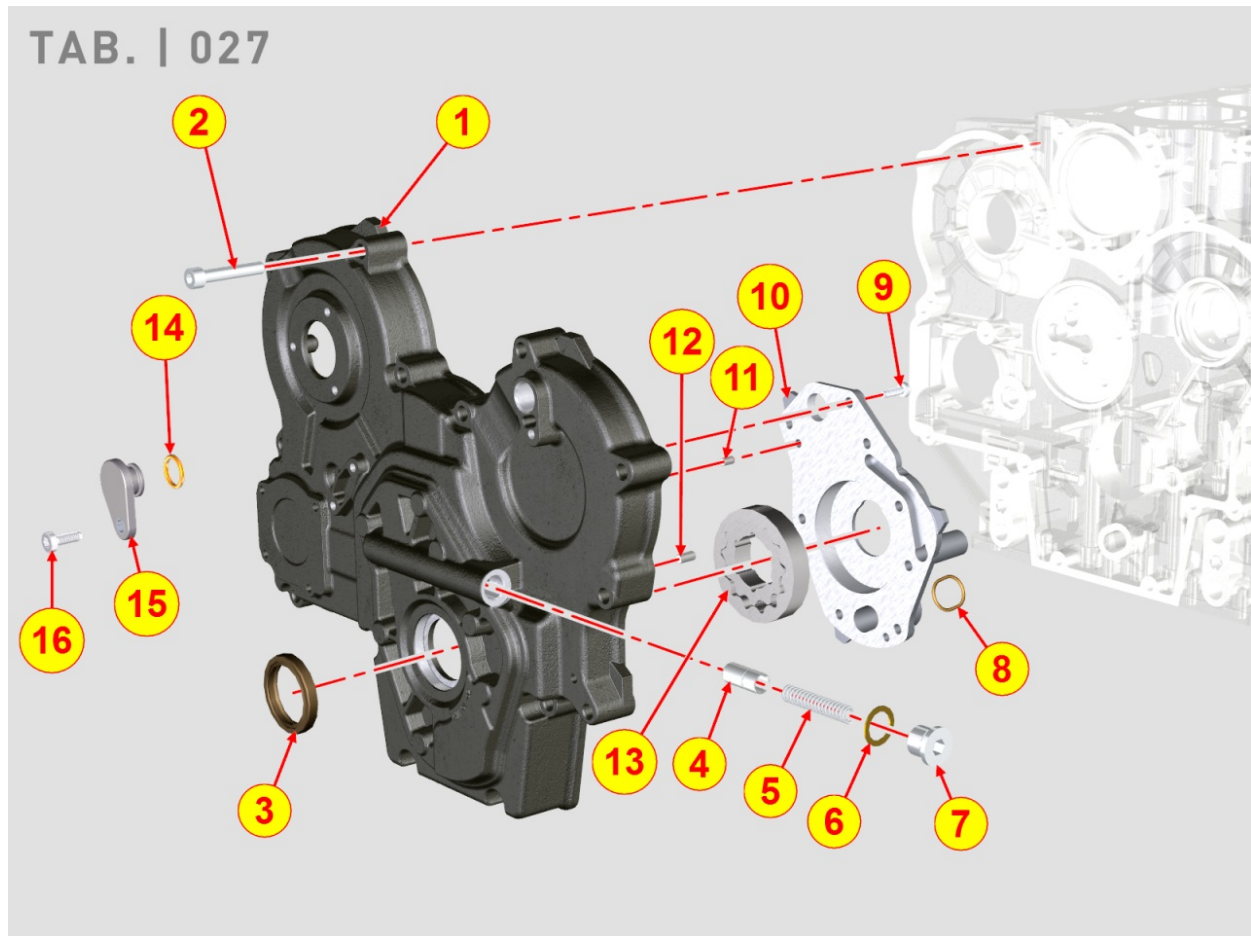

8027700150 - TIMING SYSTEM CLOSURE PLATE

Pos	Kit	Included In	Code	Description	Qty	Old Code	Tech. Info
1	(A)		ED0066580290-S	OIL PUMP CARTER ASSY	1		
2			ED0097300320-S	SCREW	15		
3			ED0012135500-S	OIL SEAL RING38X50X7 CHO	1		
4	(A)		ED0064950810-S	CURSOR	1		
5	(A)		ED0056250300-S	SPRING	1		
6	(A)		ED0046700190-S	GASKET	1		
7	(A)		ED0090150110-S	CAP	1		
8			ED0012000810-S	RING	1		
9	(A)			Pos. 1			
10	(A)			Pos. 1			
11	(A)			Pos. 1			
12			ED0084000200-S	PARAL.PIN	2		
13	(A)			Pos. 1			
14				815370...0			
15				815370...0			
16				815370...0