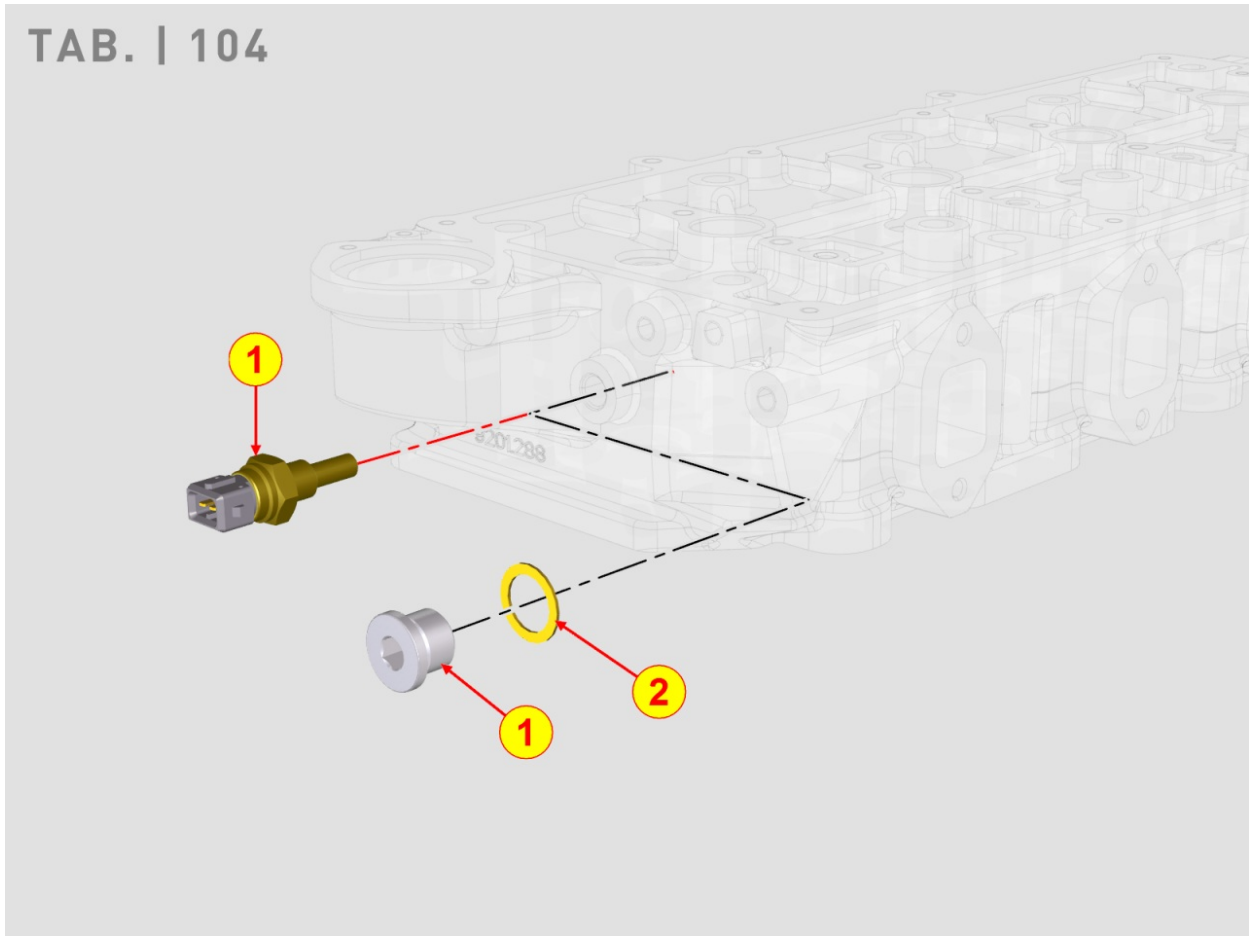

8104700010 - TEMPERATURE SWITCHES

TAB. | 104

Pos	Kit	Included In	Code	Description	Qty	Old Code	Tech. Info
1			ED0080891700-S	WATER TEMPERATURE SENSOR	1