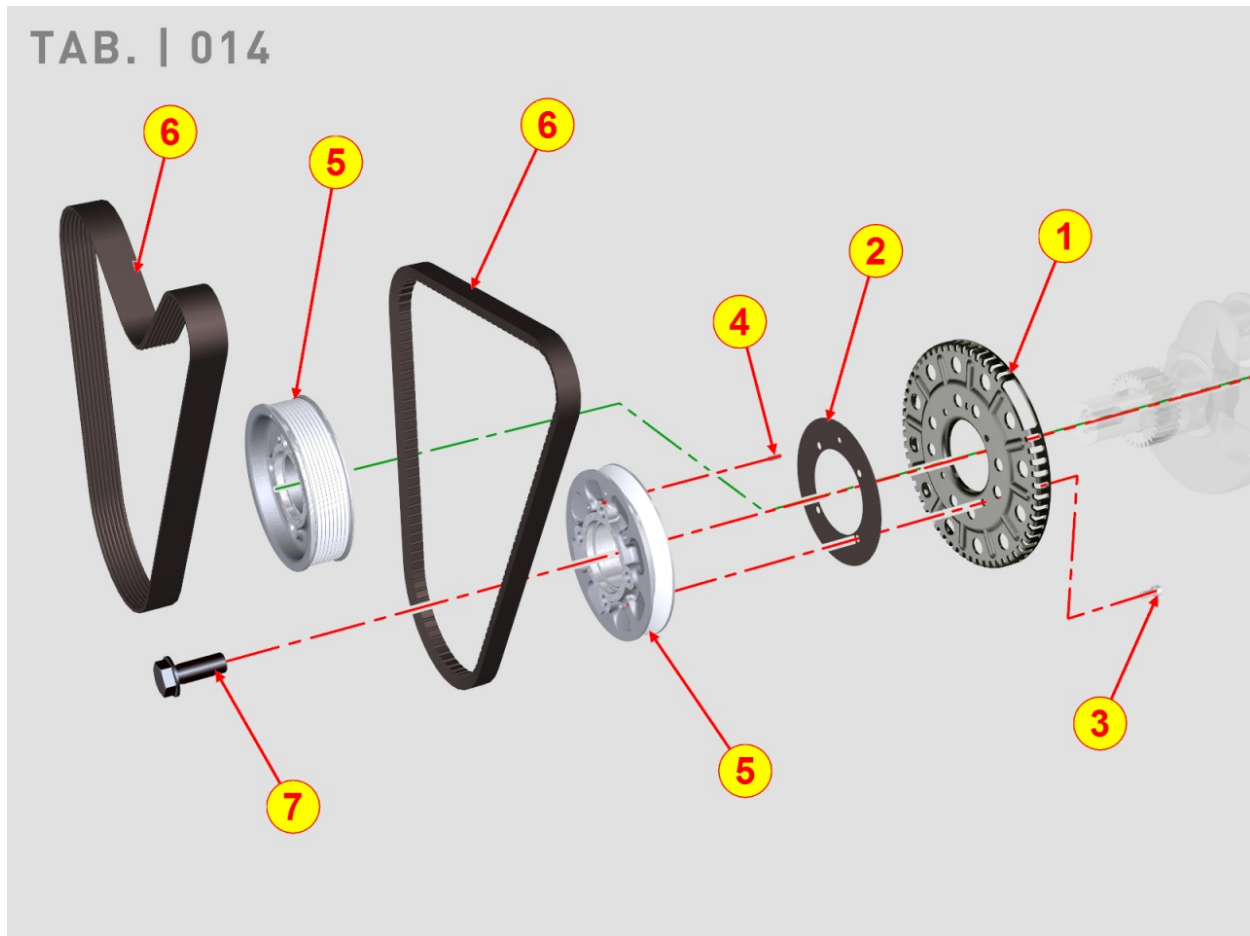

8012700090 - FLYWHEEL

TAB. | 012

Pos	Kit	Included In	Code	Description	Qty	Old Code	Tech. Info
2			ED0018620890-S	BOLT	6		
3		(A)	ED0028162450-S	RING GEAR	1		

8014700070 - PULLEYS / BELT

TAB. | 014

Pos	Kit	Included In	Code	Description	Qty	Old Code	Tech. Info
1			ED0078151320-S	SPEED WHEEL	1		
2			ED0034301760-S	DEADENING DISK	1		
3			ED0097301070-S	SCREW	4		
4			ED0084000480-S	PARAL.PIN	1		
5			ED0069754450-S	ENGINE PULLEY RATIO 1:1.3	1		
6			ED0024001450-S	V-BELT OPTIBELT KDI TCR	1		
7			ED0098653190-S	SCREW	1		