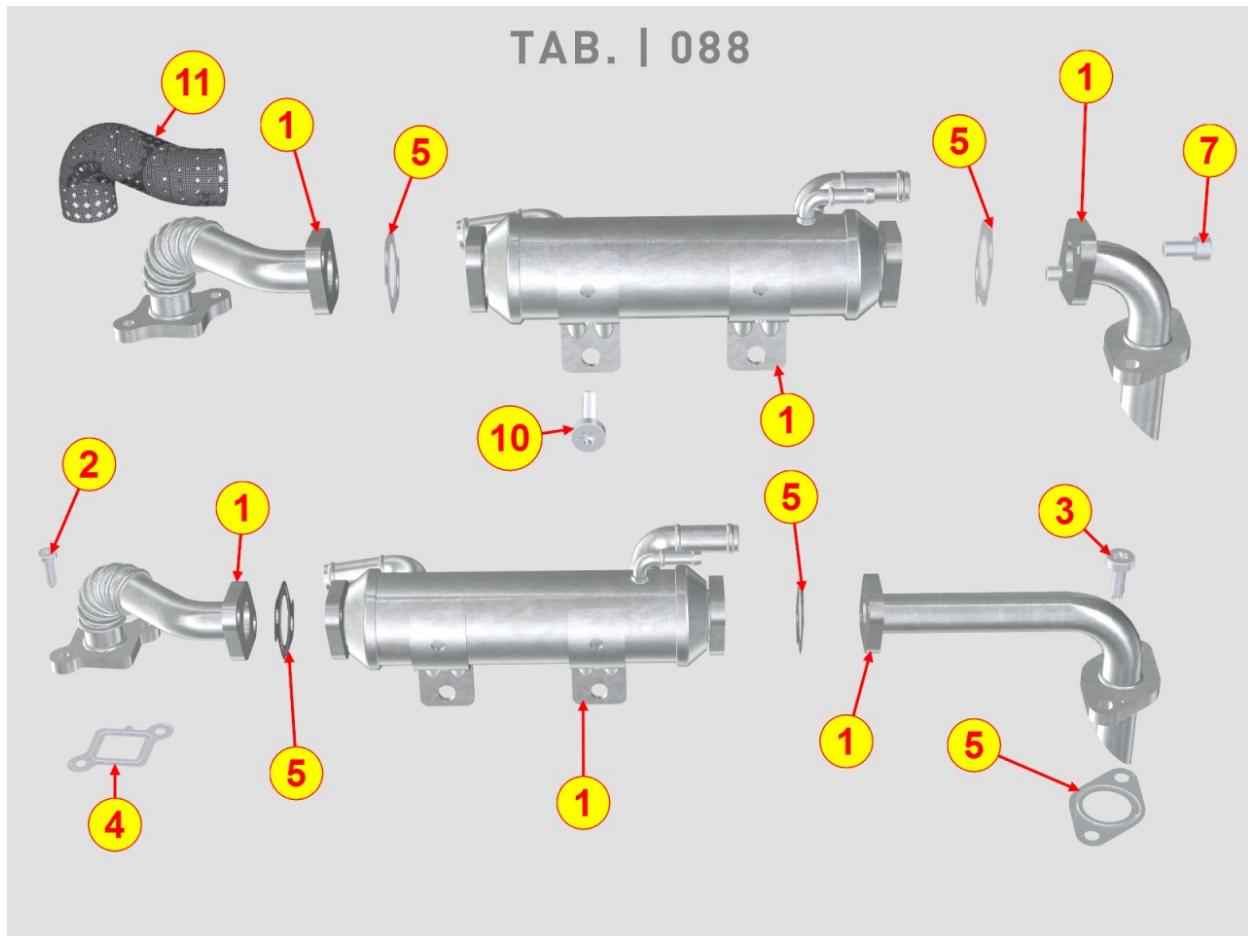

8088700060 - EGR SYSTEM

Pos	Kit	Included In	Code	Description	Qty	Old Code	Tech. Info
1	(A)		ED0048968170-S	ASSY EGR COOLER KDI1903TCR	1	ED0048967610-S	
2			ED0097610460-S	SELF TAPPING SCREW M6X20	2		
3			ED0097610480-S	SELF TAPPING SCREW M8x22	2		
4		(A)	ED0047600580-S	GASKET	1		
5		(A)	ED0047600540-S	GASKET	3		
7		(A)	ED0097320740-S	CAPSCREW	4		
10			ED0097610500-S	SCREW M8x42	2