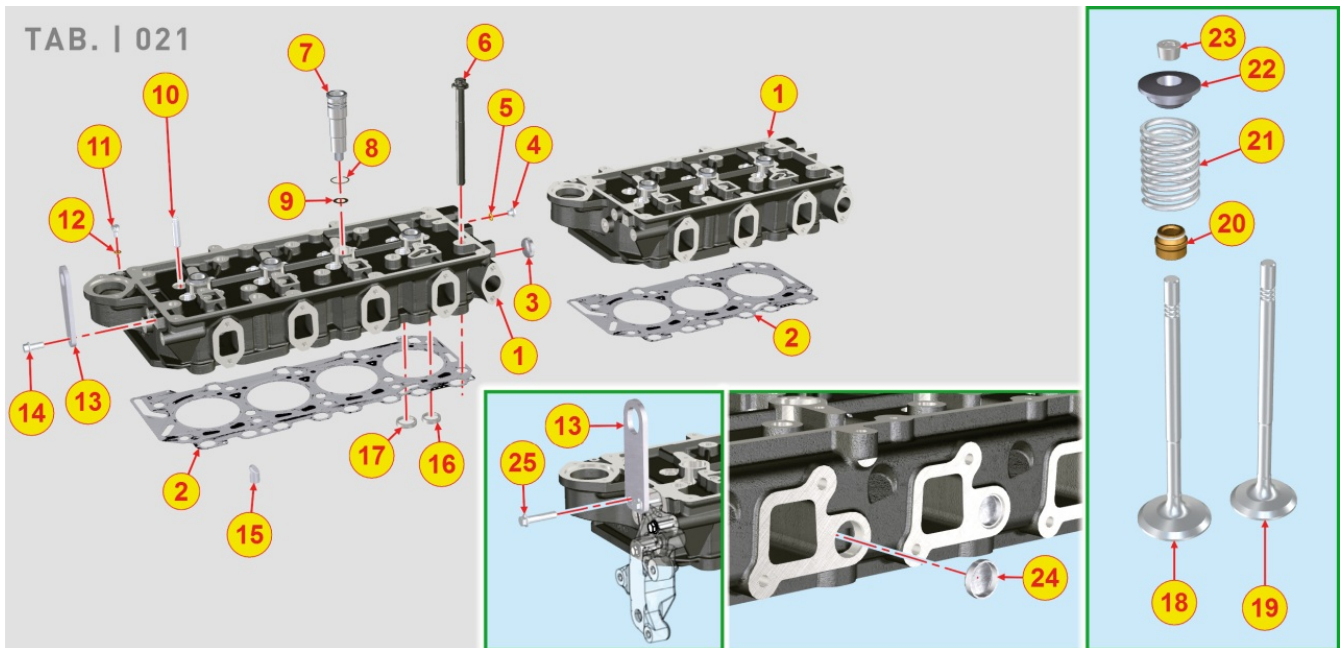

8021700330 - CYLINDER HEAD

Pos	Kit	Included In	Code	Description	Qty	Old Code	Tech. Info
1	(A)		ED0092019660-S	CYLINDER HEAD ASSY KDI2504	1		
2			ED0047309970-S	CYLINDER HEAD GASKET	1		
2			ED0047309980-S	CYLINDER HEAD GASKET	1		
2			ED0047309990-S	CYLINDER HEAD GASKET	1		
3		(A)	ED0089900220-S	CAP	1		
6			ED0098202380-S	CYLINDER HEAD FIXING SCREW	10		
7		(A)	ED0021101400-S	INJECTOR SLEEVE	4		
8		(A)	ED0012004090-S	O-RING TYPE ORM 0230-15	8		
9		(A)	ED0046701470-S	INJECTOR SLEEVE GASKET	4		
10		(A)	ED0048452830-S	VALVE GUIDE	16		
11			ED0090800370-S	USE ED0019011710-S SCREW	1		
12			ED0046700010-S	GASKET	1		
13			ED0085464680-S	BRACKET	2		
14			ED0017701110-S	BOLT	4		
15			ED0019705140-S	THIMBLE	3		
16		(A)	ED0080003480-S	EXHAUST VALVE SEAT	8		
17		(A)	ED0080003470-S	INTAKE VALVE SEAT	8		
18		(A)		803670...0			
19		(A)		803670...0			
20		(A)		803670...0			
21		(A)		803670...0			
22		(A)		803670...0			
23		(A)		803670...0			
24		(A)	ED0090801080-S	PLUG	3