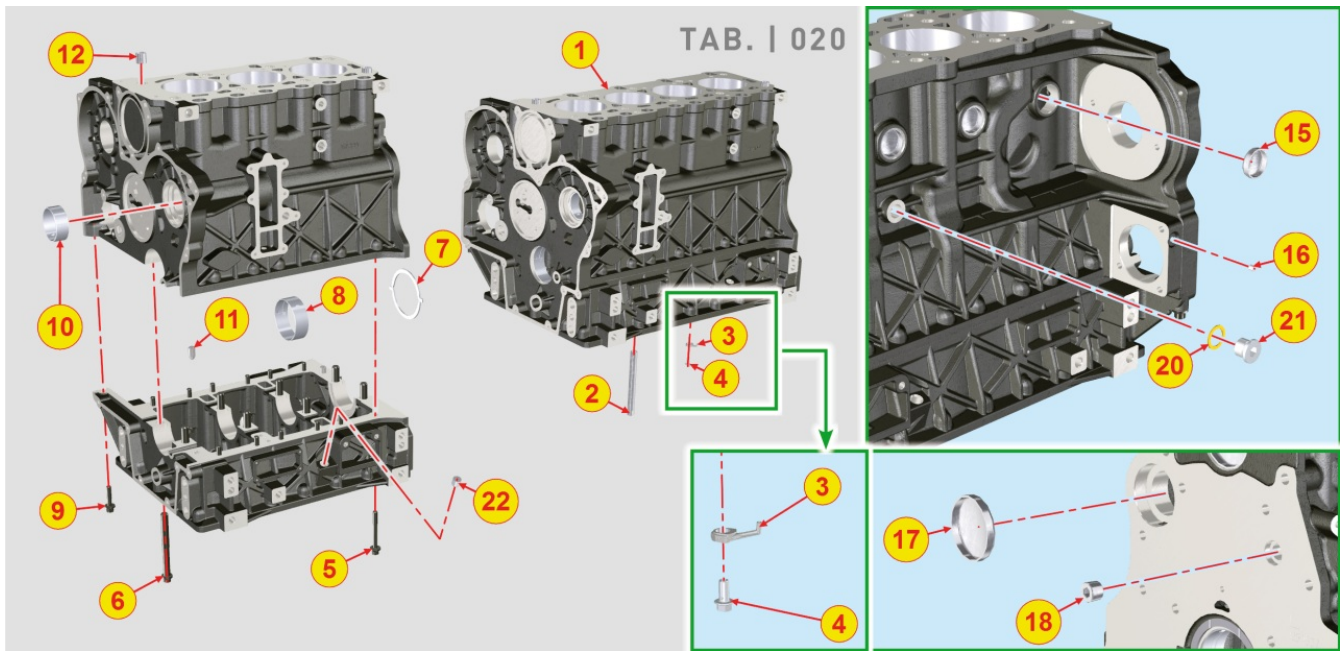

8020700270 - CRANKCASE

Pos	Kit	Included In	Code	Description	Qty	Old Code	Tech. Info
0			ED0082051330-S	CRANKCASE GASKET SET KDI 1903/2504	1		
1	(A)		ED0015113630-S	CRANKCASE	1		
2			ED0095801170-S	BLOW BY PIPE	1		
5		(A)	ED0097660040-S	CRANKCASE FIXING TORX SCREW	12		
6		(A)	ED0097660030-S	CRANKCASE FIXING TORX SCREW	8		
7			ED0012572800-S	THRUST WASHER STANDARD KDI	2		
8			ED0016112630-S	BEARING STANDARD KDI	4/5		
10		(A)	ED0015801670-S	BUSHING	1		
11			ED0084001560-S	LOCKPIN	2		
12			ED0019701410-S	SLEEVE	2		
15		(A)	ED0089900220-S	CAP	3		
16		(A)	ED0090801320-S	CAP	2		
17			ED0089900540-S	PLUG	2		
18			ED0089650970-S	CAP M14x1,5	1		
20			ED0046700190-S	GASKET	1		
21			ED0090400310-S	CAP	1