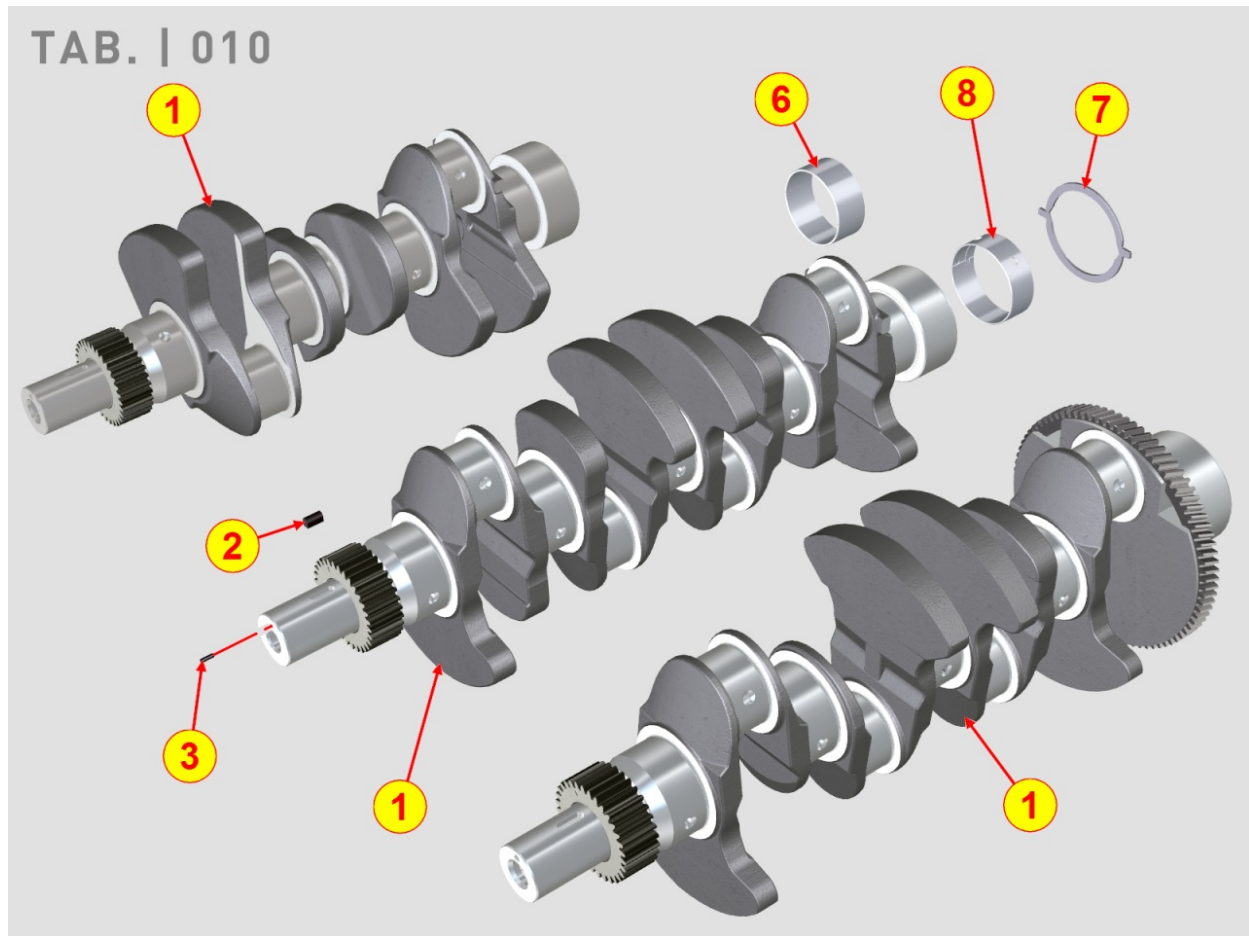

8010700050 - CRANKSHAFT

Pos	Kit	Included In	Code	Description	Qty	Old Code	Tech. Info
1	(A)		ED0010508850-S	CRANKSHAFT KDI1903 S/P ASS.Y (W.O.PTO)	1		
2		(A)	ED0022801550-S	KEY	1		
3		(A)	ED0084000480-S	PARAL.PIN	1		
6		(A)		801170...0			
7		(A)		802070...0			
8		(A)		802070...0