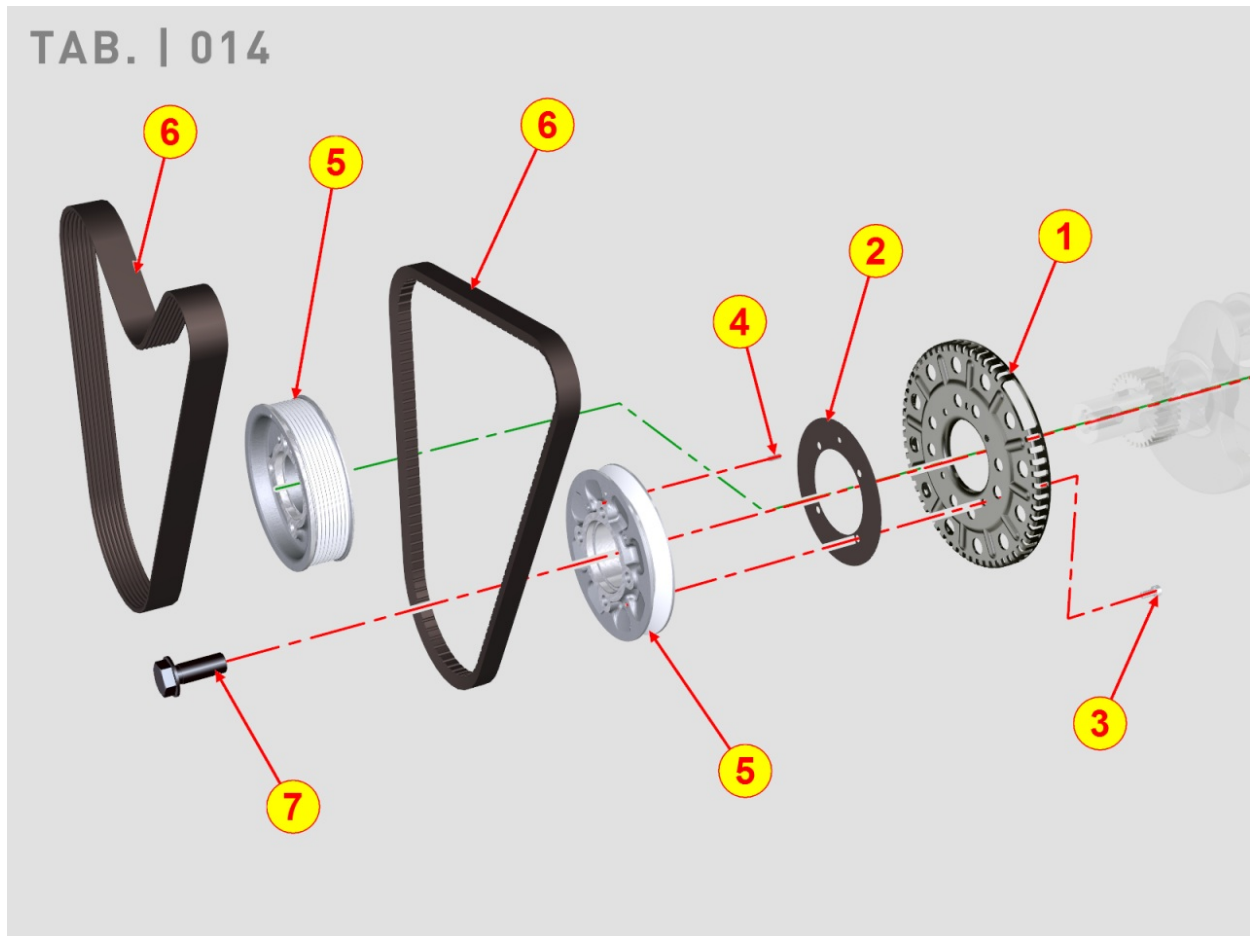

8012700090 - FLYWHEEL

TAB. | 012

Pos	Kit	Included In	Code	Description	Qty	Old Code	Tech. Info
2			ED0018620890-S	BOLT	6		
3		(A)	ED0028162450-S	RING GEAR	1		

8014700260 - PULLEYS / BELT

TAB. | 014

Pos	Kit	Included In	Code	Description	Qty	Old Code	Tech. Info
1			ED0078151320-S	SPEED WHEEL	1		
2			ED0034301760-S	DEADENING DISK	1		
3			ED0097301070-S	SCREW	4		
4			ED0084000480-S	PARAL.PIN	1		
5			ED0069754260-S	ENGINE PULLEY RATIO 1:1,3	1		
6			ED0024401620-S	VEEBELT - DISCONTINUED	1		
7			ED0098653190-S	SCREW	1		