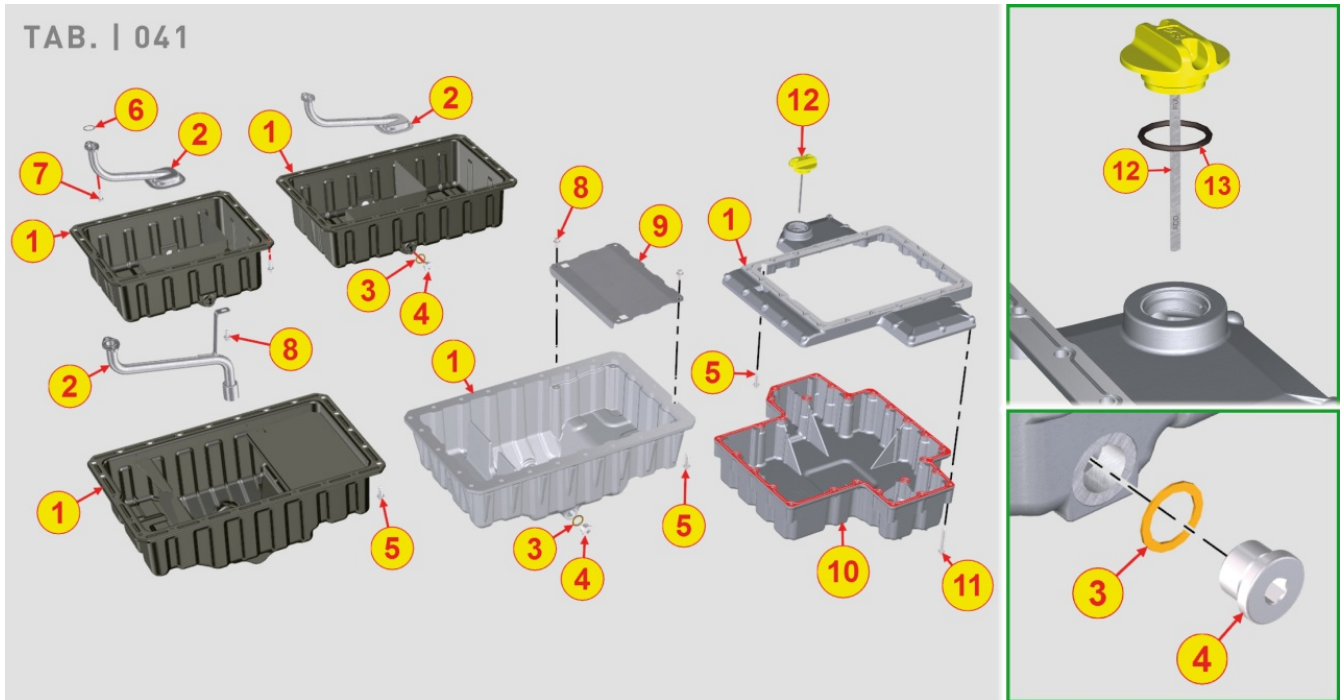

8041700140 - OIL PAN

Pos	Kit	Included In	Code	Description	Qty	Old Code	Tech. Info
1	(A)		ED0066458680-S	KDI 2504 OIL SUMP ASSY	1		
2			ED0093202280-S	INTAKE PIPE	1		
3		(A)	ED0046700880-S	GASKET	2		
4		(A)	ED0090400260-S	CAP	2		
5			ED0097660060-S	TORX SCREW	24		
6			ED0012002260-S	O RING	1		
7			ED0017601510-S	HEXAG.BOLT SCREW M6X16 W.FLANGE	2		
8		(A)	ED0017601960-S	CAPSCREW M6X12	1