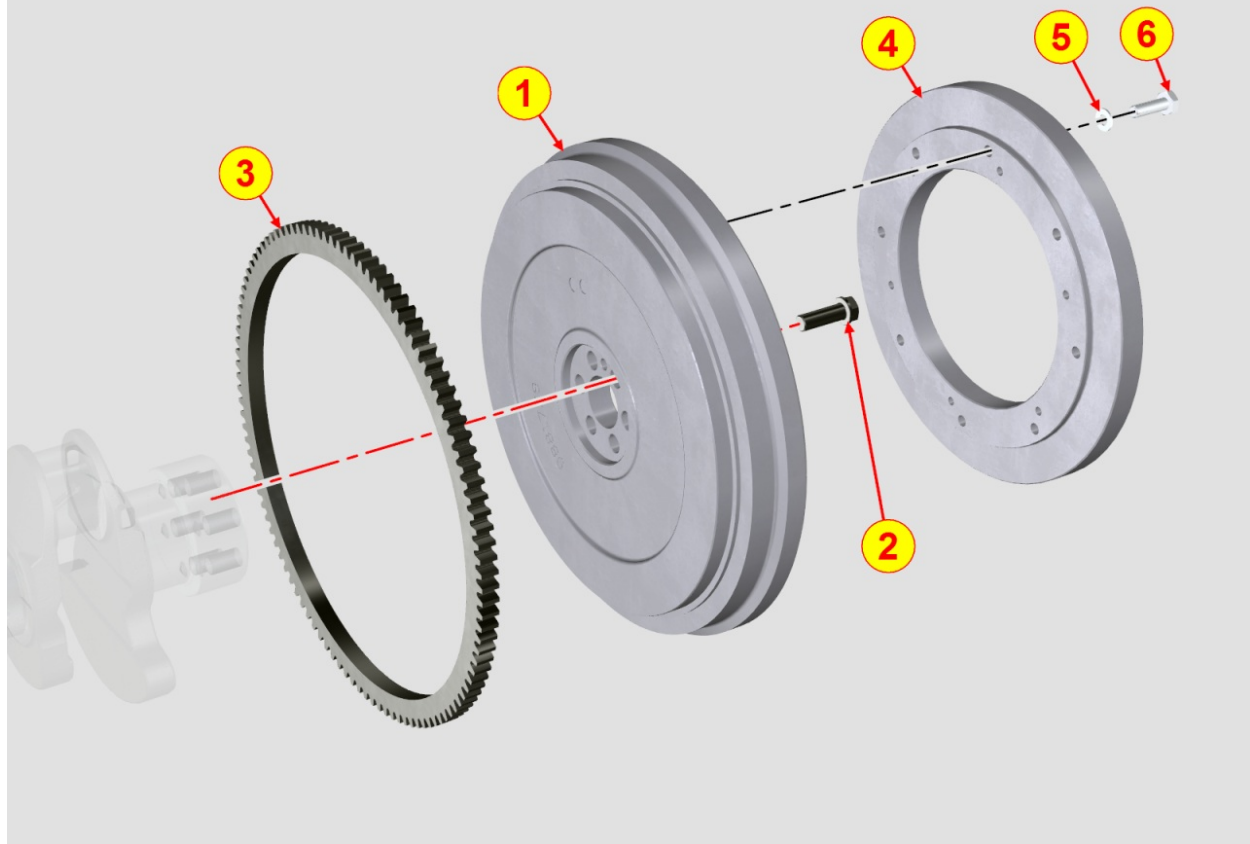

8012700090 - FLYWHEEL

TAB. | 012

Pos	Kit	Included In	Code	Description	Qty	Old Code	Tech. Info
2			ED0018620890-S	BOLT	6		
3		(A)	ED0028162450-S	RING GEAR	1