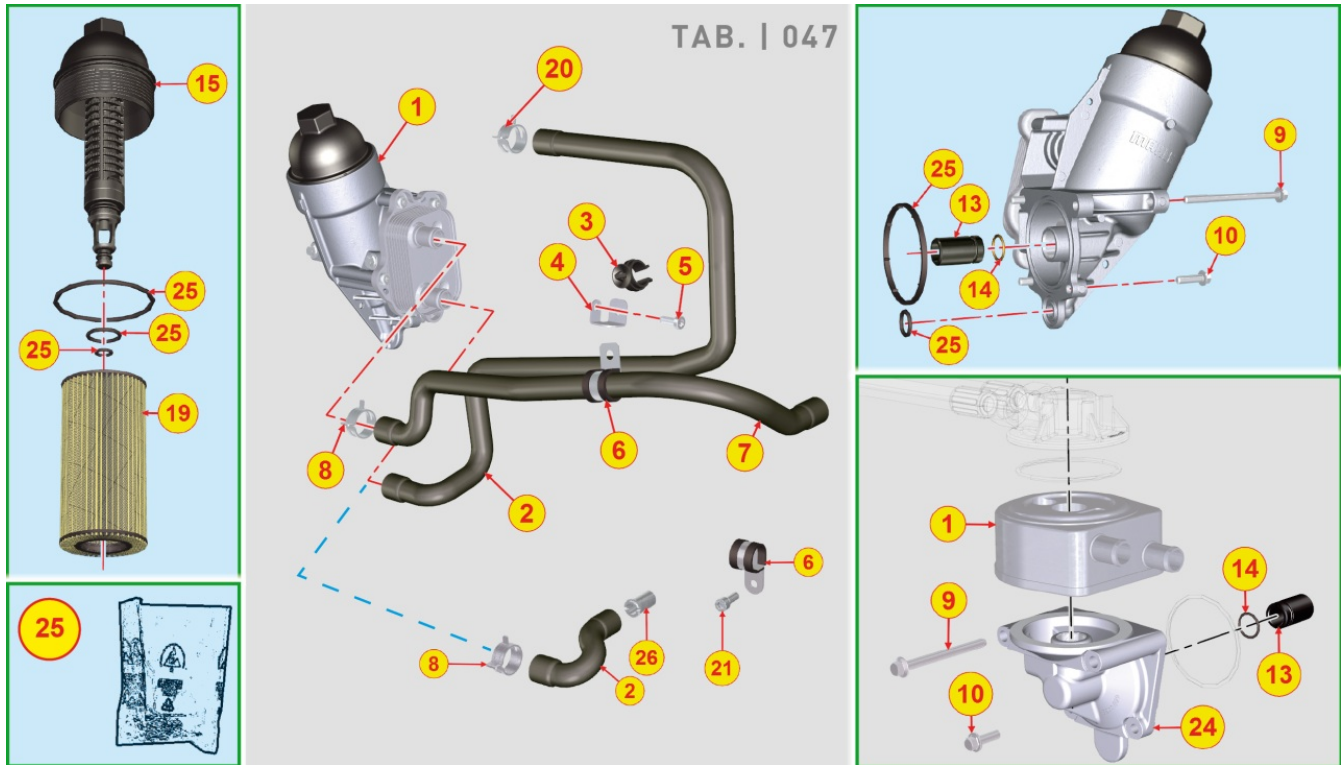

8047700030 - OIL COOLER

Pos	Kit	Included In	Code	Description	Qty	Old Code	Tech. Info
1	(A)		ED0037401670-S	OIL COOLER	1		
2			ED0093055690-S	WAT.HOSE CON.EGR COOL.-OIL CO.	1		
3			ED0036172500-S	D.20 CLAMP	1		
4			ED0063602310-S	SUPPORT RUBBER PIPE PLATE	1		
5			ED0097610450-S	SELF TAPPING SCREW M6X16	1		
6			ED0036172490-S	HOSE D.20 CLAMP	1		
7			ED0093055700-S	WAT.HOSE CON.OIL COOL.-WAT.PU	1		
8			ED0036302450-S	SPRING BEND CLAMP D.25	2		
9			ED0017601930-S	HEXAG.HEAD SCREW M6X85 W FLANG	2		
10			ED0017601310-S	BOLT	2		
13			ED0072650700-S	OIL COOLER UNION	1		
14			ED0012004180-S	O-RING TYPE ORM 0160-20	1		
15		(A)	ED0027505400-S	OIL FILTER COVER	1		
19	(B)	(A)	ED0021753090-S	OIL FILTER ELEMENT	1		
20			ED0036302420-S	SPRING BEND CLAMP D.23	2		
25		(A)	ED0081802150-S	KIT SEAL RINGS	1		
26				802070...0