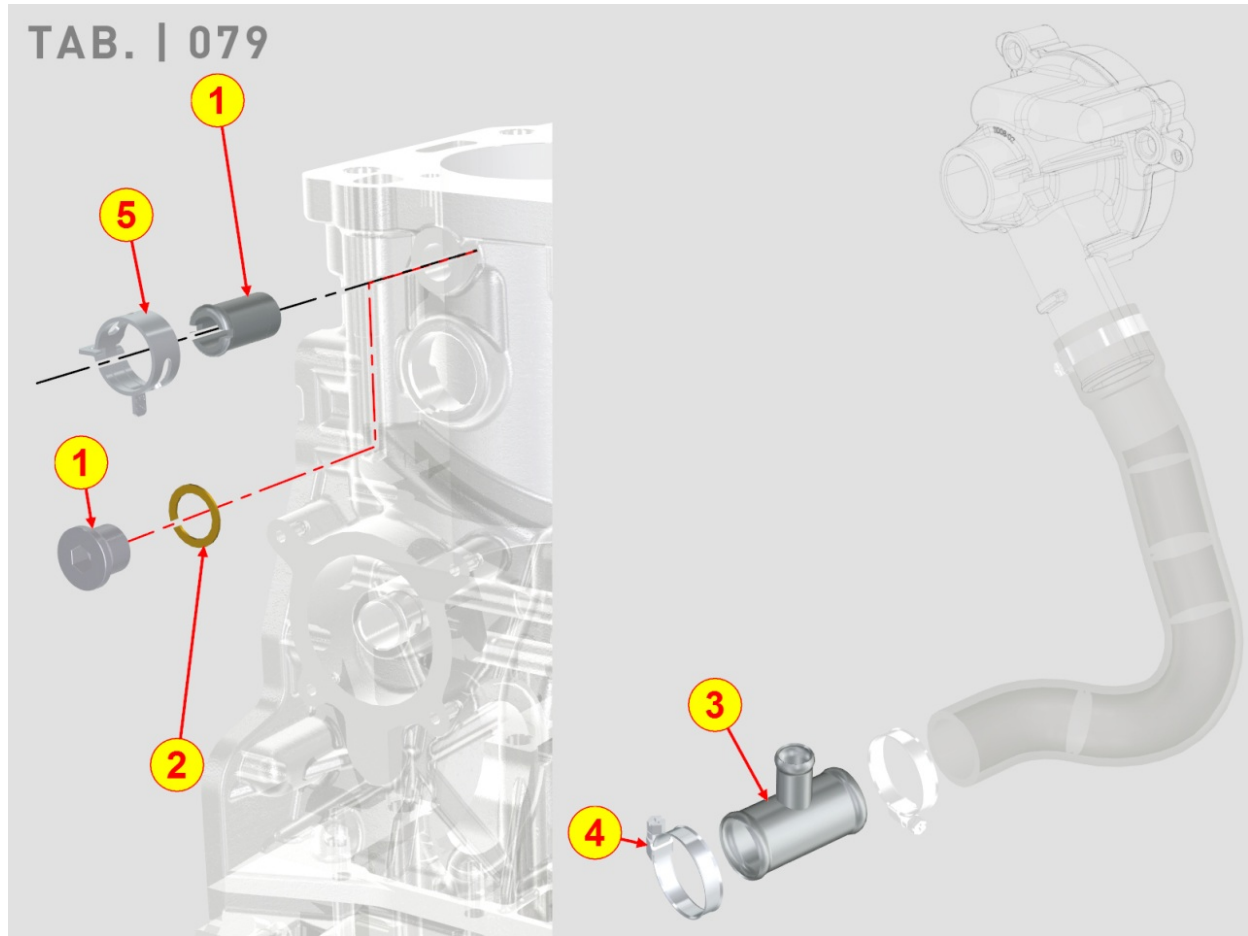

8079700030 - FITTING FOR CAB HEATING

Pos	Kit	Included In	Code	Description	Qty	Old Code	Tech. Info
1			ED0072850010-S	WATER CONNECTION	1