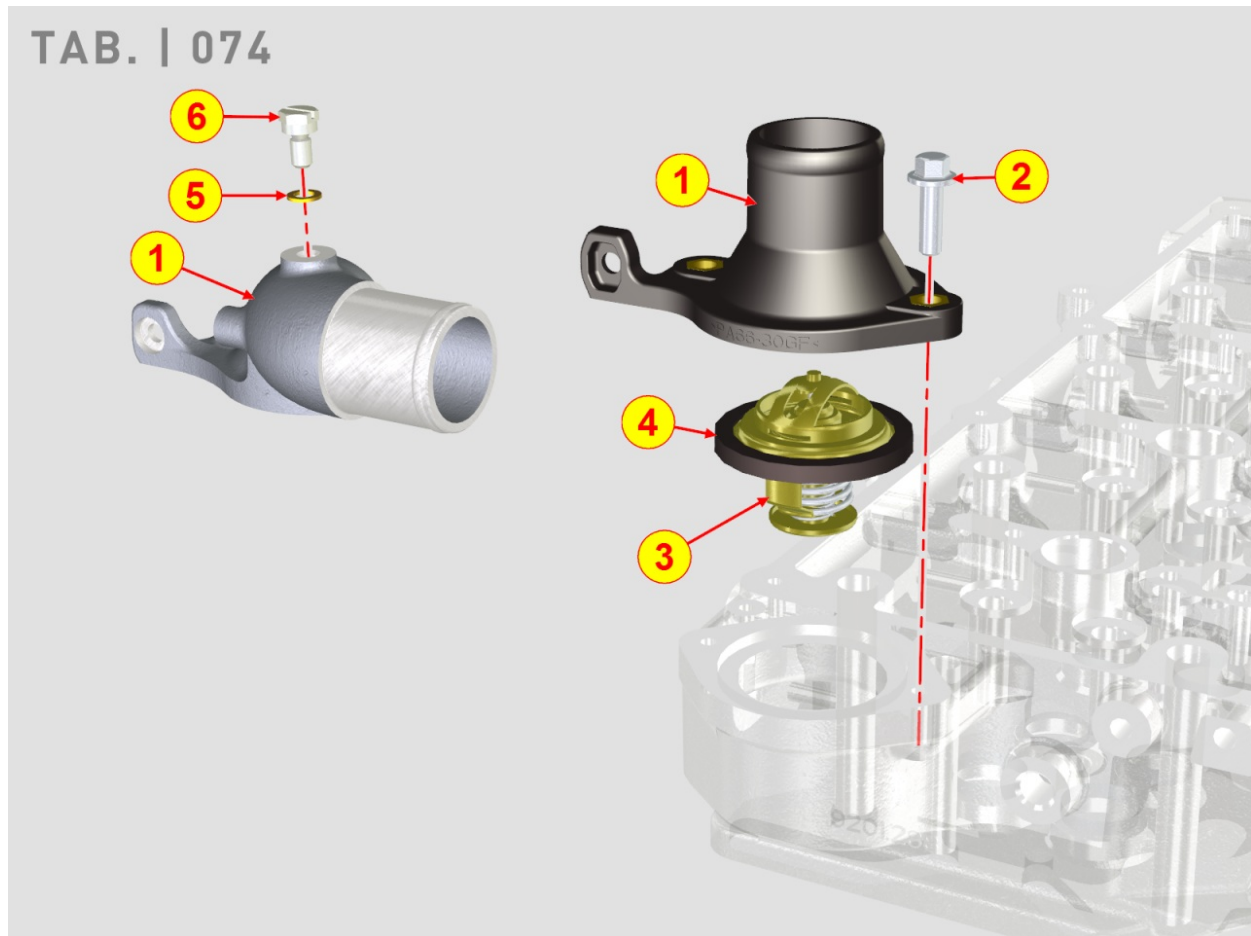

8074700040 - THERMOSTAT UNIT

Pos	Kit	Included In	Code	Description	Qty	Old Code	Tech. Info
1			ED0027505490-S	THERMOSTAT COVER	1		
2			ED0017601310-S	BOLT	2		
3	(A)		ED0091950010-S	THERMOSTAT VALVE ASSEMBLY CHD	1		
4		(A)	ED0044201220-S	GASKET FOR THERMOSTATICS VALVE	1