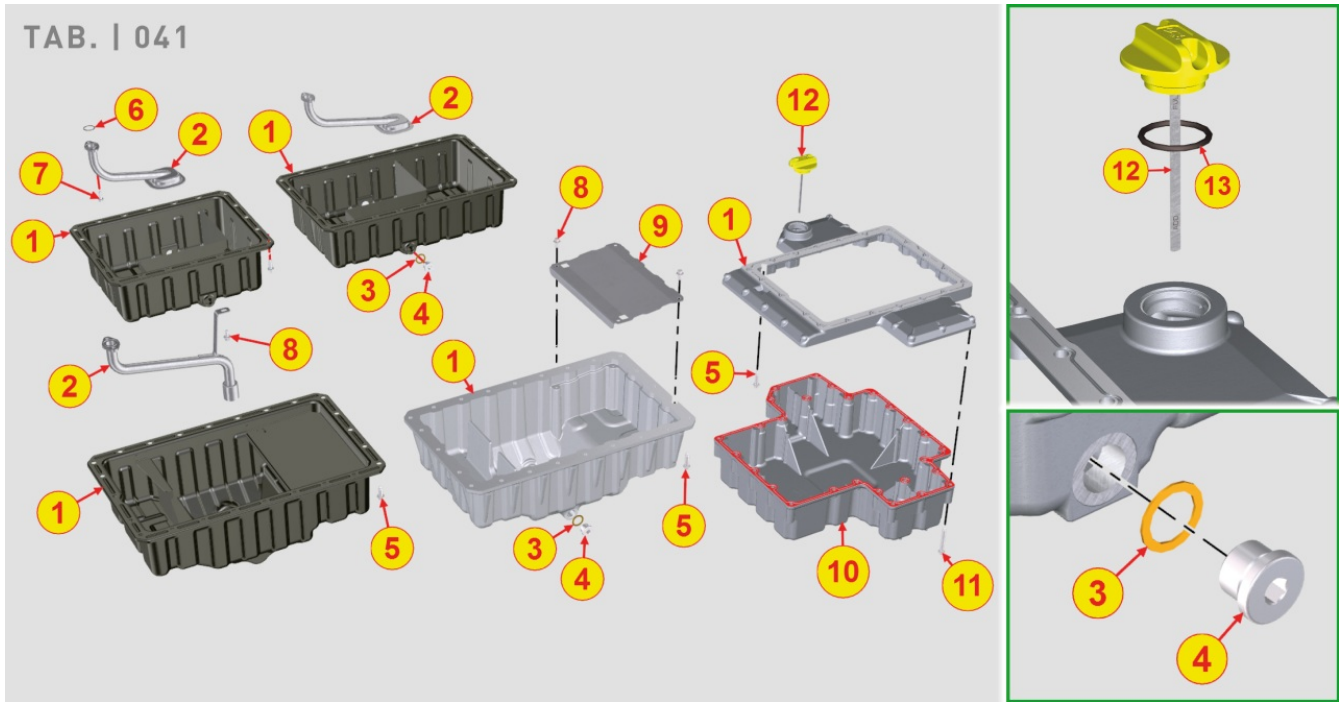

8041700140 - OIL PAN

Pos	Kit	Included In	Code	Description	Qty	Old Code	Tech. Info
1	(A)		ED0066458680-S	KDI 2504 OIL SUMP ASSY	1		
2			ED0093202280-S	INTAKE PIPE	1		
3		(A)	ED0046700880-S	GASKET	2		
4		(A)	ED0090400260-S	CAP	2		
5			ED0097660060-S	TORX SCREW	24		
6			ED0012002260-S	O RING	1		
7			ED0017601510-S	HEXAG.BOLT SCREW M6X16 W.FLANGE	2		
8		(A)	ED0017601960-S	CAPSCREW M6X12	1