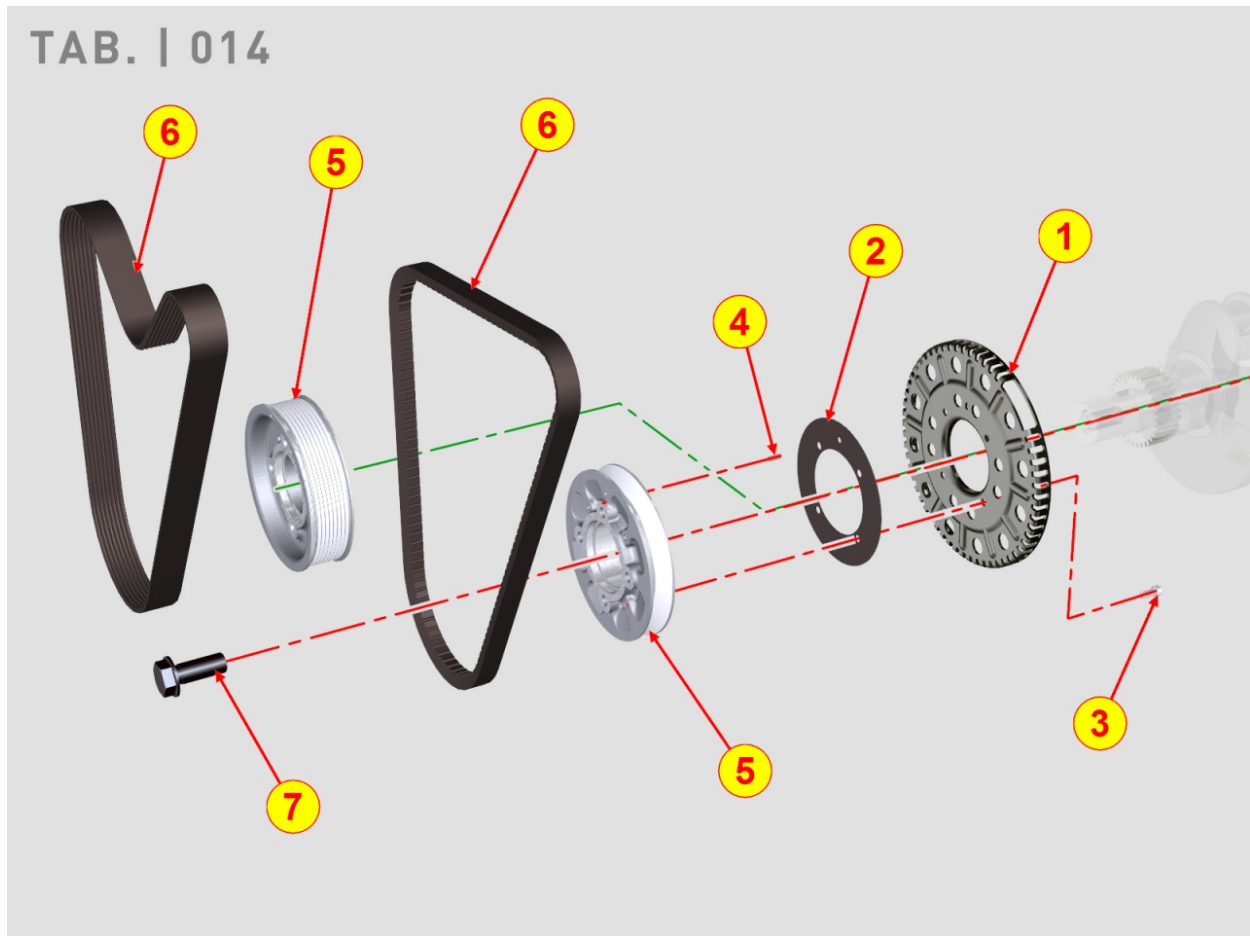

8012700090 - FLYWHEEL

TAB. | 012

Pos	Kit	Included In	Code	Description	Qty	Old Code	Tech. Info
2			ED0018620890-S	BOLT	6		
3		(A)	ED0028162450-S	RING GEAR	1		

8014700220 - PULLEYS / BELT

TAB. | 014

Pos	Kit	Included In	Code	Description	Qty	Old Code	Tech. Info
1			ED0078151320-S	SPEED WHEEL	1		
2			ED0034301760-S	DEADENING DISK	1		
3			ED0097301070-S	SCREW	4		
4			ED0084000480-S	PARAL.PIN	1		
5			ED0069754580-S	PULLEY 1:1,5	1		
6			ED0024404900-S	V-BELT	1		
7			ED0098653190-S	SCREW	1		