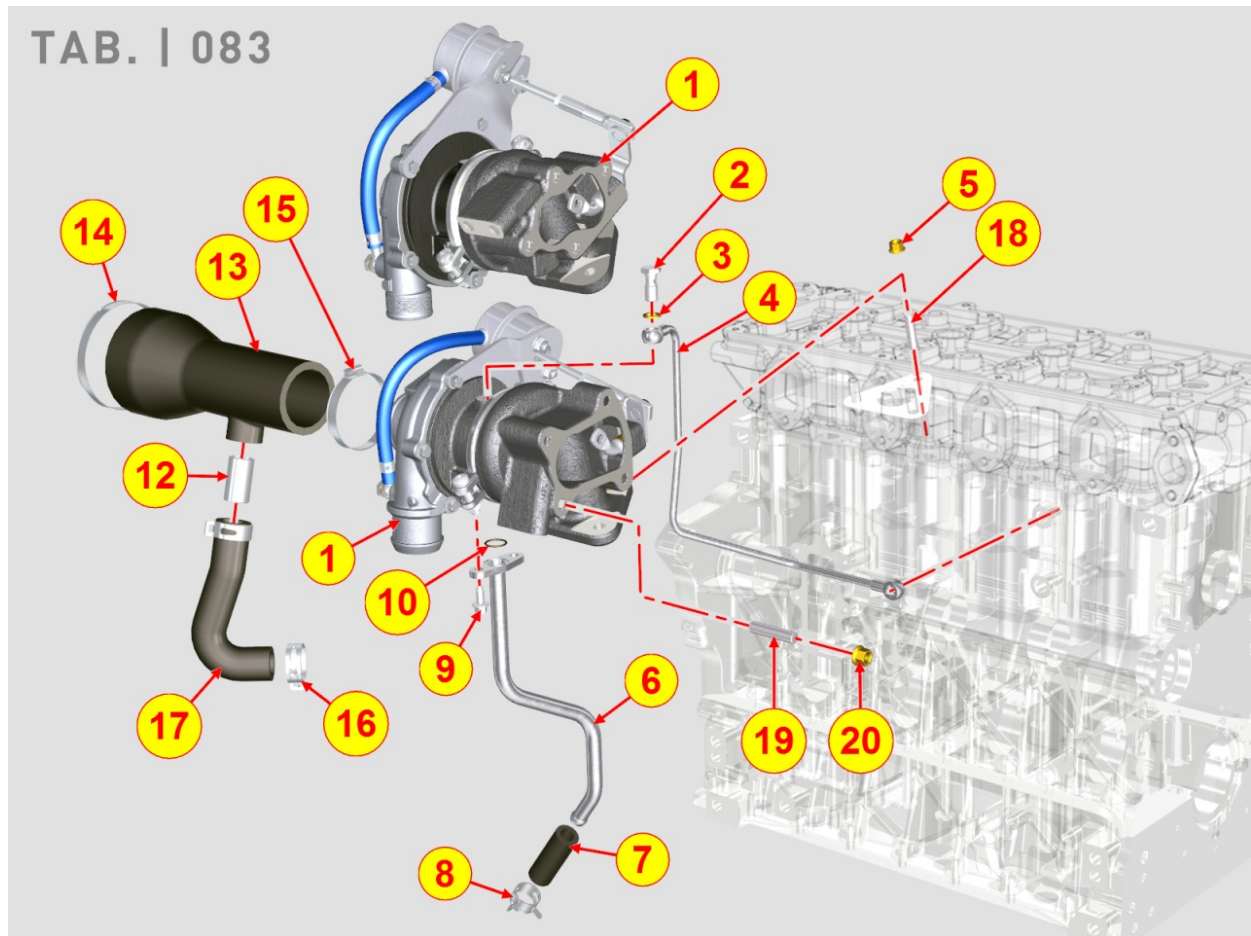

8083700040 - TURBOCHARGER

Pos	Kit	Included In	Code	Description	Qty	Old Code	Tech. Info
1			ED0096100780-S	TURBOCHARGER	1		
2			ED0019011930-S	BOLT	2		
3			ED0046700590-S	C.GASKET	4		
4			ED0094650910-S	ASSY FEED OIL PIPE FOR TURBOC.	1		
5			ED0032401650-S	HEX.NUT	3		
6			ED0095352020-S	COM.RETURN OIL PIPE FROM TURBO	1		
7			ED0094001810-S	RETURN OIL PIPE FROM TURBOCH.	1		
8			ED0036302440-S	SPRING BEND CLAMP D.20	2		
9			ED0017601300-S	BOLT	2		
10			ED0012004110-S	O-RING TYPE ORM 0140-15	1		
12			ED0095801150-S	DRAINAGE BLOW BY PIPE	1		
13			ED0053651890-S	TURBOCHARGER HOSE	1		
15			ED0036300230-S	CLAMP	1		
16			ED0036302460-S	SPRING BEND CLAMP D.28	3		
17			ED0094001890-S	BLOW BY HOSE	1		
18			ED0067802150-S	STUD 8X1,25X20	3