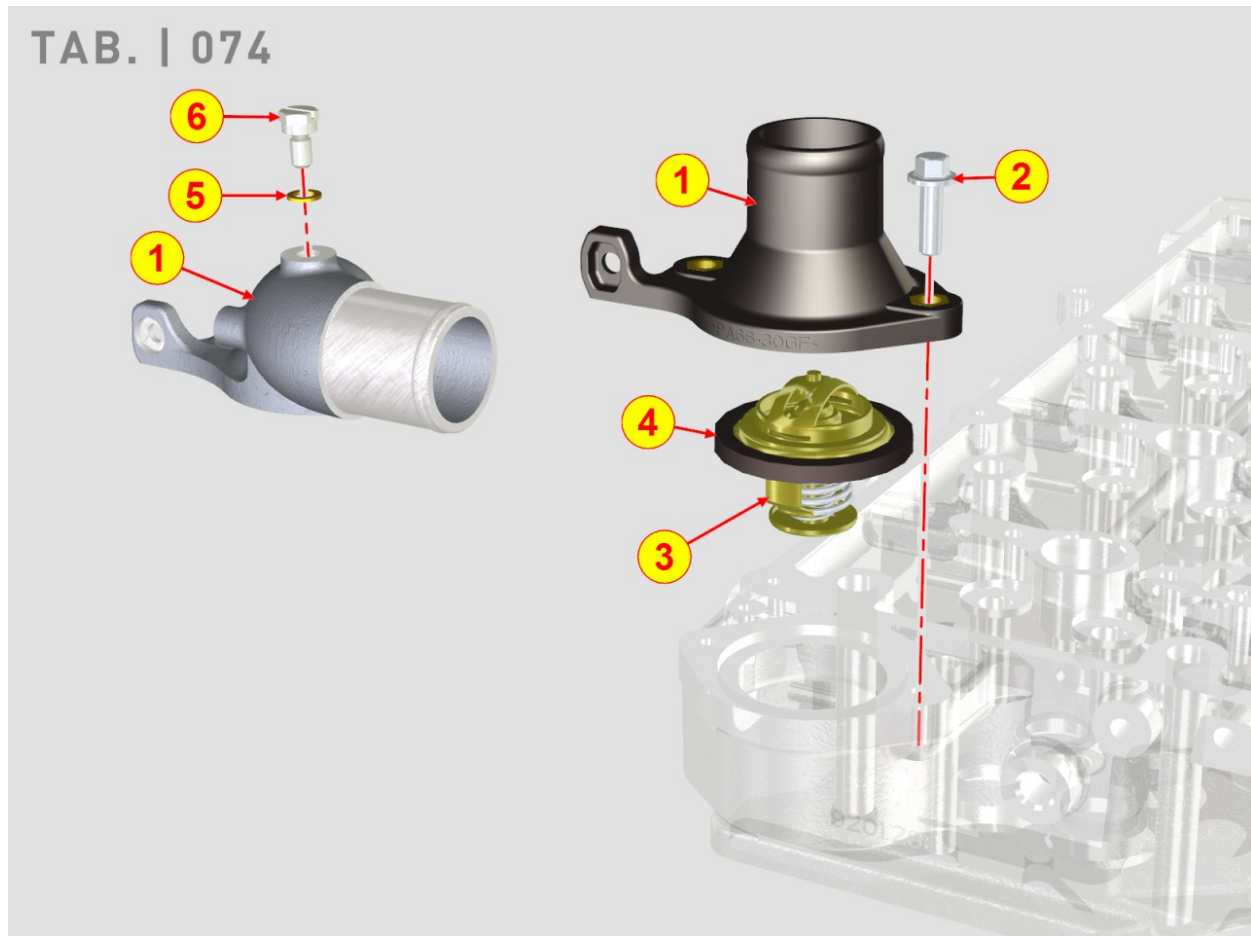

8074700060 - THERMOSTAT UNIT

Pos	Kit	Included In	Code	Description	Qty	Old Code	Tech. Info
1			ED0027505490-S	THERMOSTAT COVER	1		
2			ED0017601310-S	BOLT	2		
3	(A)		ED0091950010-S	THERMOSTAT VALVE ASSEMBLY CHD	1		
4		(A)	ED0044201220-S	GASKET FOR THERMOSTATICS VALVE	1