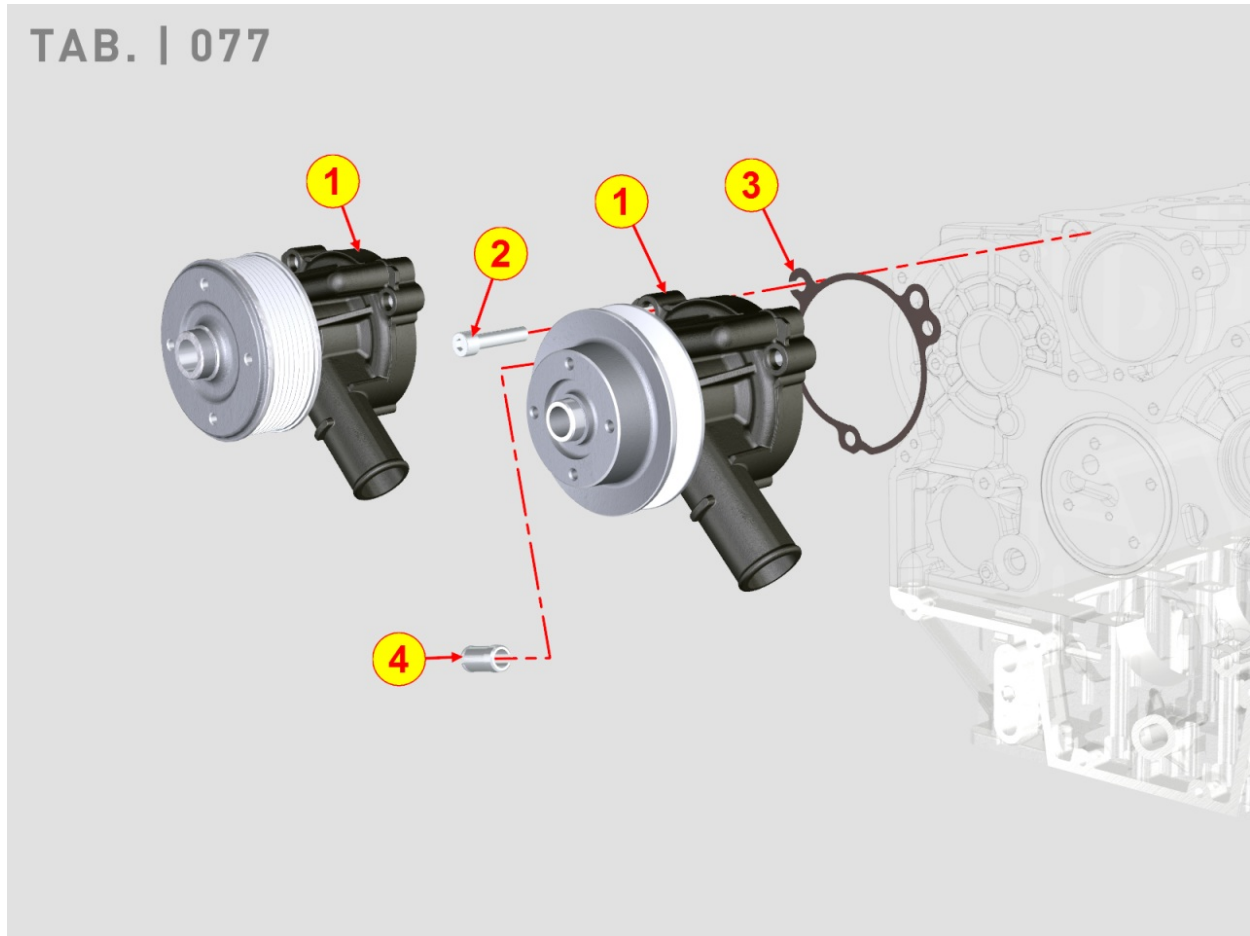

8077700060 - WATER PUMP

TAB. | 077

Pos	Kit	Included In	Code	Description	Qty	Old Code	Tech. Info
1	(A)		ED0065845320-S	WATER PUMP ASS.Y KDI TCR	1		
2			ED0097320630-S	CAPSCREW	3		
3		(A)	ED0045802460-S	WATER PUMP GASKET	1		
4			ED0072850010-S	WATER CONNECTION	1