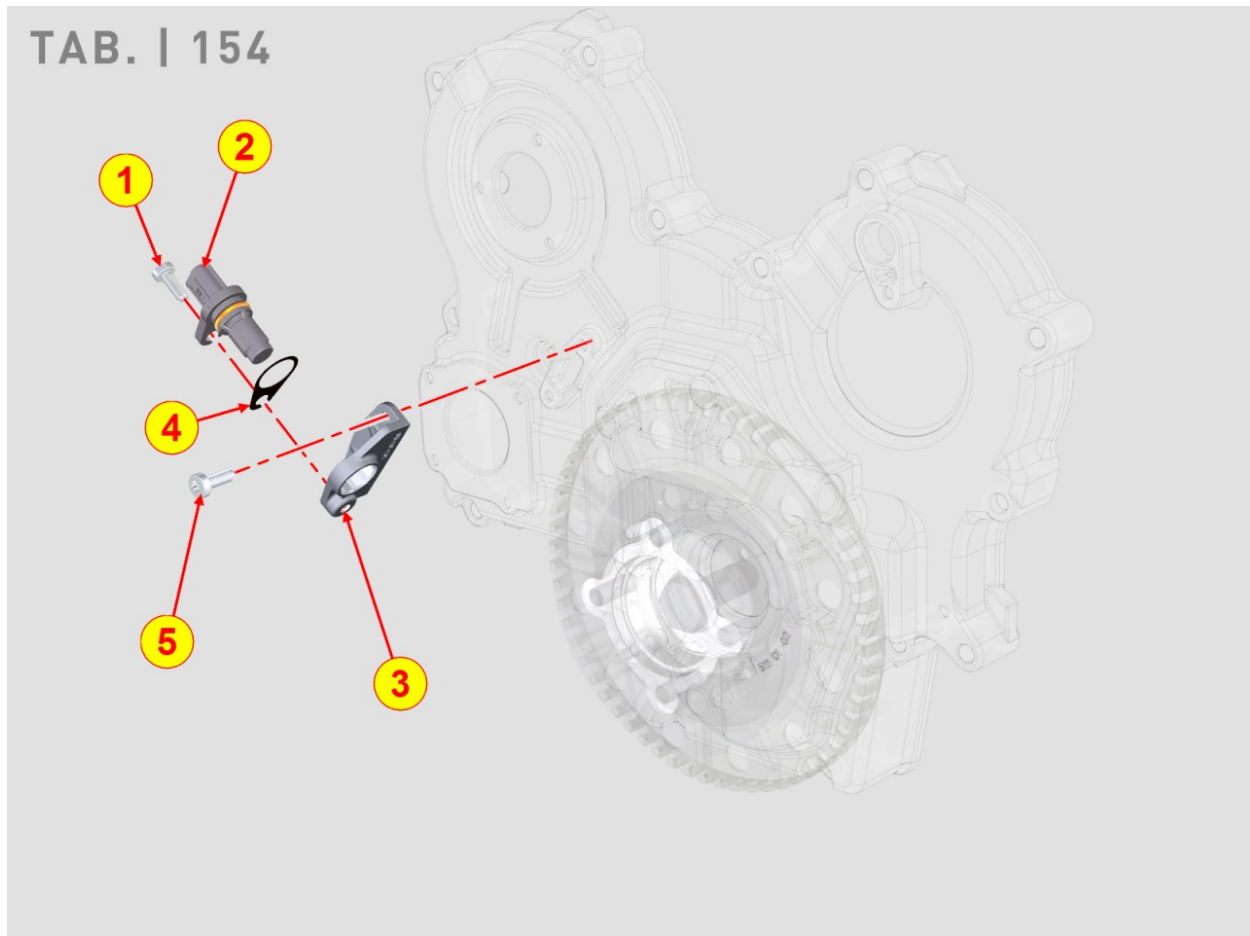

8154700020 - INJECTION PUMPS SENSOR

TAB. | 154

Pos	Kit	Included In	Code	Description	Qty	Old Code	Tech. Info
0			ED0076252130-S	WASHER	2		
1			ED0097610450-S	SELF TAPPING SCREW M6X16	1		
2			ED0080891600-S	CRANK SENSOR	1		
3			ED0085464310-S	SPEED SENSOR BRACKET	1		
4			ED0051511460-S	SPEED SENSOR SHEET METAL SPAC.	1		
5			ED0097610460-S	SELF TAPPING SCREW M6X20	2