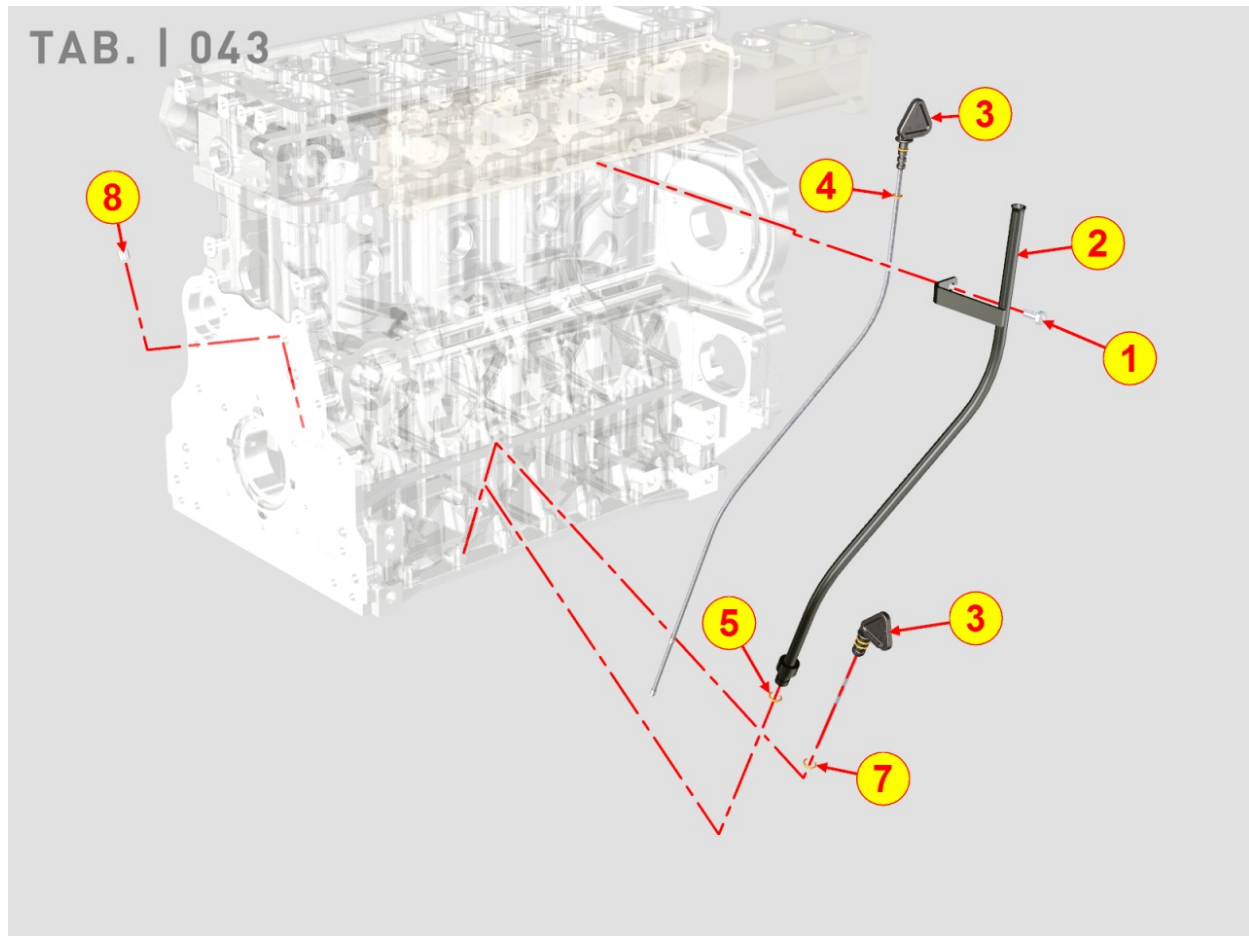

8043700160 - OIL DIPSTICK

Pos	Kit	Included In	Code	Description	Qty	Old Code	Tech. Info
3	(A)		ED0014005650-S	DIPSTICK	1		
8			ED0090802850-S	PLUG AVSEAL D12 02964-01215	1