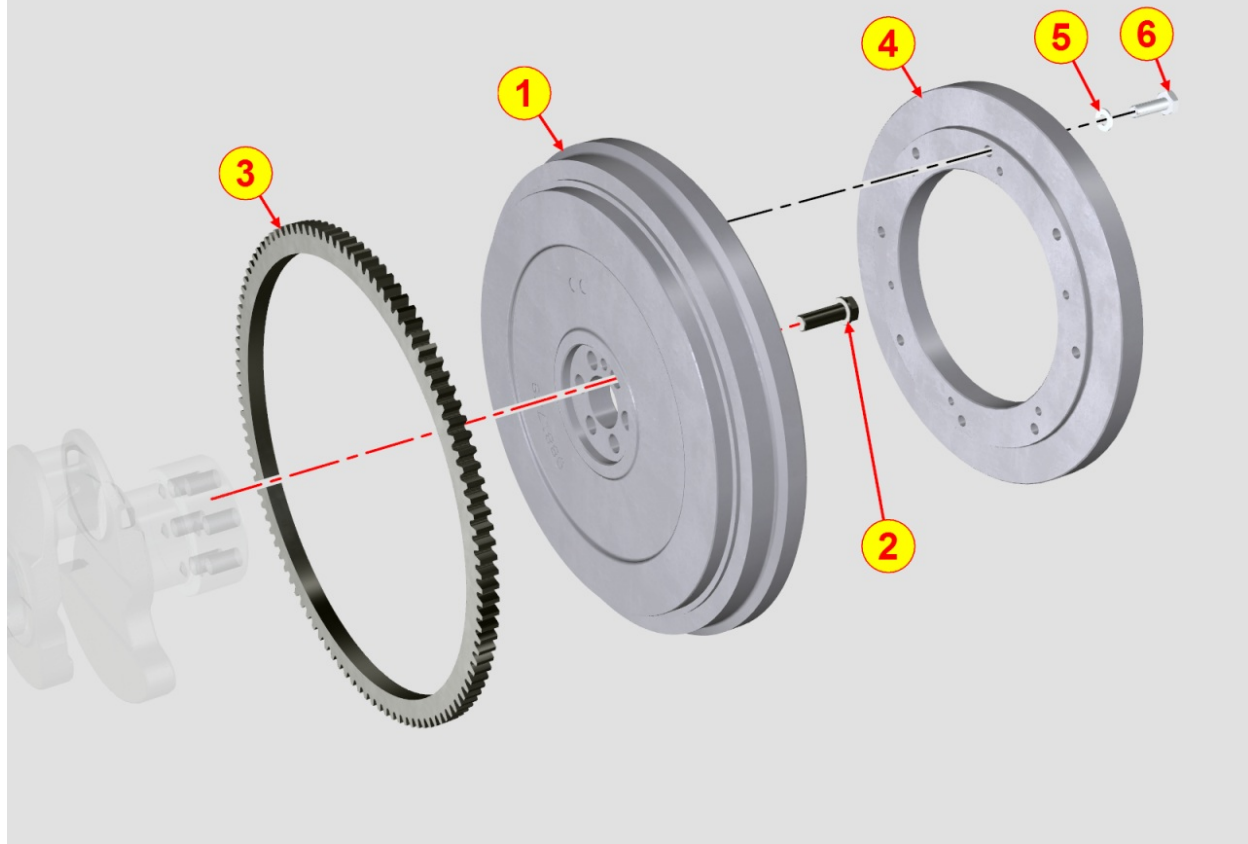

8012700090 - FLYWHEEL

TAB. | 012

Pos	Kit	Included In	Code	Description	Qty	Old Code	Tech. Info
2			ED0018620890-S	BOLT	6		
3		(A)	ED0028162450-S	RING GEAR	1		

8014700220 - PULLEYS / BELT

TAB. | 014

Pos	Kit	Included In	Code	Description	Qty	Old Code	Tech. Info
1			ED0078151320-S	SPEED WHEEL	1		
2			ED0034301760-S	DEADENING DISK	1		
3			ED0097301070-S	SCREW	4		
4			ED0084000480-S	PARAL.PIN	1		
5			ED0069754580-S	PULLEY 1:1,5	1		
6			ED0024404900-S	V-BELT	1		
7			ED0098653190-S	SCREW	1		