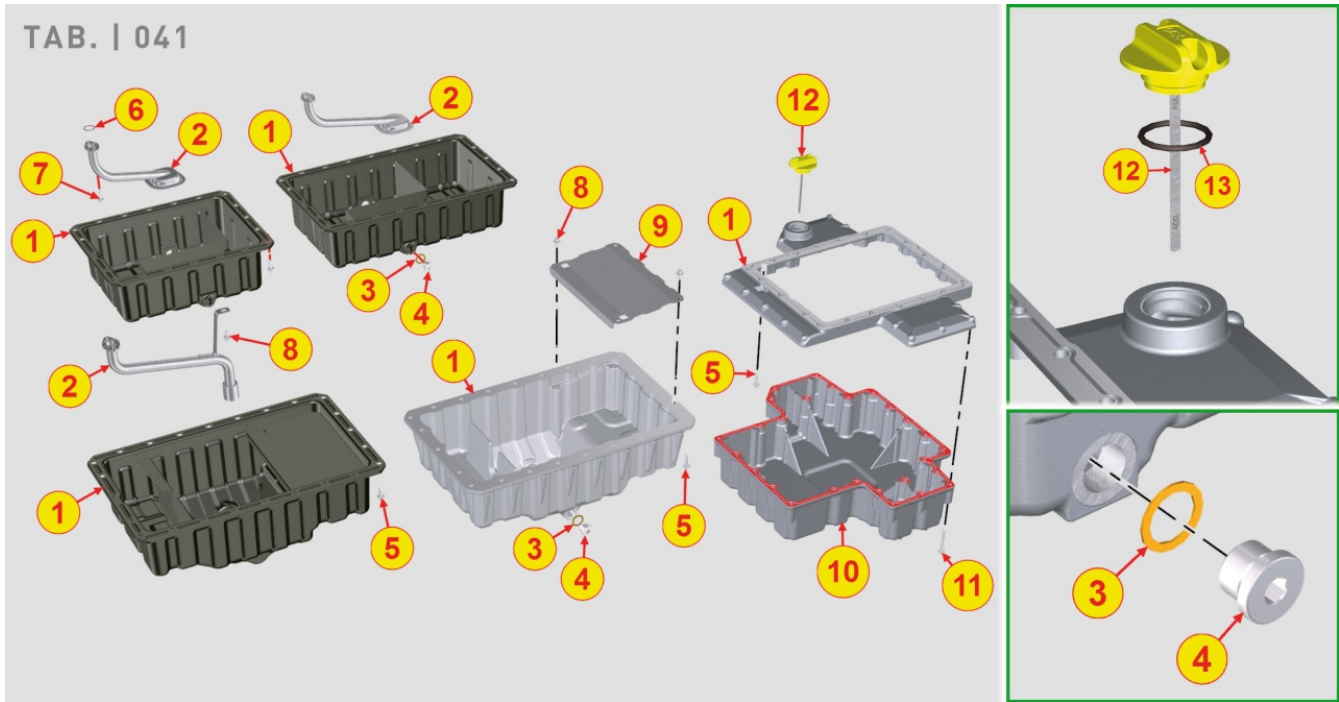

8041700150 - OIL PAN

Pos	Kit	Included In	Code	Description	Qty	Old Code	Tech. Info
1	(A)		ED0066458300-S	KDI 1903 OIL SUMP ASSY	1		
2			ED0093202270-S	INTAKE PIPE	1		
3		(A)	ED0046700880-S	GASKET	2		
4		(A)	ED0090400260-S	CAP	2		
5			ED0097660060-S	TORX SCREW	20		
6			ED0012002260-S	O RING	1		
7			ED0017601510-S	HEXAG.BOLT SCREW M6X16 W.FLANGE	2		
8		(A)	ED0017601960-S	CAPSCREW M6X12	1