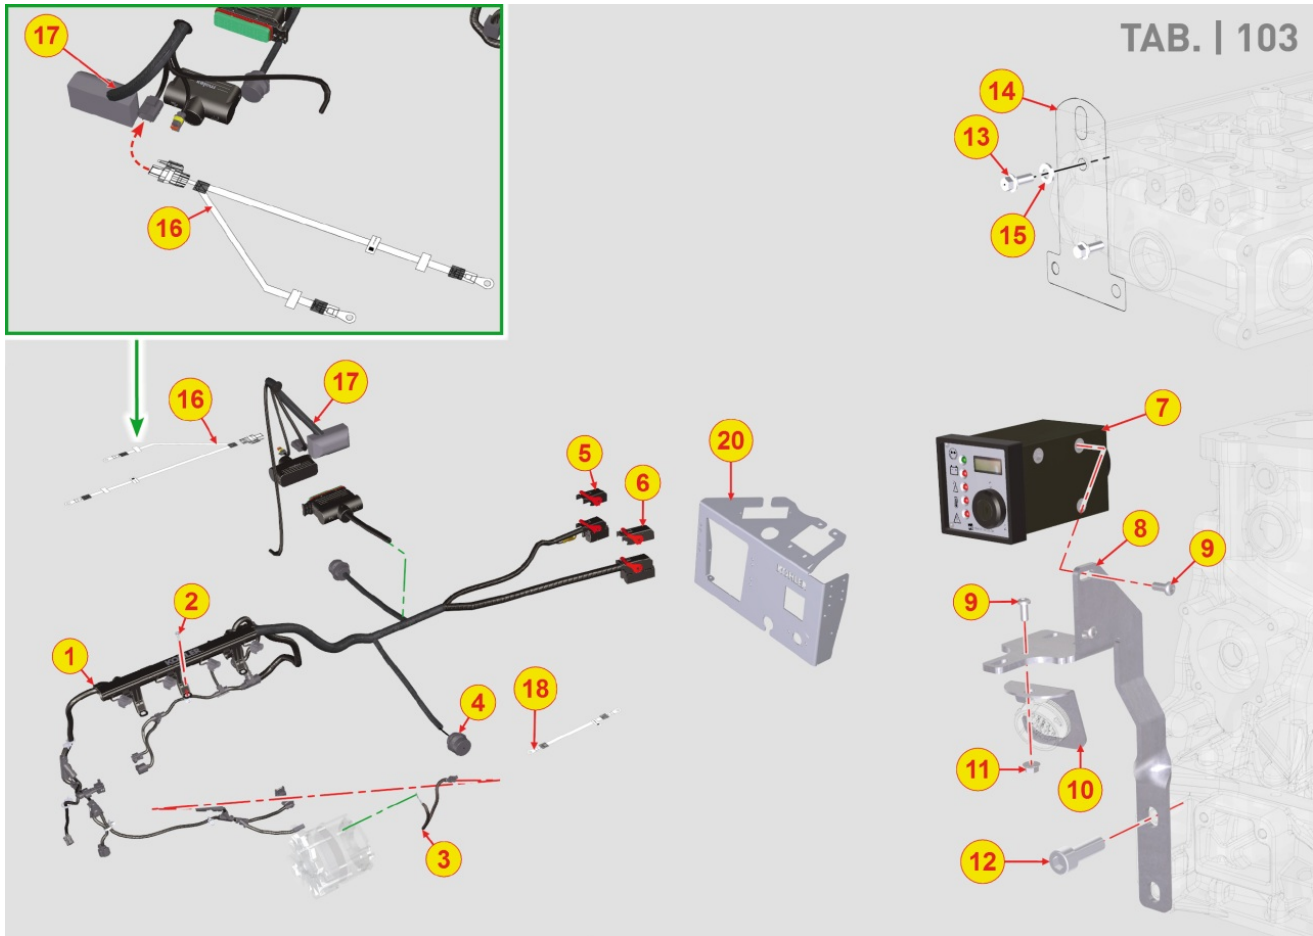

8103700070 - ELECTRIC DASHBOARD / ENGINE WIRES

Pos	Kit	Included In	Code	Description	Qty	Old Code	Tech. Info
1	(A)		ED0021860030-S	BASE CABLE ENGINE KDI 2504 TCR	1		
2			ED0097610450-S	SELF TAPPING SCREW M6X16	3		
3			ED0021863710-S	CABLE ALTERNATOR	1		
5		(A)	ED0069278350-S	COVER DRESS 90° EXIT ECU-B	1		
6		(A)	ED0069278340-S	COVER DRESS 90° EXIT ECU-A	1