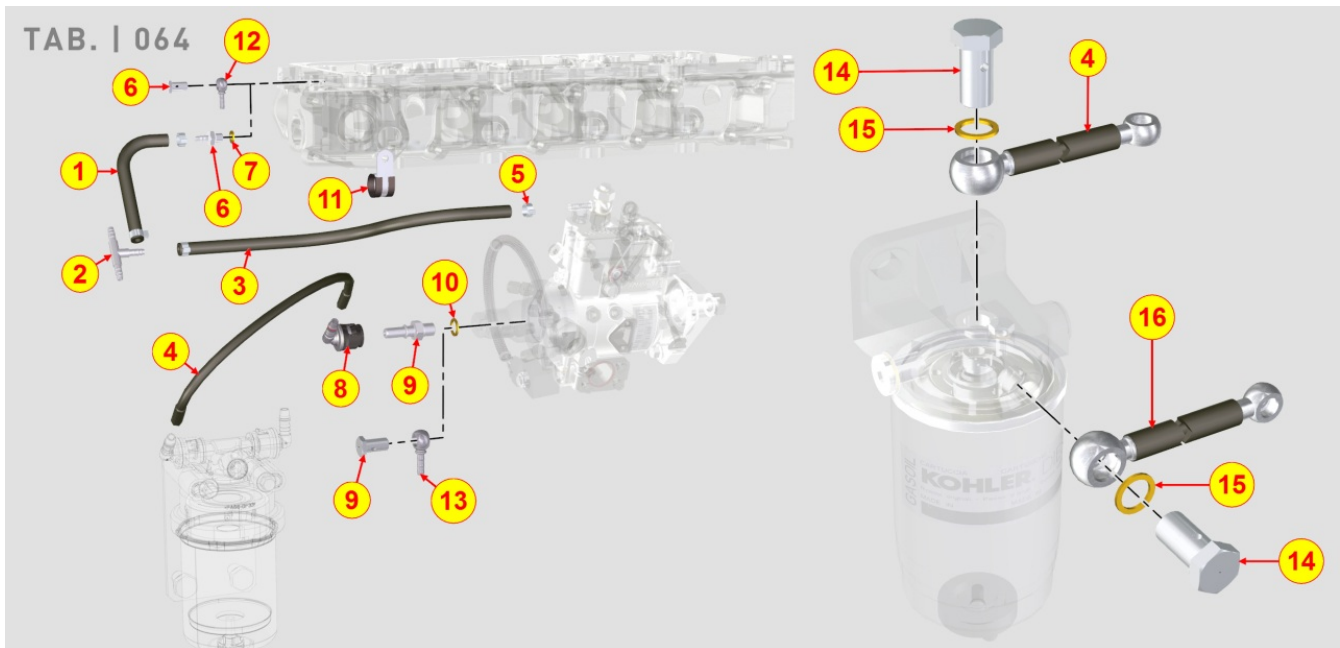

8064700040 - FUEL PIPING

Pos	Kit	Included In	Code	Description	Qty	Old Code	Tech. Info
1			ED0095712710-S	FUEL TUBE	1		
2			ED0073010520-S	UNION	1		
3			ED0095712720-S	FUEL TUBE	1		
4	(A)		ED0093764430-S	FUEL PIPE	1		
5			ED0036300040-S	CLAMP	4		
6			ED0072702720-S	BANJO UNION ON PUMP INJECTION	1		
7			ED0046700580-S	GASKET	1		
8			ED0050251230-S	QUICK CONNECTOR 3/8"	2		
9			ED0072702980-S	UNION	1		
10			ED0046700600-S	C.GASKET	1		
11			ED0036171580-S	FASCETTA/HOSE CLAMP D 10	1