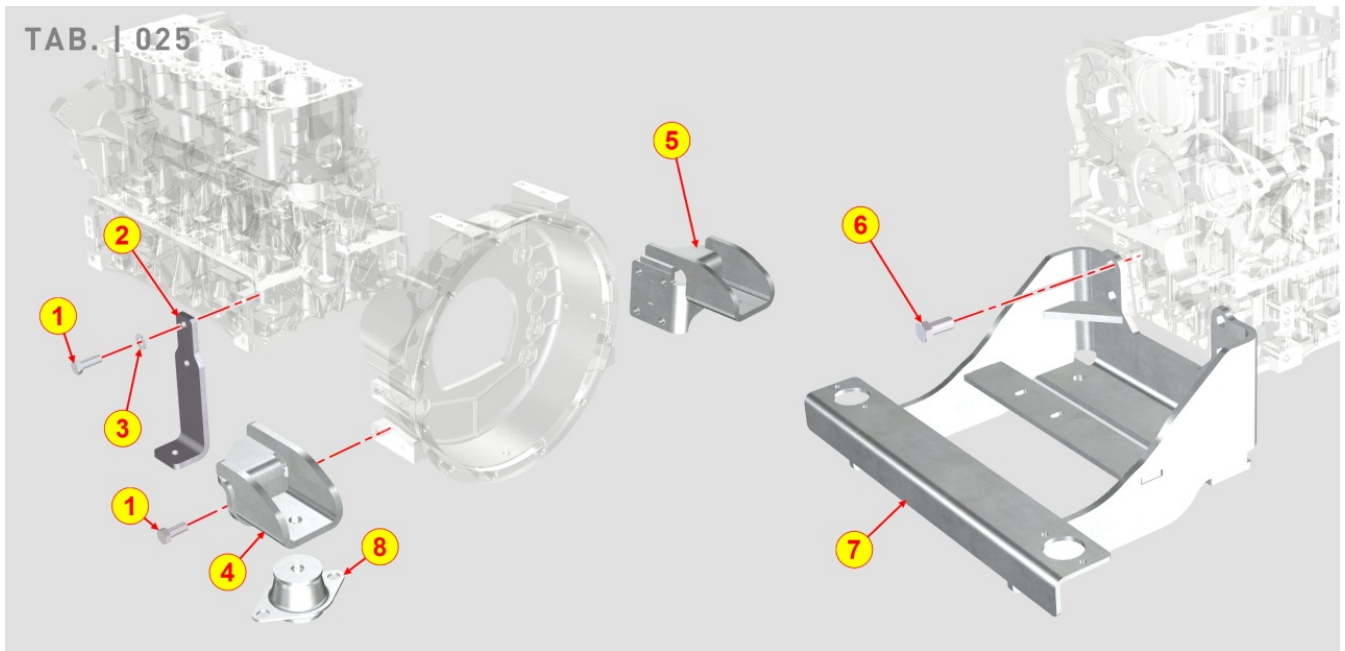

8025700010 - ENGINE MOUNTS

Pos	Kit	Included In	Code	Description	Qty	Old Code	Tech. Info
1			ED0017900240-S	BULLONE/BOLT 'D 10	8