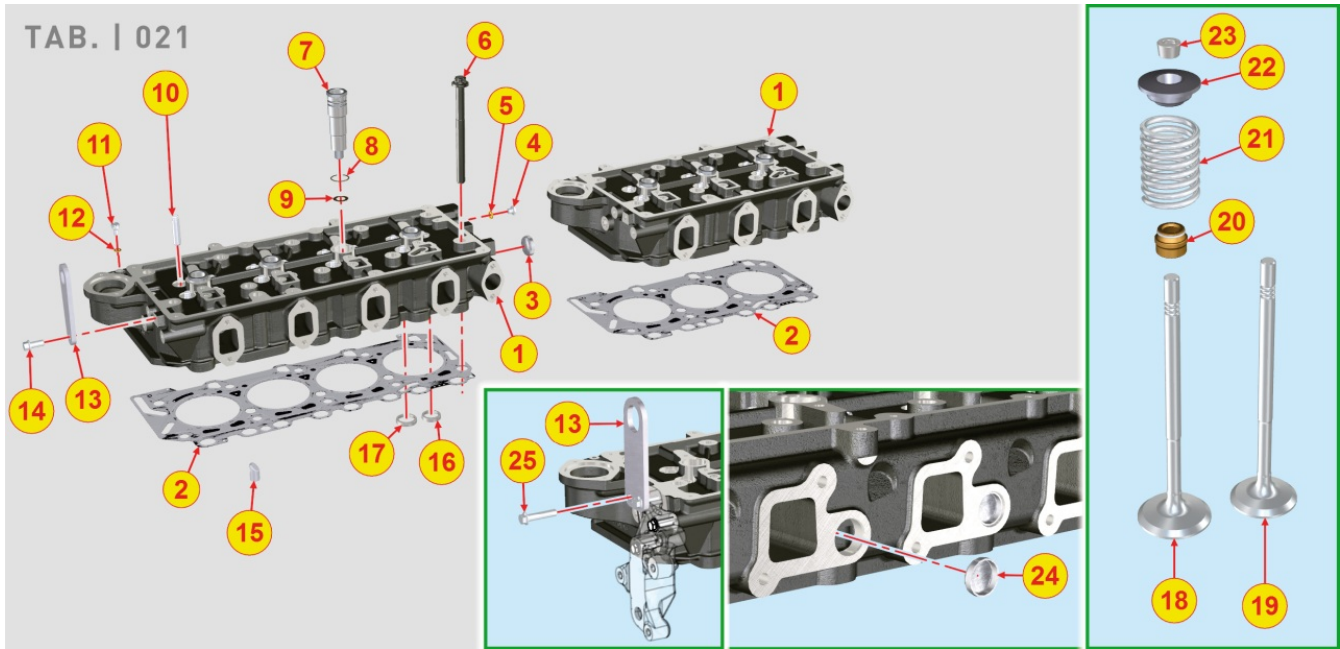

8021700410 - CYLINDER HEAD

Pos	Kit	Included In	Code	Description	Qty	Old Code	Tech. Info
1	(A)		ED0092019650-S	CYLINDER HEAD ASSY KDI1903	1		
2			ED0047310010-S	CYLINDER HEAD GASKET	1		
2			ED0047310020-S	GUARNIZIONE TESTA SP 0.95 HD19	1		
2			ED0047310030-S	GUARNIZIONE TESTA SP 1.05 HD19	1		
3	(A)		ED0089900220-S	CAP	1		
4			ED0089650370-S	CAP	1		
5			ED0046700580-S	GASKET	1		
6			ED0098202380-S	CYLINDER HEAD FIXING SCREW	8		
7	(A)		ED0021101400-S	INJECTOR SLEEVE	3		
8	(A)		ED0012004090-S	O-RING TYPE ORM 0230-15	6		
9	(A)		ED0046701470-S	INJECTOR SLEEVE GASKET	3		
10	(A)		ED0048452830-S	VALVE GUIDE	12		
11			ED0090800370-S	USE ED0019011710-S SCREW	1		
12			ED0046700010-S	GASKET	1		
13			ED0085464680-S	BRACKET	2		
14			ED0017701110-S	BOLT	4		
15			ED0019705140-S	THIMBLE	2		
16	(A)		ED0080003480-S	EXHAUST VALVE SEAT	6		
17	(A)		ED0080003470-S	INTAKE VALVE SEAT	6		
18	(A)			803670...0			
19	(A)			803670...0			
20	(A)			803670...0			
21	(A)			803670...0			
22	(A)			803670...0			
23	(A)			803670...0			
24	(A)		ED0090801080-S	PLUG	2