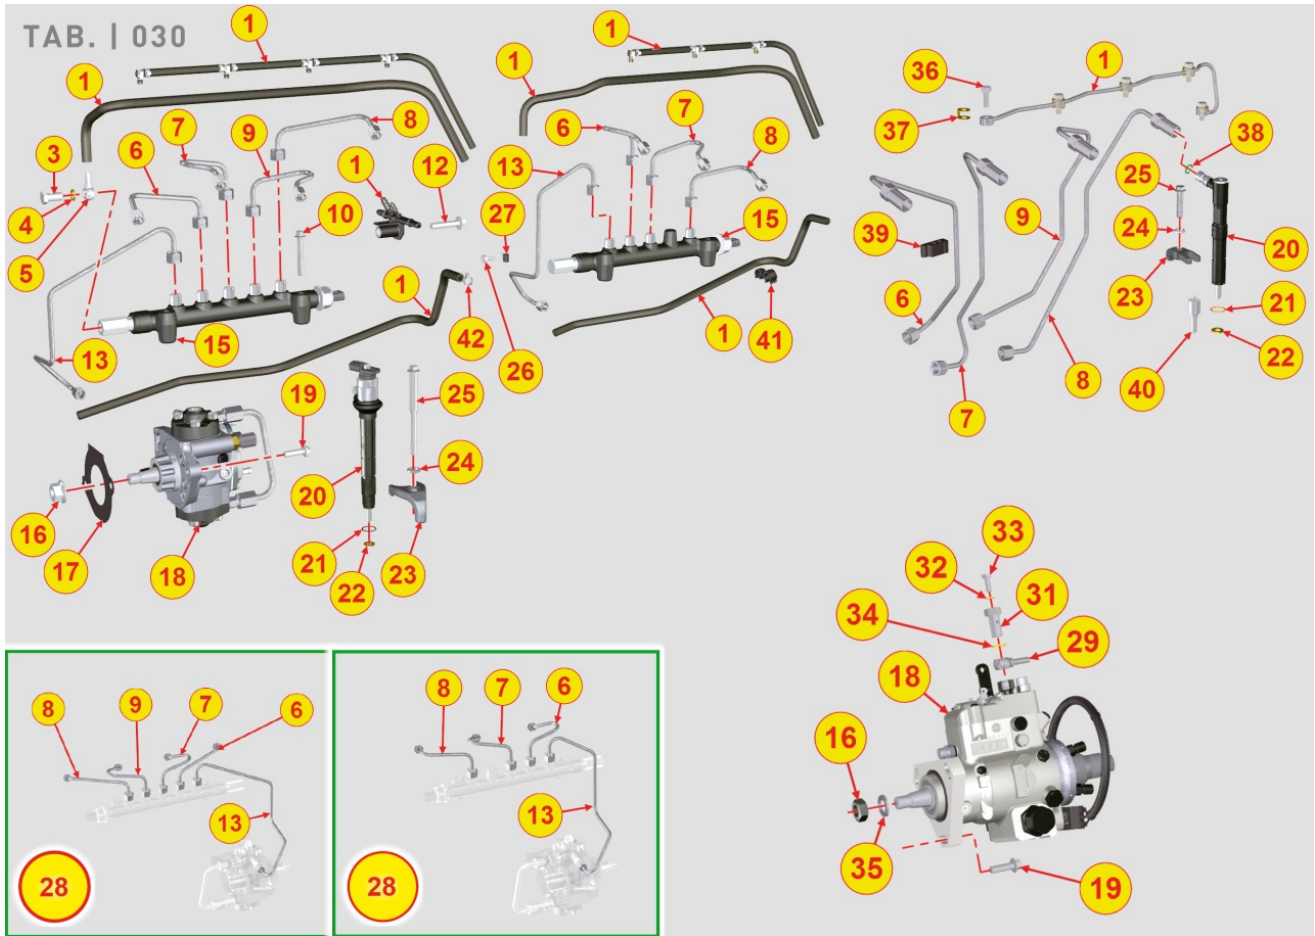

8025700010 - ENGINE MOUNTS

Pos	Kit	Included In	Code	Description	Qty	Old Code	Tech. Info
1			ED0017900240-S	BULLONE/BOLT 'D 10	8		

8027700150 - TIMING SYSTEM CLOSURE PLATE

Pos	Kit	Included In	Code	Description	Qty	Old Code	Tech. Info
1	(A)		ED0066580290-S	OIL PUMP CARTER ASSY	1		
2			ED0097300320-S	SCREW	15		
3			ED0012135500-S	OIL SEAL RING38X50X7 CHO	1		
4		(A)	ED0064950810-S	CURSOR	1		
5		(A)	ED0056250300-S	SPRING	1		
6		(A)	ED0046700190-S	GASKET	1		
7		(A)	ED0090150110-S	CAP	1		
8			ED0012000810-S	RING	1		
9		(A)		Pos. 1			
10		(A)		Pos. 1			
11		(A)		Pos. 1			
12			ED0084000200-S	PARAL.PIN	2		
13		(A)		Pos. 1			
14				815370...0			
15				815370...0			
16				815370...0			

8030700440 - INJECTION SYSTEM

Pos	Kit	Included In	Code	Description	Qty	Old Code	Tech. Info
1	(C)		ED0095712810-S	FUEL TUBE	1		
6			ED0093763700-S	HP FUEL PIPE CYL.1	1		
7			ED0093763690-S	HP FUEL PIPE CYL.2	1		
9			ED0093763680-S	HP FUEL PIPE CYL.1	1		
16			ED0032402050-S	HEXAG.NUT M14X1,5 WITH FLANGE	1		
18			ED0065905470-S	INJECTION PUMP	1		
19			ED0017702230-S	HEXAG.HEAD SCREW M8X28 DRILOC	3		
20	(B)		ED0050107480-S	STANAD.INJ.KDI1903M TRACTOR	3		
21			ED0012004100-S	O-RING TYPE ORM 0170-15	3		
22			ED0046701430-S	INJECTORS GASKET	3		
23			ED0085463830-S	HIGH PRESSURE INJECTION PUMP	3		
24			ED0076253780-S	RONDELLA SMUSSATA	3		
25			ED0017701780-S	SCREW	3		
29			ED0072701090-S	UNION	1		
31			ED0019010310-S	UNION BOLT	1		
32			ED0046700010-S	GASKET	1		
33			ED0090800370-S	USE ED0019011710-S SCREW	1		
34			ED0046700600-S	C.GASKET	2		
36	(C)		ED0019012020-S	CAPSCREW M6X1	4		
37	(C)		ED0046701750-S	GASKET	4		
40	(B)		ED0065318600-S	NOZZLE	3/4		