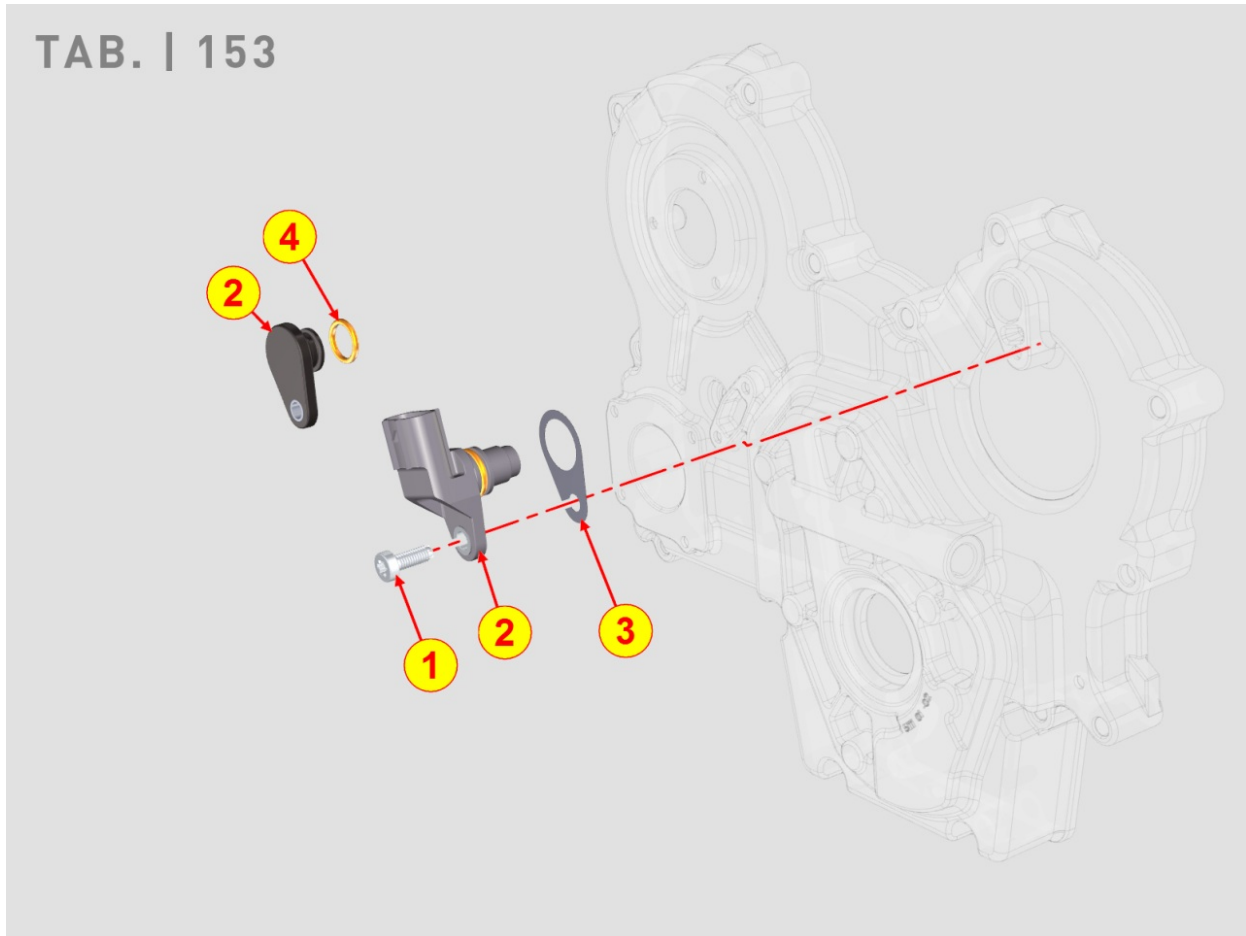

8153700010 - PHASE SENSOR

TAB. | 153

Pos	Kit	Included In	Code	Description	Qty	Old Code	Tech. Info
1			ED0097610460-S	SELF TAPPING SCREW M6X20	1		
2	(A)		ED0038000740-S	PLUG CLOSING SENSOR HOLE ASSY	1