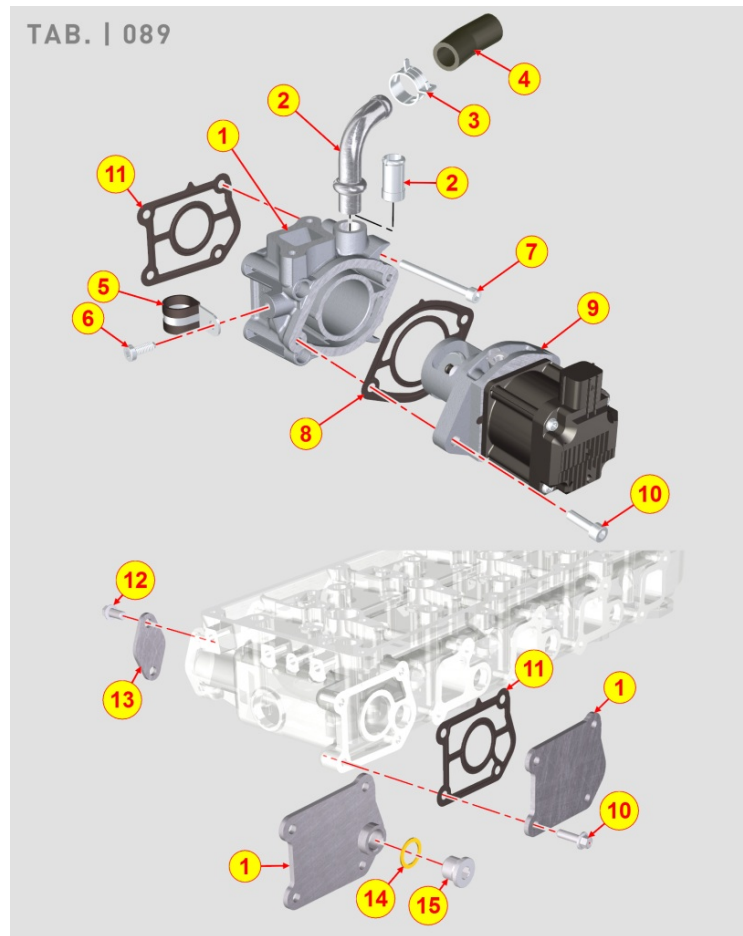

8089700120 - EGR VALVE

Pos	Kit	Included In	Code	Description	Qty	Old Code	Tech. Info
1			ED0038651430-S	EGR FLANGE	1		
2			ED0072850010-S	WATER CONNECTION	1		
2		(A)		Pos. 1			
3			ED0036302420-S	SPRING BEND CLAMP D.23	2		
4			ED0093055730-S	HOSE, EGR COOLER-EGR FL.CONN.	1		
5			ED0036172540-S	CLAMP	1		
5			ED0036302000-S	FASCETTA/CLAMP N	1		
6			ED0097610450-S	SELF TAPPING SCREW M6X16	1		
7			ED0097320900-S	SCREW	4		
8			ED0047600630-S	GASKET	1		
9			ED0097001860-S	EGR VALVE	1		
10			ED0017601310-S	BOLT	2		
11			ED0047600660-S	GASKET	1