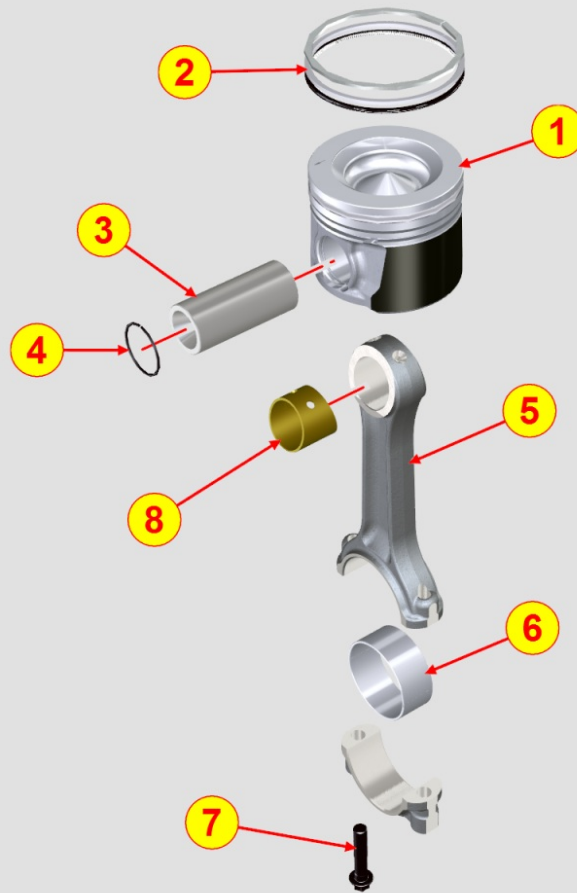

8011700190 - PISTON / CONNECTING ROD

TAB. | 011

Pos	Kit	Included In	Code	Description	Qty	Old Code	Tech. Info
1	(A)		ED0065020880-S	PISTON ASS.Y STANDARD KDI "M"	3		
2		(A)	ED0082112870-S	RINGS SET STANDARD KDI "M"	3		
3		(A)	ED0084801220-S	PIN PISTON	3		
4		(A)	ED0011750970-S	RETAINER RING	6		
5	(B)		ED0015263150-S	CONNECTING ROD	3		
6			ED0016401550-S	CONN. ROD BEARING STANDARD KDI	3/4		
7		(B)	ED0017801810-S	SCREW M10X1X50	6/8		
8		(B)	ED0016300580-S	CONROD SMALL END BUSH	3/4