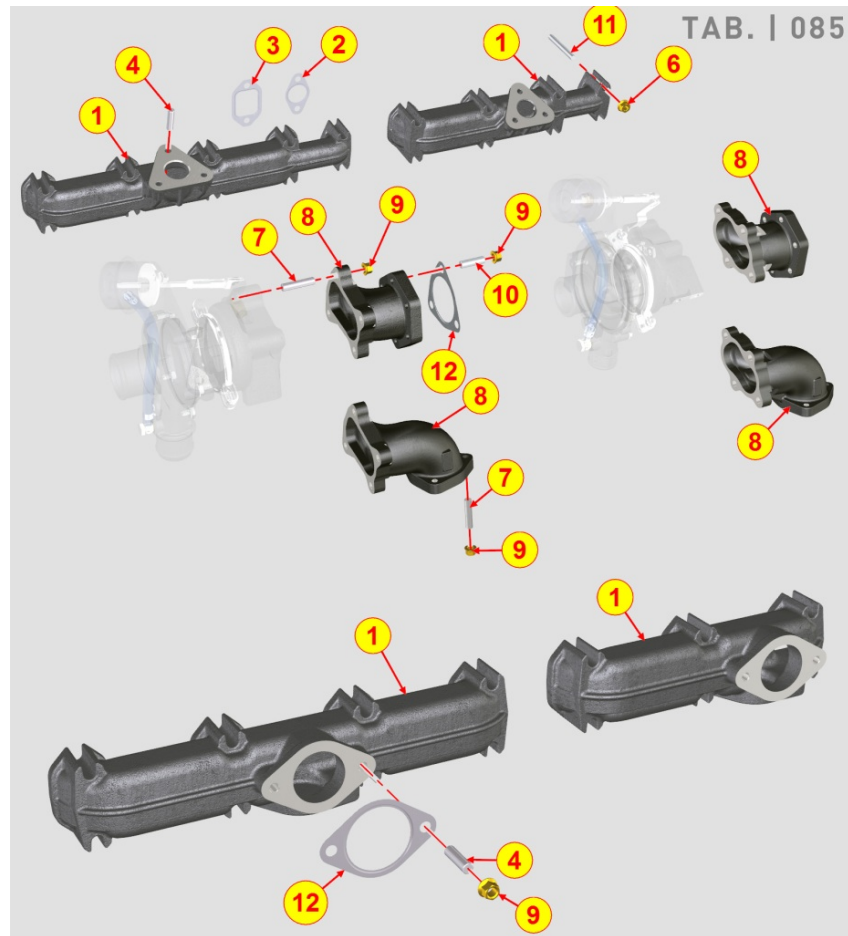

8085700170 - EXHAUST GAS MANIFOLD

Pos	Kit	Included In	Code	Description	Qty	Old Code	Tech. Info
1			ED0024865980-S	MACH.EXHAUST MANIF.KDI1903TCR	1		
2			ED0044201230-S	EXHAUST GASKET MANIF. EGR SIDE	1		
3			ED0044201260-S	EXHAUST MANIFOLD GASKET	3		
4			ED0067802140-S	STUD 8X1,25X18	3		
6			ED0032402100-S	FLANGED NUT M8X1,25	8		
7			ED0067802160-S	STUD 8X1,25X26	4		
8			ED0038400450-S	FLANGE	1		
9			ED0032401630-S	HEX.NUT	7		
11			ED0067802170-S	STUD 8X1,25X55	8		
12			ED0044201430-S	TURBO FLANGE GASKET	1