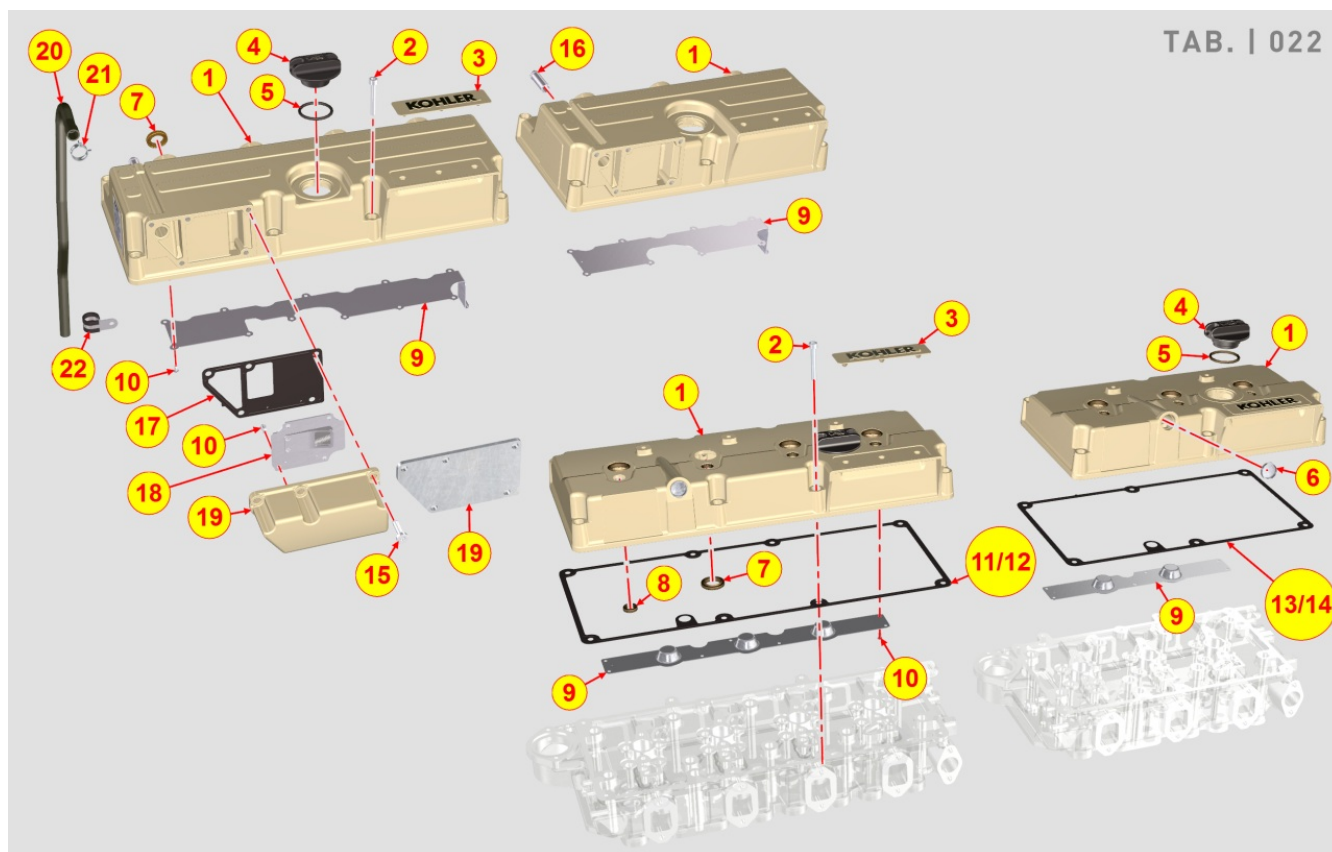

8022700170 - HEAD COVER

Pos	Kit	Included In	Code	Description	Qty	Old Code	Tech. Info
1	(A)		ED0021258190-S	COMPLETE ROCKER ARM COVER	1		
2			ED0097320160-S	CAPSCREW	6		
4		(A)	ED0090321350-S	CAP	1		
5		(A)	ED0012000150-S	O RING	1		
7		(A) (B)	ED0012135720-S	SEAL RING 16X26X5	3		
10		(A)	ED0074810640-S	RIVET D.4,37X6,4	4		
11		(B)	ED0082051370-S	COV.HEAD GASK.-OR SET 2504 M	1		
11		(B)	ED0082051350-S	COV.HEAD GASK.-OR SET 2504 TCR	1		
12			ED0082051320-S	HEAD/FUEL SYSTEM GASKET SET KDI 2504	1		
13		(B)	ED0082051340-S	COV.HEAD GASK.-OR SET 1903 TCR	1		
13		(B)	ED0082051360-S	COV.HEAD GASK.-OR SET 1903 M	1		
14			ED0082051310-S	HEAD/FUEL SYSTEM GASKET SET KDI 1903	1		
15		(A)	ED0097610460-S	SELF TAPPING SCREW M6X20	5		
16		(A)	ED0095800640-S	TUBE	1		
17		(A)	ED0045802540-S	GASKET	1		
18		(A)	ED0050664760-S	COMPLETE BREATHER SHEET METAL	1		
19		(A)	ED0026101440-S	COMPLETE BREATHER COVER KDI/M	1