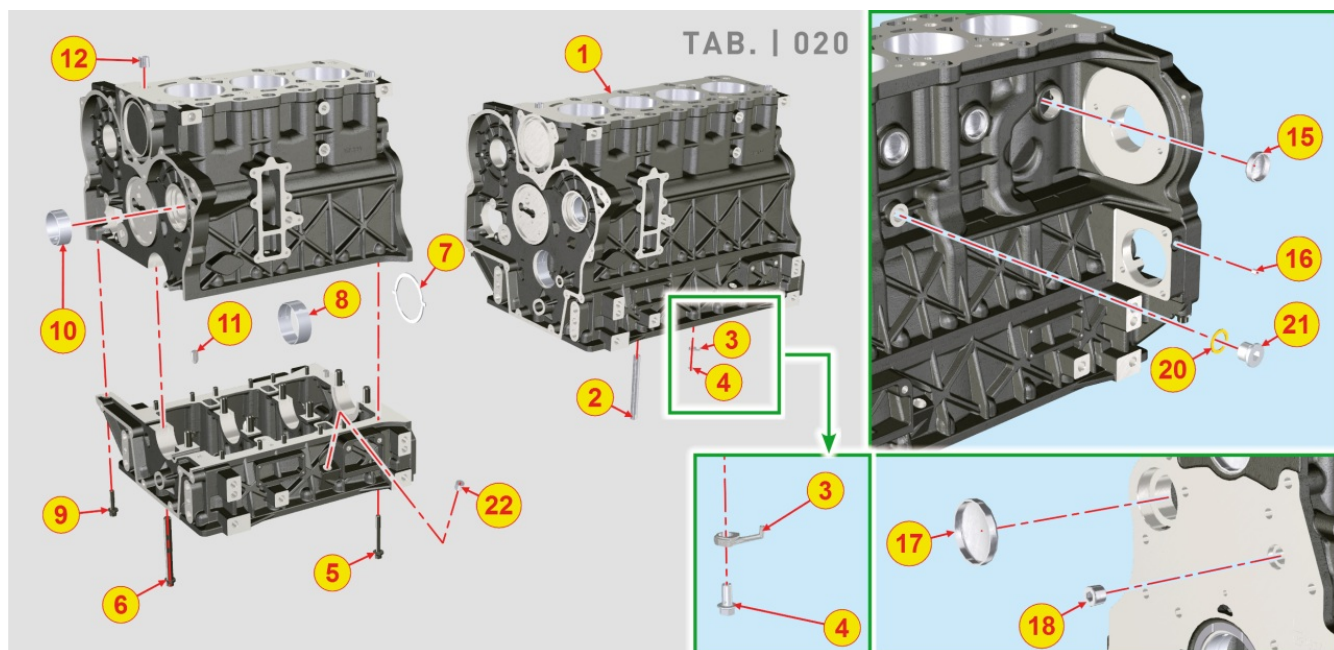

8020700250 - CRANKCASE

Pos	Kit	Included In	Code	Description	Qty	Old Code	Tech. Info
0			ED0082051330-S	CRANKCASE GASKET SET KDI 1903/2504	1		
1	(A)		ED0015113610-S	CRANKCASE	1		
2			ED0095801170-S	BLOW BY PIPE	2		
3			ED0015700740-S	PISTON COOLER OIL SPRAY UNION	3		
4			ED0084850220-S	PISTON COOLER OIL SPRAY	3		
5		(A)	ED0097660040-S	CRANKCASE FIXING TORX SCREW	12		
6		(A)	ED0097660030-S	CRANKCASE FIXING TORX SCREW	8		
7			ED0012572800-S	THRUST WASHER STANDARD KDI	2		
8			ED0016112630-S	BEARING STANDARD KDI	4/5		
10		(A)	ED0015801670-S	BUSHING	1		
11			ED0084001560-S	LOCKPIN	2		
12			ED0019701410-S	SLEEVE	2		
15		(A)	ED0089900220-S	CAP	3		
16		(A)	ED0090801320-S	CAP	2		
17			ED0089900540-S	PLUG	2		
18			ED0089650970-S	CAP M14x1,5	1		
20			ED0046700190-S	GASKET	1		
21			ED0090400310-S	CAP	1