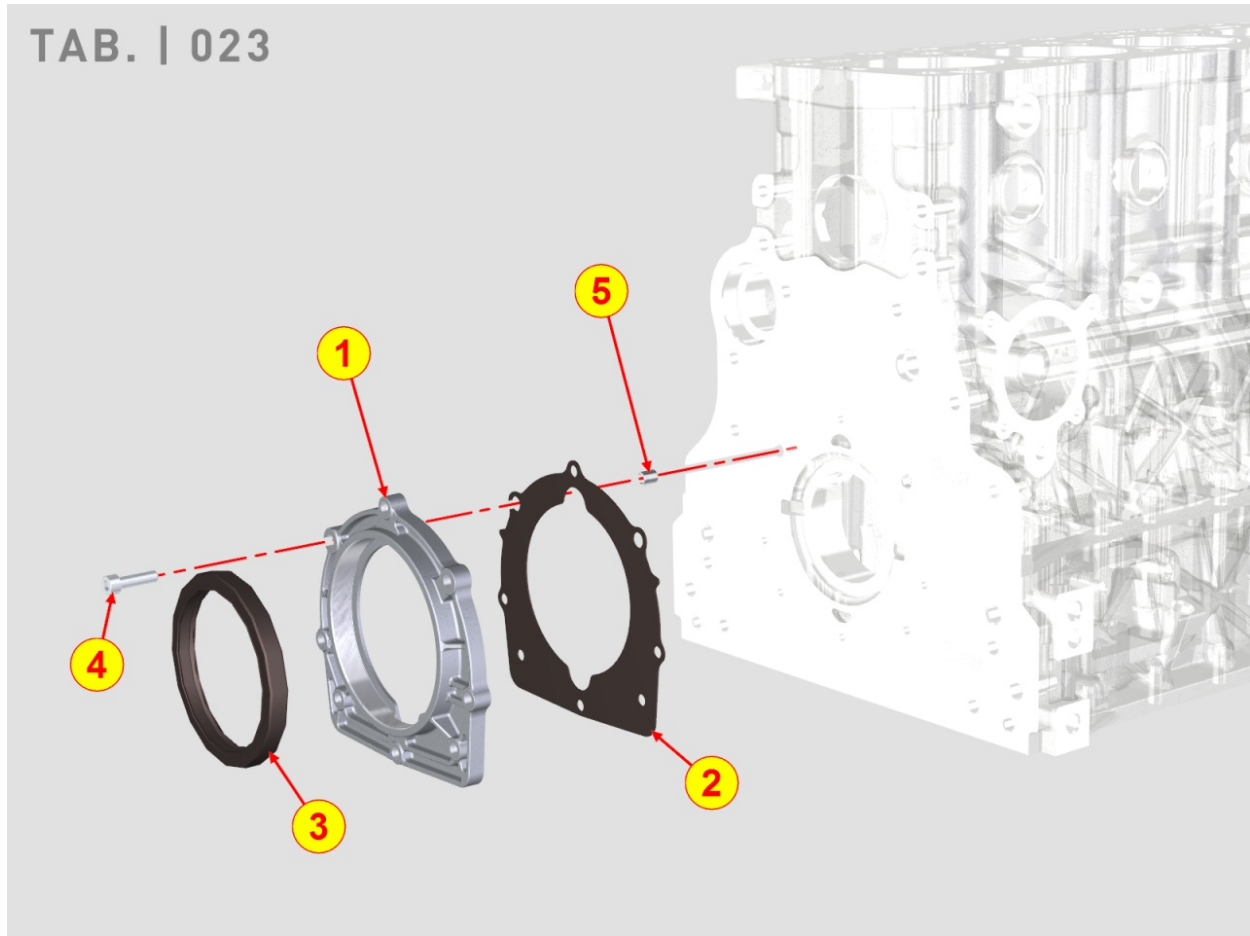

8023700040 - FLYWHEEL SIDE SUPPORT

TAB. | 023

Pos	Kit	Included In	Code	Description	Qty	Old Code	Tech. Info
1	(A)		ED0037901230-S	FLANGE ASS. WITH GASK. KDI	1	ED0037901210-S	
2		(A)	ED0045011690-S	OIL SEAL FLANGE GASKET	1		
3		(A)	ED0012135470-S	OIL SEAL CHO 83X100X10	1		
4			ED00992R0460-S	SCREW	8		
5			ED0019704560-S	BUSSOLA/SLEEVE N 10	2