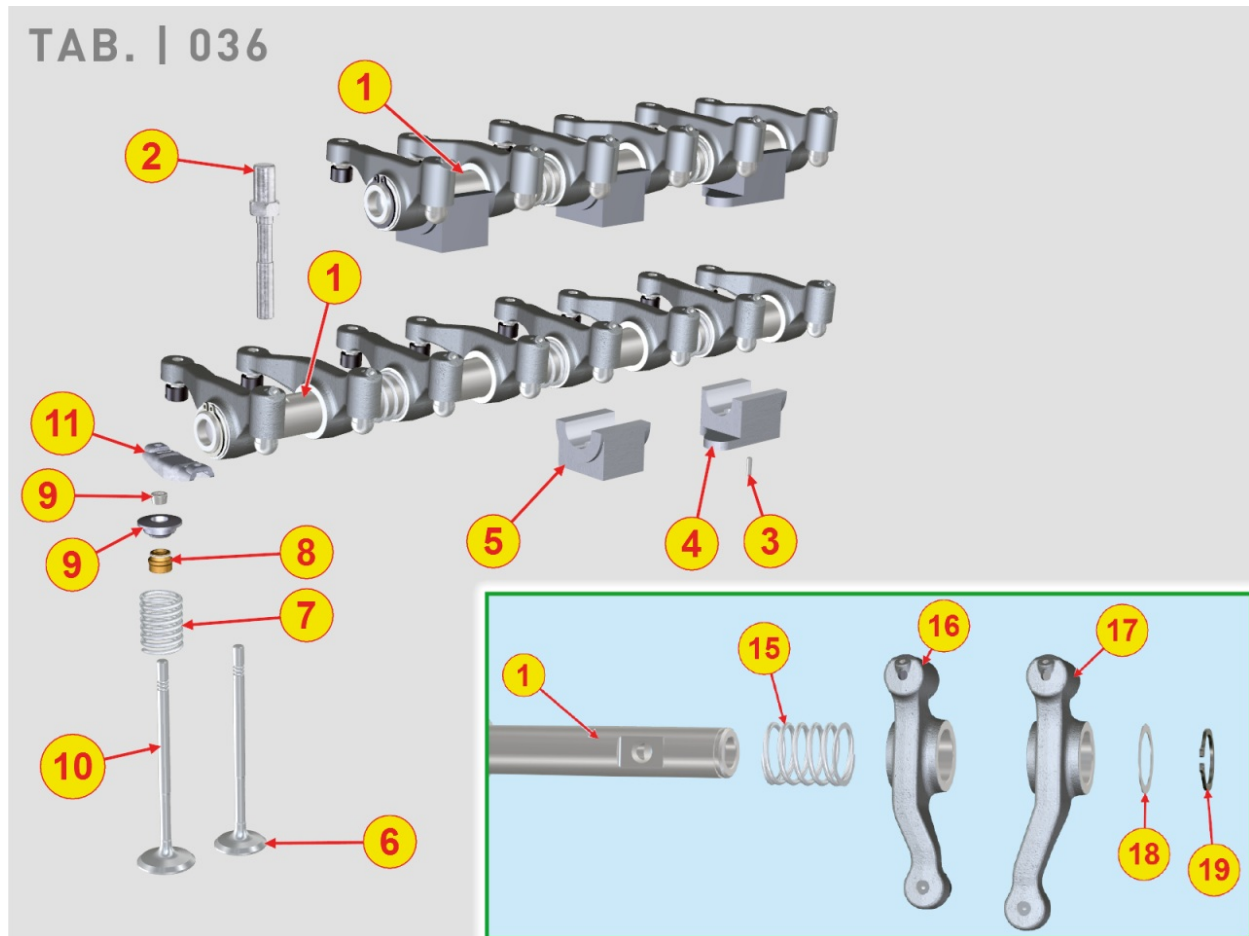

8036700190 - ROCKER ARMS / VALVES

Pos	Kit	Included In	Code	Description	Qty	Old Code	Tech. Info
1	(A)		ED0060452050-S	ROCKER ARM ASS.Y KDI2504	1	ED0060451930-S	
2			ED0017702250-S	EXHAGON HEAD SCREW M8X50	4		
3		(A)		pos. 1			
4		(A)		pos. 1			
5		(A)		pos. 1			
6			ED0096851910-S	EXHAUST VALVE	8		
7			ED0057551810-S	INTAKE AND EXHAUST VALVE SPRIN	16		
8			ED0012611300-S	SEAL RING	16		
9			ED0064101450-S	RETAINER ASS.Y KDI	12/16		
10			ED0096521970-S	INLET VALVE	8		
11			ED0021831210-S	HINGE LINK	8		
16		(A)	ED0015413320-S	EXHAUST ROCKER ARM	4		
17		(A)	ED0015413310-S	INTAKE ROCKER ARM	4