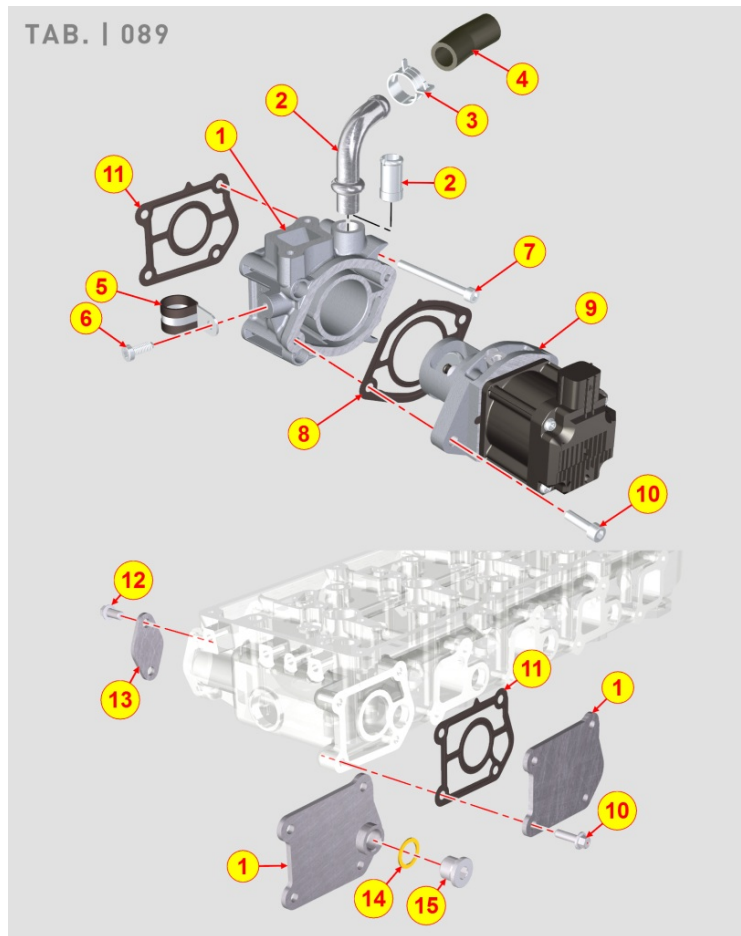

8089700040 - EGR VALVE

Pos	Kit	Included In	Code	Description	Qty	Old Code	Tech. Info
1			ED0063707620-S	EGR LOCKUP FLANGE INTAKE SIDE	1		
2		(A)		Pos. 1			
10			ED0017601310-S	BOLT	4		
11			ED0047600670-S	GASKET	1		
12			ED0017701600-S	BOLT	2		
13			ED0063707690-S	EGR LOCKUP FLANGE EXHAUST SIDE	1