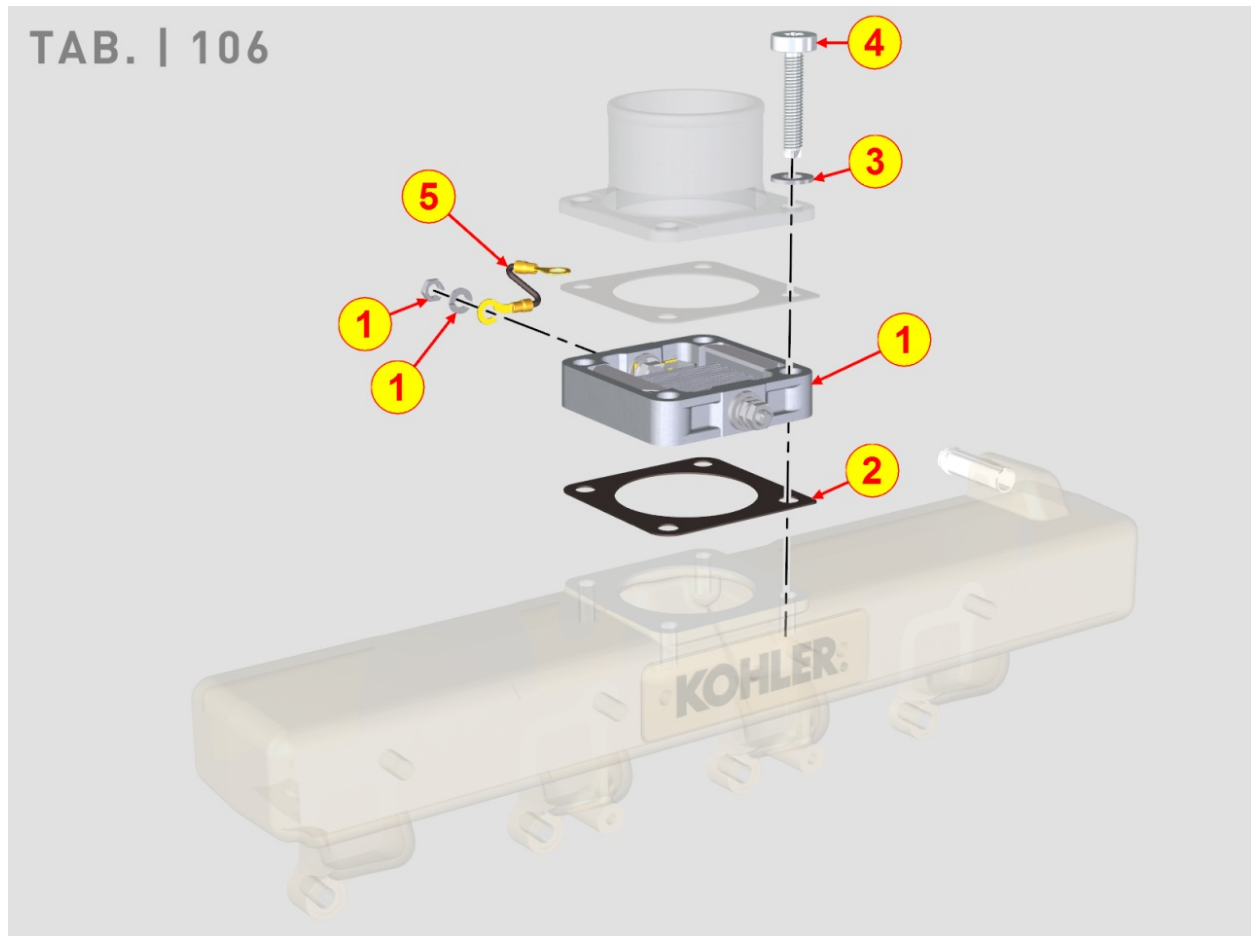

8106700070 - GLOW PLUGS / CONTROL UNIT

Pos	Kit	Included In	Code	Description	Qty	Old Code	Tech. Info
4			ED0097320740-S	CAPSCREW	4