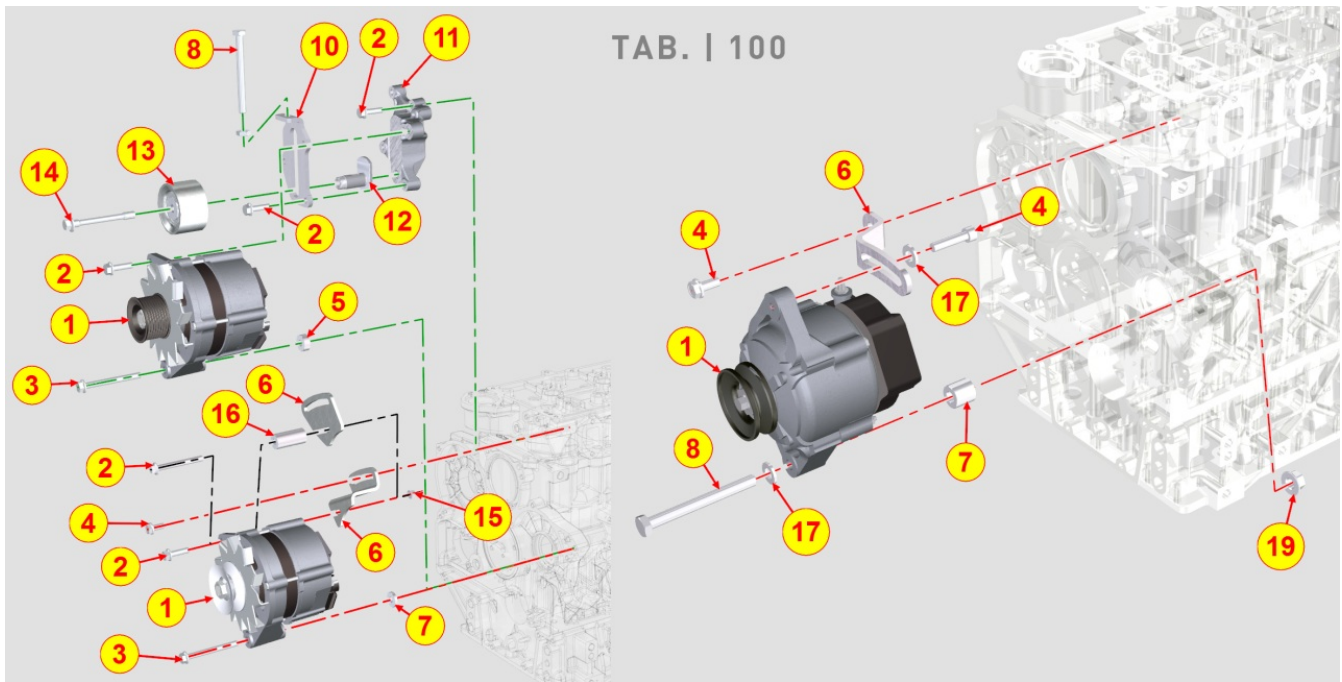

8100700050 - VOLTAGE ALTERNATOR

Pos	Kit	Included In	Code	Description	Qty	Old Code	Tech. Info
1			ED0011574210-S	ALTERNATOR 14V 80A	1		
2			ED0017701880-S	VITE TE M8X70 FLANG.MATR.GRAZIANO 71959	1		
3			ED0017702010-S	BOLT M8X80	1		
4			ED0017701500-S	BOLT	1		
6			ED0085464470-S	80A ALTERNATOR BRACKET	1		
7			ED0035276510-S	SPACER FOR EXTERNAL ALTERNATOR	1		
15			ED0032401640-S	HEX.NUT	1		
16			ED0035251430-S	SPACER	1