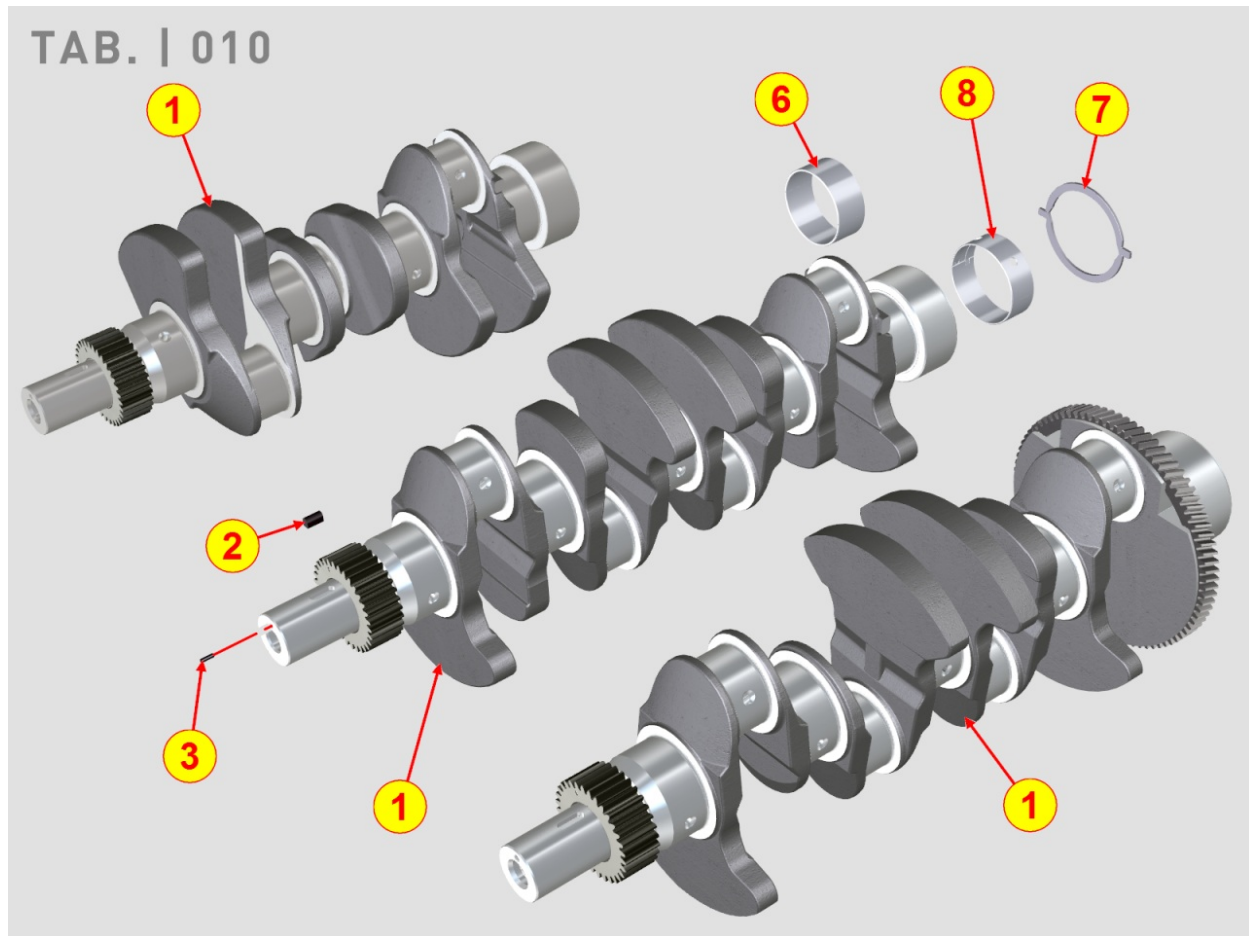

8010700060 - CRANKSHAFT

Pos	Kit	Included In	Code	Description	Qty	Old Code	Tech. Info
1	(A)		ED0010508860-S	CRANKSHAFT KDI2504 S/P ASS.Y (W.O.PTO)	1		
2		(A)	ED0022801550-S	KEY	1		
3		(A)	ED0084000480-S	PARAL.PIN	1		
6		(A)		801170...0			
7		(A)		802070...0			
8		(A)		802070...0