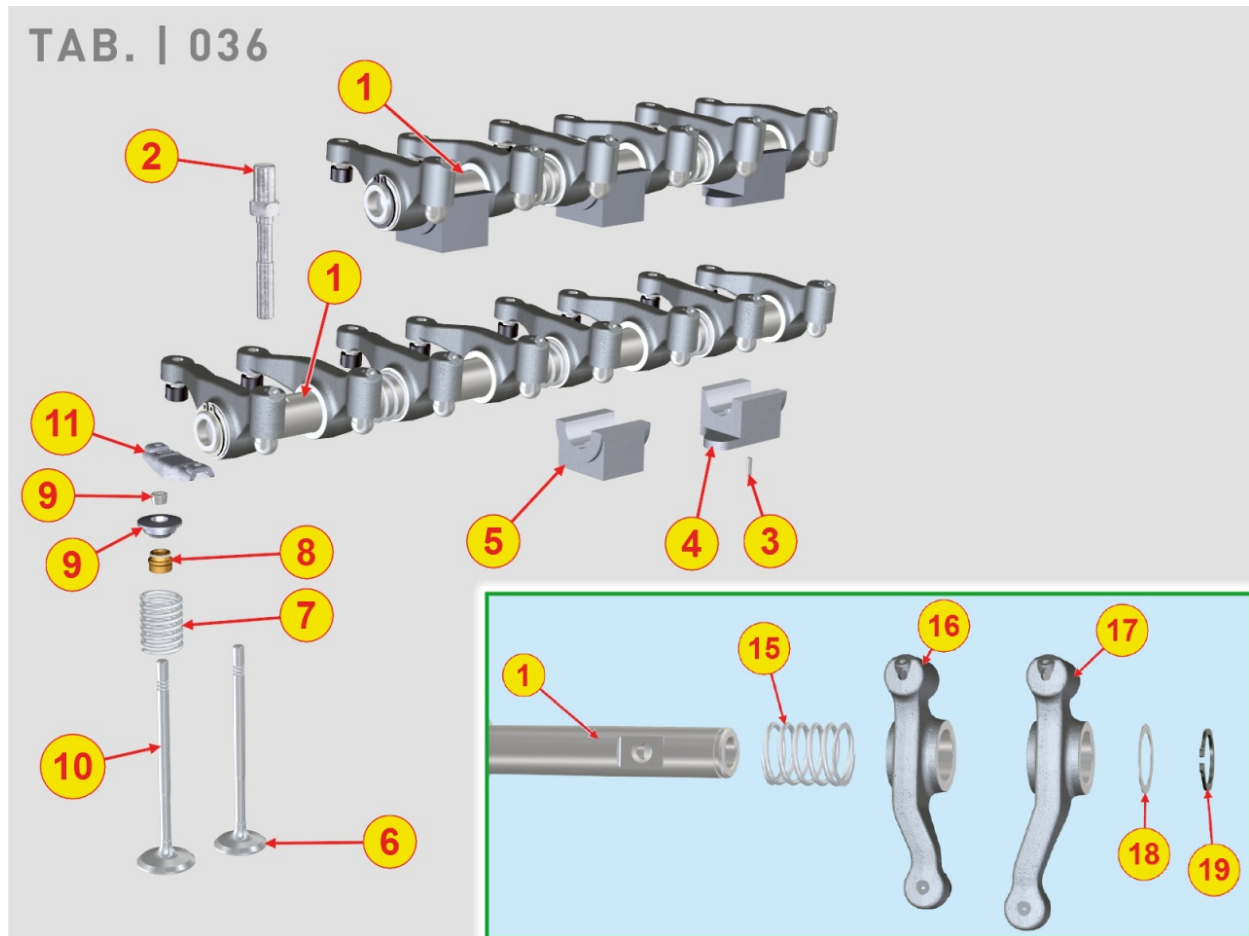

8036700150 - ROCKER ARMS / VALVES

Pos	Kit	Included In	Code	Description	Qty	Old Code	Tech. Info
1	(A)		ED0060452050-S	ROCKER ARM ASS.Y KDI2504	1	ED0060451930-S	
2			ED0017702250-S	EXHAGON HEAD SCREW M8X50	4		
3		(A)		pos. 1			
4		(A)		pos. 1			
5		(A)		pos. 1			
6			ED0096851910-S	EXHAUST VALVE	8		
7			ED0057551810-S	INTAKE AND EXHAUST VALVE SPRIN	16		
8			ED0012611300-S	SEAL RING	16		
9			ED0064101450-S	RETAINER ASS.Y KDI	12/16		
10			ED0096521970-S	INLET VALVE	8		
11			ED0021831210-S	HINGE LINK	8		
16		(A)	ED0015413320-S	EXHAUST ROCKER ARM	4		
17		(A)	ED0015413310-S	INTAKE ROCKER ARM	4