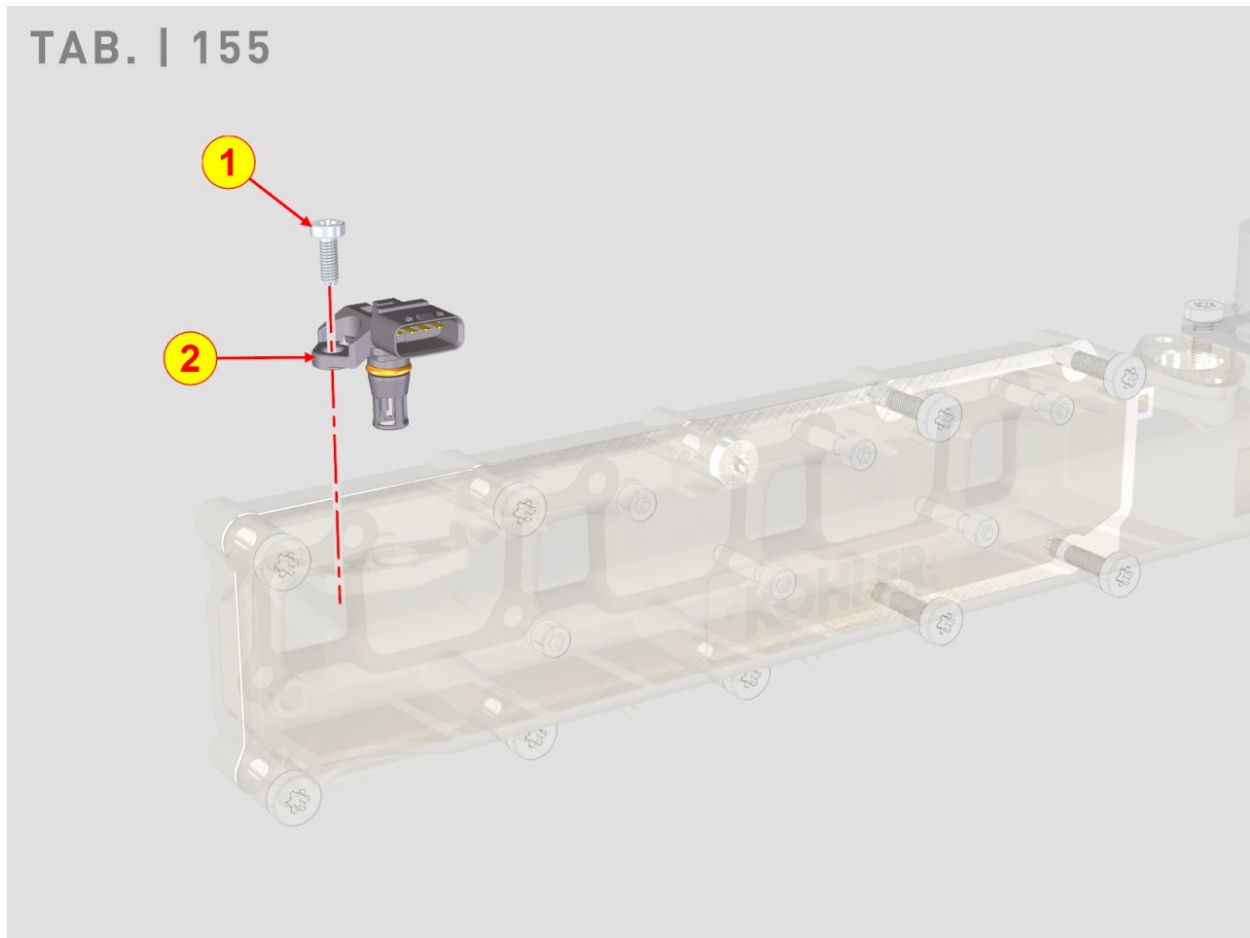

8155700010 - T-MAP SENSOR

TAB. | 155

Pos	Kit	Included In	Code	Description	Qty	Old Code	Tech. Info
1			ED0097610450-S	SELF TAPPING SCREW M6X16	2		
2			ED0080891620-S	T-MAP SENSOR	1