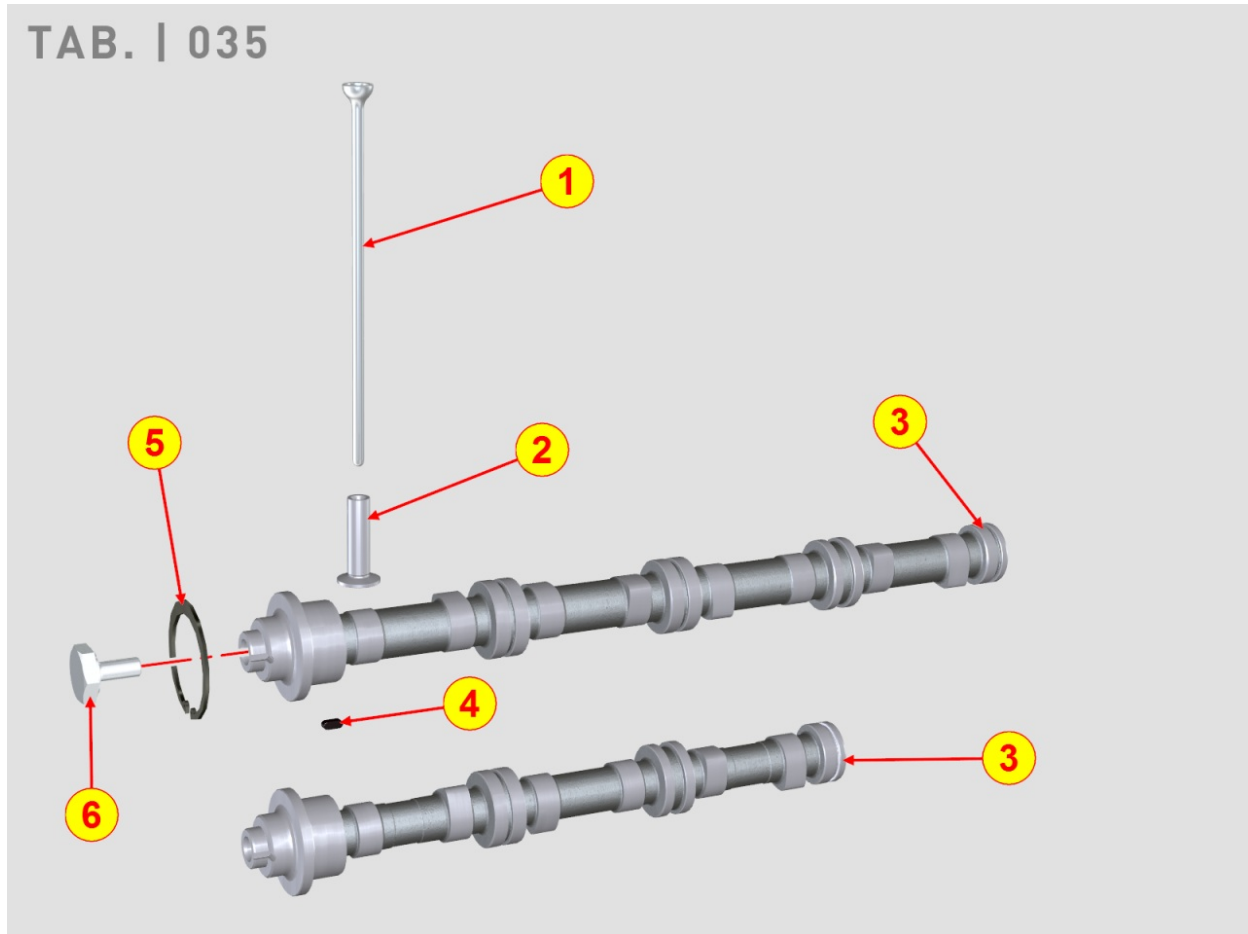

8035700140 - CAMSHAFT

TAB. | 035

Pos	Kit	Included In	Code	Description	Qty	Old Code	Tech. Info
1			ED0014100010-S	PUSHROD	8		
2			ED0072151820-S	TAPPET	8		
4			ED0022000020-S	KEY	1		
5			ED0012400570-S	ANELLO SEEG./SNAP R. N 10	1		
6			ED0017801040-S	BOLT	1