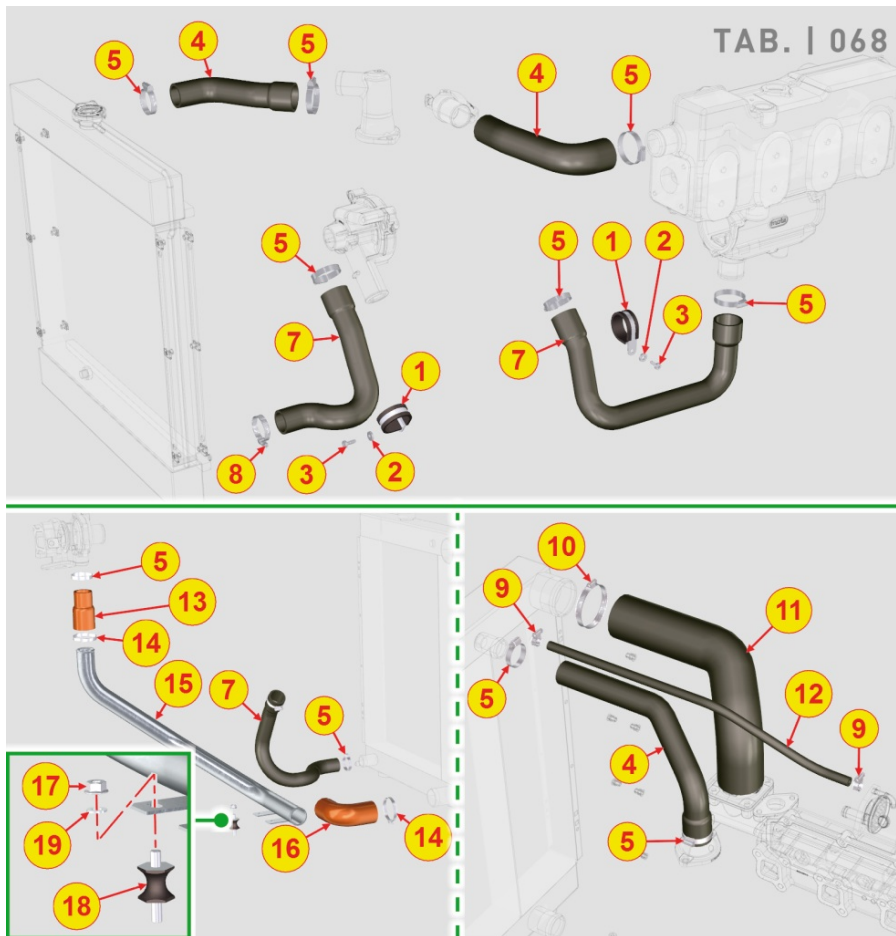

8068700010 - HOSES FOR WATER COOLER

Pos	Kit	Included In	Code	Description	Qty	Old Code	Tech. Info
1			ED0036171970-S	CLAMP	1		
2			ED0076250590-S	WASHER	1		
3			ED0097610450-S	SELF TAPPING SCREW M6X16	1