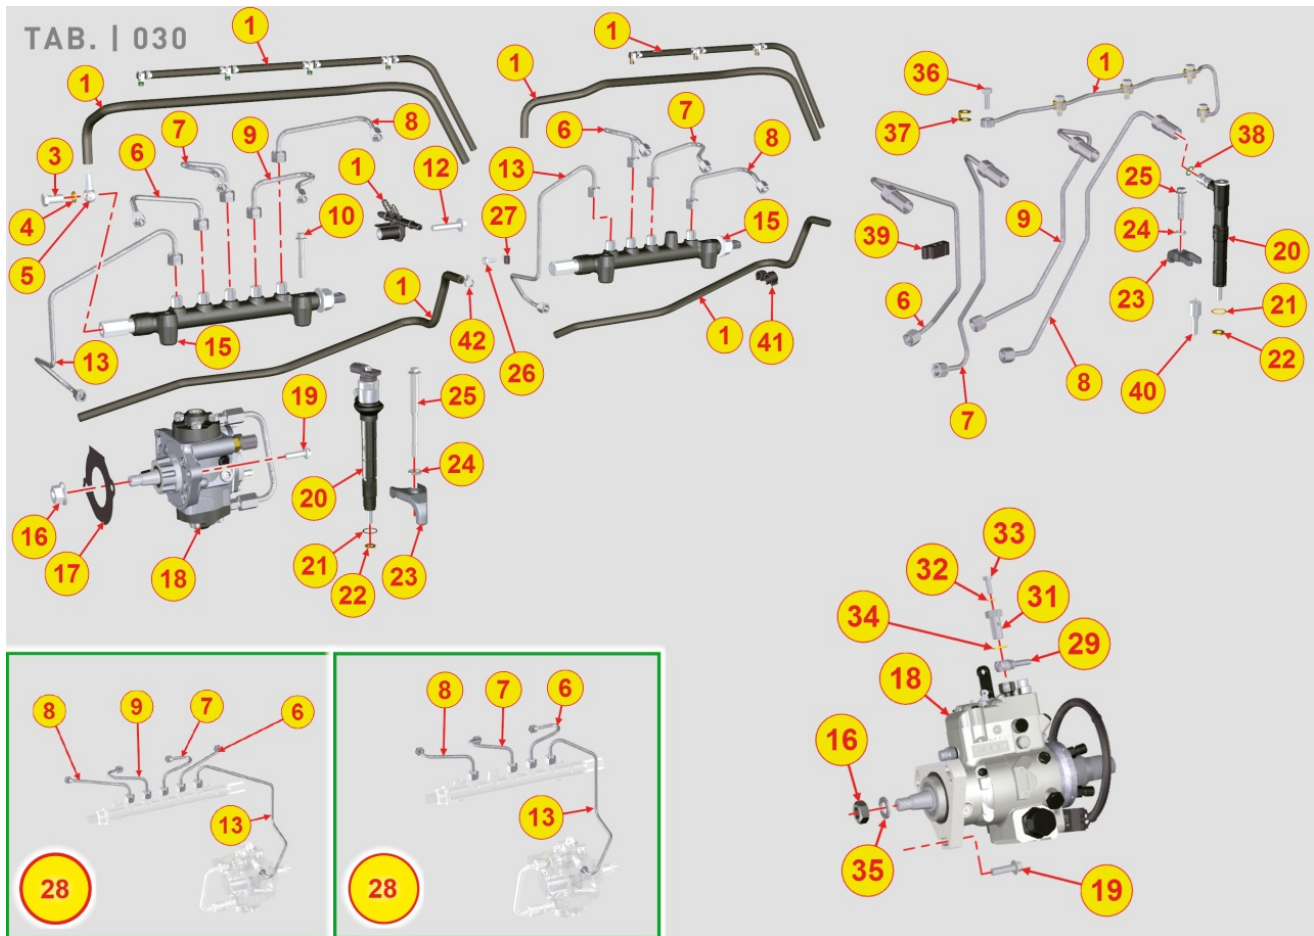

8030700160 - INJECTION SYSTEM

Pos	Kit	Included In	Code	Description	Qty	Old Code	Tech. Info
1			ED0035450900-S	FUEL DISTRI.B.ASSY 1903TCR	1		
3			ED0019011670-S	SCREW	1		
4			ED0046700590-S	C.GASKET	2		
5			ED0072701380-S	UNION	1		
6			ED0093763160-S	INJECTION PIPE	1		
7			ED0093763150-S	INJECTION PIPE	1		
8			ED0093763140-S	INJECTION PIPE	1		
10			ED0017702250-S	EXHAGON HEAD SCREW M8X50	2		
12			ED0017701860-S	VITE TE M8X40 FLANG.MATR.GRAZIANO 71935	1		
13		(A)	ED0093764000-S	FUEL PIPE	1		
15			ED0093800320-S	3 CYLINDER ENGINE RAIL	1		
16			ED0032402050-S	HEXAG.NUT M14X1,5 WITH FLANGE	1		
17			ED0045802350-S	CRS INJECTION PUMP GASKET	1		
18			ED0065905100-S	HIGH PRESSURE INJECTION PUMP	1		
19			ED0017702230-S	HEXAG.HEAD SCREW M8X28 DRILOC	2		
20			ED0050101680-S	DENSO INJECTOR	3		
21			ED0012004100-S	O-RING TYPE ORM 0170-15	3		
22			ED0046701330-S	GUARNIZIONE/GASKET N 10	3		
23			ED0085463700-S	INJECTOR FIXING BRACKET	3		
24			ED0076253790-S	DOUBLE SEMI-SPHERICAL RAD.WAS.	3		
25			ED0036300040-S	CLAMP	1		
25			ED0098202580-S	BRACKET SCREW	3		
26			ED0097610450-S	SELF TAPPING SCREW M6X16	1		
27			ED0036172550-S	CLAMP	1		
28	(A)		ED0093764180-S	KIT HP INJECTION PIPES	1		
41			ED0036172510-S	CLAMP	3		
41			ED0036172530-S	CLAMP	1