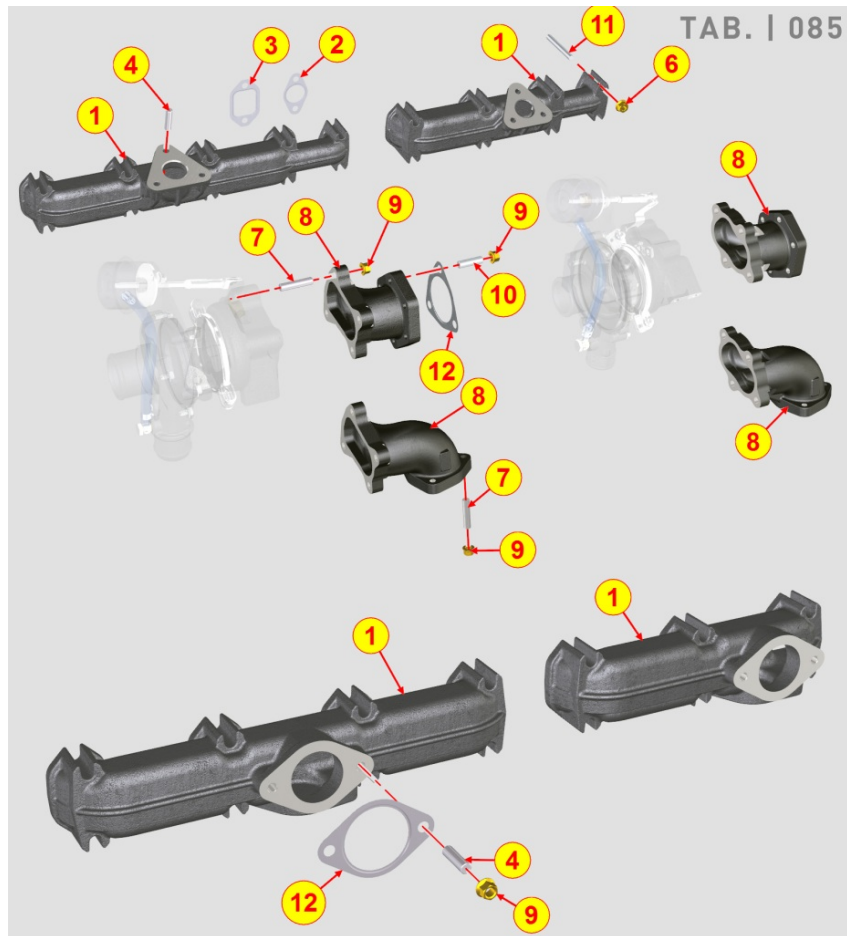

8085700200 - EXHAUST GAS MANIFOLD

Pos	Kit	Included In	Code	Description	Qty	Old Code	Tech. Info
1			ED0024866200-S	EXHAUST MANIFOLD	1		
3			ED0044201260-S	EXHAUST MANIFOLD GASKET	4		
4			ED0067802140-S	STUD 8X1,25X18	3		
6			ED0032402100-S	FLANGED NUT M8X1,25	8		
8			ED0038400510-S	FLANGE	1		
9			ED0032401630-S	HEX.NUT	7		
11			ED0067802170-S	STUD 8X1,25X55	8		
12			ED0044201430-S	TURBO FLANGE GASKET	1