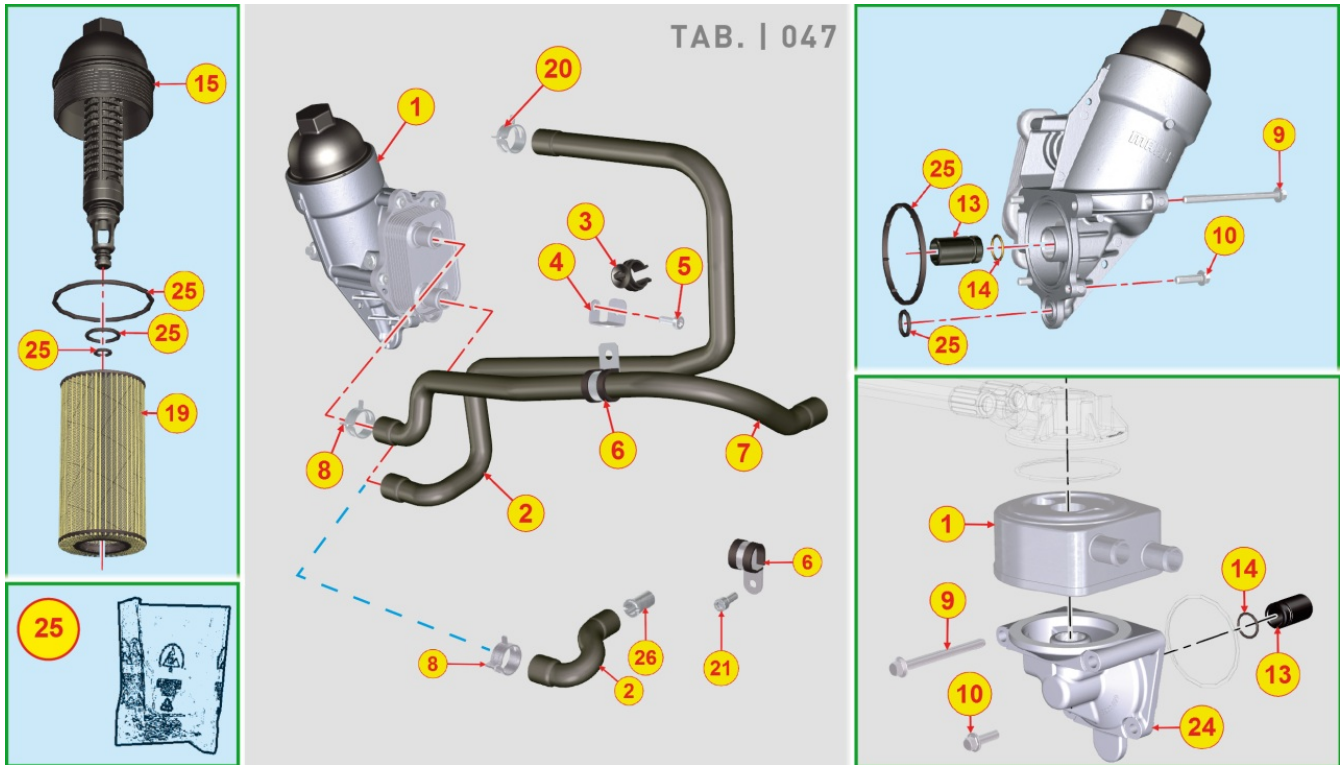

8047700050 - OIL COOLER

Pos	Kit	Included In	Code	Description	Qty	Old Code	Tech. Info
1	(A)		ED0037401670-S	OIL COOLER	1		
2			ED0093055710-S	WATER HOSE CON.EGR COOL-OIL COOLER	1		
3			ED0036172500-S	D.20 CLAMP	1		
4			ED0063602310-S	SUPPORT RUBBER PIPE PLATE	1		
5			ED0097610450-S	SELF TAPPING SCREW M6X16	1		
6			ED0036172490-S	HOSE D.20 CLAMP	1		
7			ED0093055720-S	WATER HOSE CON.OIL COOL-WATER PUMP	1		
8			ED0036302450-S	SPRING BEND CLAMP D.25	2		
9			ED0017601930-S	HEXAG.HEAD SCREW M6X85 W FLANG	2		
10			ED0017601310-S	BOLT	2		
13			ED0072650700-S	OIL COOLER UNION	1		
14			ED0012004180-S	O-RING TYPE ORM 0160-20	1		
15		(A)	ED0027505400-S	OIL FILTER COVER	1		
19	(B)	(A)	ED0021753090-S	OIL FILTER ELEMENT	1		
20			ED0036302420-S	SPRING BEND CLAMP D.23	2		
25		(A)	ED0081802150-S	KIT SEAL RINGS	1		
26				802070...0