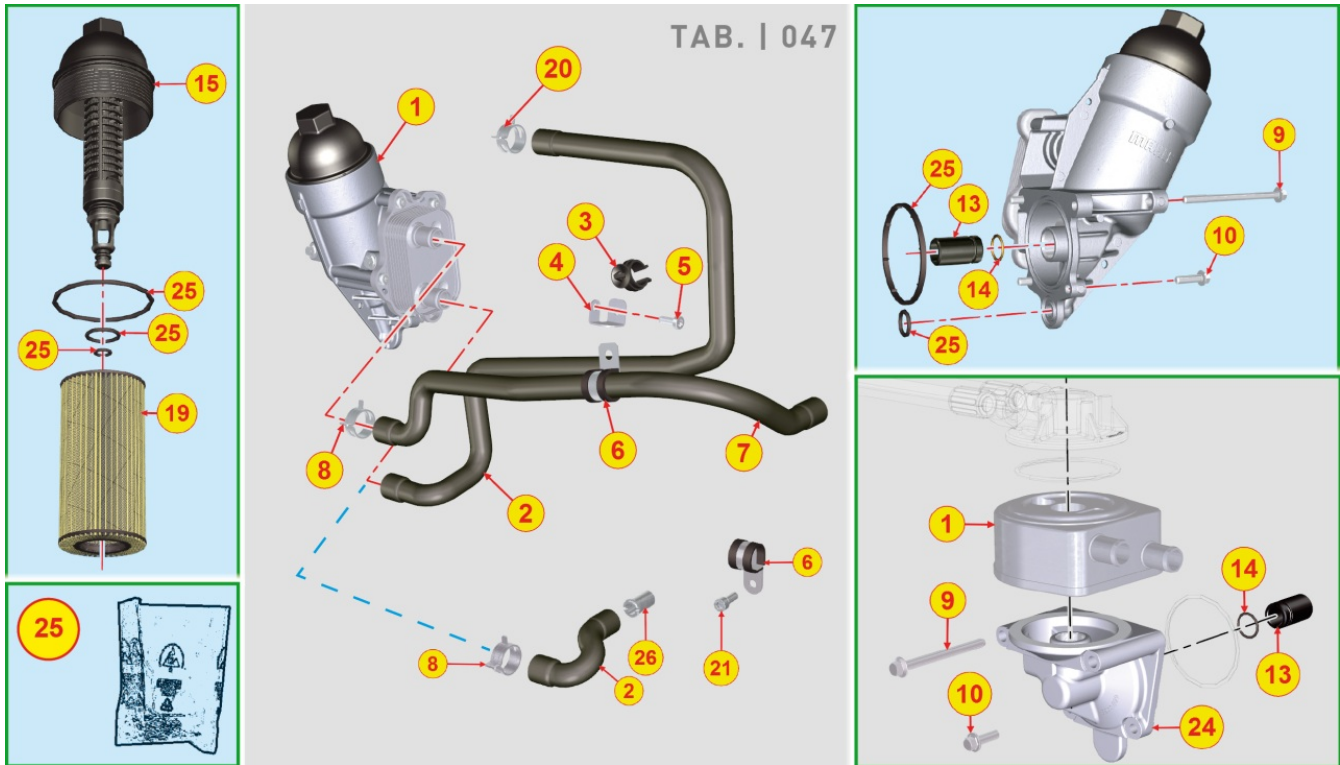

8047700100 - OIL COOLER

Pos	Kit	Included In	Code	Description	Qty	Old Code	Tech. Info
1	(A)		ED0037401670-S	OIL COOLER	1		
2			ED0093050050-S	HOSE CONNECTION	1		
6			ED0036302060-S	FASCETTA/CLAMP N	1		
7			ED0093055610-S	WATER HOSE	1		
8			ED0036302450-S	SPRING BEND CLAMP D.25	2		
9			ED0017601930-S	HEXAG.HEAD SCREW M6X85 W FLANG	2		
10			ED0017601310-S	BOLT	2		
13			ED0072650700-S	OIL COOLER UNION	1		
14			ED0012004180-S	O-RING TYPE ORM 0160-20	1		
15		(A)	ED0027505400-S	OIL FILTER COVER	1		
19	(B)	(A)	ED0021753090-S	OIL FILTER ELEMENT	1		
20			ED0036302420-S	SPRING BEND CLAMP D.25	2		
21			ED0097300100-S	SCREW	1		
25		(A)	ED0081802150-S	KIT SEAL RINGS	1		
26				802070...0