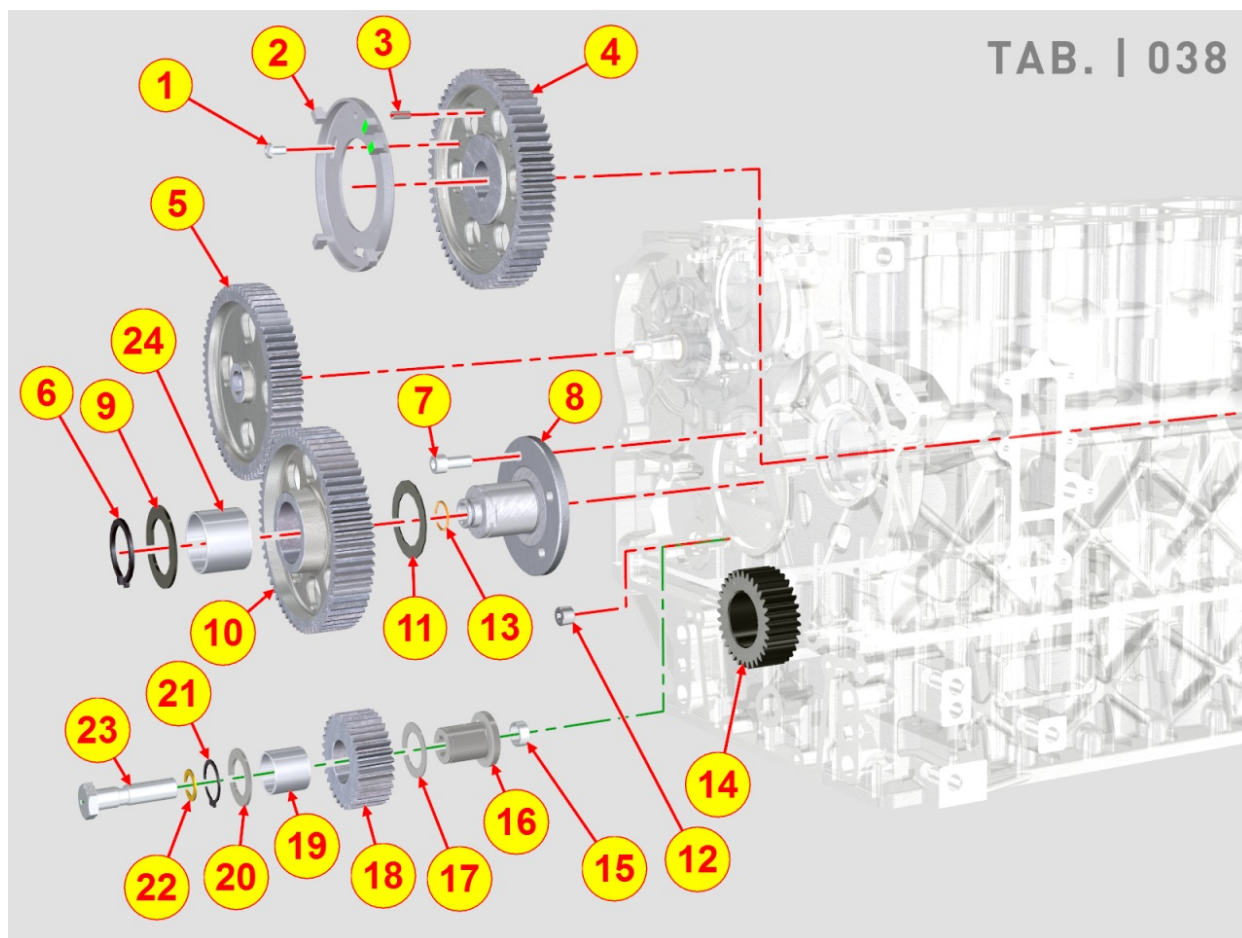

8038700120 - TIMING GEAR

Pos	Kit	Included In	Code	Description	Qty	Old Code	Tech. Info
4			ED0049363410-S	GEAR	1		
5			ED0049363430-S	GEAR	1		
6			ED0012410700-S	SNAP RING D.36	1		
7			ED0097320740-S	CAPSCREW	4		
8			ED0061301140-S	MACHINED INTERMEDIATE GEAR PIN	1		
9			ED0012571810-S	INTERMED.GEAR SHOULDER RING	1		
10			ED0049363450-S	GEAR	1		
11			ED0012571570-S	THRUST BEARING	1		
12			ED0089650970-S	CAP M14x1,5	1		
13			ED0012002190-S	O RING	1		
14			ED0049363400-S	GEAR	1		
24		(B)	ED0015801540-S	BUSHING	1