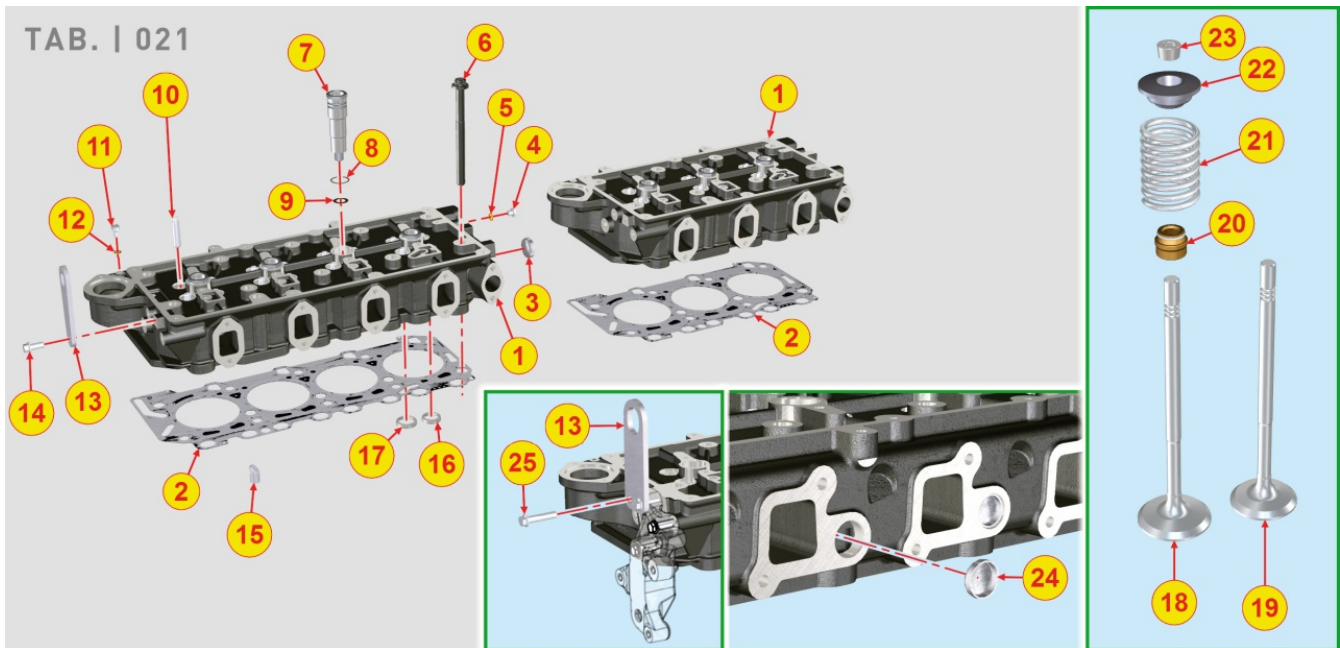

8021700320 - CYLINDER HEAD

Pos	Kit	Included In	Code	Description	Qty	Old Code	Tech. Info
1	(A)		ED0092019660-S	CYLINDER HEAD ASSY KDI2504	1		
2			ED0047309970-S	CYLINDER HEAD GASKET	1		
2			ED0047309980-S	CYLINDER HEAD GASKET	1		
2			ED0047309990-S	CYLINDER HEAD GASKET	1		
3		(A)	ED0089900220-S	CAP	1		
4			ED0089650370-S	CAP	1		
5			ED0046700580-S	GASKET	1		
6			ED0098202380-S	CYLINDER HEAD FIXING SCREW	10		
7		(A)	ED0021101400-S	INJECTOR SLEEVE	4		
8		(A)	ED0012004090-S	O-RING TYPE ORM 0230-15	8		
9		(A)	ED0046701470-S	INJECTOR SLEEVE GASKET	4		
10		(A)	ED0048452830-S	VALVE GUIDE	16		
11			ED0090800370-S	USE ED0019011710-S SCREW	1		
12			ED0046700010-S	GASKET	1		
13			ED0085464680-S	BRACKET	2		
14			ED0017701110-S	BOLT	4		
15			ED0019705140-S	THIMBLE	3		
16		(A)	ED0080003480-S	EXHAUST VALVE SEAT	8		
17		(A)	ED0080003470-S	INTAKE VALVE SEAT	8		
18		(A)		803670...0			
19		(A)		803670...0			
20		(A)		803670...0			
21		(A)		803670...0			
22		(A)		803670...0			
23		(A)		803670...0			
24		(A)	ED0090801080-S	PLUG	3