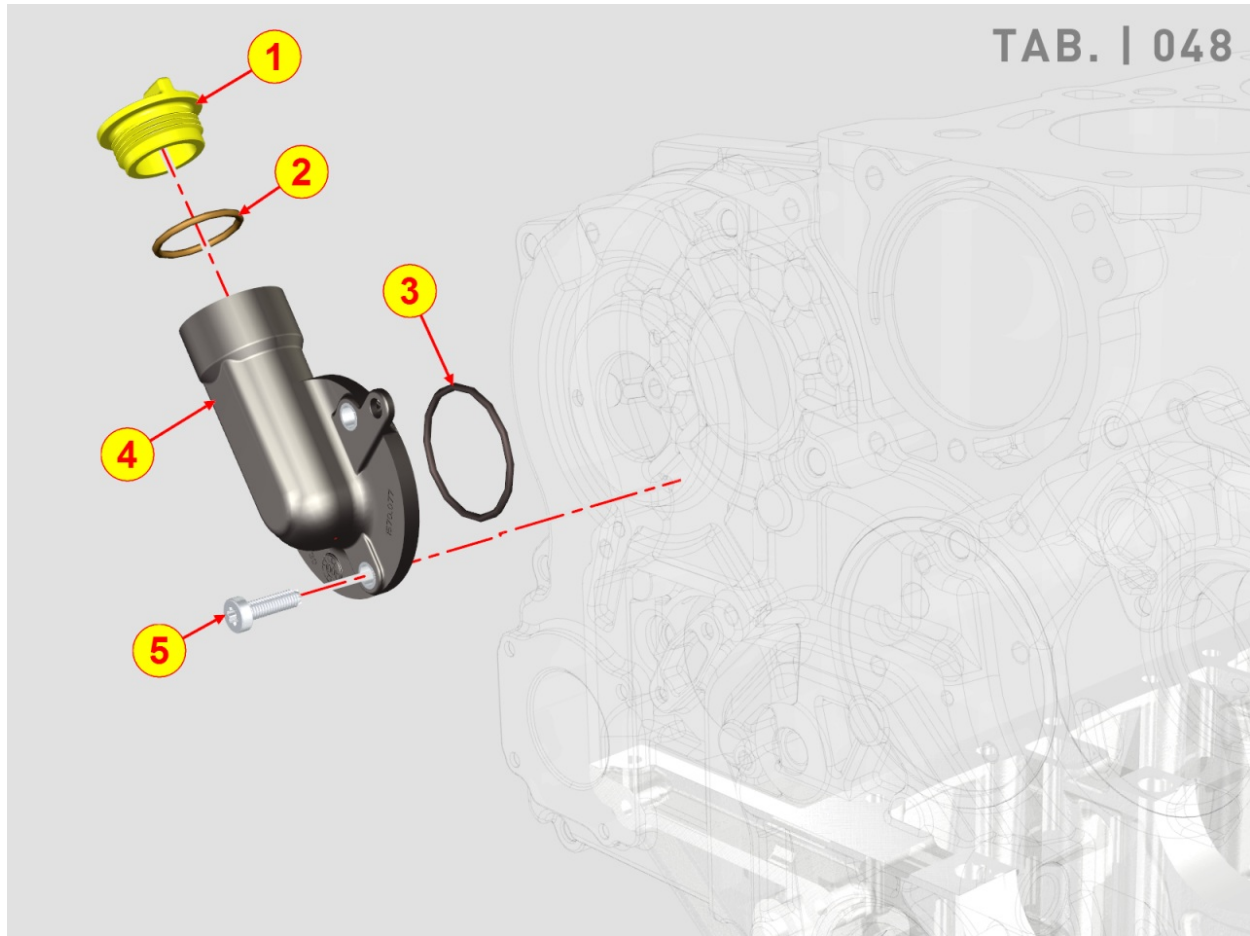

8048700030 - OIL FILLING KIT

Pos	Kit	Included In	Code	Description	Qty	Old Code	Tech. Info
1			ED0090321290-S	PLUG	1		
2			ED0012000820-S	O RING	1		
3			ED0012010980-S	O RING 3168	1		
4			ED0015700770-S	OIL FILL ASSY	1		
5			ED0097610460-S	SELF TAPPING SCREW M6X20	3