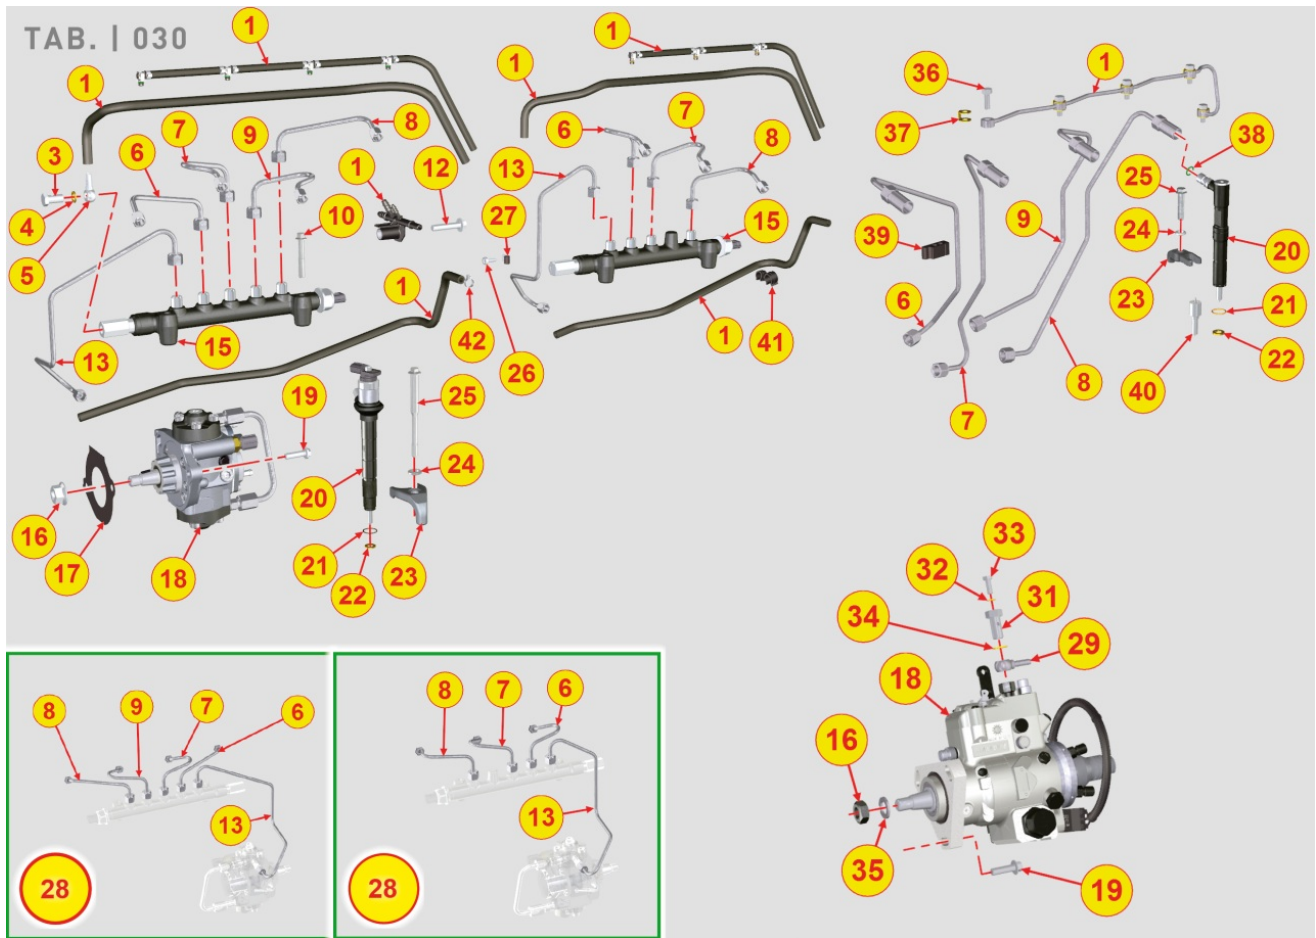

8030700170 - INJECTION SYSTEM

Pos	Kit	Included In	Code	Description	Qty	Old Code	Tech. Info
1			ED0035450910-S	FUEL DISTRIBUTOR ASSY 2504TCR	1		
3			ED0019011670-S	SCREW	1		
4			ED0046700590-S	C.GASKET	2		
5			ED0072701380-S	UNION	1		
6			ED0093763220-S	INJECTION PIPE	1		
7			ED0093763210-S	INJECTION PIPE	1		
8			ED0093763190-S	INJECTION PIPE	1		
9			ED0093763200-S	INJECTION PIPE	1		
10			ED0017702250-S	EXHAGON HEAD SCREW M8X50	2		
12			ED0017701860-S	VITE TE M8X40 FLANG.MATR.GRAZIANO 71935	1		
13		(A)	ED0093764010-S	FUEL PIPE	1		
15			ED0093800330-S	4 CYLINDER ENGINE RAIL	1		
16			ED0032402050-S	HEXAG.NUT M14X1,5 WITH FLANGE	1		
17			ED0045802350-S	CRS INJECTION PUMP GASKET	1		
18			ED0065905100-S	HIGH PRESSURE INJECTION PUMP	1		
19			ED0017702230-S	HEXAG.HEAD SCREW M8X28 DRILOC	2		
20			ED0050101680-S	DENSO INJECTOR	4		
21			ED0012004100-S	O-RING TYPE ORM 0170-15	4		
22			ED0046701330-S	GUARNIZIONE/GASKET N 10	4		
23			ED0085463700-S	INJECTOR FIXING BRACKET	4		
24			ED0076253790-S	DOUBLE SEMI-SPHERICAL RAD.WAS.	4		
25			ED0036300040-S	CLAMP	1		
25			ED0098202580-S	BRACKET SCREW	4		
26			ED0097610450-S	SELF TAPPING SCREW M6X16	1		
27			ED0036172550-S	CLAMP	1		
28	(A)		ED0093764170-S	KIT HP INJECTION PIPES	1		
41			ED0036172510-S	CLAMP	3