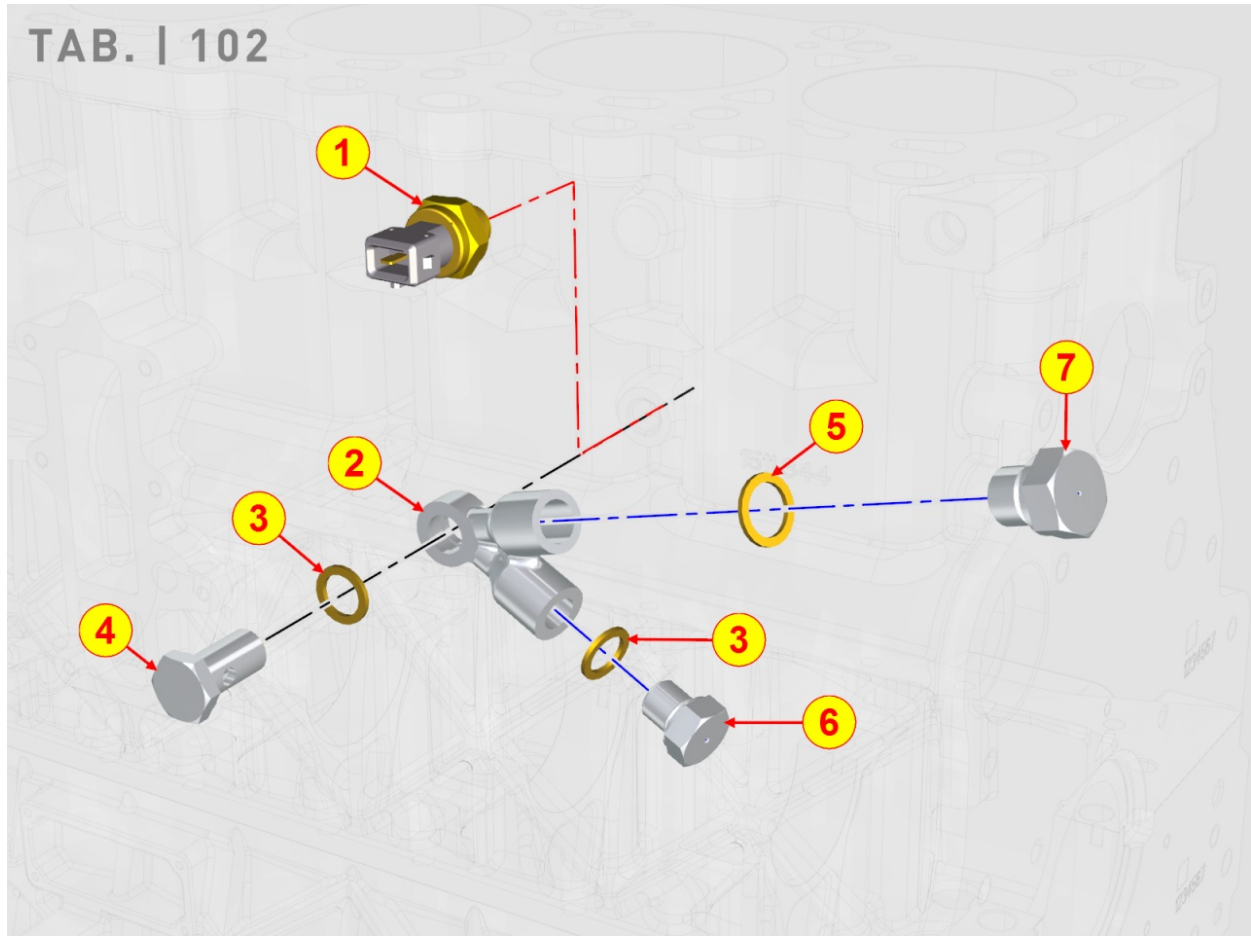

8102700070 - OIL PRESSURE SWITCH

Pos	Kit	Included In	Code	Description	Qty	Old Code	Tech. Info
1			ED0067451000-S	PRESSURE SWITCH	1