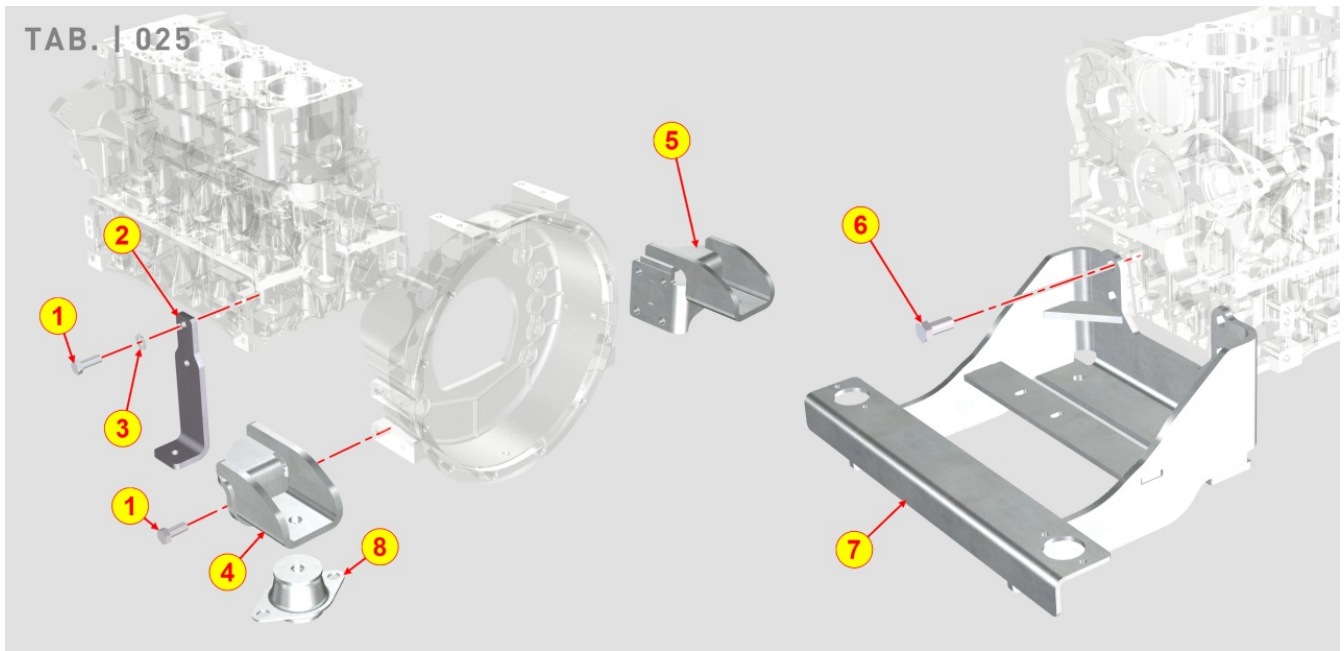

8025700010 - ENGINE MOUNTS

Pos	Kit	Included In	Code	Description	Qty	Old Code	Tech. Info
1			ED0017900240-S	BULLONE/BOLT 'D 10	8