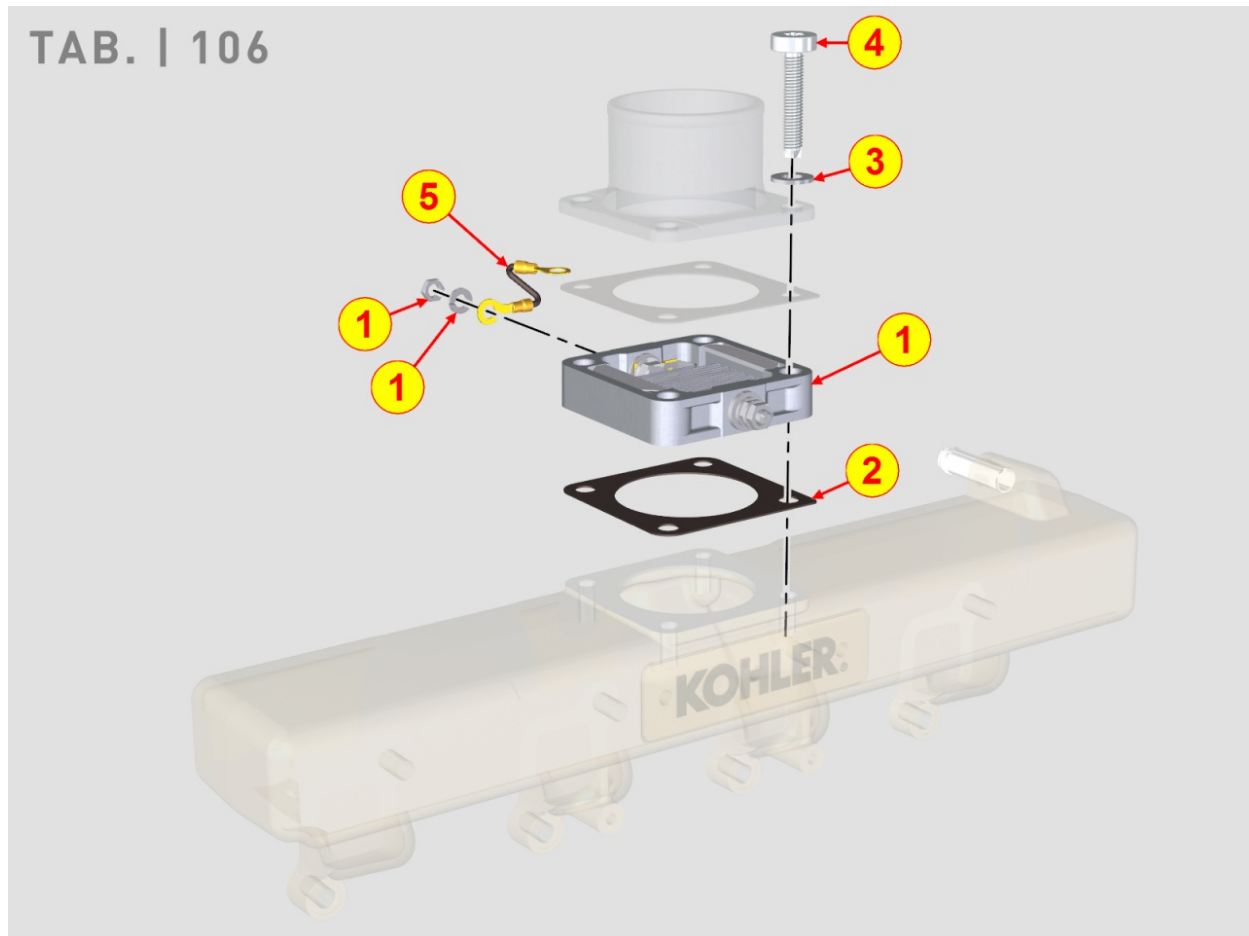

8106700060 - GLOW PLUGS / CONTROL UNIT

Pos	Kit	Included In	Code	Description	Qty	Old Code	Tech. Info
1			ED0021001250-S	HEATER	1		
2			ED0048200920-S	INTAKE FLANGE GASKET	1		
3			ED0076250120-S	WASHER	4		
4			ED0097610500-S	SCREW M8x42	4		
5			ED0021863770-S	CABLE	1