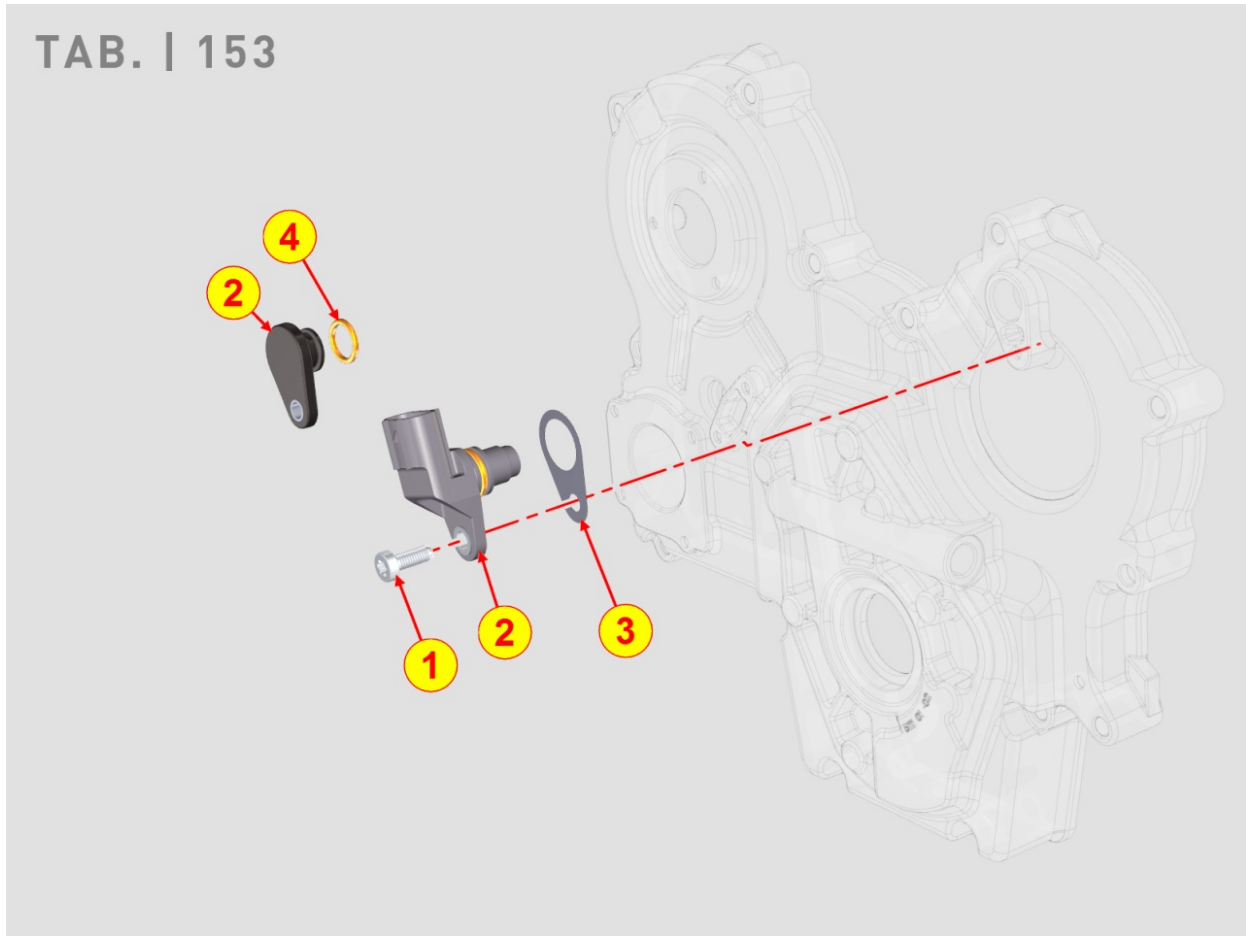

8153700020 - PHASE SENSOR

TAB. | 153

Pos	Kit	Included In	Code	Description	Qty	Old Code	Tech. Info
1			ED0097610460-S	SELF TAPPING SCREW M6X20	1		
2			ED0080891610-S	CAM SENSOR	1		
3			ED0051511380-S	CAMSHAFT GEAR SENSOR SHEET MET	1