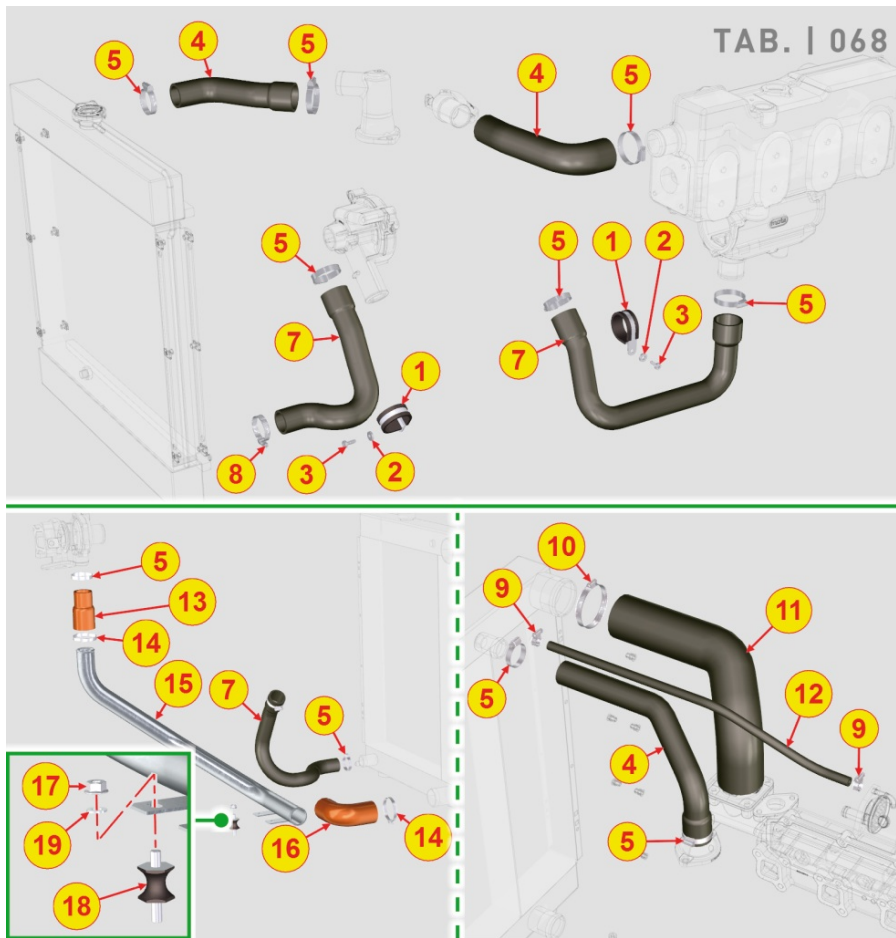

8068700010 - HOSES FOR WATER COOLER

Pos	Kit	Included In	Code	Description	Qty	Old Code	Tech. Info
1			ED0036171970-S	CLAMP	1		
2			ED0076250590-S	WASHER	1		
3			ED0097610450-S	SELF TAPPING SCREW M6X16	1