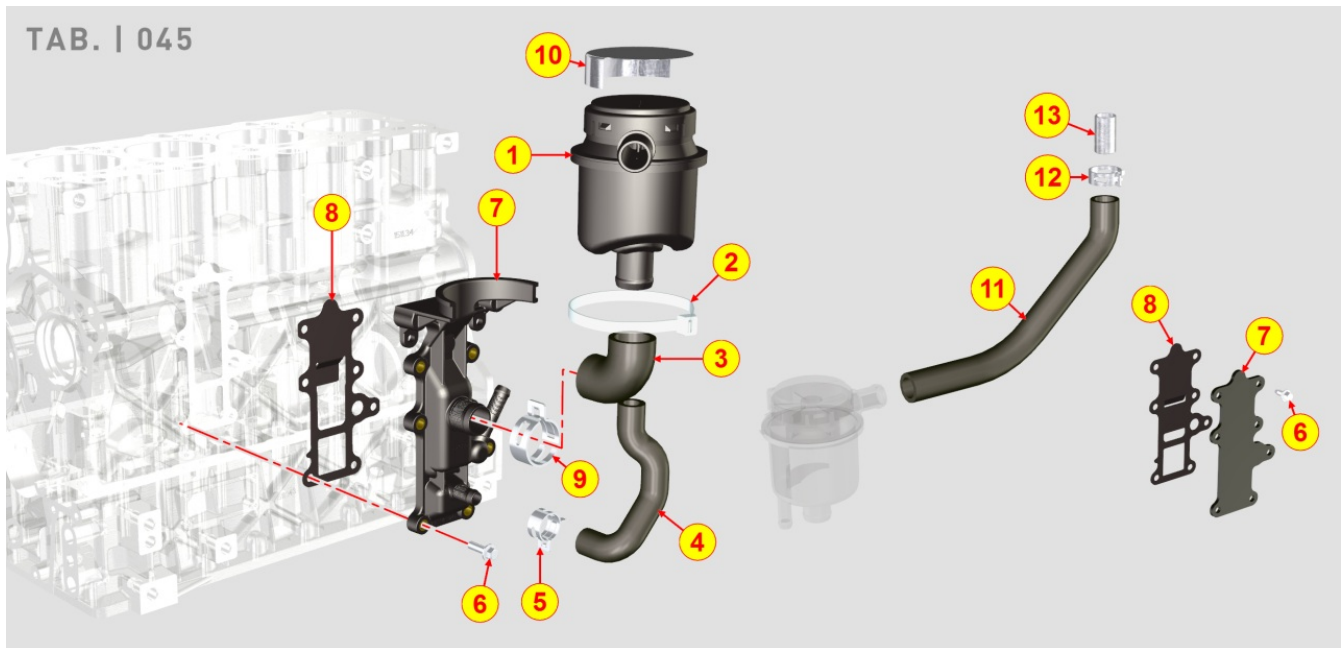

8045700150 - BREATHER SYSTEM

Pos	Kit	Included In	Code	Description	Qty	Old Code	Tech. Info
6			ED0017601300-S	BOLT	7		
7			ED0063707640-S	BLOW BY CLOSING FLANGE	1		
8			ED0047757490-S	BLOW BY COVER GASKET	1		