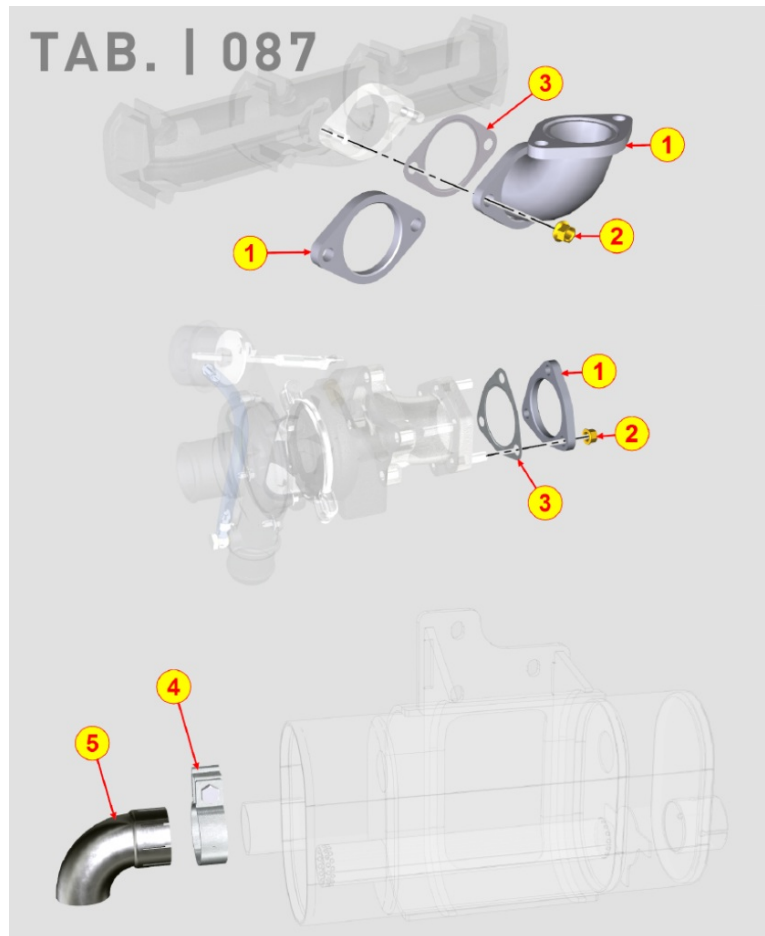

8087700010 - EXHAUST GAS ACCESSORIES

Pos	Kit	Included In	Code	Description	Qty	Old Code	Tech. Info
1			ED0038151400-S	TURBO FLANGE FOR EXHAUST MANIF	1