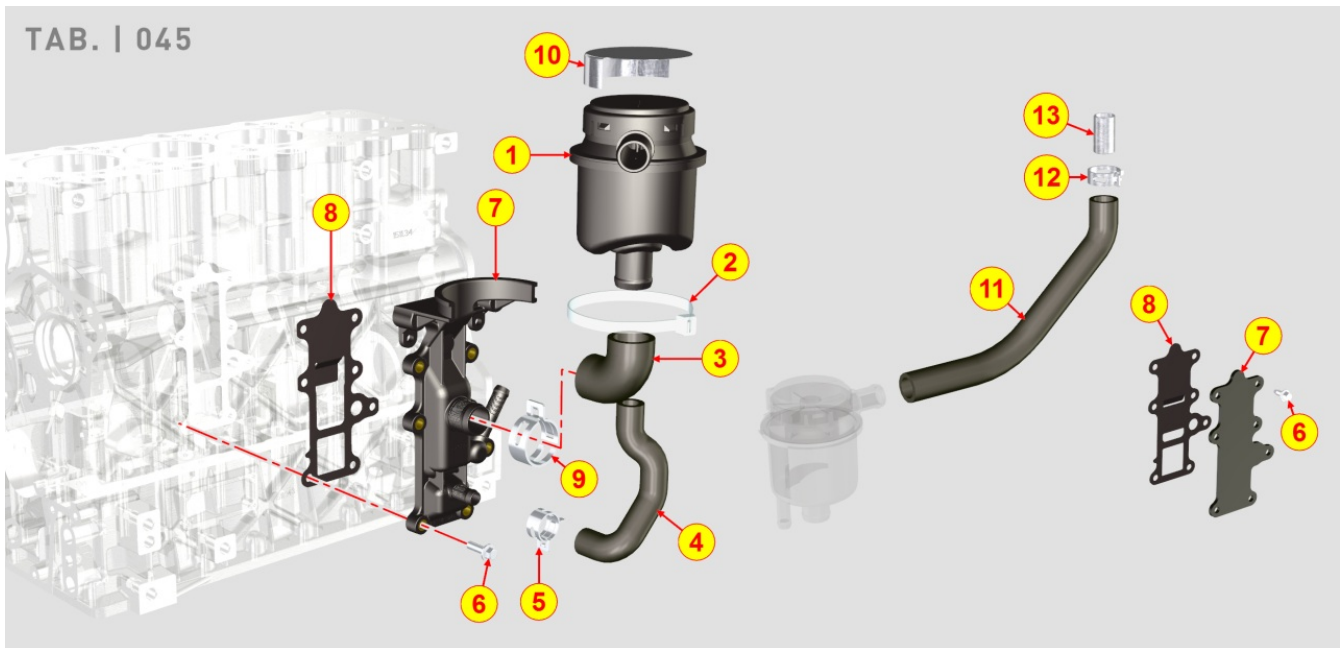

8045700150 - BREATHER SYSTEM

Pos	Kit	Included In	Code	Description	Qty	Old Code	Tech. Info
6			ED0017601300-S	BOLT	7		
7			ED0063707640-S	BLOW BY CLOSING FLANGE	1		
8			ED0047757490-S	BLOW BY COVER GASKET	1