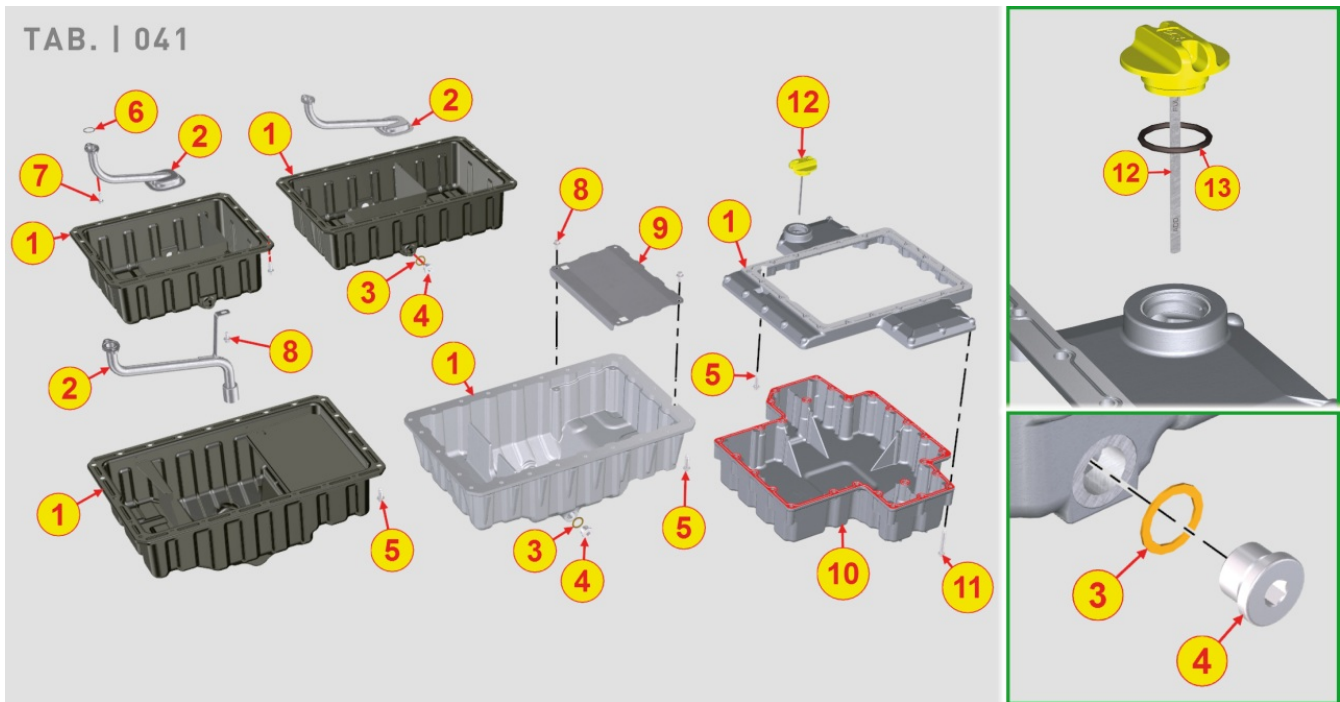

8041700140 - OIL PAN

Pos	Kit	Included In	Code	Description	Qty	Old Code	Tech. Info
1	(A)		ED0066458680-S	KDI 2504 OIL SUMP ASSY	1		
2			ED0093202280-S	INTAKE PIPE	1		
3		(A)	ED0046700880-S	GASKET	2		
4		(A)	ED0090400260-S	CAP	2		
5			ED0097660060-S	TORX SCREW	24		
6			ED0012002260-S	O RING	1		
7			ED0017601510-S	HEXAG.BOLT SCREW M6X16 W.FLANGE	2		
8		(A)	ED0017601960-S	CAPSCREW M6X12	1