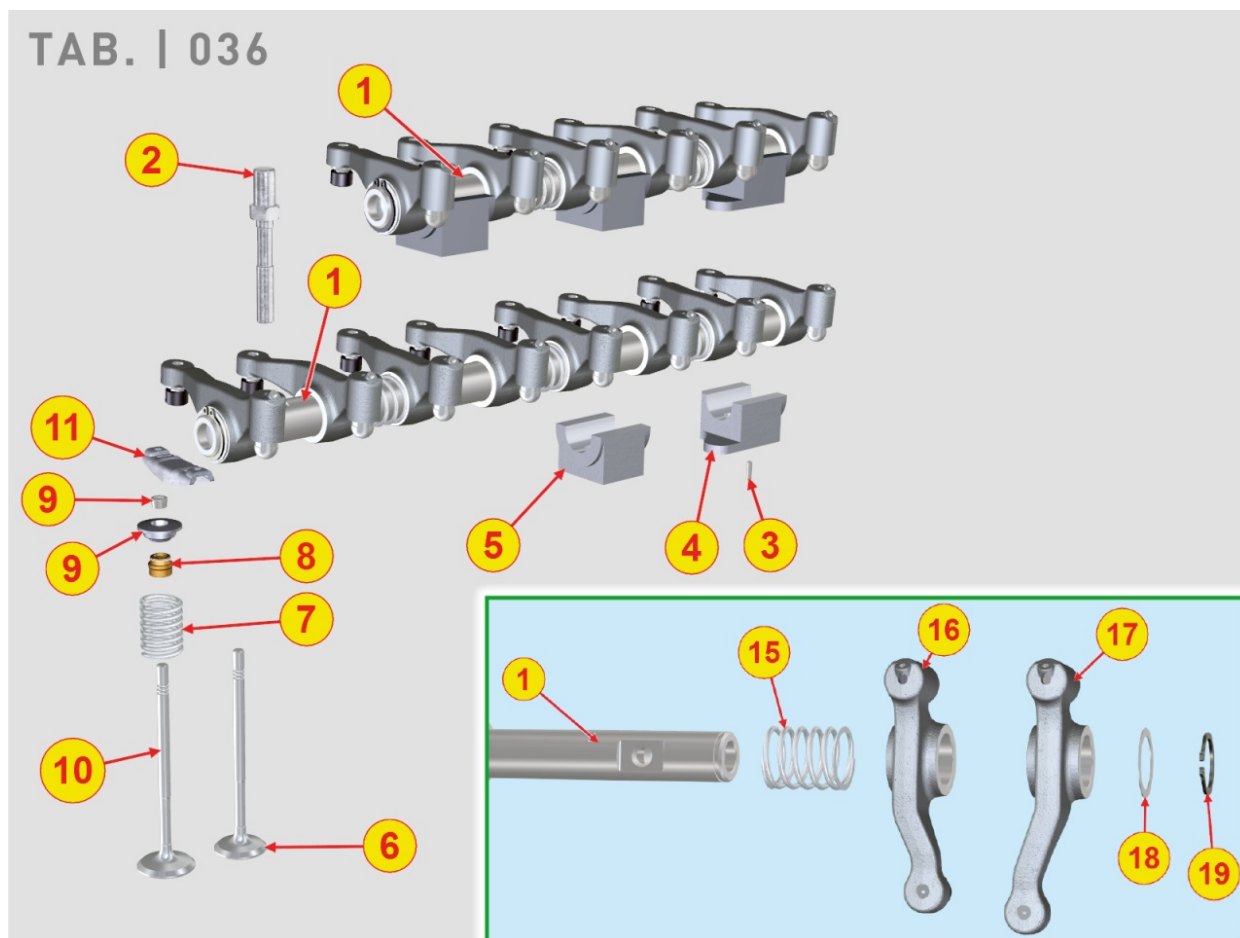

8036700180 - ROCKER ARMS / VALVES

Pos	Kit	Included In	Code	Description	Qty	Old Code	Tech. Info
1	(A)		ED0060452040-S	ROCKER ARM ASS.Y KDI 1903	1	ED0060451910-S	
2			ED0017702250-S	EXHAGON HEAD SCREW M8X50	3		
3		(A)		pos. 1			
4		(A)		pos. 1			
5		(A)		pos. 1			
6			ED0096851910-S	EXHAUST VALVE	6		
7			ED0057551810-S	INTAKE AND EXHAUST VALVE SPRIN	12		
8			ED0012611300-S	SEAL RING	12		
9			ED0064101450-S	RETAINER ASS.Y KDI	12/16		
10			ED0096521970-S	INLET VALVE	6		
11			ED0021831210-S	HINGE LINK	6		
16		(A)	ED0015413320-S	EXHAUST ROCKER ARM	3		
17		(A)	ED0015413310-S	INTAKE ROCKER ARM	3