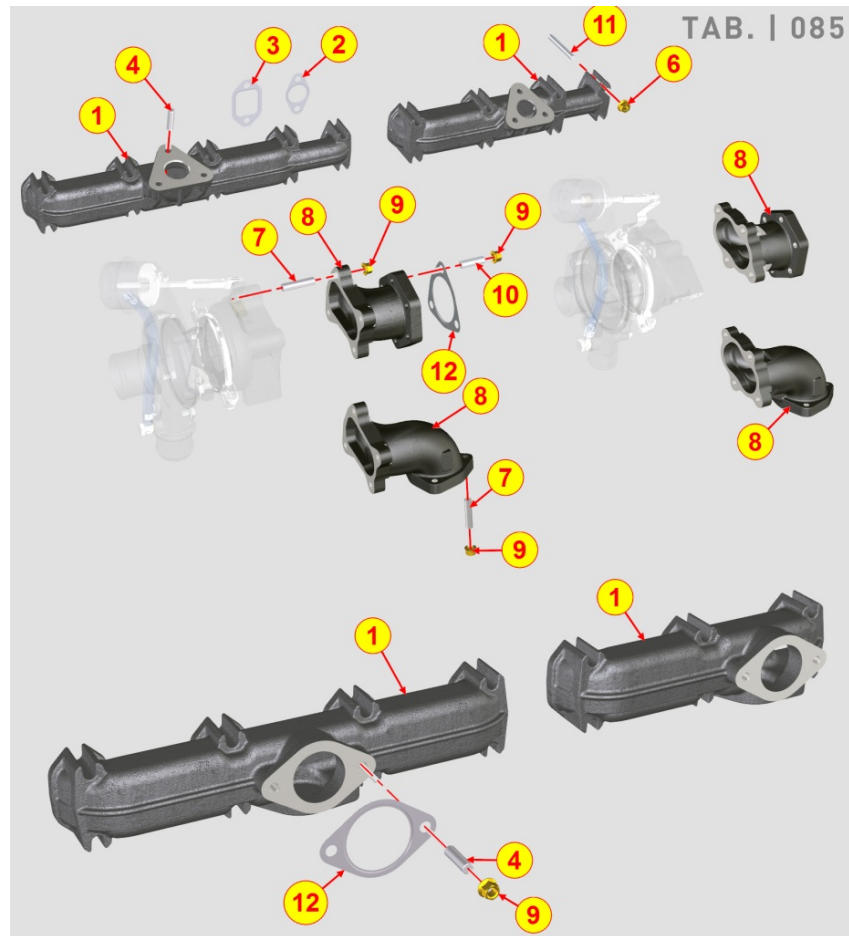

8085700010 - EXHAUST GAS MANIFOLD

Pos	Kit	Included In	Code	Description	Qty	Old Code	Tech. Info
1			ED0024865720-S	RAW EXHAUST MANIFOLD HDI1903M	1		
3			ED0044201260-S	EXHAUST MANIFOLD GASKET	3		
4			ED0067802150-S	STUD 8X1,25X20	2		
6			ED0032402100-S	FLANGED NUT M8X1,25	6		
9			ED0032401630-S	HEX.NUT	2		
11			ED0067802170-S	STUD 8X1,25X55	6		
12			ED0044201320-S	TURBOCHARGER FLANGE GASKET	1