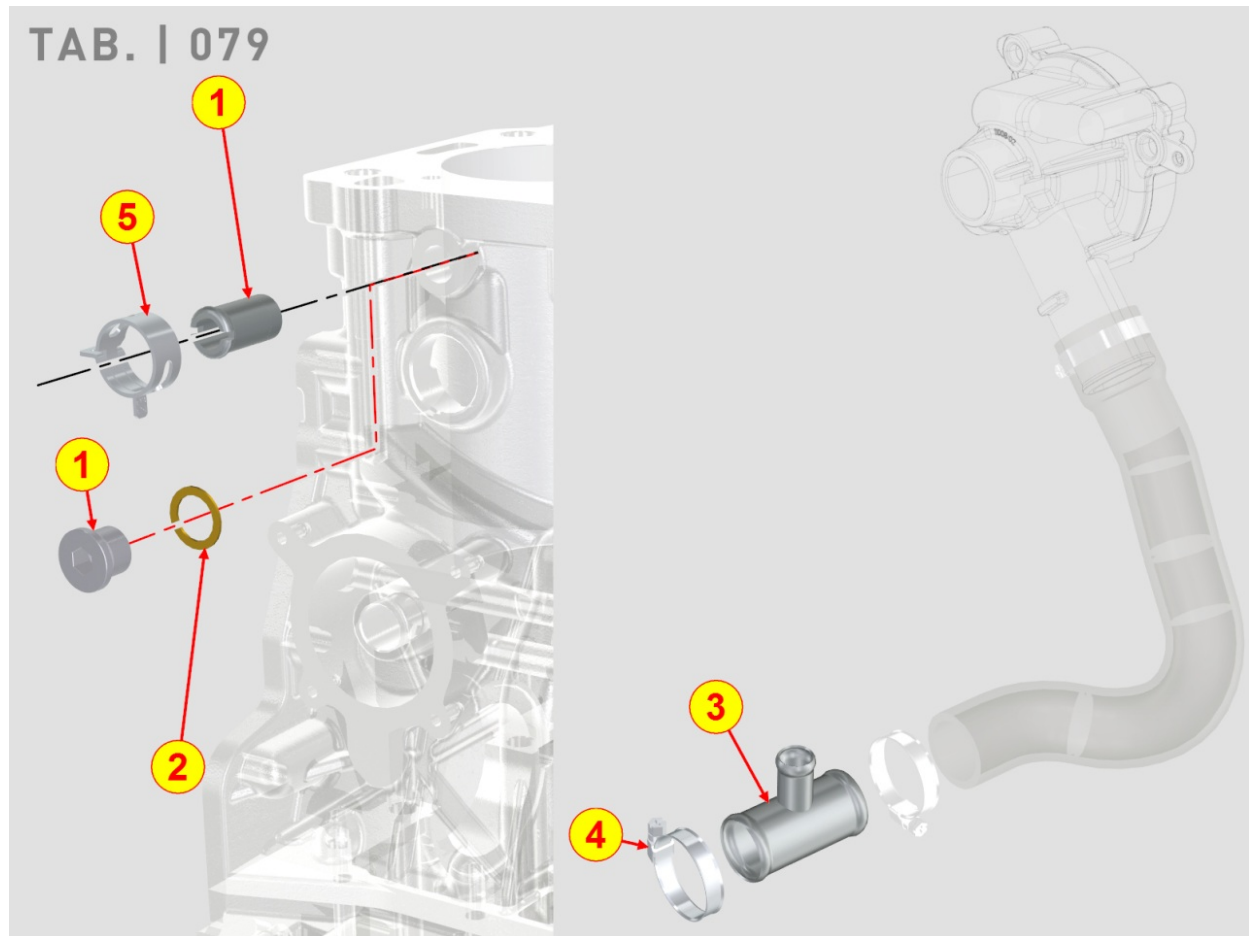

8079700010 - FITTING FOR CAB HEATING

Pos	Kit	Included In	Code	Description	Qty	Old Code	Tech. Info
1			ED0090400310-S	CAP	1		
2			ED0046700190-S	GASKET	1