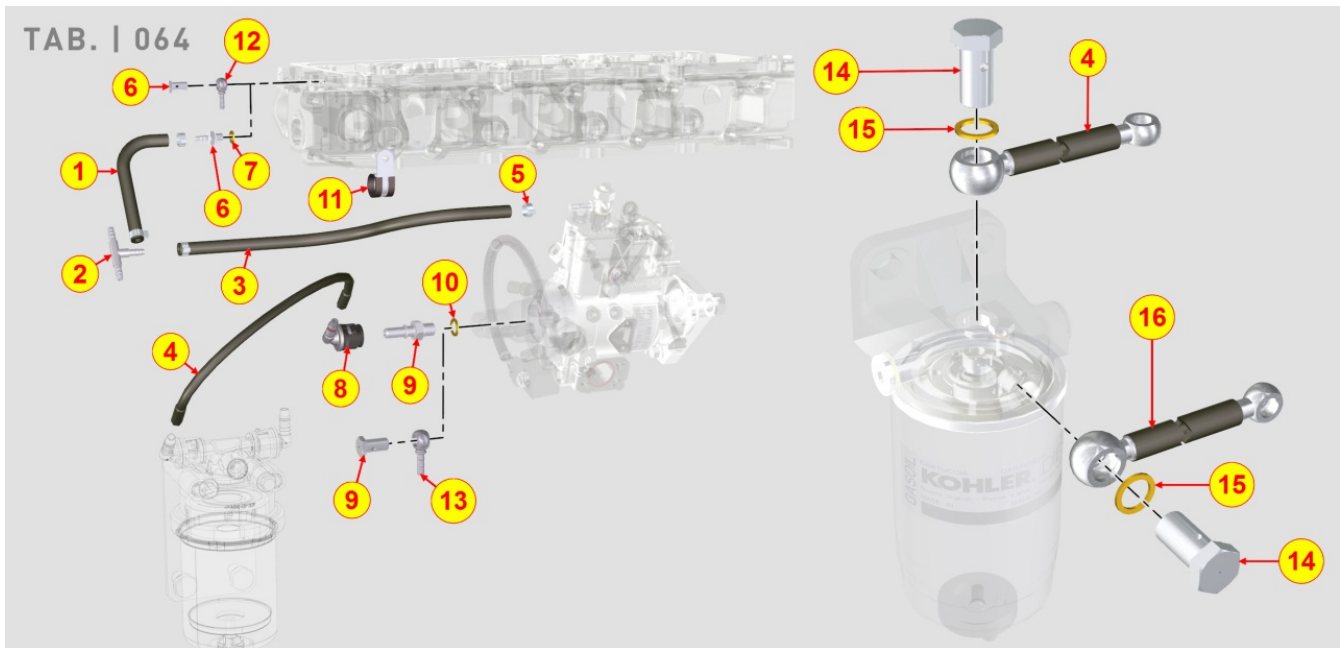

8064700100 - FUEL PIPING

Pos	Kit	Included In	Code	Description	Qty	Old Code	Tech. Info
1			ED0095712710-S	FUEL TUBE	1		
2			ED0073010520-S	UNION	1		
3			ED0095712730-S	FUEL TUBE	1		
4	(A)		ED0093764430-S	FUEL PIPE	1		
5			ED0036300040-S	CLAMP	4		
6			ED0072702720-S	BANJO UNION ON PUMP INJECTION	1		
7			ED0046700580-S	GASKET	1		
8			ED0050251230-S	QUICK CONNECTOR 3/8"	2		
9			ED0072702980-S	UNION	1		
10			ED0046700600-S	C.GASKET	1		
11			ED0036171580-S	FASCETTA/HOSE CLAMP D 10	1		