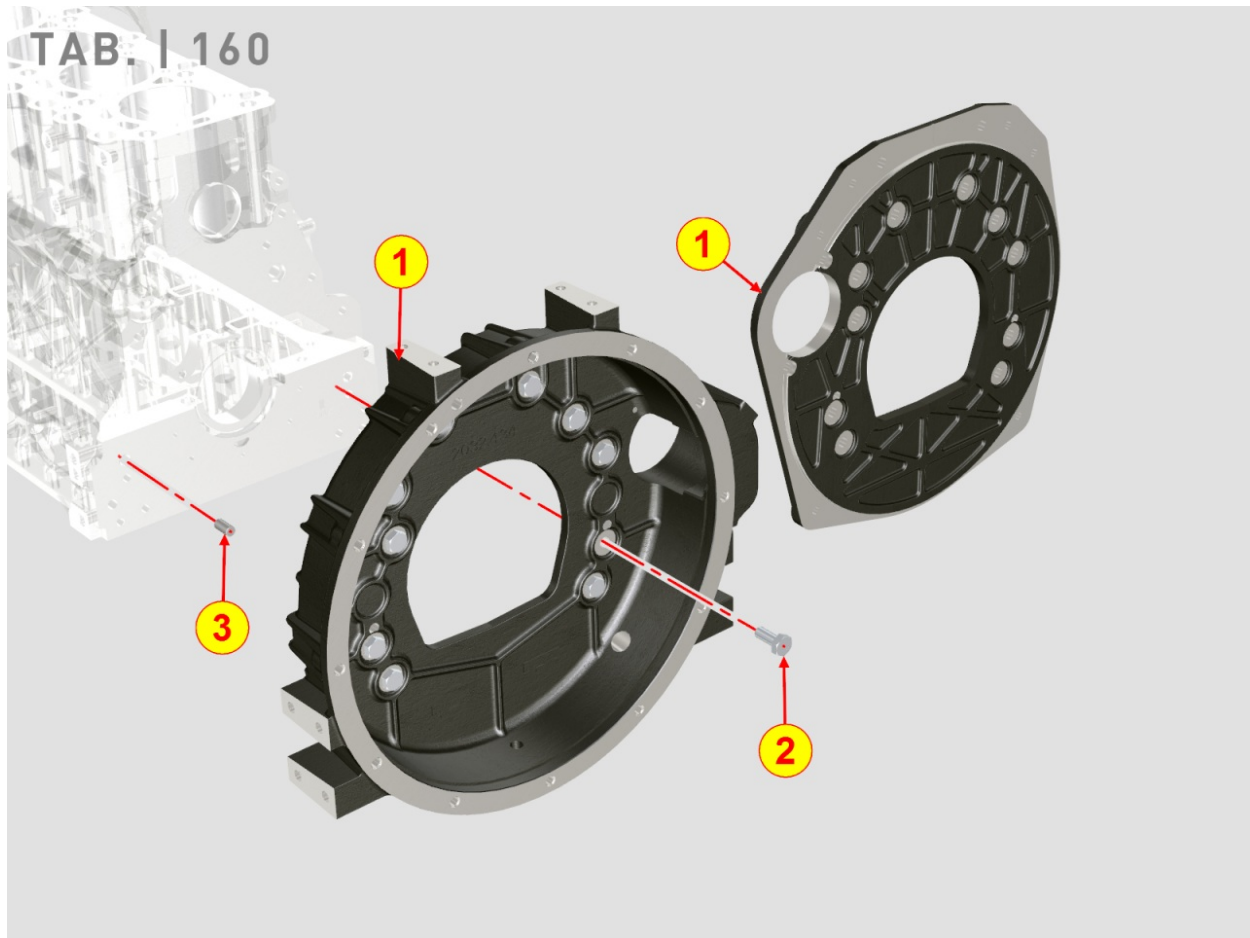

8160700080 - ENGINE BELL / BACKPLATE

Pos	Kit	Included In	Code	Description	Qty	Old Code	Tech. Info
2			ED0017800310-S	HEX BOLT M10 X 1.5 X 25 MM	12		
3			ED0084001080-S	PARAL.PIN	2