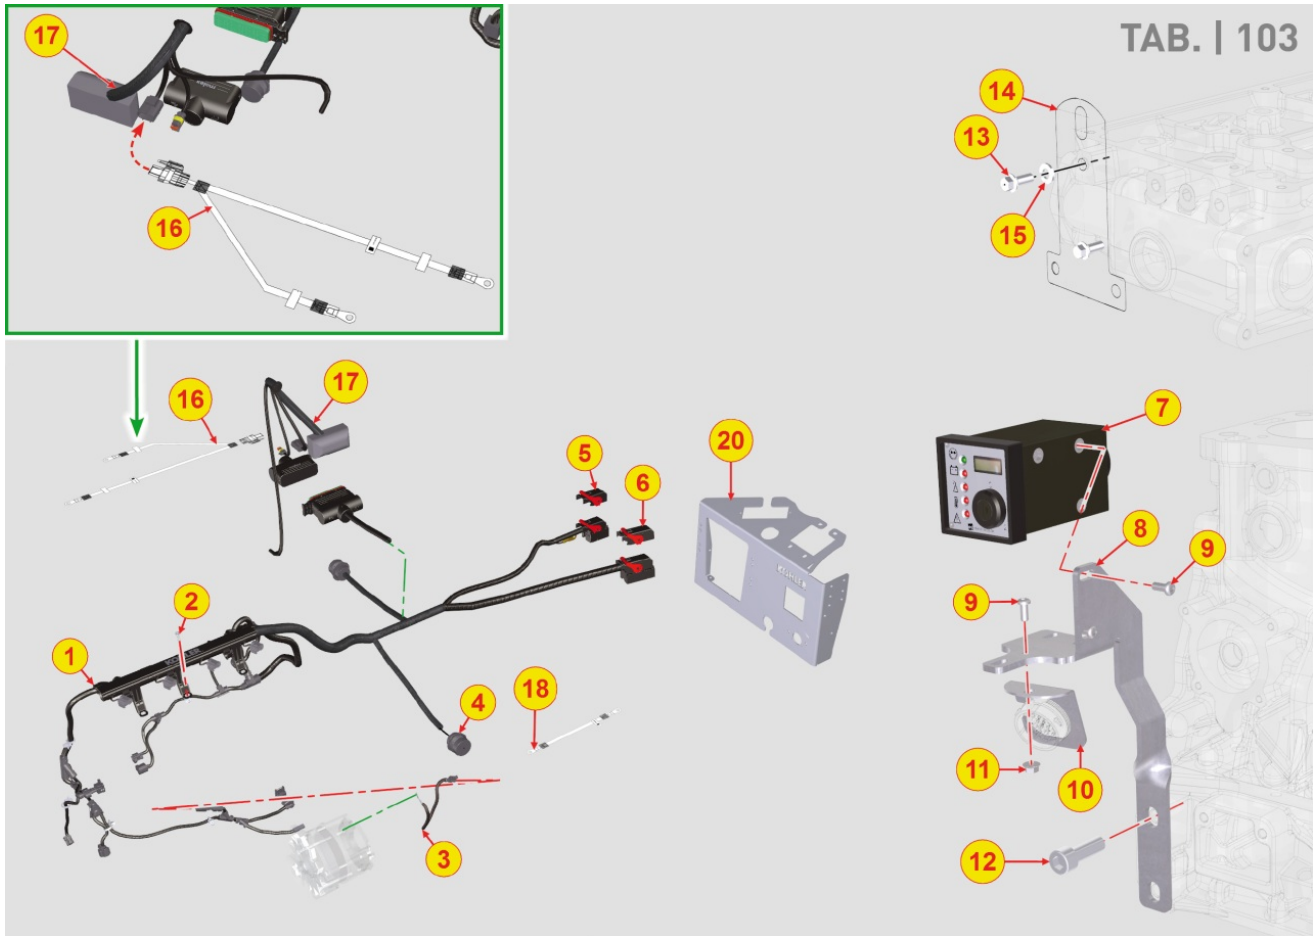

8102700050 - OIL PRESSURE SWITCH

Pos	Kit	Included In	Code	Description	Qty	Old Code	Tech. Info
1			ED0067450990-S	PRESSURE SWITCH	1		

8103700060 - ELECTRIC DASHBOARD / ENGINE WIRES

Pos	Kit	Included In	Code	Description	Qty	Old Code	Tech. Info
1	(A)		ED0021860050-S	BASE CABLE ENGINE KDI 1903 TCR	1		
2			ED0097610450-S	SELF TAPPING SCREW M6X16	2		
3			ED0021863710-S	CABLE ALTERNATOR	1		
5		(A)	ED0069278350-S	COVER DRESS 90° EXIT ECU-B	1		
6		(A)	ED0069278340-S	COVER DRESS 90° EXIT ECU-A	1		