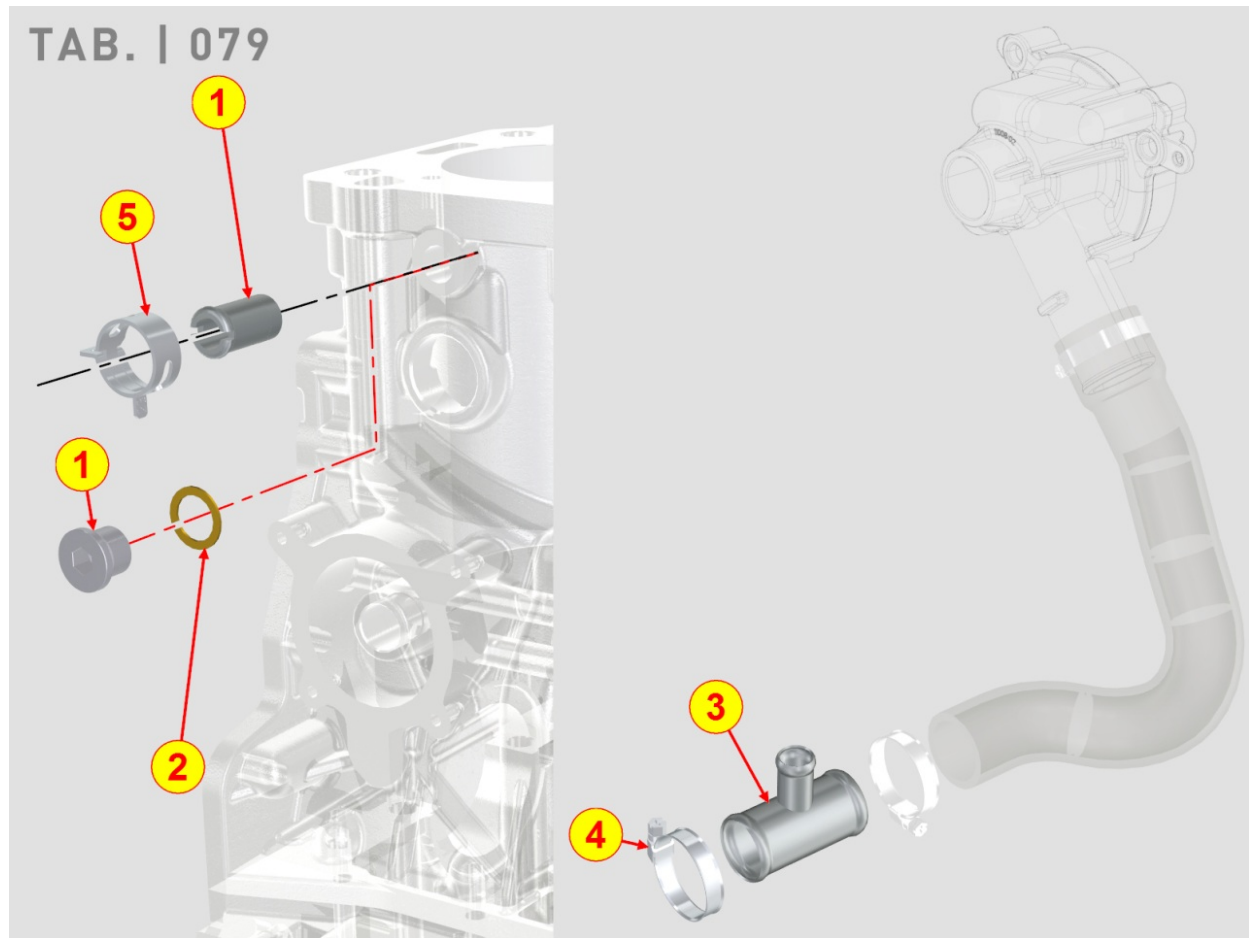

8079700010 - FITTING FOR CAB HEATING

Pos	Kit	Included In	Code	Description	Qty	Old Code	Tech. Info
1			ED0090400310-S	CAP	1		
2			ED0046700190-S	GASKET	1