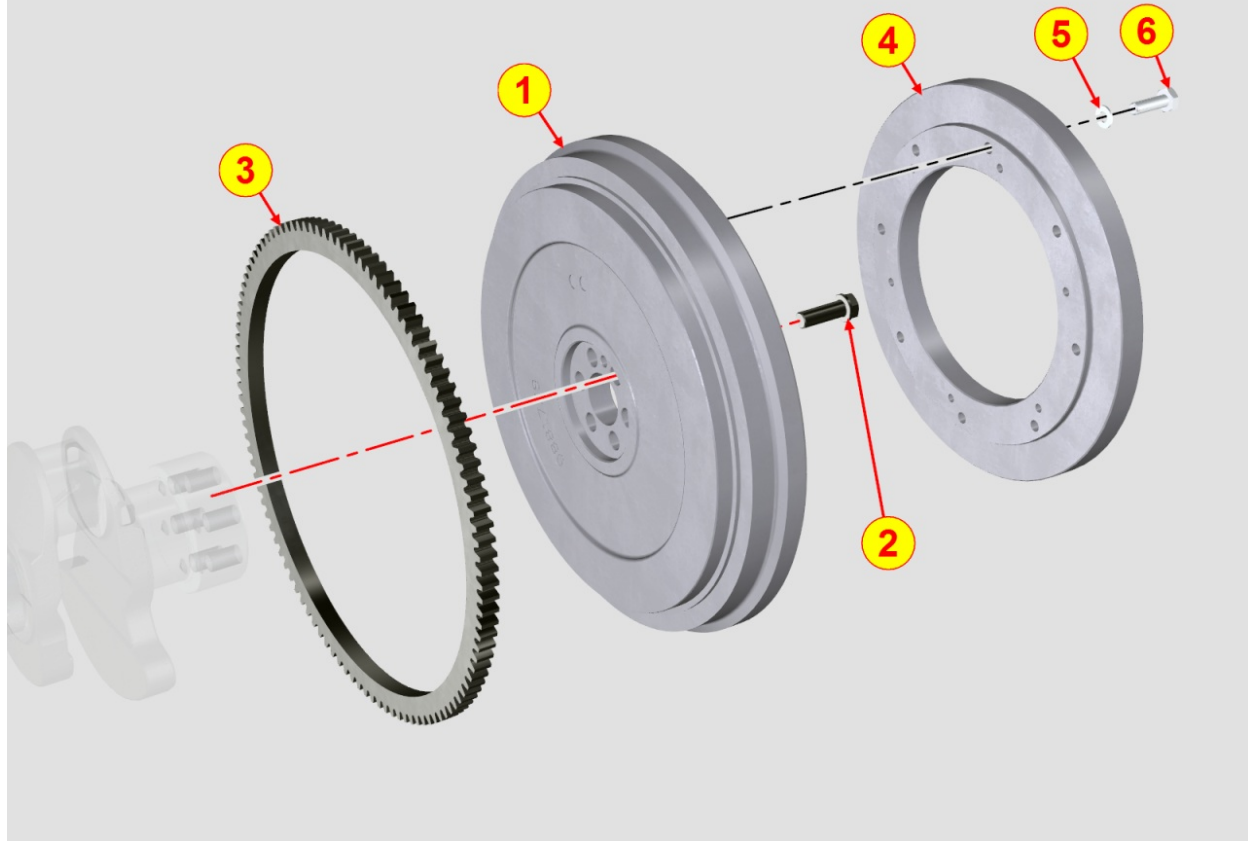

8012700090 - FLYWHEEL

TAB. | 012

Pos	Kit	Included In	Code	Description	Qty	Old Code	Tech. Info
2			ED0018620890-S	BOLT	6		
3		(A)	ED0028162450-S	RING GEAR	1