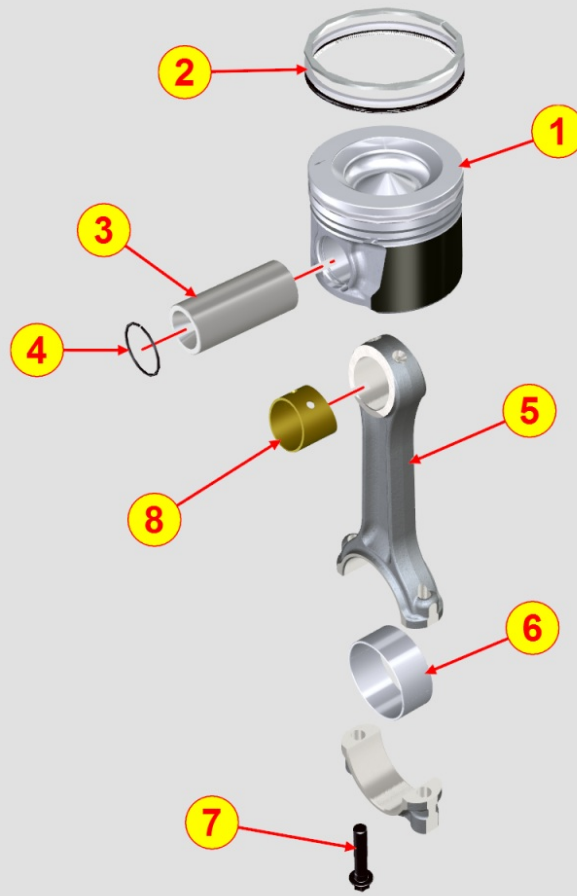

8011700090 - PISTON / CONNECTING ROD

TAB. | 011

Pos	Kit	Included In	Code	Description	Qty	Old Code	Tech. Info
2		(A)	ED0082112900-S	RINGS SET STANDARD KDI TCR	4		
3		(A)	ED0084801220-S	PIN PISTON	4		
4		(A)	ED0011750970-S	RETAINER RING	8		
5	(B)		ED0015263150-S	CONNECTING ROD	4		
6			ED0016401550-S	CONN. ROD BEARING STANDARD KDI	3/4		
7		(B)	ED0017801810-S	SCREW M10X1X50	6/8		
8		(B)	ED0016300580-S	CONROD SMALL END BUSH	3/4