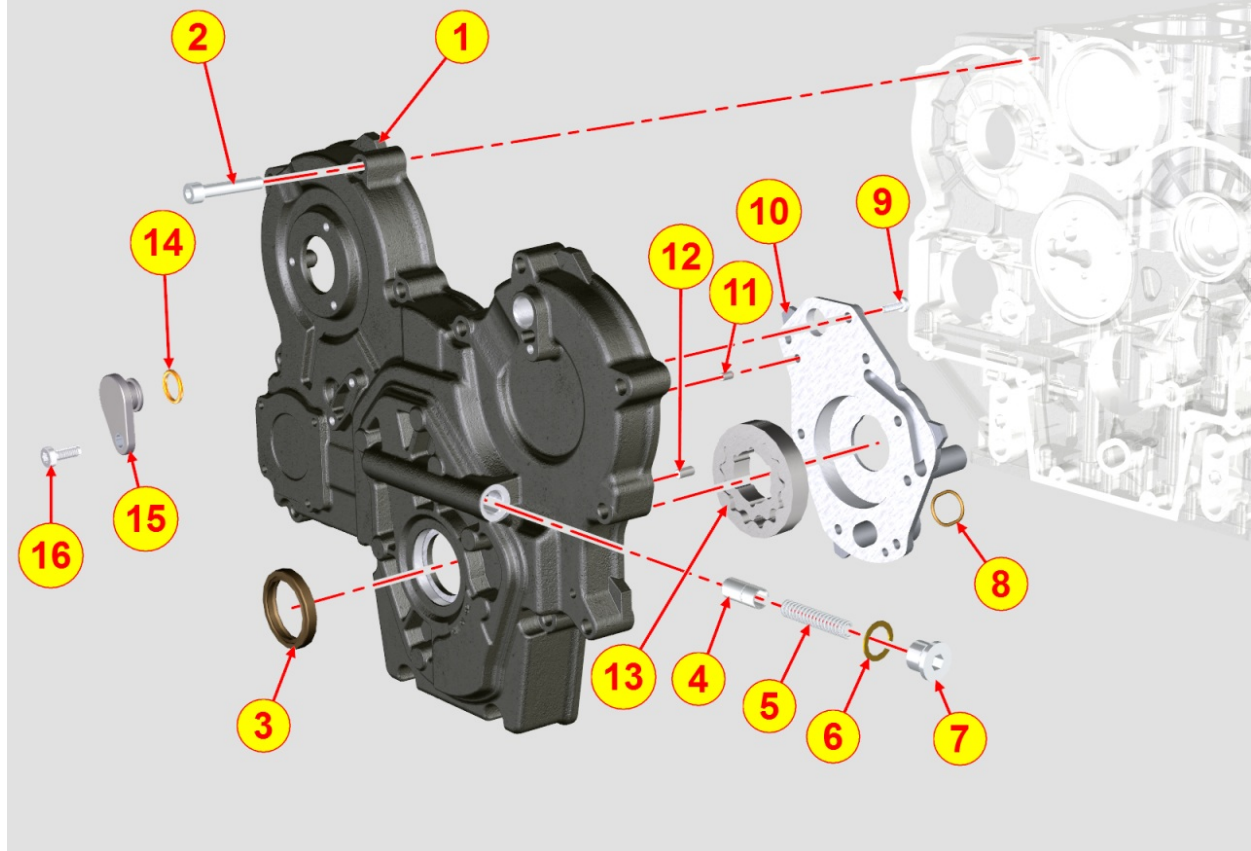

8025700010 - ENGINE MOUNTS

Pos	Kit	Included In	Code	Description	Qty	Old Code	Tech. Info
1			ED0017900240-S	BULLONE/BOLT 'D 10	8		

8027700150 - TIMING SYSTEM CLOSURE PLATE

TAB. | 027

Pos	Kit	Included In	Code	Description	Qty	Old Code	Tech. Info
1	(A)		ED0066580290-S	OIL PUMP CARTER ASSY	1		
2			ED0097300320-S	SCREW	15		
3			ED0012135500-S	OIL SEAL RING38X50X7 CHO	1		
4		(A)	ED0064950810-S	CURSOR	1		
5		(A)	ED0056250300-S	SPRING	1		
6		(A)	ED0046700190-S	GASKET	1		
7		(A)	ED0090150110-S	CAP	1		
8			ED0012000810-S	RING	1		
9		(A)		Pos. 1			
10		(A)		Pos. 1			
11		(A)		Pos. 1			
12			ED0084000200-S	PARAL.PIN	2		
13		(A)		Pos. 1			
14				815370...0			
15				815370...0			
16				815370...0			