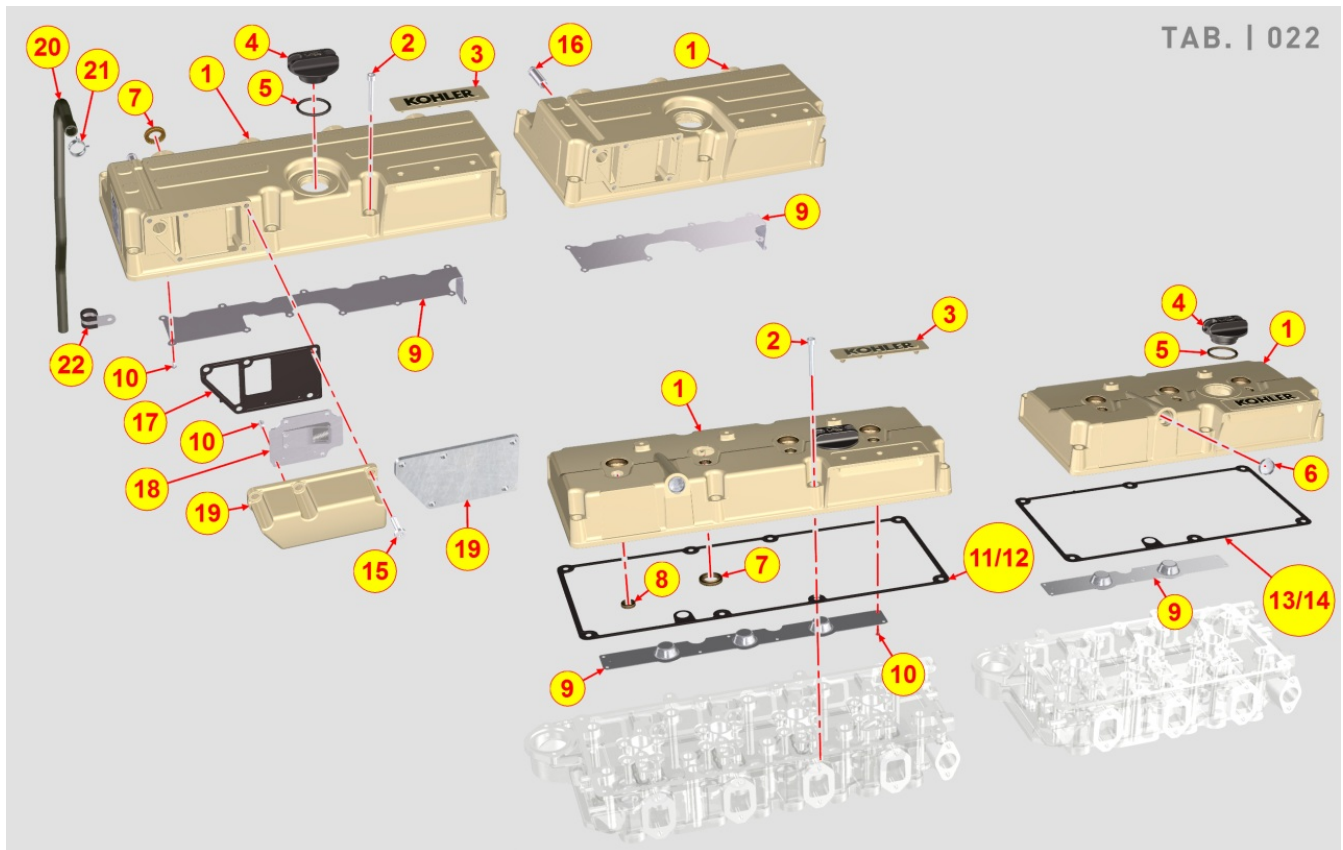

8022700180 - HEAD COVER

Pos	Kit	Included In	Code	Description	Qty	Old Code	Tech. Info
1	(A)		ED0021258380-S	ROCKER ARM COVER ASSY KDI2504TM	1		
2			ED0097320160-S	CAPSCREW	8		
4		(A)	ED0090321350-S	CAP	1		
5		(A)	ED0012000150-S	O RING	1		
7		(A) (B)	ED0012135720-S	SEAL RING 16X26X5	4		
9		(A)	ED0050664730-S	SHEET METAL SEPARATOR	1		
10		(A)	ED0074810640-S	RIVET D.4,37X6,4	11		
11		(B)	ED0082051350-S	COV.HEAD GASK.-OR SET 2504 TCR	1		
11		(B)	ED0082051370-S	COV.HEAD GASK.-OR SET 2504 M	1		
12			ED0082051320-S	HEAD/FUEL SYSTEM GASKET SET KDI 2504	1		
13		(B)	ED0082051340-S	COV.HEAD GASK.-OR SET 1903 TCR	1		
13		(B)	ED0082051360-S	COV.HEAD GASK.-OR SET 1903 M	1		
14			ED0082051310-S	HEAD/FUEL SYSTEM GASKET SET KDI 1903	1		
15		(A)	ED0097610450-S	SELF TAPPING SCREW M6X16	5		
16		(A)	ED0090802850-S	PLUG AVSEAL D12 02964-01215	1		
17		(A)	ED0045802540-S	GASKET	1