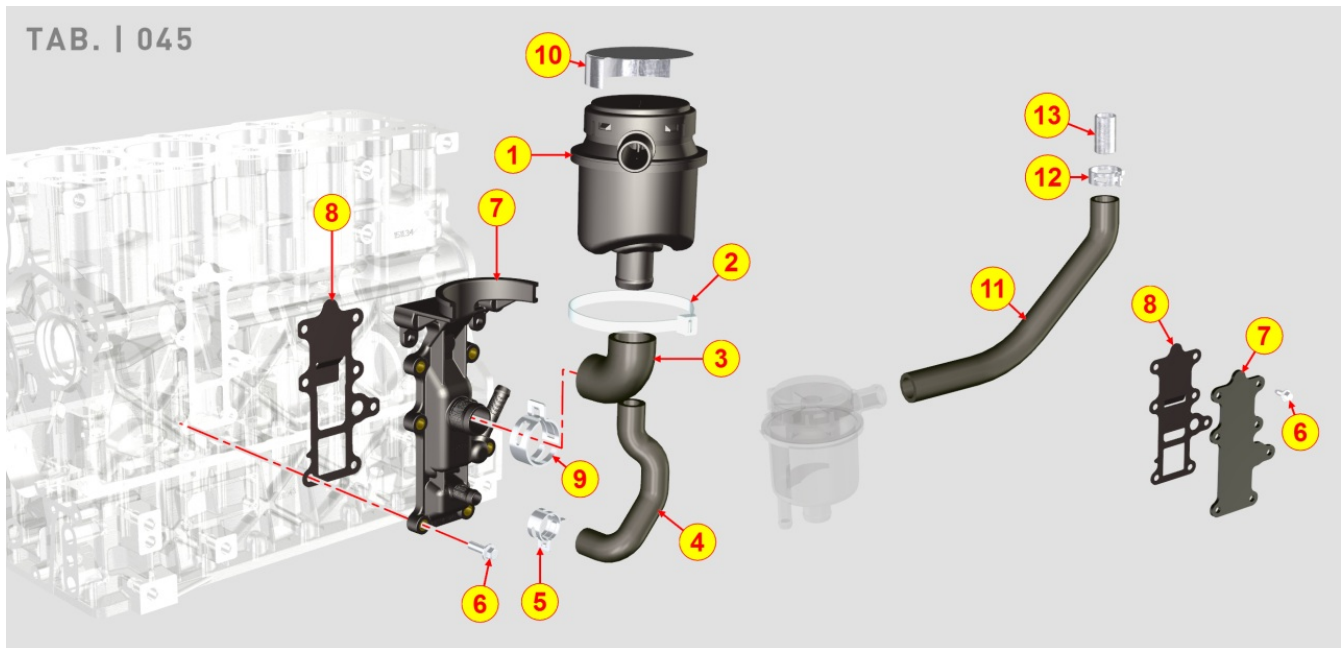

8045700140 - BREATHER SYSTEM

Pos	Kit	Included In	Code	Description	Qty	Old Code	Tech. Info
1			ED0028713260-S	OIL SEPARATOR MAHLE	1		
2			ED0024711110-S	COLLAR	1		
3			ED0094001820-S	BLOW BY HOSE	1		
4			ED0094001880-S	BLOW BY SEPAR. RETURN OIL PIPE	1		
5			ED0036302440-S	SPRING BEND CLAMP D.20	2		
6			ED0017601310-S	BOLT	7		
7			ED0038651190-S	ASSY BLOW BLY FLANGE	1		
8			ED0047757490-S	BLOW BY COVER GASKET	1		
9			ED0036302480-S	SPRING BEND CLAMP D.32	2		
10			ED0069278140-S	BLOW BY THERMAL SHIELD	1