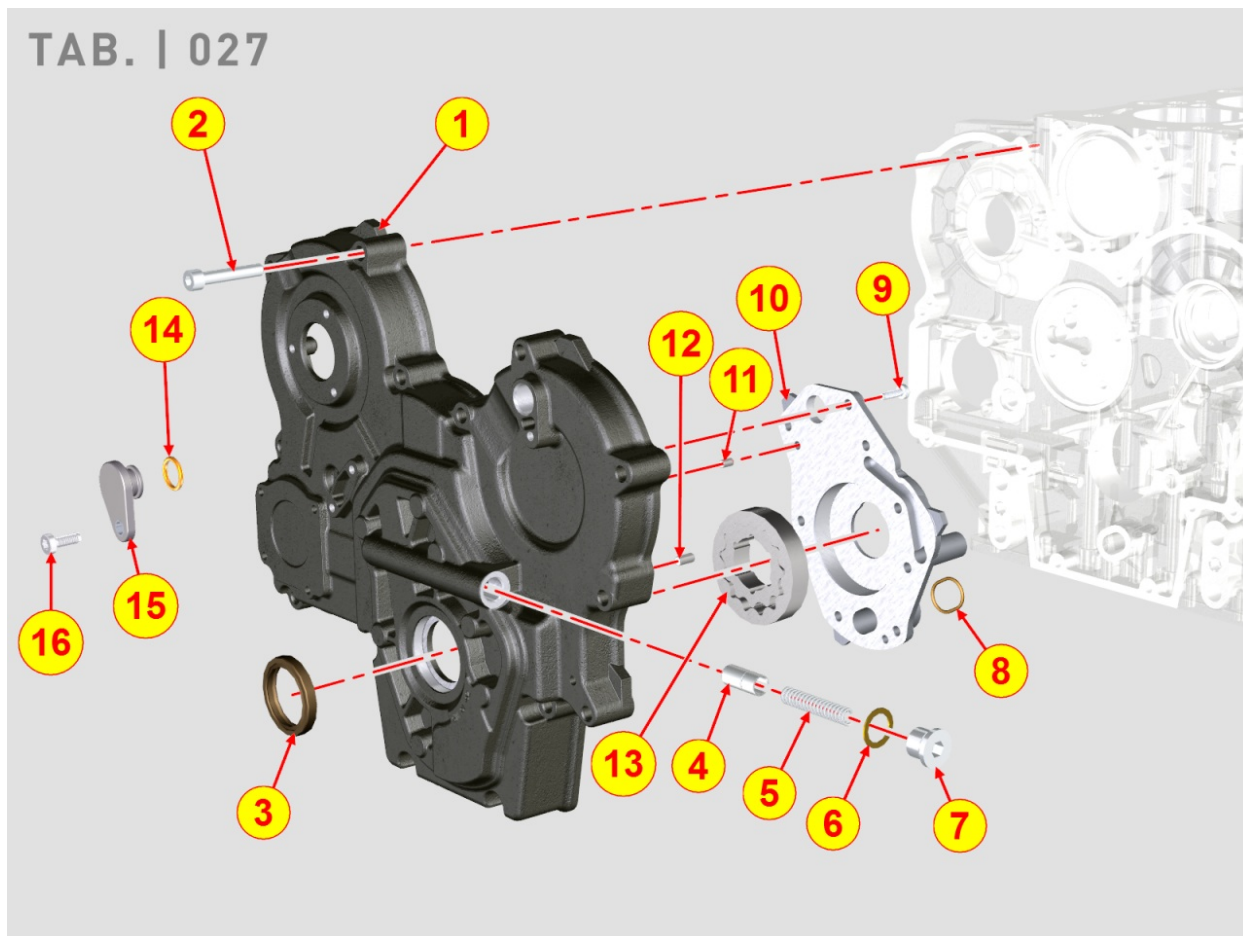

8025700010 - ENGINE MOUNTS

Pos	Kit	Included In	Code	Description	Qty	Old Code	Tech. Info
1			ED0017900240-S	BULLONE/BOLT 'D 10	8		

8027700150 - TIMING SYSTEM CLOSURE PLATE

Pos	Kit	Included In	Code	Description	Qty	Old Code	Tech. Info
1	(A)		ED0066580290-S	OIL PUMP CARTER ASSY	1		
2			ED0097300320-S	SCREW	15		
3			ED0012135500-S	OIL SEAL RING38X50X7 CHO	1		
4		(A)	ED0064950810-S	CURSOR	1		
5		(A)	ED0056250300-S	SPRING	1		
6		(A)	ED0046700190-S	GASKET	1		
7		(A)	ED0090150110-S	CAP	1		
8			ED0012000810-S	RING	1		
9		(A)		Pos. 1			
10		(A)		Pos. 1			
11		(A)		Pos. 1			
12			ED0084000200-S	PARAL.PIN	2		
13		(A)		Pos. 1			
14				815370...0			
15				815370...0			
16				815370...0			