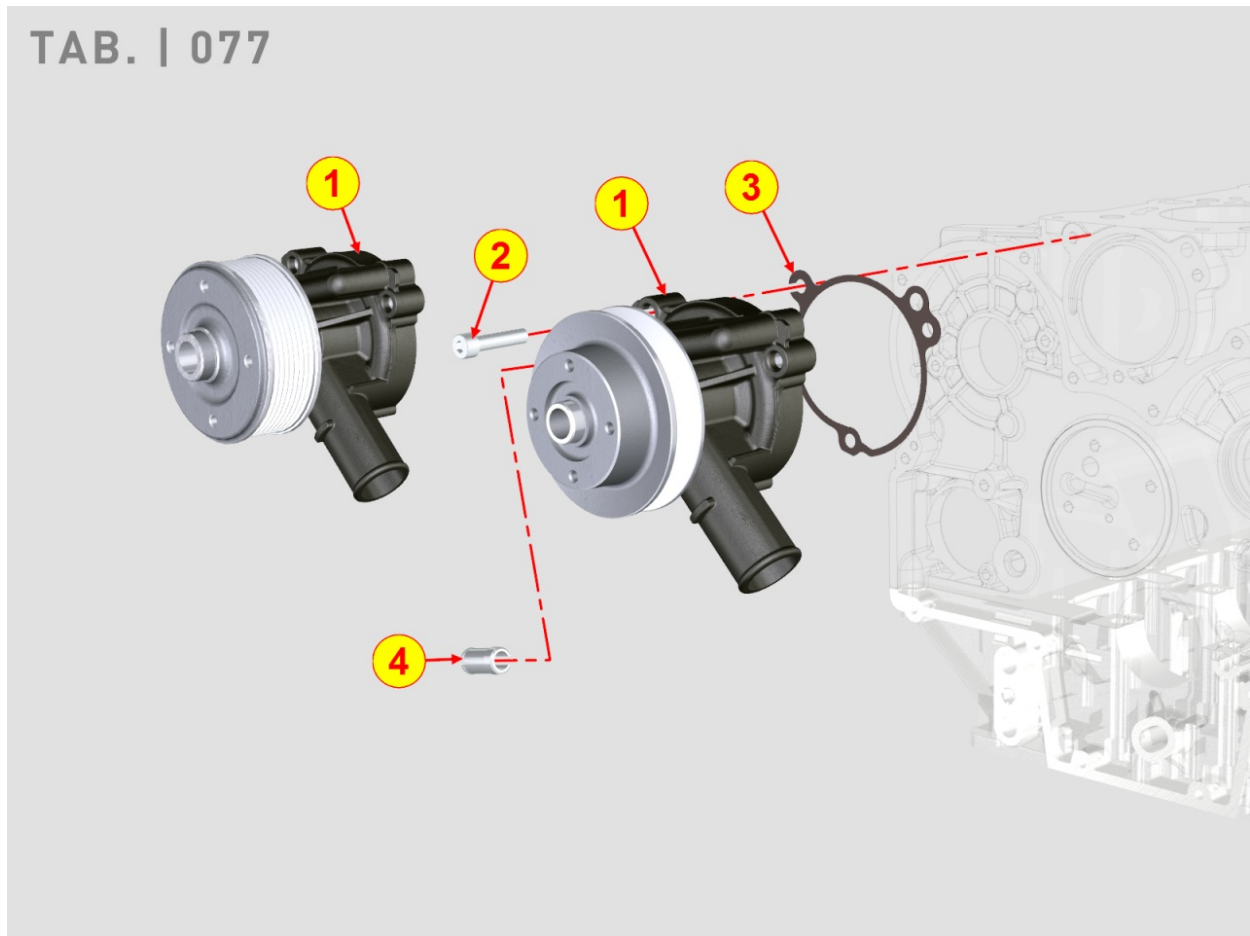

8077700110 - WATER PUMP

TAB. | 077

Pos	Kit	Included In	Code	Description	Qty	Old Code	Tech. Info
1	(A)		ED0065845310-S	WATER PUMP ASS.Y KDI "M"	1		
2			ED0097320630-S	CAPSCREW	3		
3		(A)	ED0045802460-S	WATER PUMP GASKET	1		
4			ED0089650960-S	TAPARED PLUG M16x1,5 DRI-LOC DIN906	1