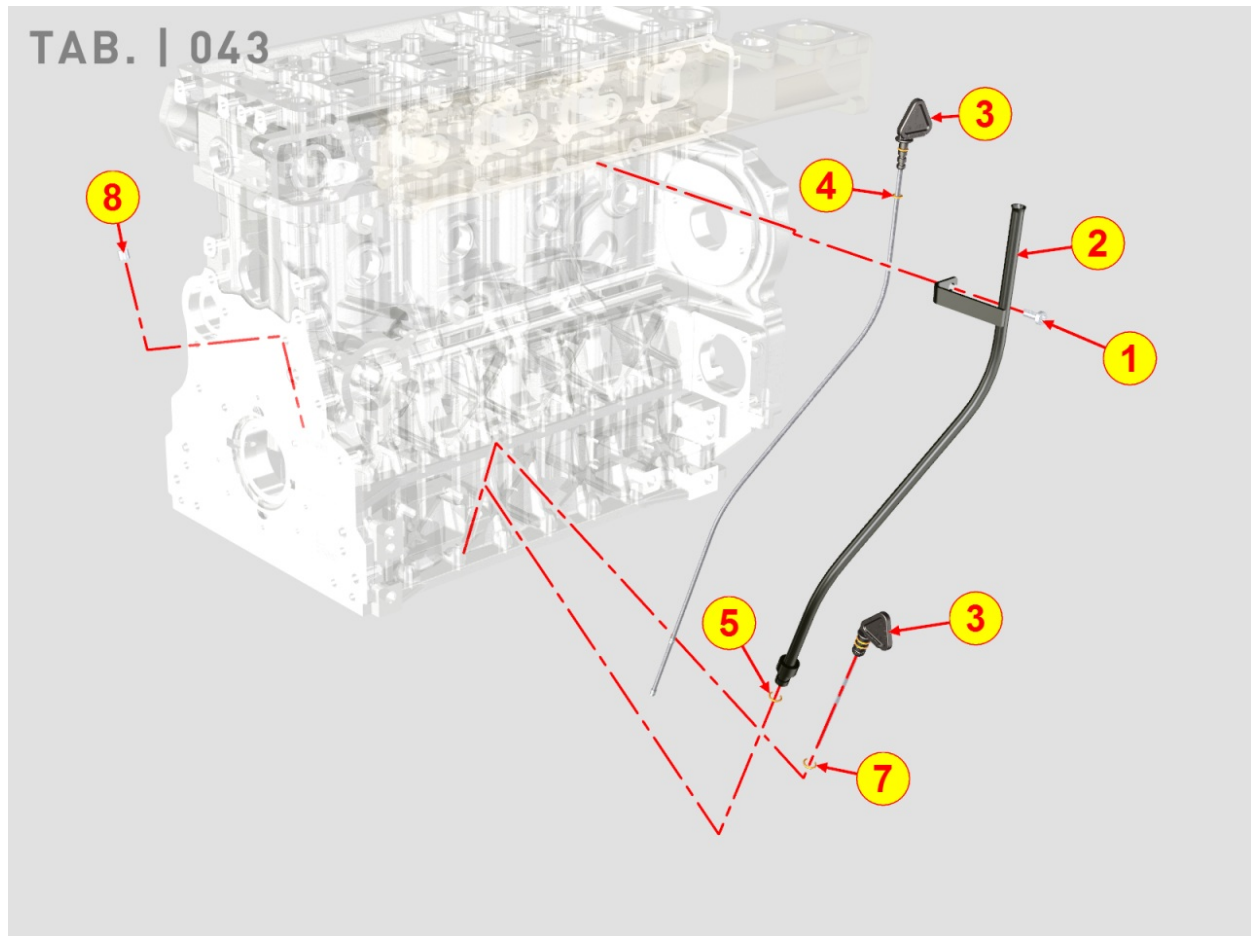

8043700160 - OIL DIPSTICK

Pos	Kit	Included In	Code	Description	Qty	Old Code	Tech. Info
3	(A)		ED0014005650-S	DIPSTICK	1		
8			ED0090802850-S	PLUG AVSEAL D12 02964-01215	1