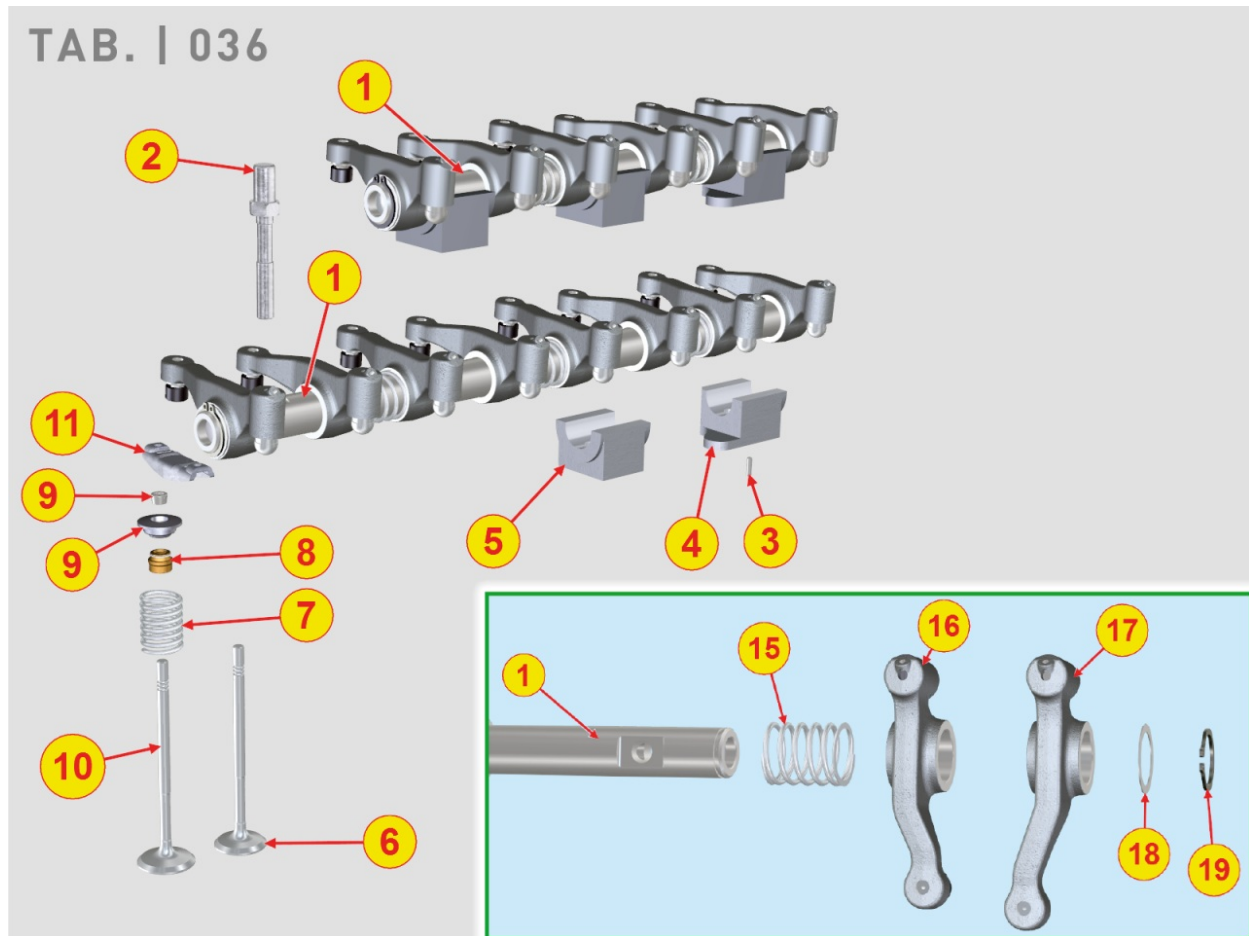

8036700160 - ROCKER ARMS / VALVES

Pos	Kit	Included In	Code	Description	Qty	Old Code	Tech. Info
1	(A)		ED0060452050-S	ROCKER ARM ASS.Y KDI2504	1	ED0060451930-S	
2			ED0098202530-S	SCREW	4		
3		(A)		pos. 1			
4		(A)		pos. 1			
5		(A)		pos. 1			
6			ED0096851910-S	EXHAUST VALVE	8		
7			ED0057551810-S	INTAKE AND EXHAUST VALVE SPRIN	16		
8			ED0012611300-S	SEAL RING	16		
9			ED0064101450-S	RETAINER ASS.Y KDI	12/16		
10			ED0096521970-S	INLET VALVE	8		
11			ED0021831210-S	HINGE LINK	8		
16		(A)	ED0015413320-S	EXHAUST ROCKER ARM	4		
17		(A)	ED0015413310-S	INTAKE ROCKER ARM	4