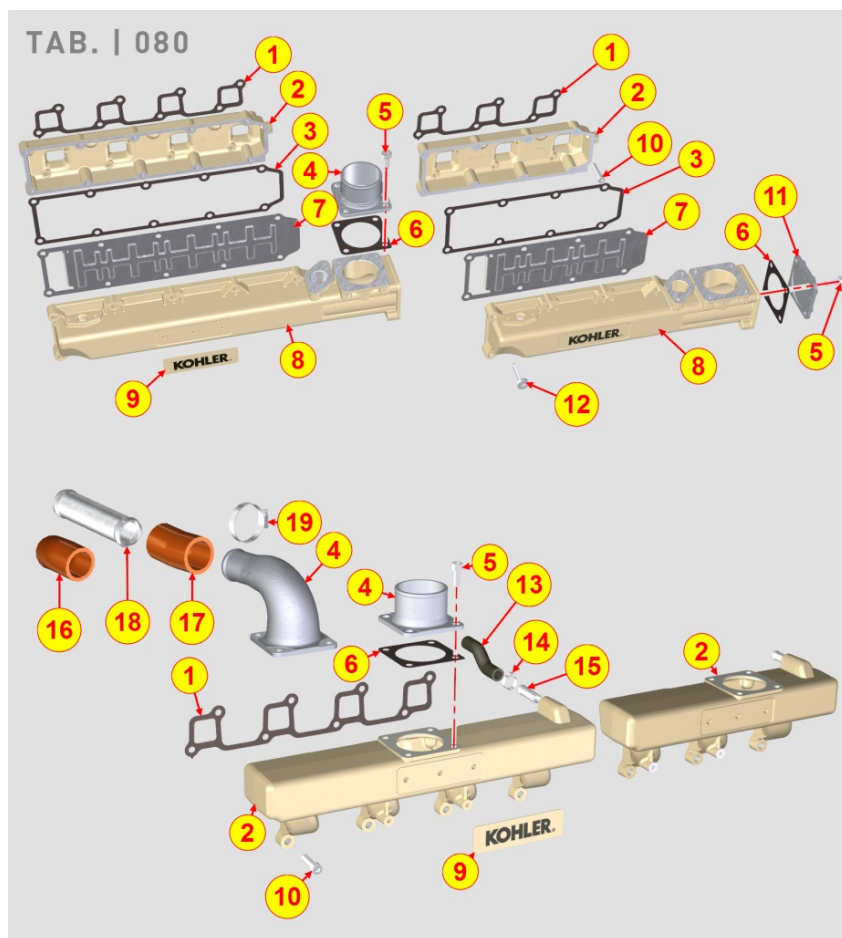

8080700140 - AIR INLET MANIFOLD / AIR FILTER

Pos	Kit	Included In	Code	Description	Qty	Old Code	Tech. Info
1			ED0048200860-S	INTAKE MANIFOLD GASKET	1		
2	(A)		ED0024866050-S	COMPL.INTAKE MANIFOLD KDI1903M	1		
4			ED0038661490-S	INTAKE MANIFOLD FLANGE	1		
5			ED0097320740-S	CAPSCREW	4		
6			ED0048200920-S	INTAKE FLANGE GASKET	1		
10			ED0097320640-S	SCREW	6		
13			ED0095801200-S	OIL BREATHER	1		
14			ED0036301740-S	FASCETTA/CLAMP	2	10	
15	(A)		ED0095800640-S	TUBE	1