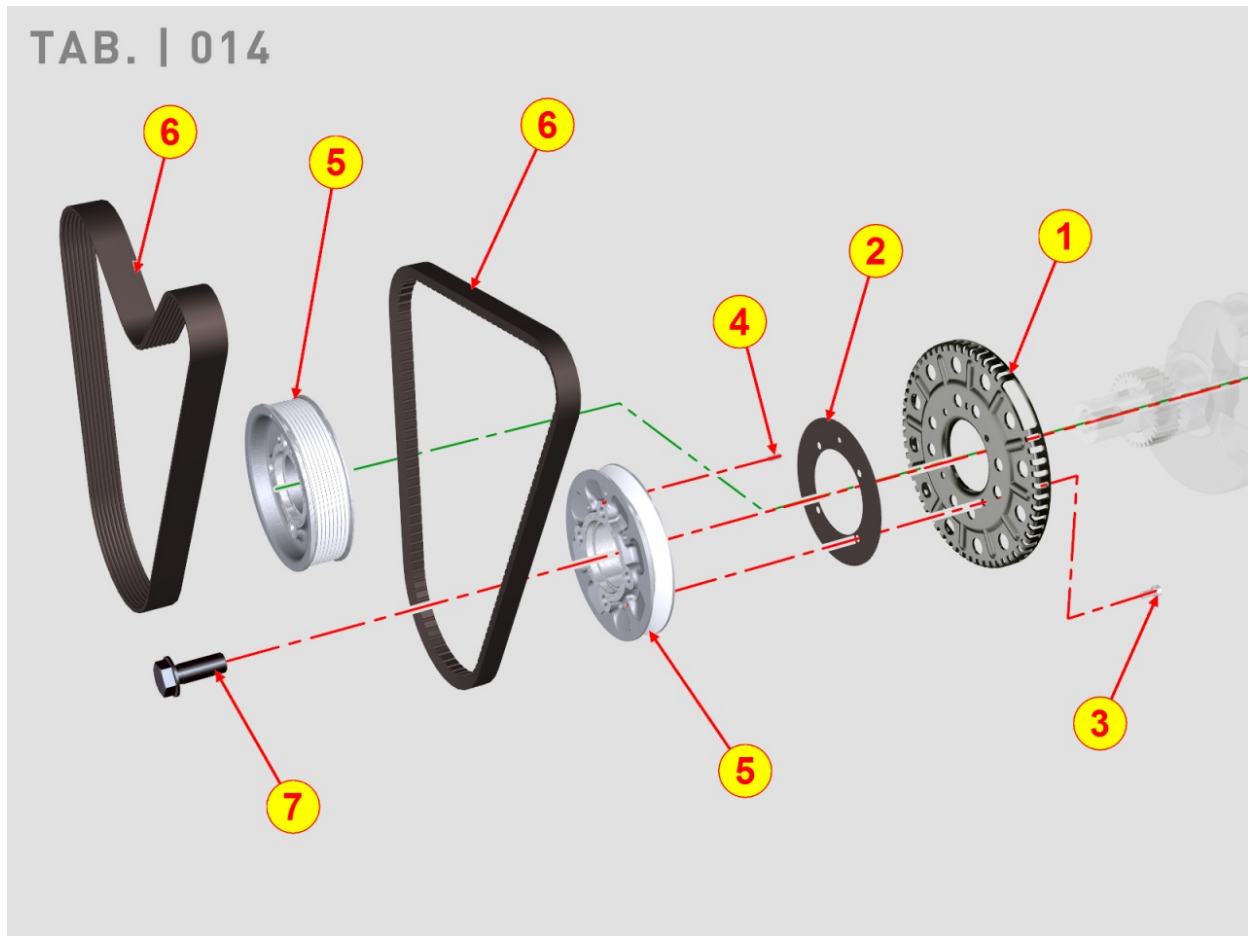

8012700090 - FLYWHEEL

TAB. | 012

Pos	Kit	Included In	Code	Description	Qty	Old Code	Tech. Info
2			ED0018620890-S	BOLT	6		
3		(A)	ED0028162450-S	RING GEAR	1		

8014700070 - PULLEYS / BELT

TAB. | 014

Pos	Kit	Included In	Code	Description	Qty	Old Code	Tech. Info
1			ED0078151320-S	SPEED WHEEL	1		
2			ED0034301760-S	DEADENING DISK	1		
3			ED0097301070-S	SCREW	4		
4			ED0084000480-S	PARAL.PIN	1		
5			ED0069754450-S	ENGINE PULLEY RATIO 1:1.3	1		
6			ED0024001450-S	V-BELT OPTIBELT KDI TCR	1		
7			ED0098653190-S	SCREW	1		