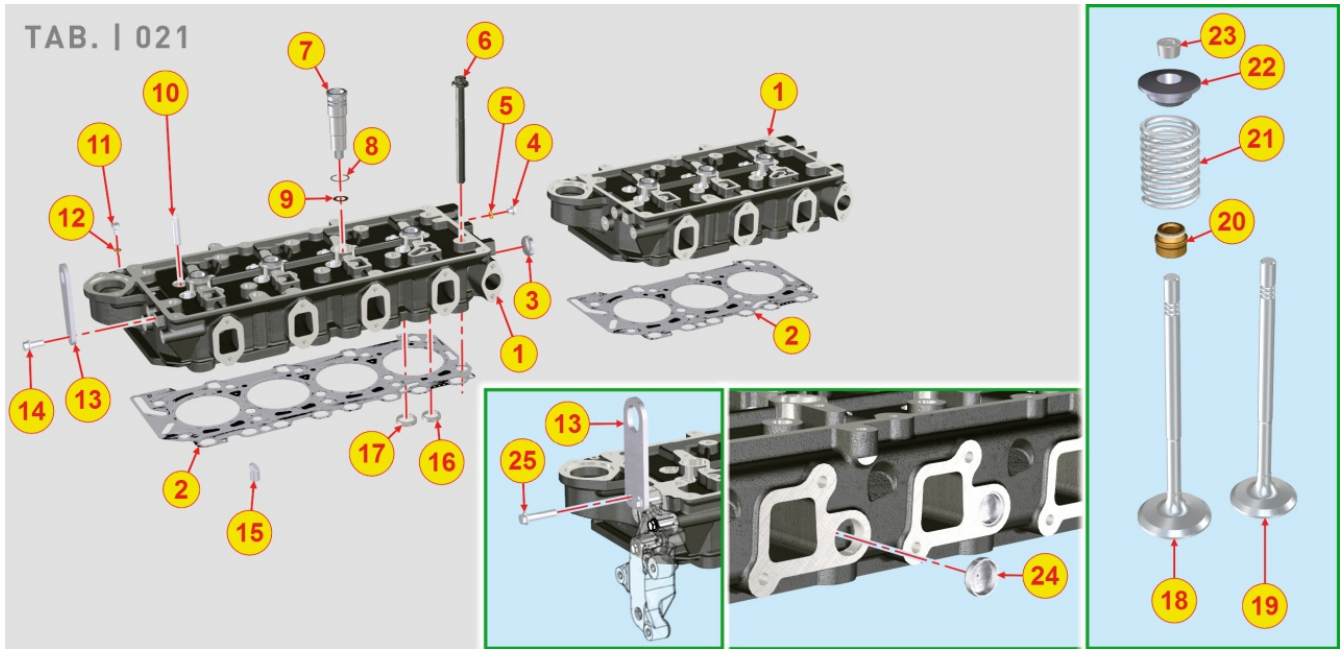

8021700330 - CYLINDER HEAD

Pos	Kit	Included In	Code	Description	Qty	Old Code	Tech. Info
1	(A)		ED0092019660-S	CYLINDER HEAD ASSY KDI2504	1		
2			ED0047309970-S	CYLINDER HEAD GASKET	1		
2			ED0047309980-S	CYLINDER HEAD GASKET	1		
2			ED0047309990-S	CYLINDER HEAD GASKET	1		
3		(A)	ED0089900220-S	CAP	1		
6			ED0098202380-S	CYLINDER HEAD FIXING SCREW	10		
7		(A)	ED0021101400-S	INJECTOR SLEEVE	4		
8		(A)	ED0012004090-S	O-RING TYPE ORM 0230-15	8		
9		(A)	ED0046701470-S	INJECTOR SLEEVE GASKET	4		
10		(A)	ED0048452830-S	VALVE GUIDE	16		
11			ED0090800370-S	USE ED0019011710-S SCREW	1		
12			ED0046700010-S	GASKET	1		
13			ED0085464680-S	BRACKET	2		
14			ED0017701110-S	BOLT	4		
15			ED0019705140-S	THIMBLE	3		
16		(A)	ED0080003480-S	EXHAUST VALVE SEAT	8		
17		(A)	ED0080003470-S	INTAKE VALVE SEAT	8		
18		(A)		803670...0			
19		(A)		803670...0			
20		(A)		803670...0			
21		(A)		803670...0			
22		(A)		803670...0			
23		(A)		803670...0			
24		(A)	ED0090801080-S	PLUG	3