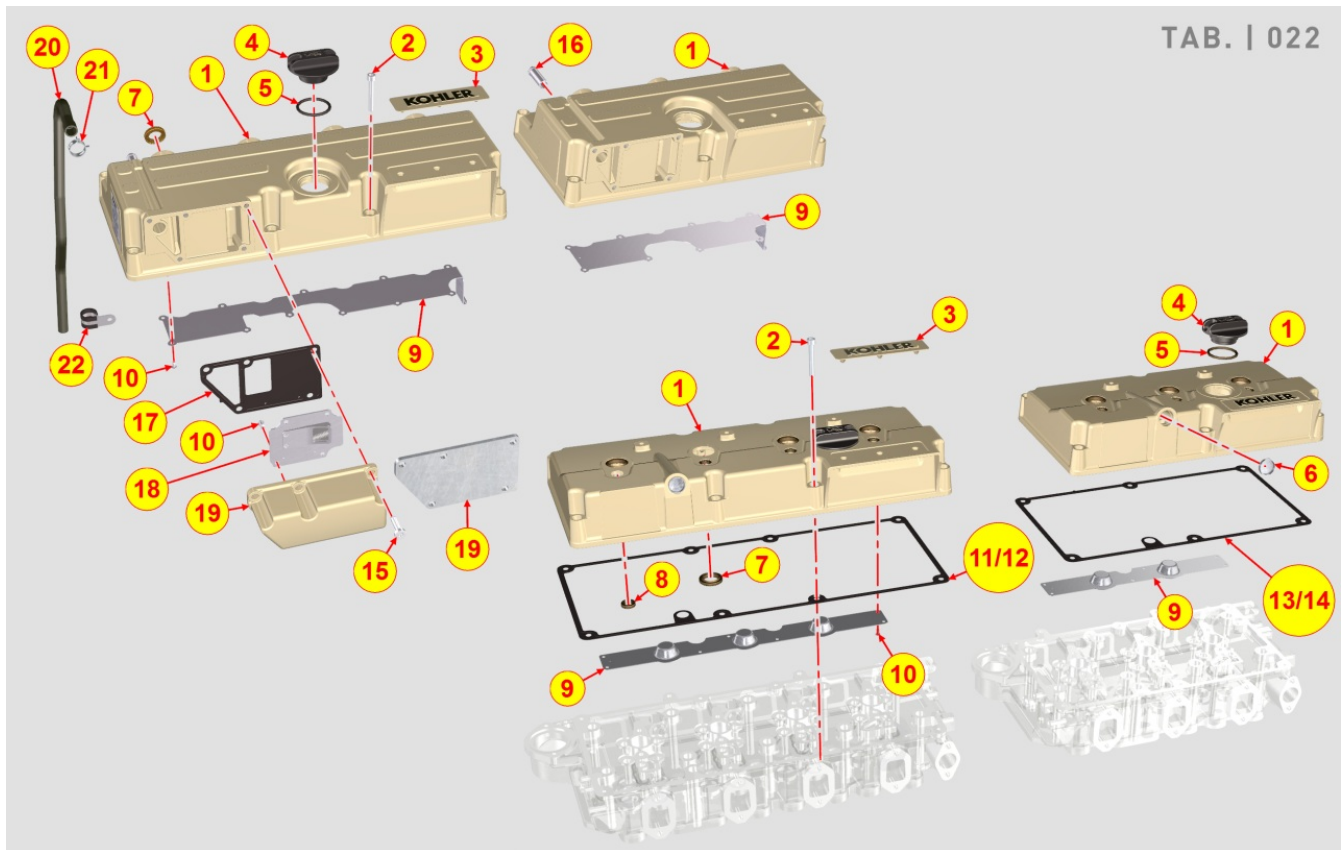

8022700160 - HEAD COVER

Pos	Kit	Included In	Code	Description	Qty	Old Code	Tech. Info
1	(A)		ED0021258210-S	COMPLETE ROCKER ARM COVER	1		
2			ED0097320160-S	CAPSCREW	8		
4		(A)	ED0090321350-S	CAP	1		
5		(A)	ED0012000150-S	O RING	1		
7		(A) (B)	ED0012135720-S	SEAL RING 16X26X5	4		
9		(A)	ED0050664730-S	SHEET METAL SEPARATOR	1		
10		(A)	ED0074810640-S	RIVET D.4,37X6,4	4		
11		(B)	ED0082051350-S	COV.HEAD GASK.-OR SET 2504 TCR	1		
11		(B)	ED0082051370-S	COV.HEAD GASK.-OR SET 2504 M	1		
12			ED0082051320-S	HEAD/FUEL SYSTEM GASKET SET KDI 2504	1		
13		(B)	ED0082051340-S	COV.HEAD GASK.-OR SET 1903 TCR	1		
13		(B)	ED0082051360-S	COV.HEAD GASK.-OR SET 1903 M	1		
14			ED0082051310-S	HEAD/FUEL SYSTEM GASKET SET KDI 1903	1		
15		(A)	ED0097610460-S	SELF TAPPING SCREW M6X20	5		
16		(A)	ED0095800640-S	TUBE	1		
17		(A)	ED0045802540-S	GASKET	1		
18		(A)	ED0050664760-S	COMPLETE BREATHER SHEET METAL	1		
19		(A)	ED0026101440-S	COMPLETE BREATHER COVER KDI/M	1