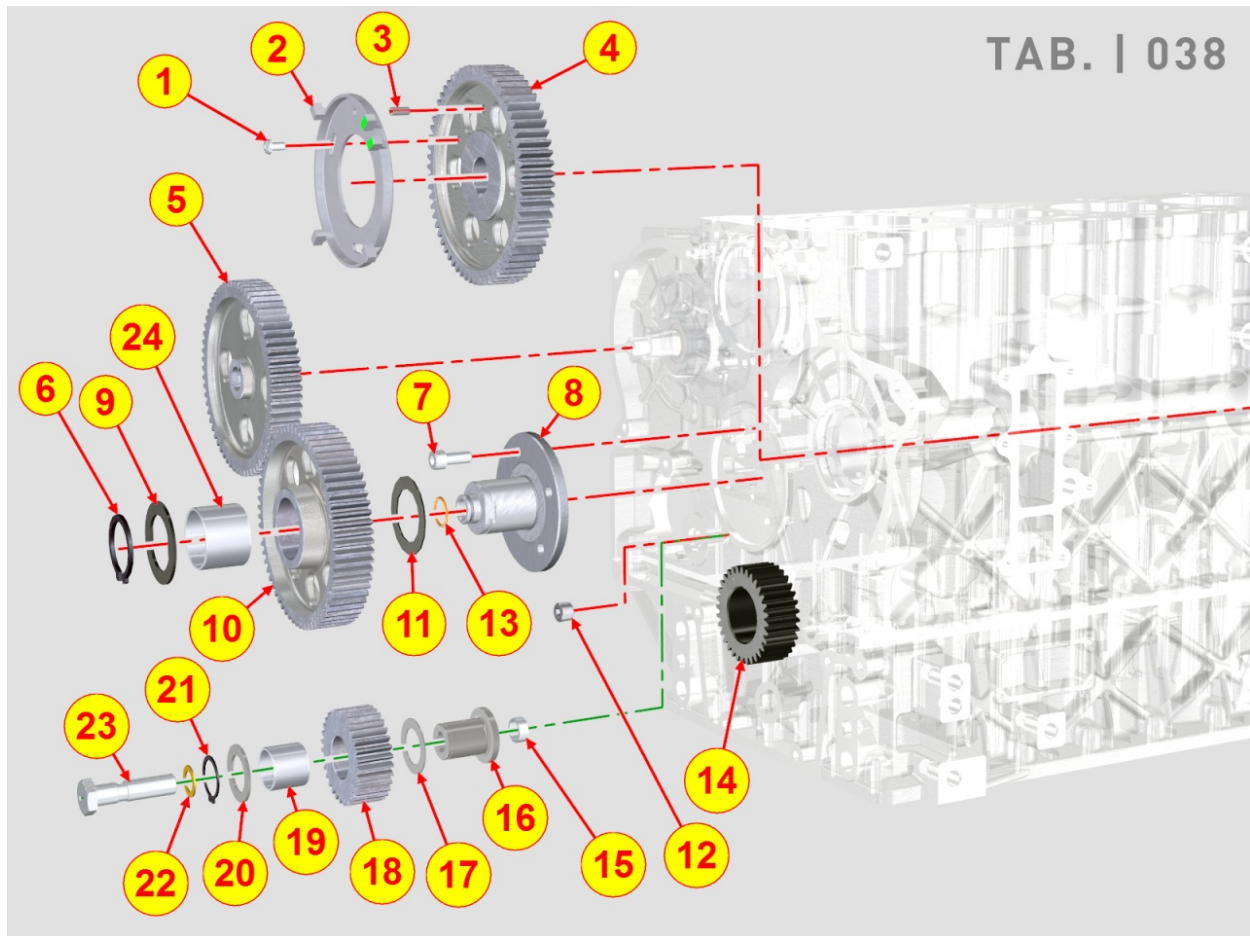

8038700120 - TIMING GEAR

Pos	Kit	Included In	Code	Description	Qty	Old Code	Tech. Info
4			ED0049363410-S	GEAR	1		
5			ED0049363430-S	GEAR	1		
6			ED0012410700-S	SNAP RING D.36	1		
7			ED0097320740-S	CAPSCREW	4		
8			ED0061301140-S	MACHINED INTERMEDIATE GEAR PIN	1		
9			ED0012571810-S	INTERMED.GEAR SHOULDER RING	1		
10			ED0049363450-S	GEAR	1		
11			ED0012571570-S	THRUST BEARING	1		
12			ED0089650970-S	CAP M14x1,5	1		
13			ED0012002190-S	O RING	1		
14			ED0049363400-S	GEAR	1		
24		(B)	ED0015801540-S	BUSHING	1