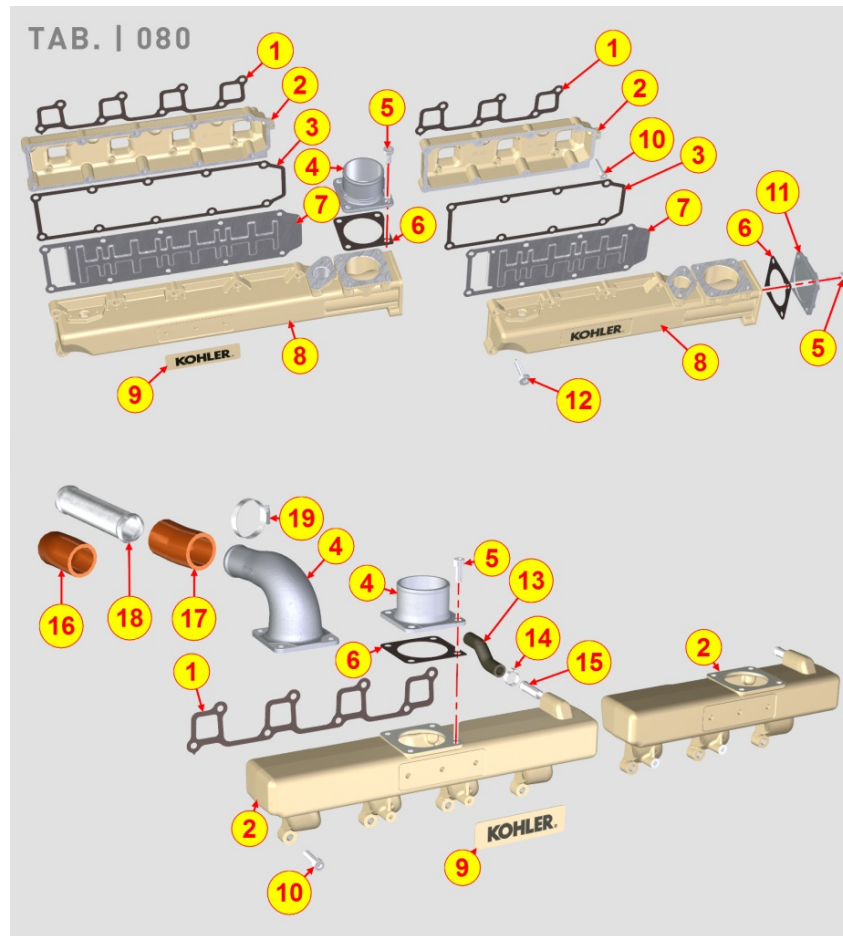

8080700260 - AIR INLET MANIFOLD / AIR FILTER

Pos	Kit	Included In	Code	Description	Qty	Old Code	Tech. Info
0			ED0097651110-S	A.GRUBSCREW	1		
1			ED0048200870-S	INTAKE MANIFOLD GASKET	1		
2			ED0024866220-S	INTAKE MANIFOLD	1		
4			ED0038661550-S	MACHINED INTAKE MANIFOLD FLANG	1		
6			ED0048200920-S	INTAKE FLANGE GASKET	1		
10			ED0097320640-S	SCREW	8		
15			ED0090802850-S	PLUG AVSEAL D12 02964-01215	1		
16			ED0054013080-S	SLEEVE,CONNECT. INL. MANIF.-TC	1		
17			ED0054013090-S	SLEEVE,CONNECT. INL. MANIF.-TC	1		
18			ED0095900280-S	CONNECT. PIPE,INL. MANIF-TC	1		
19			ED0036300380-S	HOSE CLAMP	4