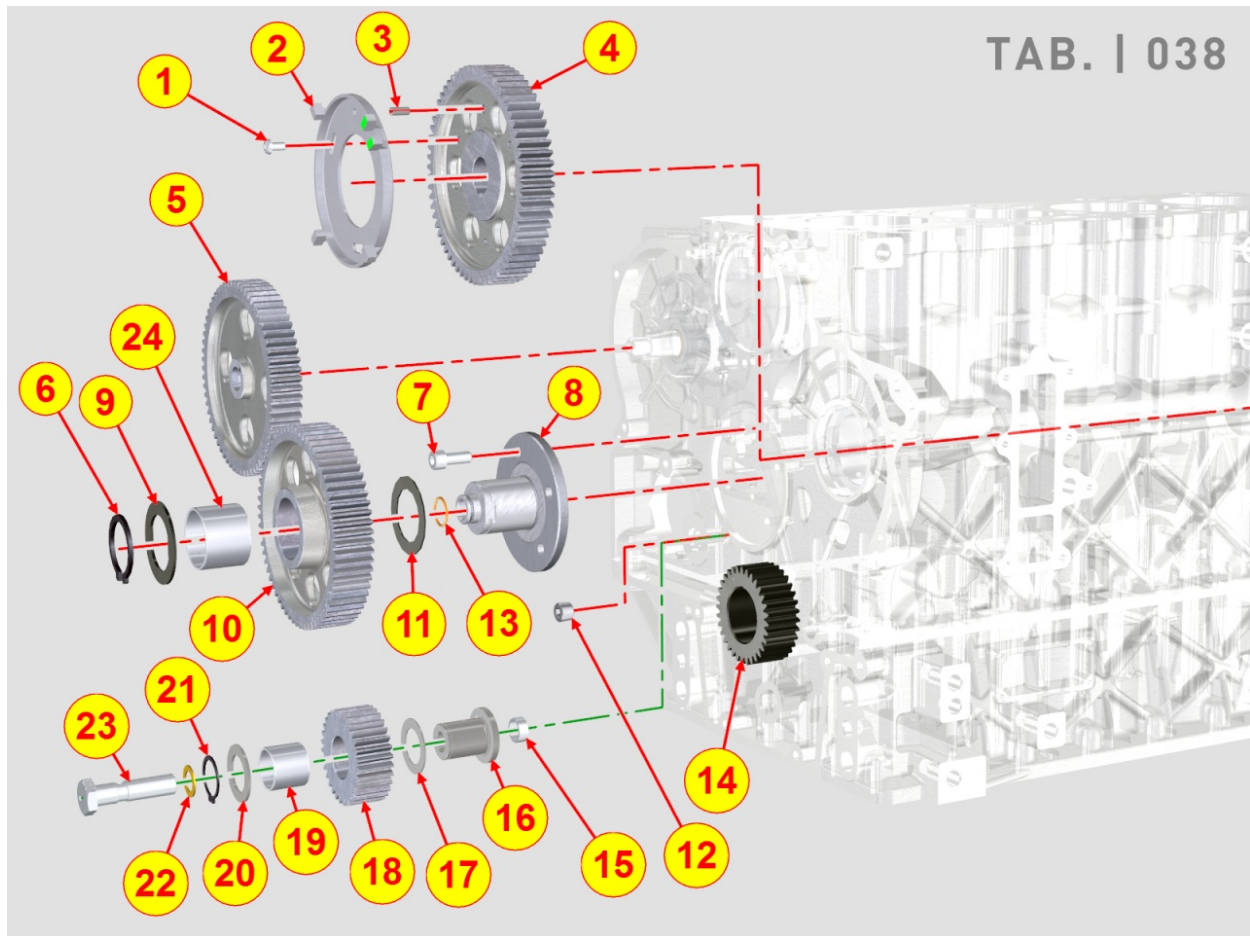

8038700100 - TIMING GEAR

Pos	Kit	Included In	Code	Description	Qty	Old Code	Tech. Info
1		(A)	ED0017702270-S	CAPSCREW M5X10	3		
2		(A)	ED0078151330-S	CAMSH.TIMING WHELL KDI 2504TCR	1		
3		(A)	ED0084000100-S	PIN	1		
4			ED0049363410-S	GEAR	1		
5			ED0049363430-S	GEAR	1		
6			ED0012410700-S	SNAP RING D.36	1		
7			ED0097320740-S	CAPSCREW	4		
8			ED0061301140-S	MACHINED INTERMEDIATE GEAR PIN	1		
9			ED0012571810-S	INTERMED.GEAR SHOULDER RING	1		
10			ED0049363450-S	GEAR	1		
11			ED0012571570-S	THRUST BEARING	1		
12			ED0089650970-S	CAP M14x1,5	1		
13			ED0012002190-S	O RING	1		
14			ED0049363400-S	GEAR	1		
24		(B)	ED0015801540-S	BUSHING	1