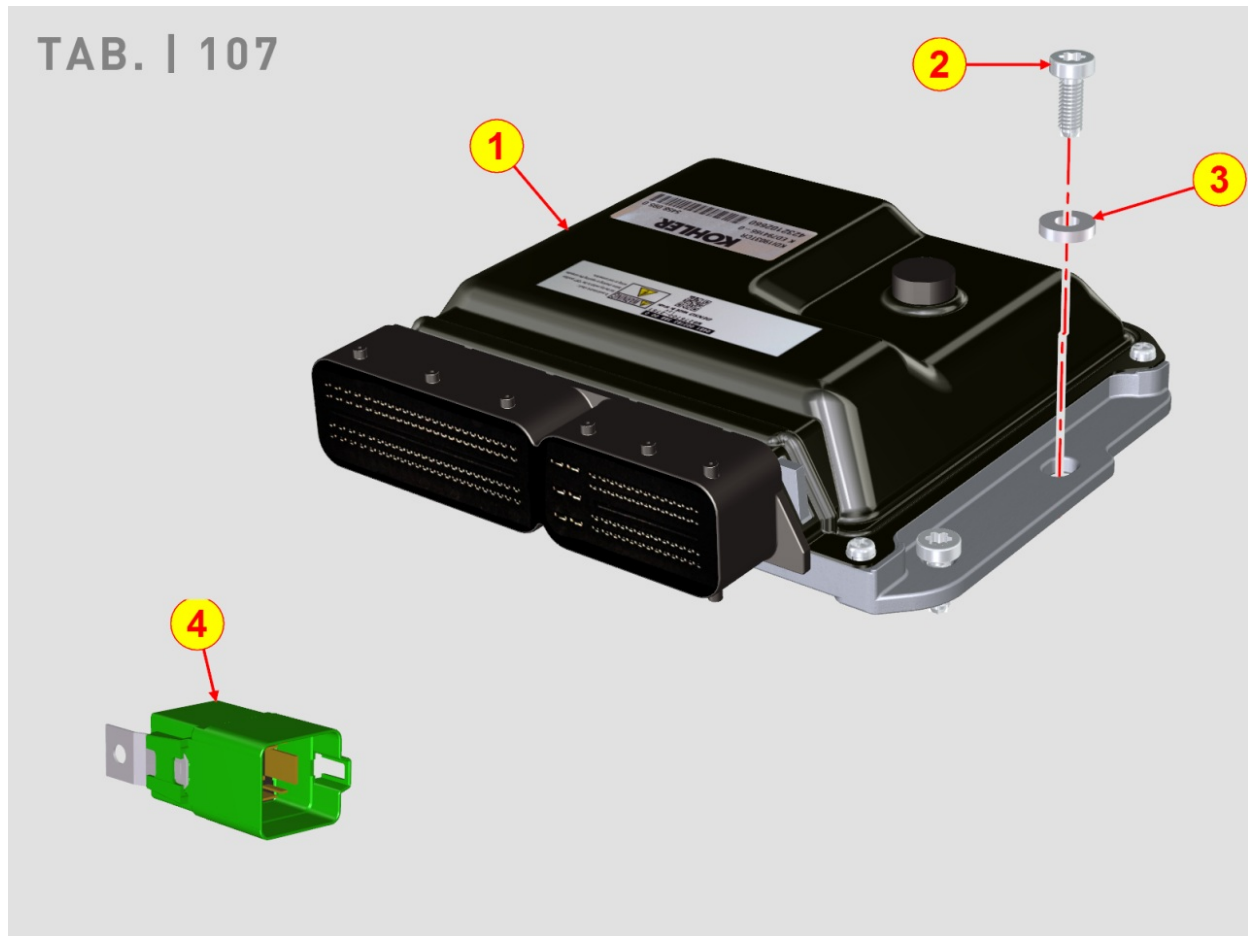

8107700700 - ECU (ELECTRONIC CONTROL UNIT)

Pos	Kit	Included In	Code	Description	Qty	Old Code	Tech. Info
1			ED0021934380-S	CONTROL UNIT	1