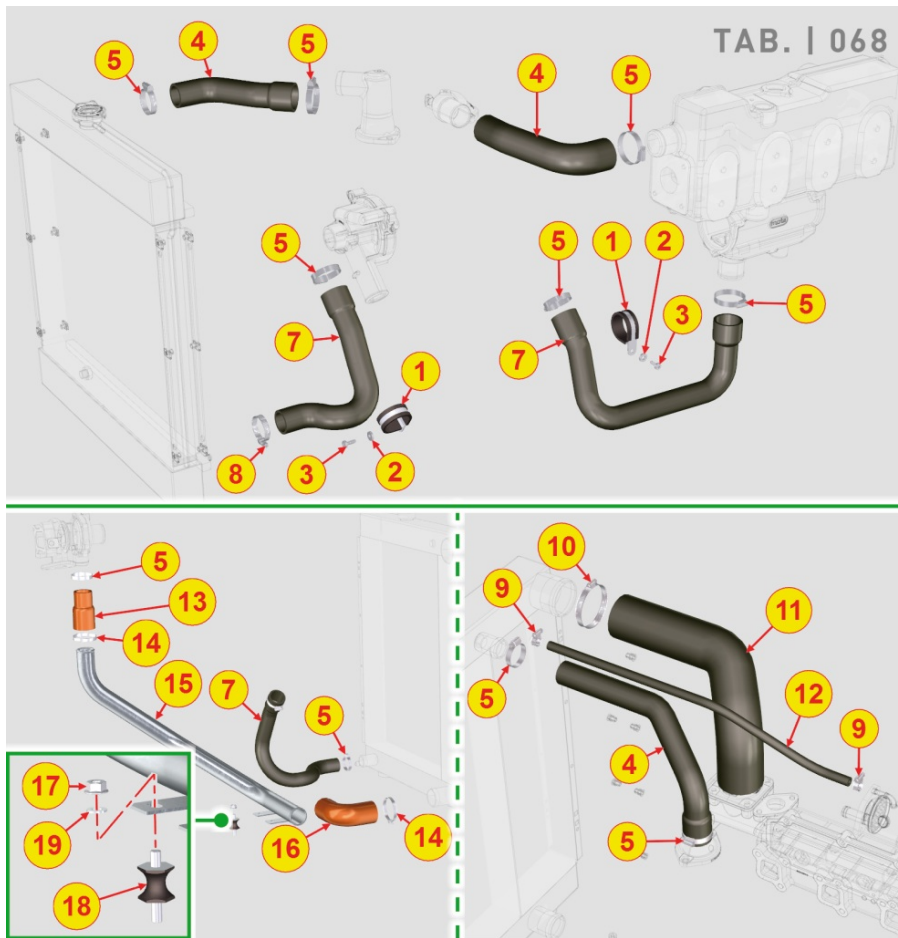

8068700010 - HOSES FOR WATER COOLER

Pos	Kit	Included In	Code	Description	Qty	Old Code	Tech. Info
1			ED0036171970-S	CLAMP	1		
2			ED0076250590-S	WASHER	1		
3			ED0097610450-S	SELF TAPPING SCREW M6X16	1